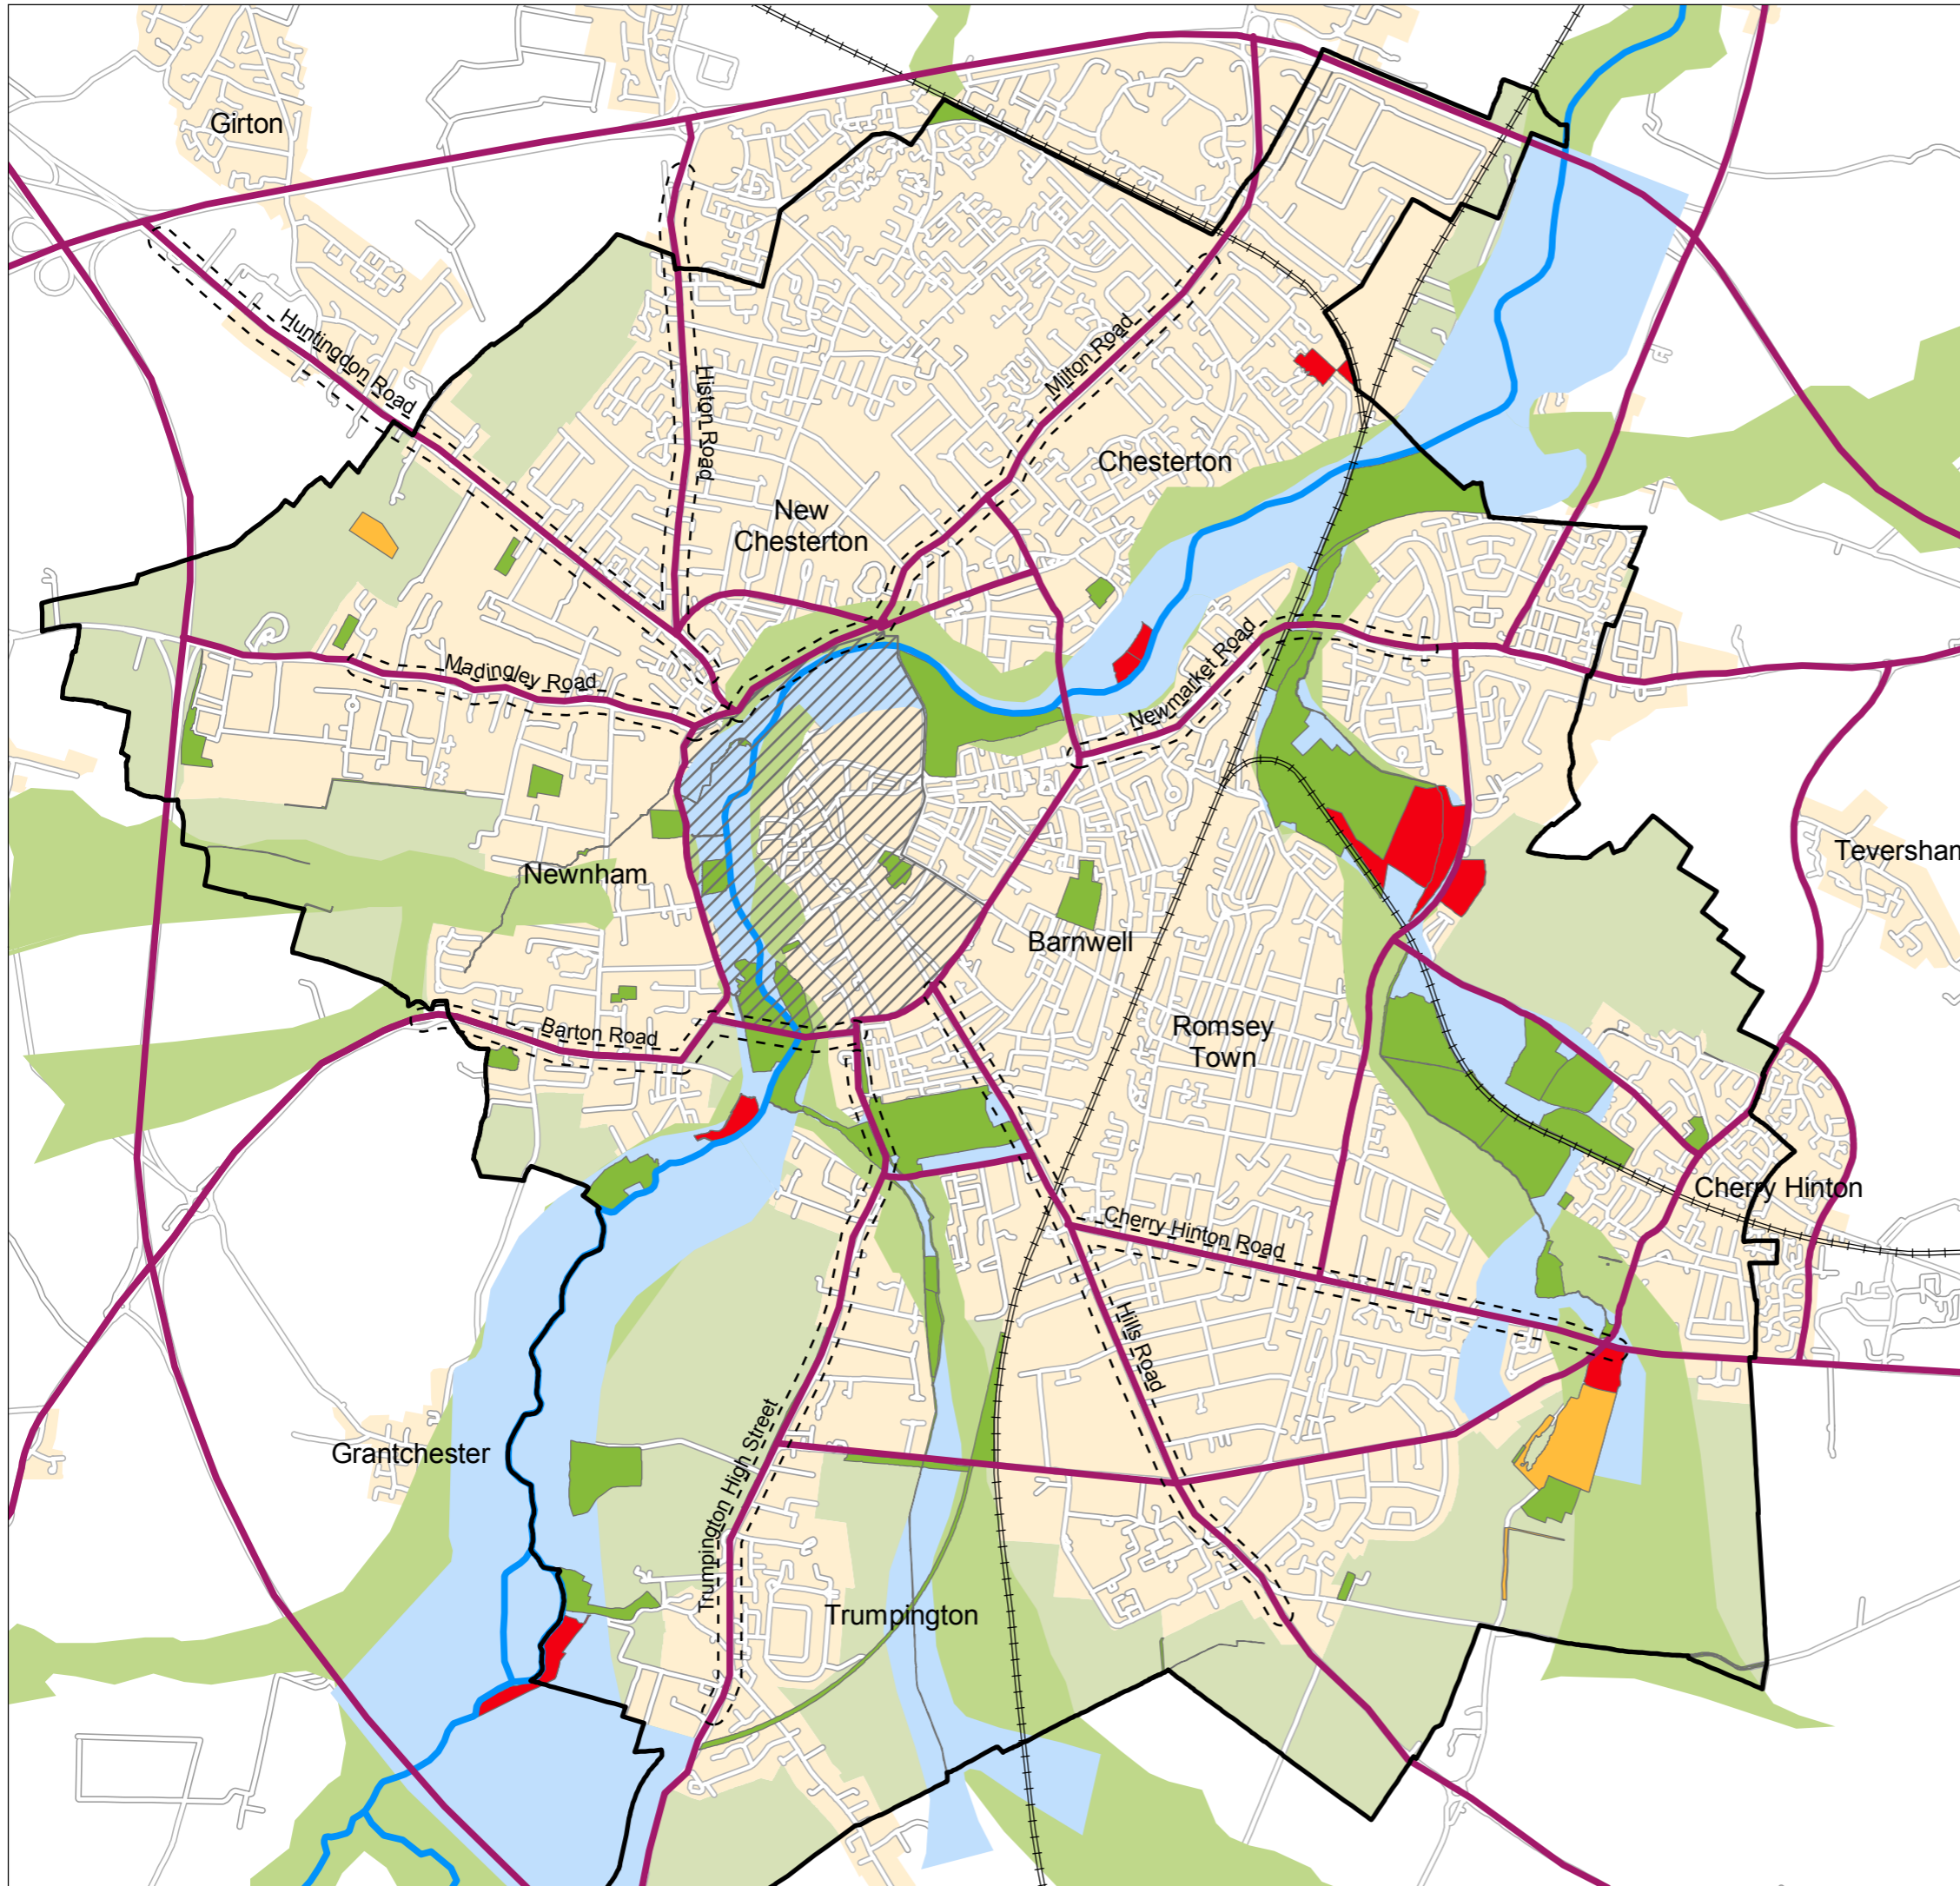

# Figure 3.5 City Approaches

Cambridge Skyline Guidance

City Boundary

Historic Core

Key Roads

Railway

River Cam

Sites of Special Scientific Interest

Local Nature Reserves

City & County Wildlife Sites

Green Belt (City)

River Corridor Approaches

Green Finger Approaches

Road Approaches

Scale 1:30,000 at A3

0 250 500 1,000 1,500 2,000 2,500 Metres

Crown Copyright and Database right. Ordnance Survey 2012. Licence No. 100019730