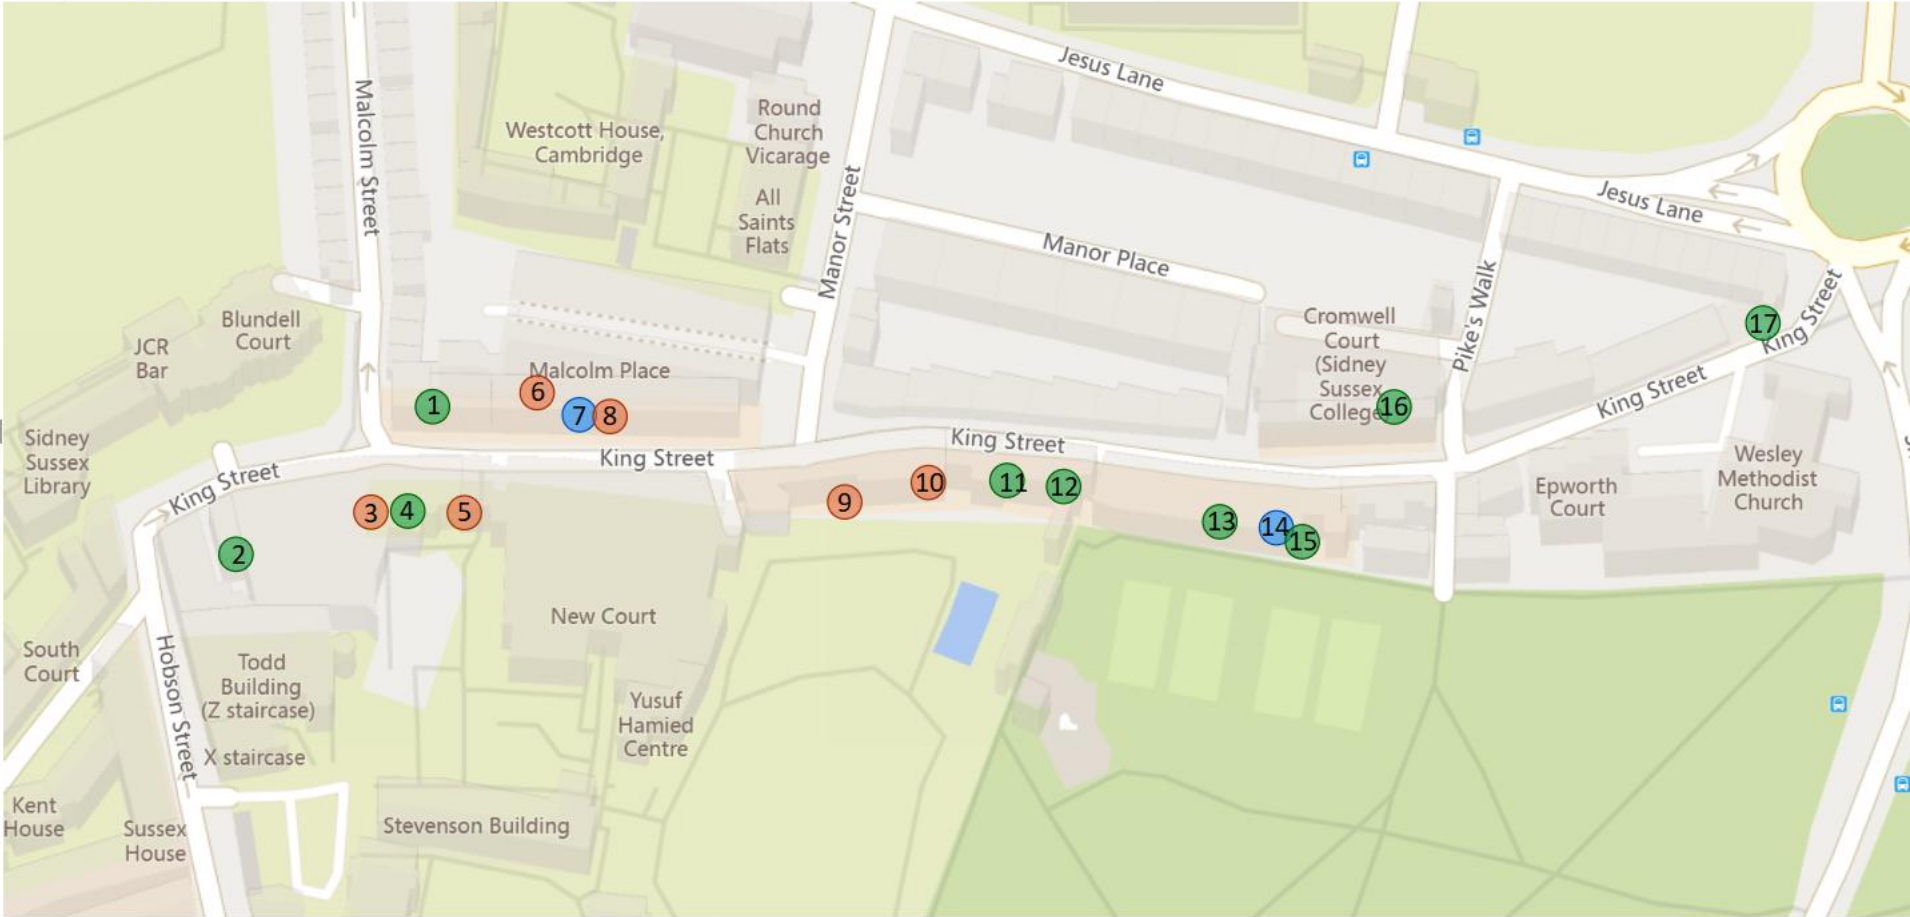

Appendix 4 - Map and table of premises licences with Supply/Sale of alcohol in surrounding area in addition to films

1. Map of Premises licences for the Supply of Alcohol on King Street

Description ● For consumption off the premises ● For consumption on and off the premises ● For consumption on the premises

Appendix 4 - Map and table of premises licences with Supply/Sale of alcohol in surrounding area in addition to films

2. Table of premises on King Street with licences for the Supply of alcohol and Films