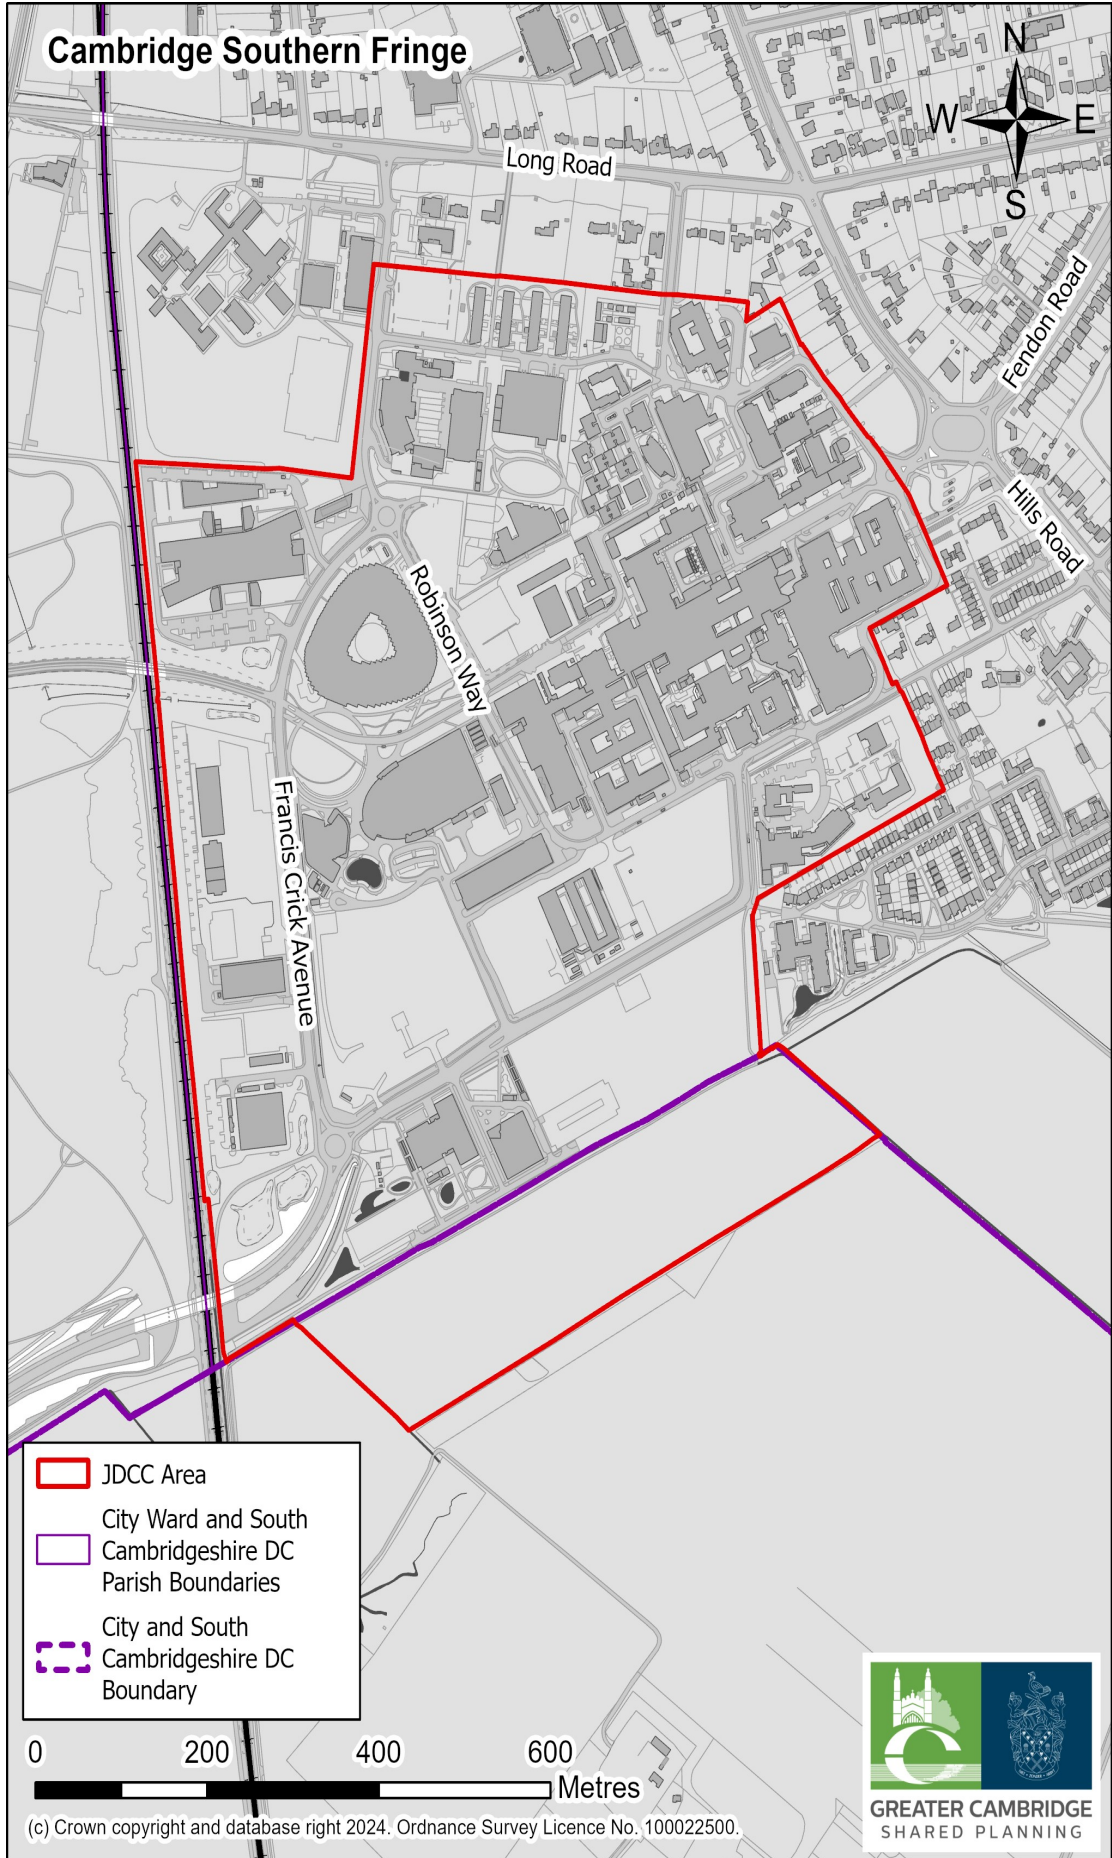

Cambridge Southern Fringe

-  JDCC Area
-  City Ward and South Cambridgeshire DC Parish Boundaries
-  City and South Cambridgeshire DC Boundary

0 200 400 600 Metres

(c) Crown copyright and database right 2024. Ordnance Survey Licence No. 100022500.