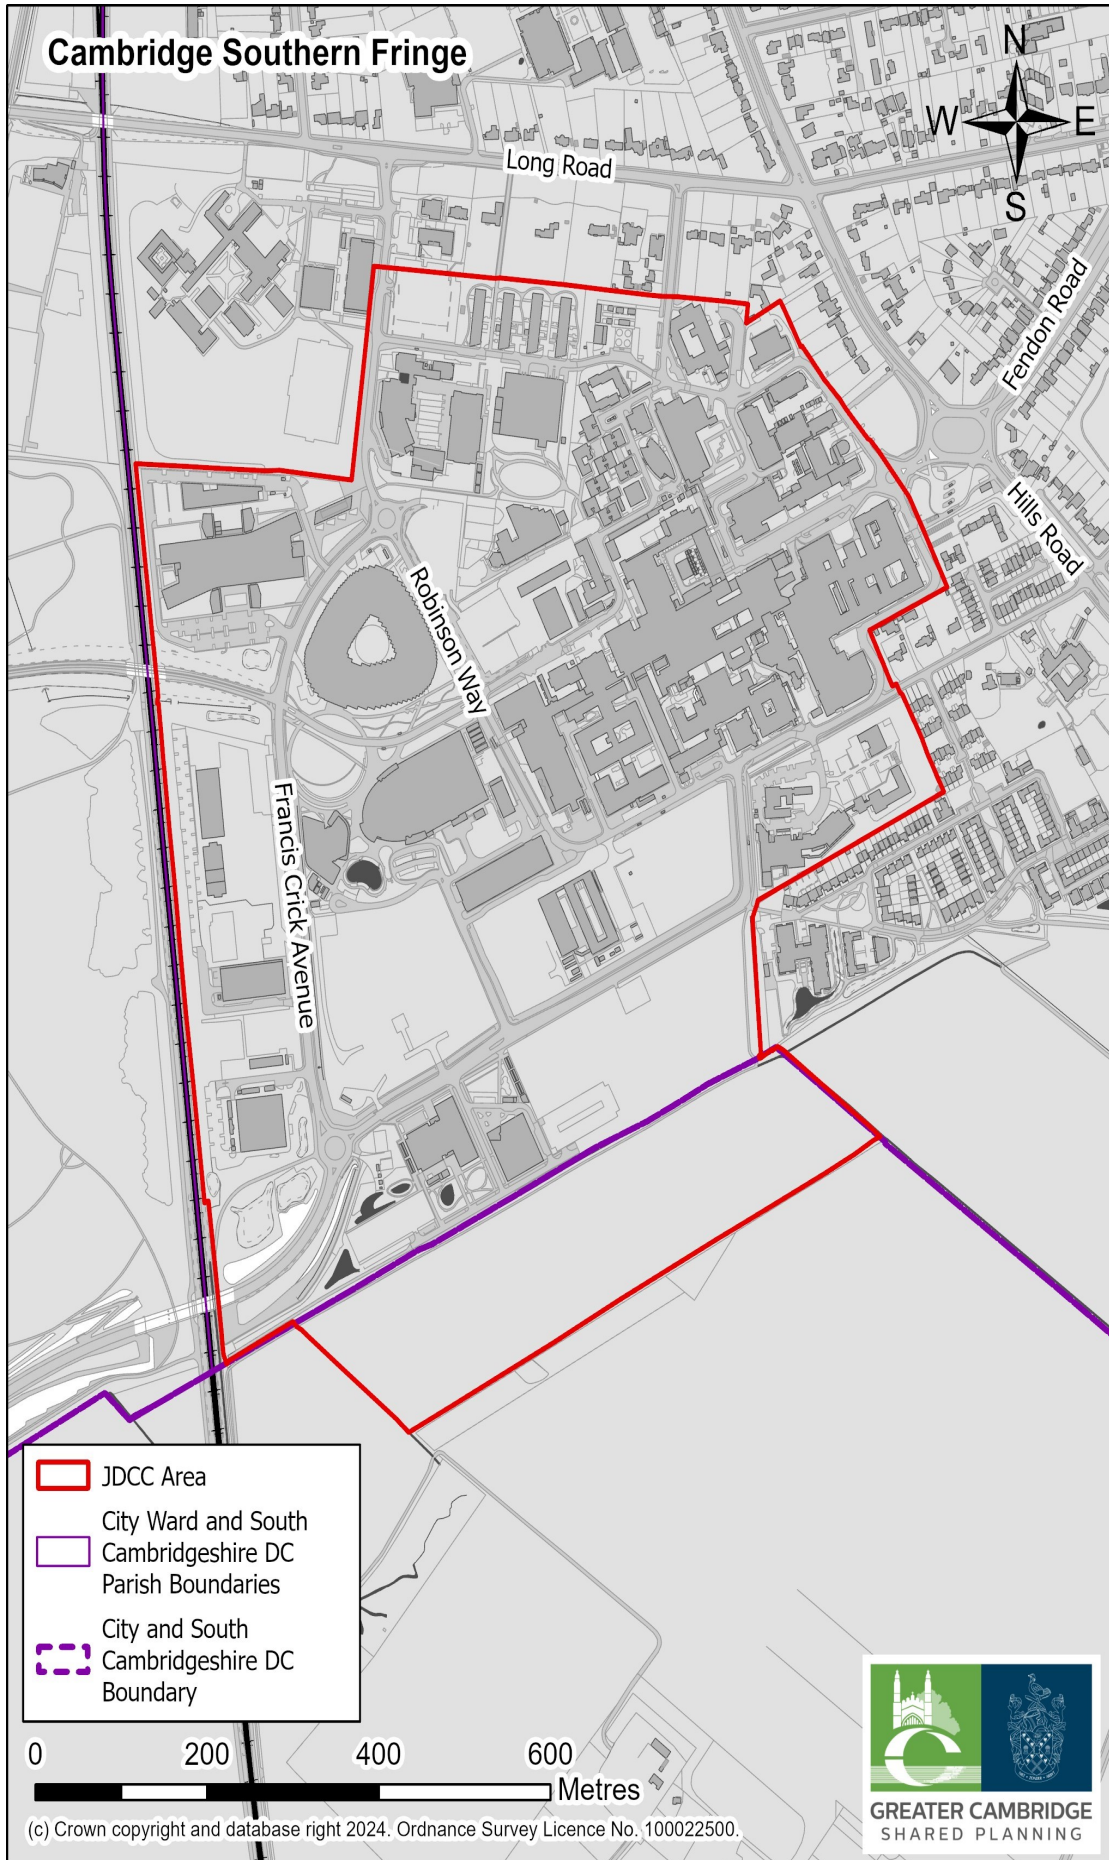

Cambridge Southern Fringe

-  JDCC Area
-  City Ward and South Cambridgeshire DC Parish Boundaries
-  City and South Cambridgeshire DC Boundary

0 200 400 600 Metres

(c) Crown copyright and database right 2024. Ordnance Survey Licence No. 100022500.