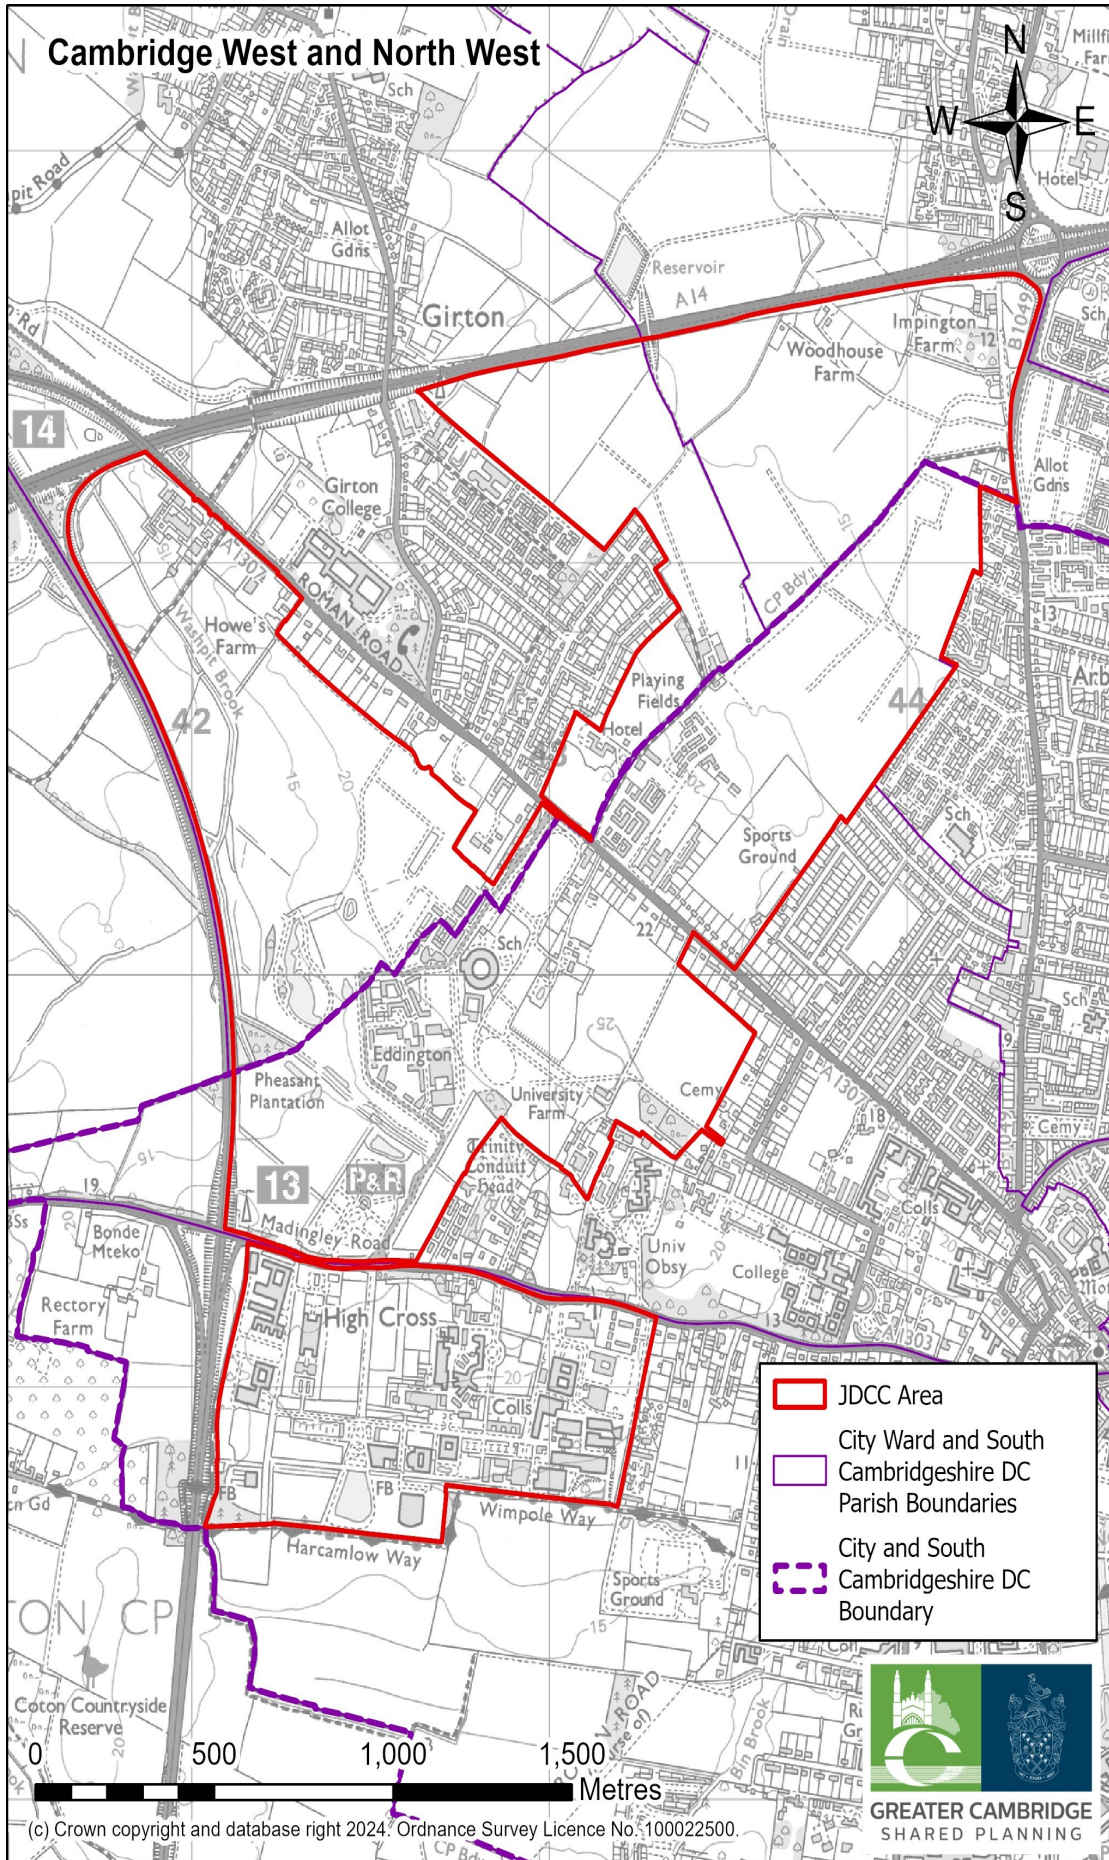

# Cambridge West and North West

(c) Crown copyright and database right 2024. Ordnance Survey Licence No. 100022500.