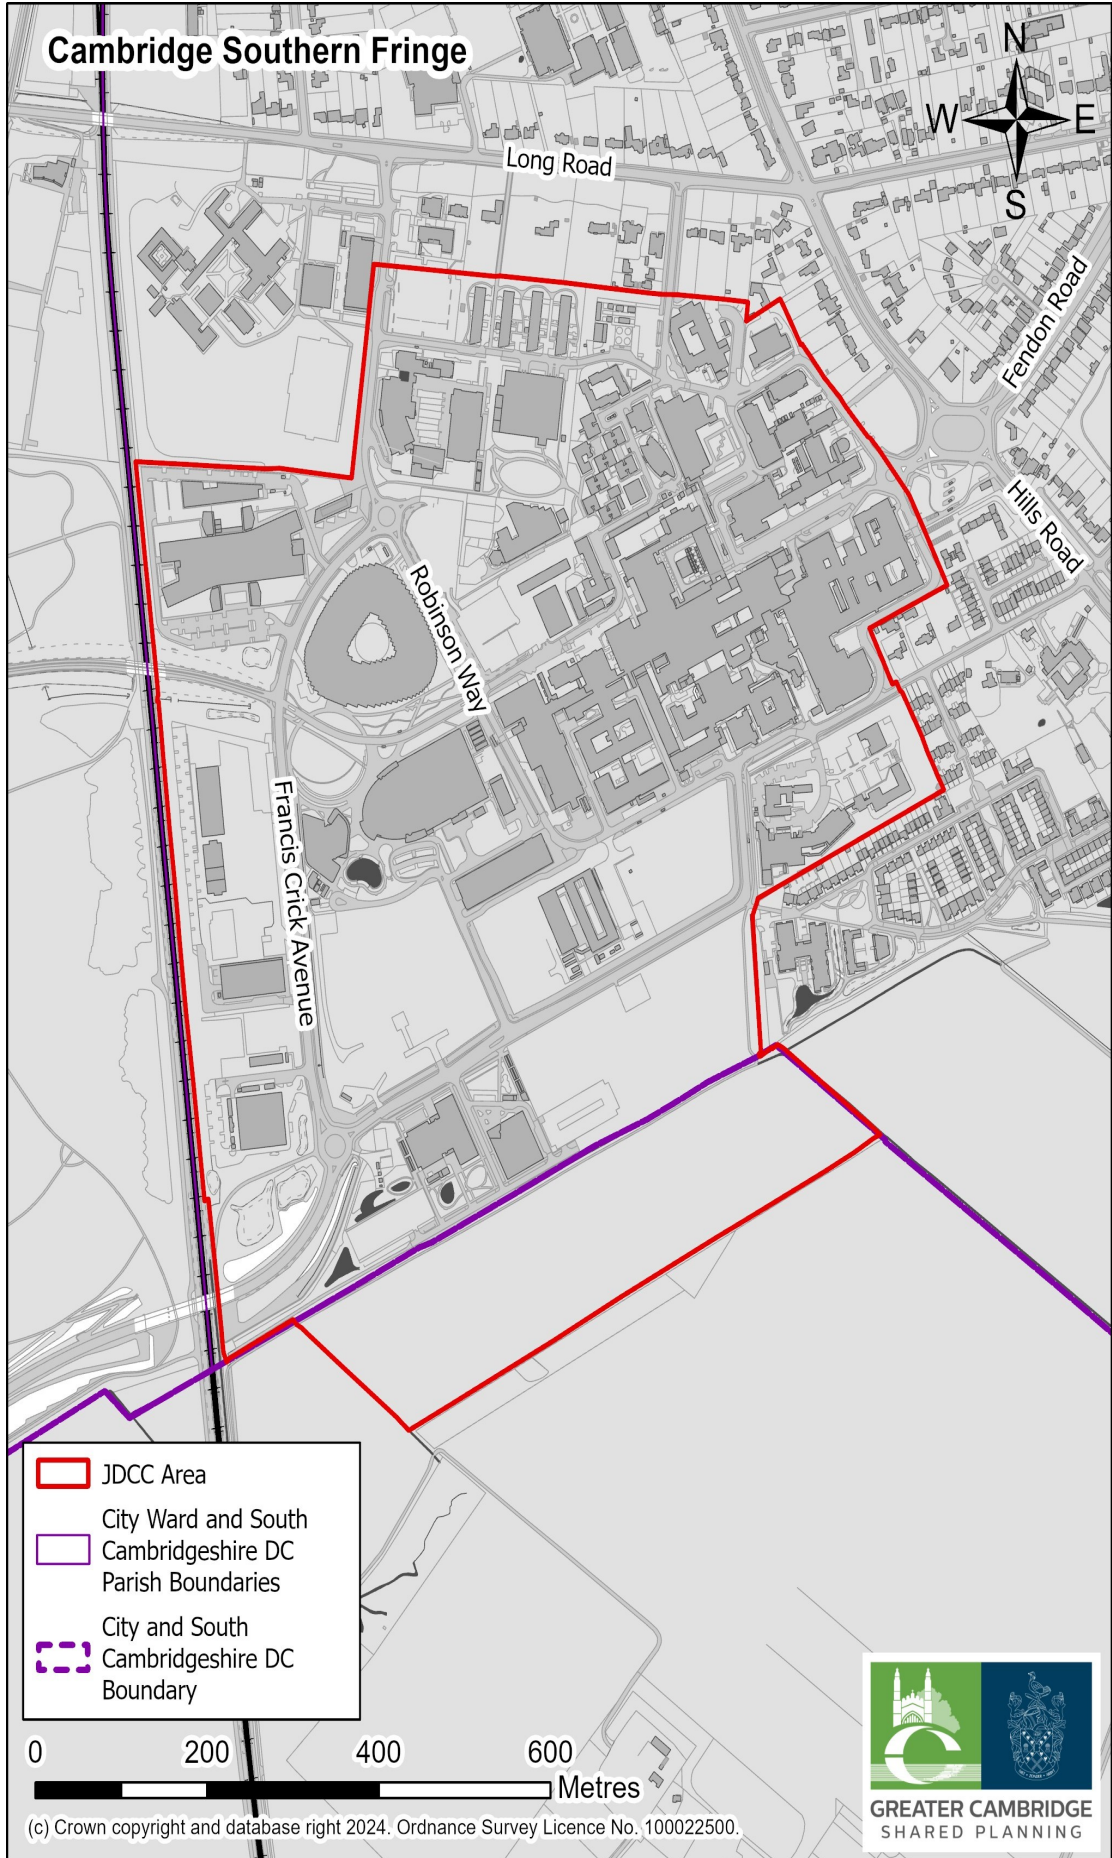

# Cambridge Southern Fringe

-  JDCC Area
-  City Ward and South Cambridgeshire DC Parish Boundaries
-  City and South Cambridgeshire DC Boundary

0 200 400 600 Metres

(c) Crown copyright and database right 2024. Ordnance Survey Licence No. 100022500.