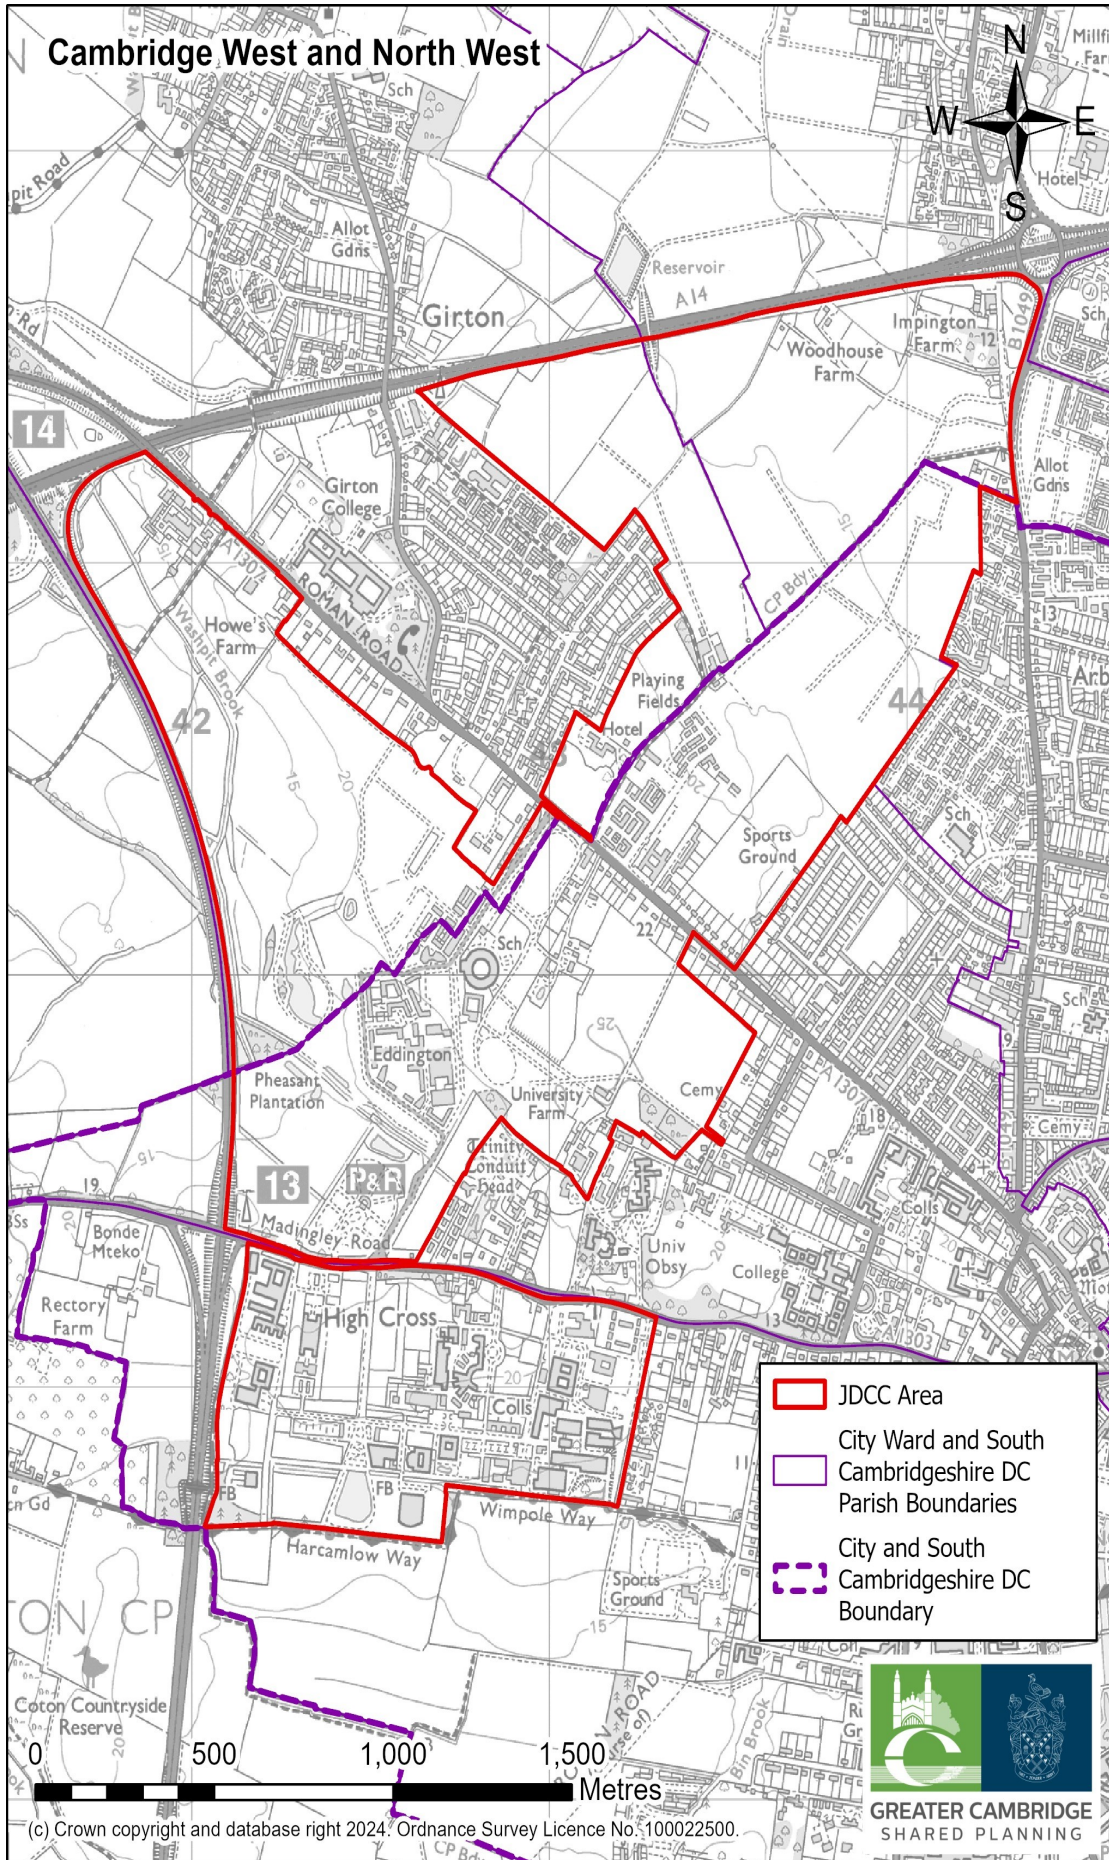

Cambridge West and North West

- JDCC Area
- City Ward and South Cambridgeshire DC Parish Boundaries
- City and South Cambridgeshire DC Boundary