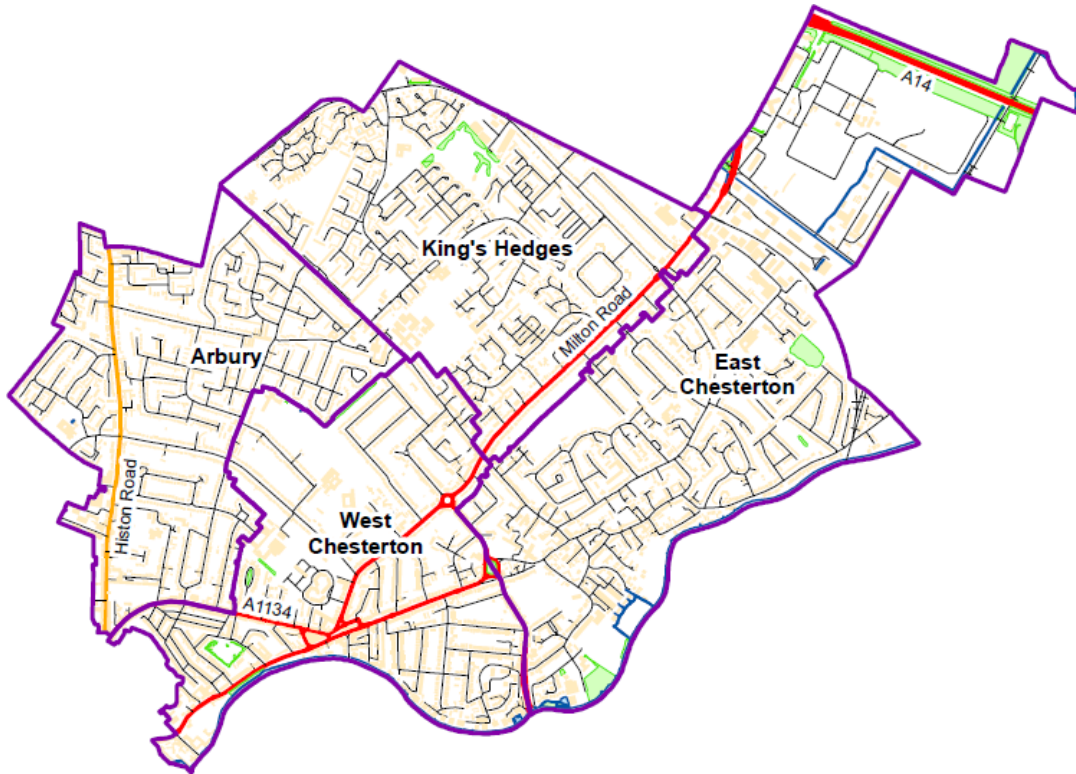

# Neighbourhood Profile

## Cambridge City North – June 2021

**Wards: *Arbury, East Chesterton, King's Hedges and West Chesterton***

© Crown copyright and database right 2021. Ordnance Survey Licence No. 100019730.