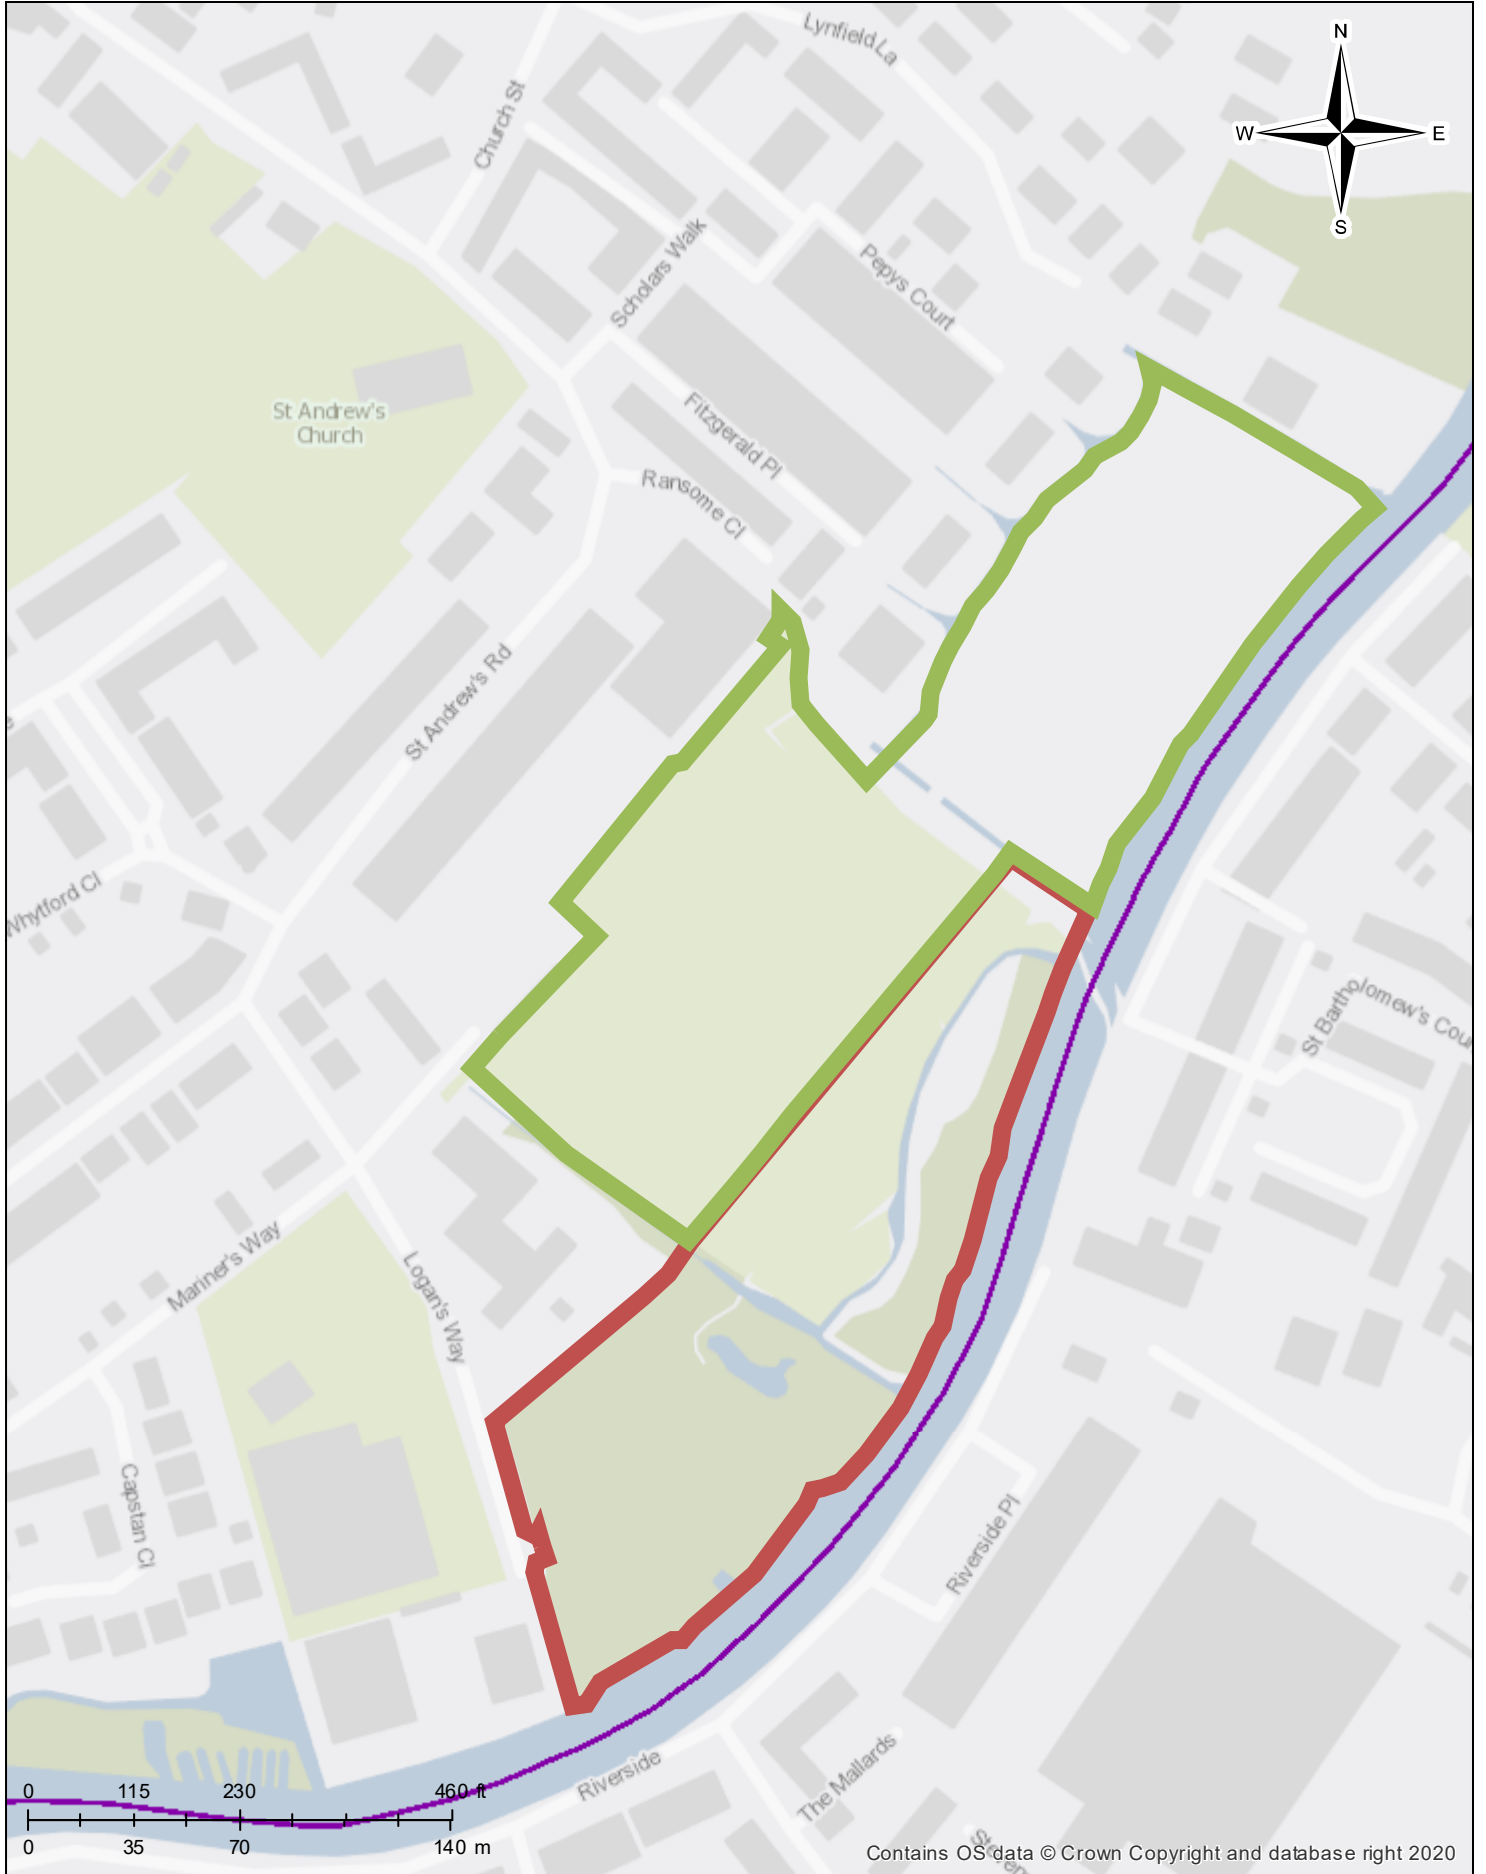

Logan's Meadow LNR proposed extension

Contains OS data © Crown Copyright and database right 2020

- City Boundary
- Ward Boundary

Date: 10 June 2021

Produced by: **3C** Shared Services
from Mapping Portal

Scale: 1:2,500 @ A4