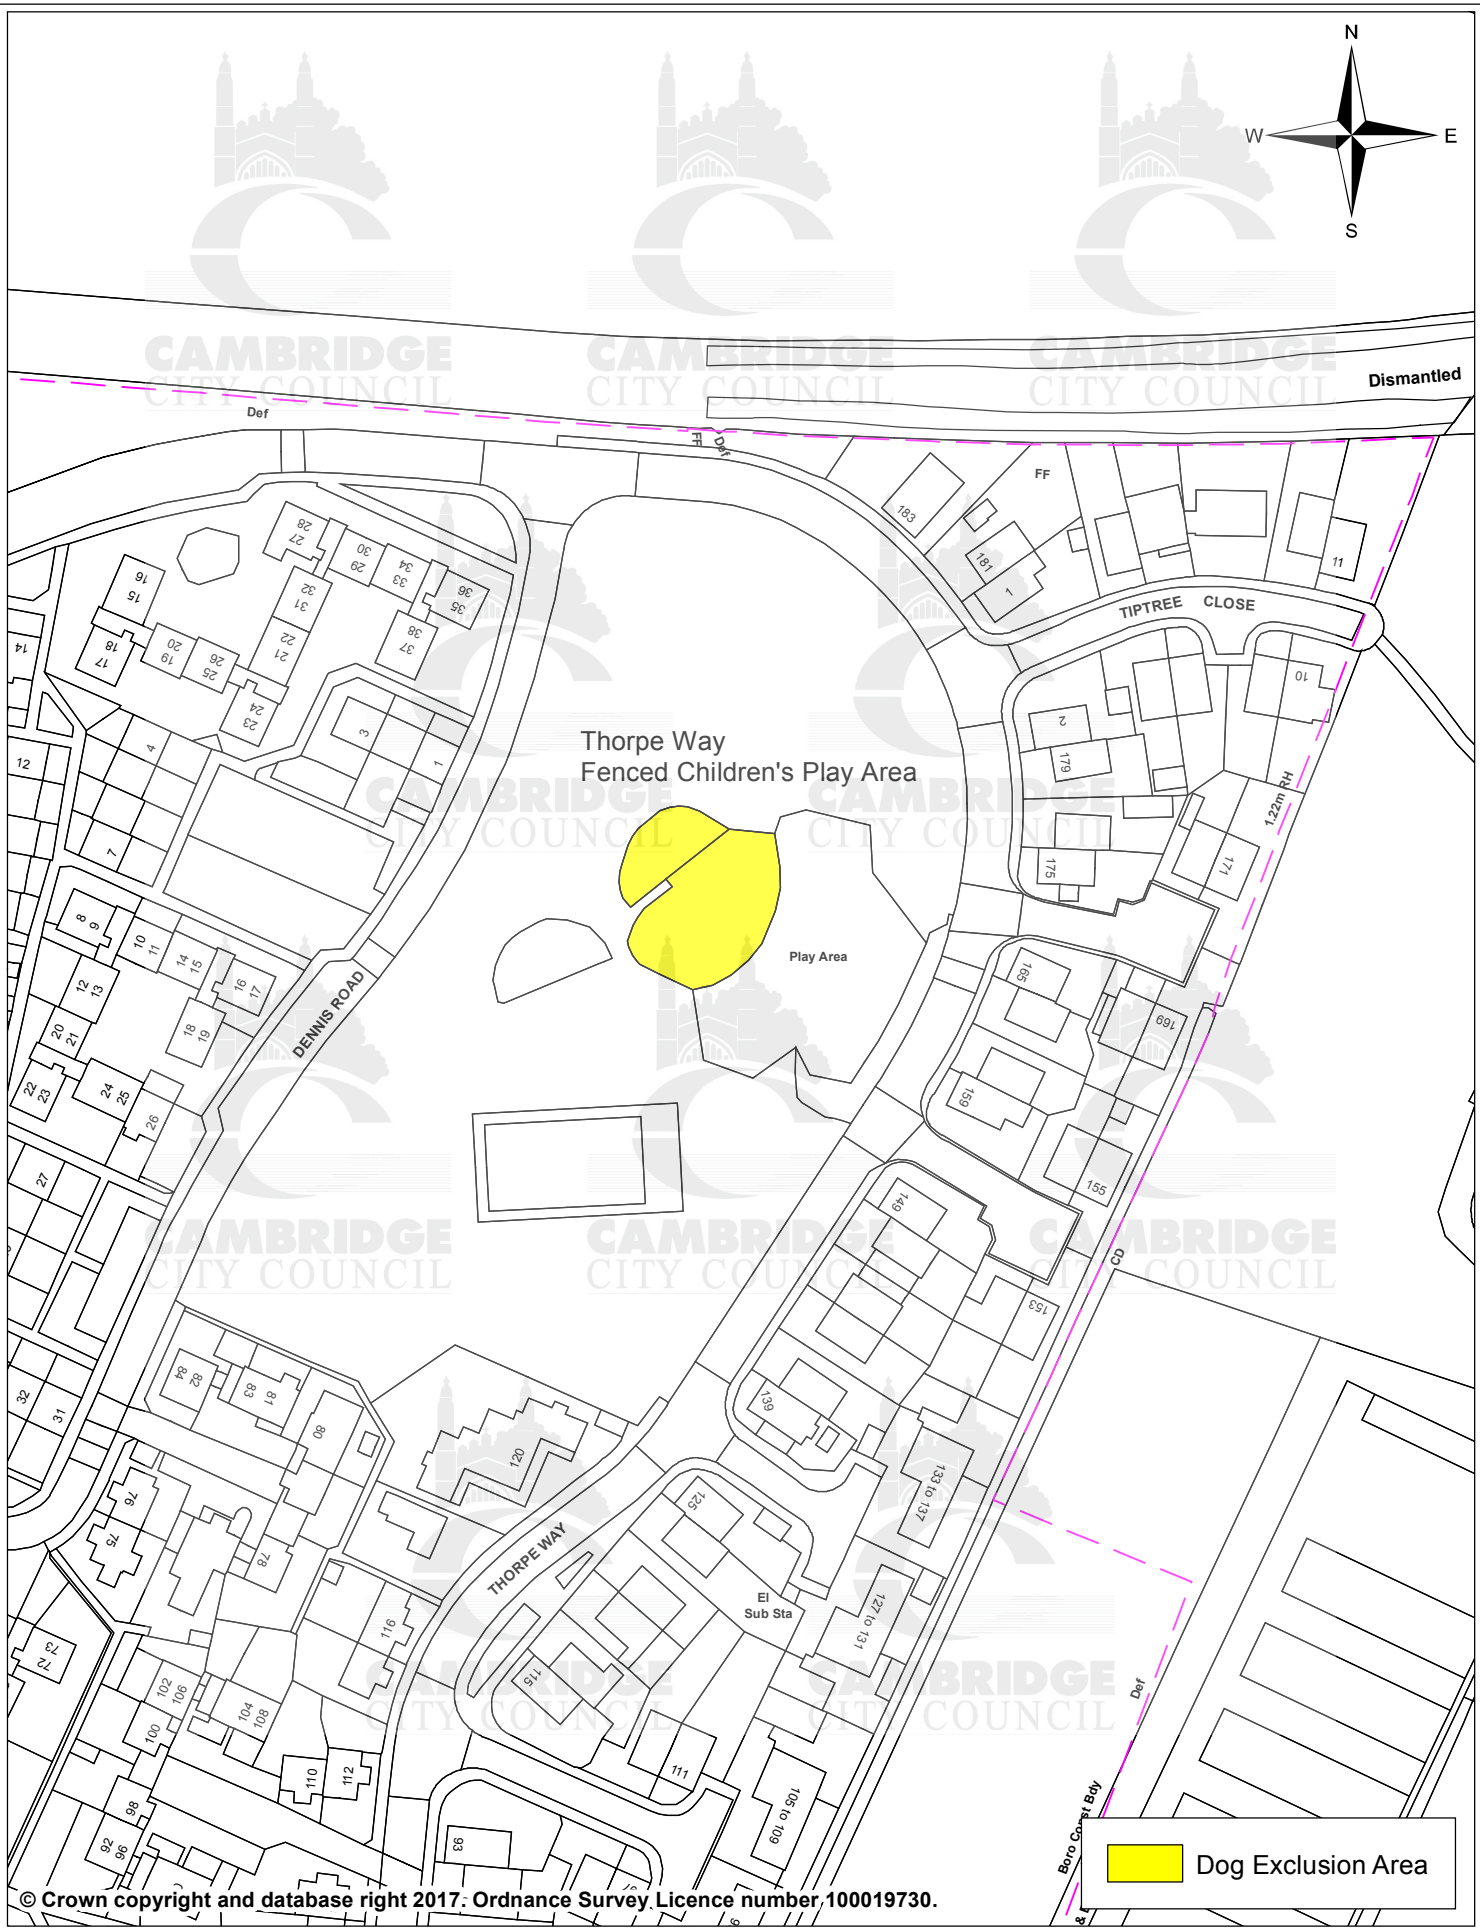

CAMBRIDGE CITY COUNCIL

CAMBRIDGE CITY COUNCIL

CAMBRIDGE CITY COUNCIL

Thorpe Way Fenced Children's Play Area

Play Area

 Dog Exclusion Area

© Crown copyright and database right 2017: Ordnance Survey Licence number 100019730.

Public Space Protection Order (Dog Control)

Date:	26 May 2017
Produced by:	 3C Shared Services
Section/Department:	Spatial Team
Scale:	1:1,250 @ A4