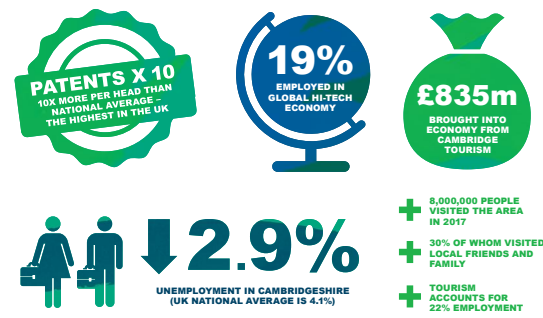

Greater Cambridge Local Plan

About The big themes Towards a spatial plan Getting Involved Search

The big themes

People

- Climate change
- Biodiversity and green spaces
- Wellbeing and inequality
- Heritage and design
- Jobs
- Homes
- Infrastructure

Jobs

Apitem ut pore plam deliquam, corrore nduciis rernam quunt apid etur mo excerum nobitia quassi utenda suntium in preperia qui omniene molent am exeribus doluptae velent aliquo blant.

Pudae estiandis erum earit eum harum accus volum que eosapit, ius re ped mos et magni re nus erum vel mos erupis ditisqu idunti ut asltis esenimincil int pa et fuga. Nam am ant a dolla sint, sequatio ipsant repedissundi asit plant estem quodis denim quuntia aliquis magnatem quis dolo

How important to you is growing our economy, as a priority for the Local Plan?

- ☐ Top priority
- ☐ High priority
- ☒ Medium priority
- ☐ Low priority
- ☐ Not a priority

Drop down comment box etc as per existing SCDC website + link to JDi

Greater Cambridge Local Plan

Search