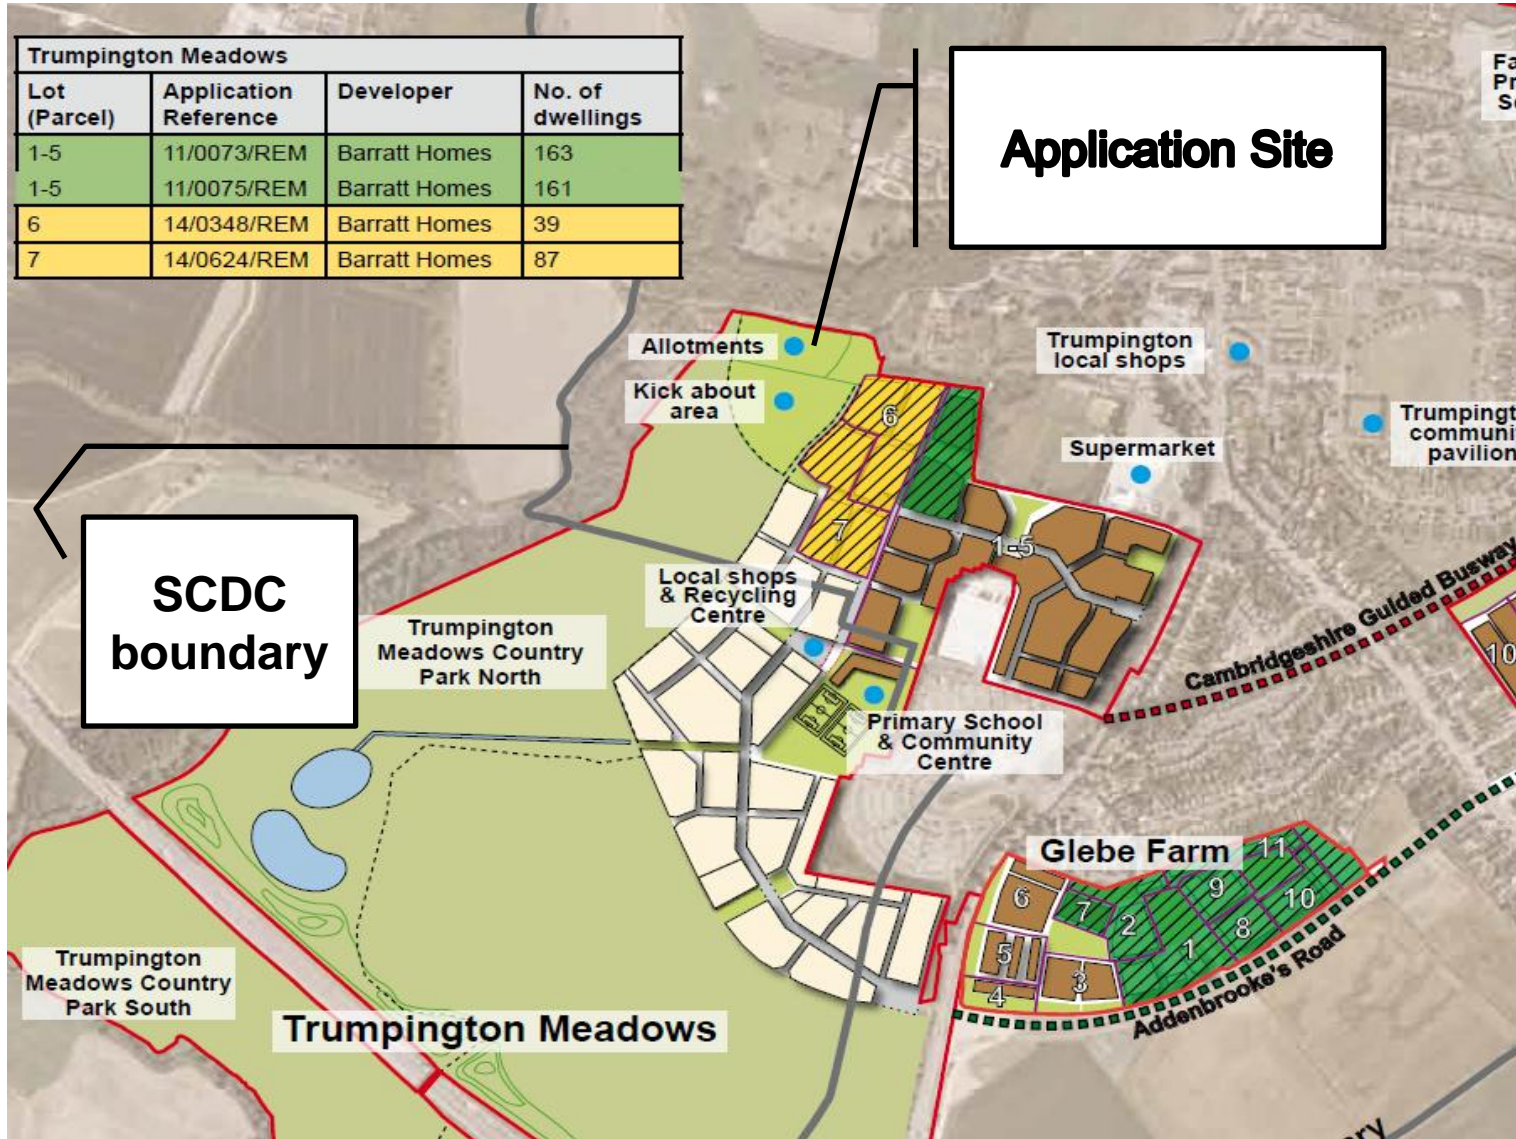

Appendix B: Application drawings

Site Location

Trumpington Meadows
Trumpington Meadows Land Co. Ltd.

Based upon the Ordnance Survey Mastermap
topography with the permission of the Ordnance
Survey on behalf of the Ministry of Defence. ©
Crown copyright. Terence O'Rourke Ltd. License No.
AL200070001

W&L&S Trust Office
Location Plan
173827AWA1L00016AA
1:100000
June 2014

Terence O'Rourke
Planning | Design | Environment

© Terence O'Rourke Ltd 2014. All rights reserved.

Location in context

Site Layout

Elevations – Wildlife Trust Building

East Elevation in Context
1:200@A3