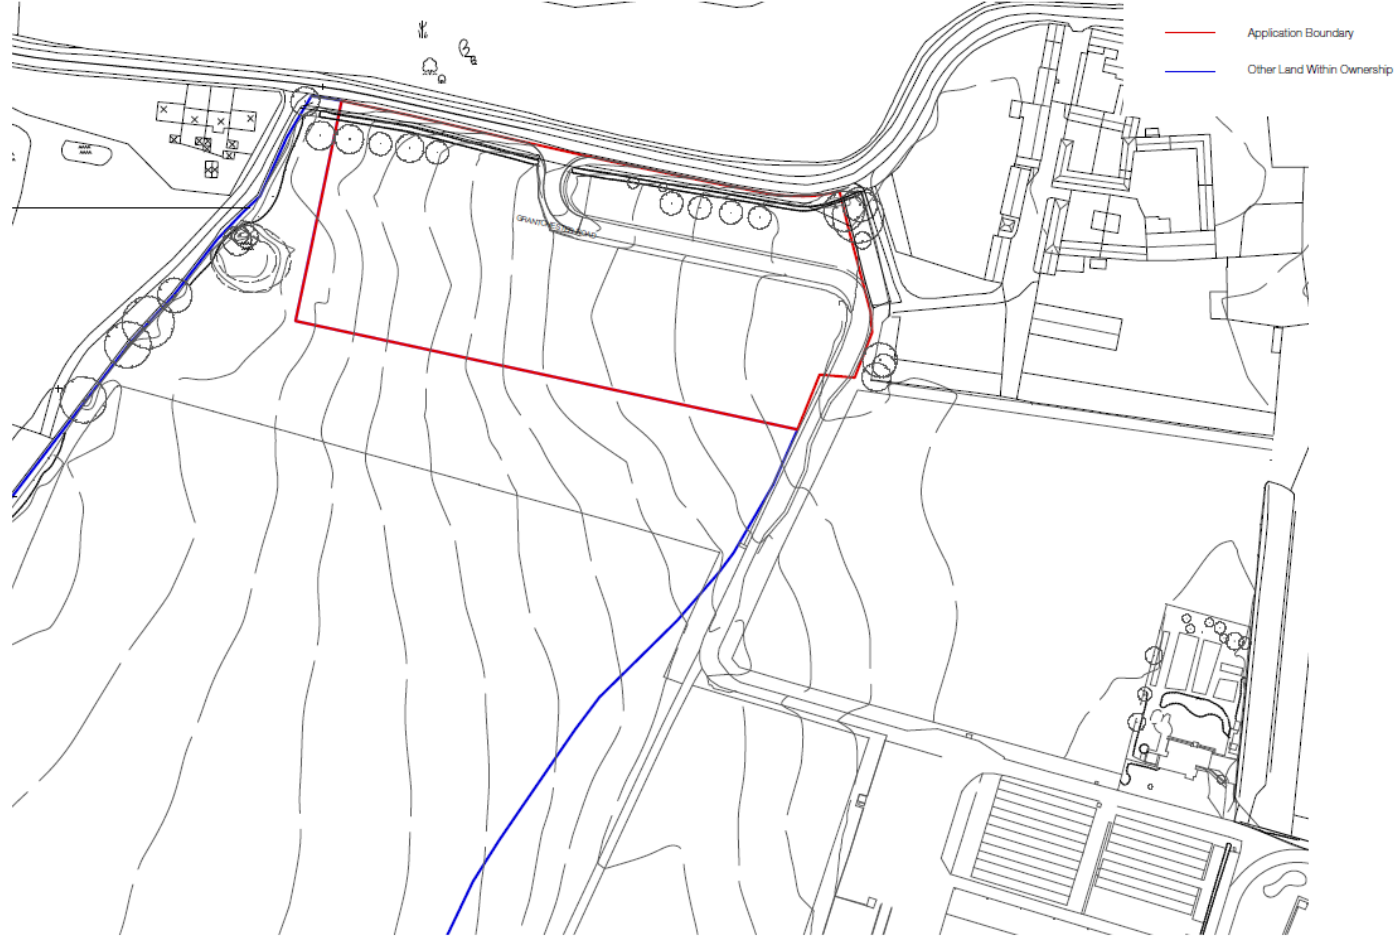

Appendix B: Application drawings

Site Location