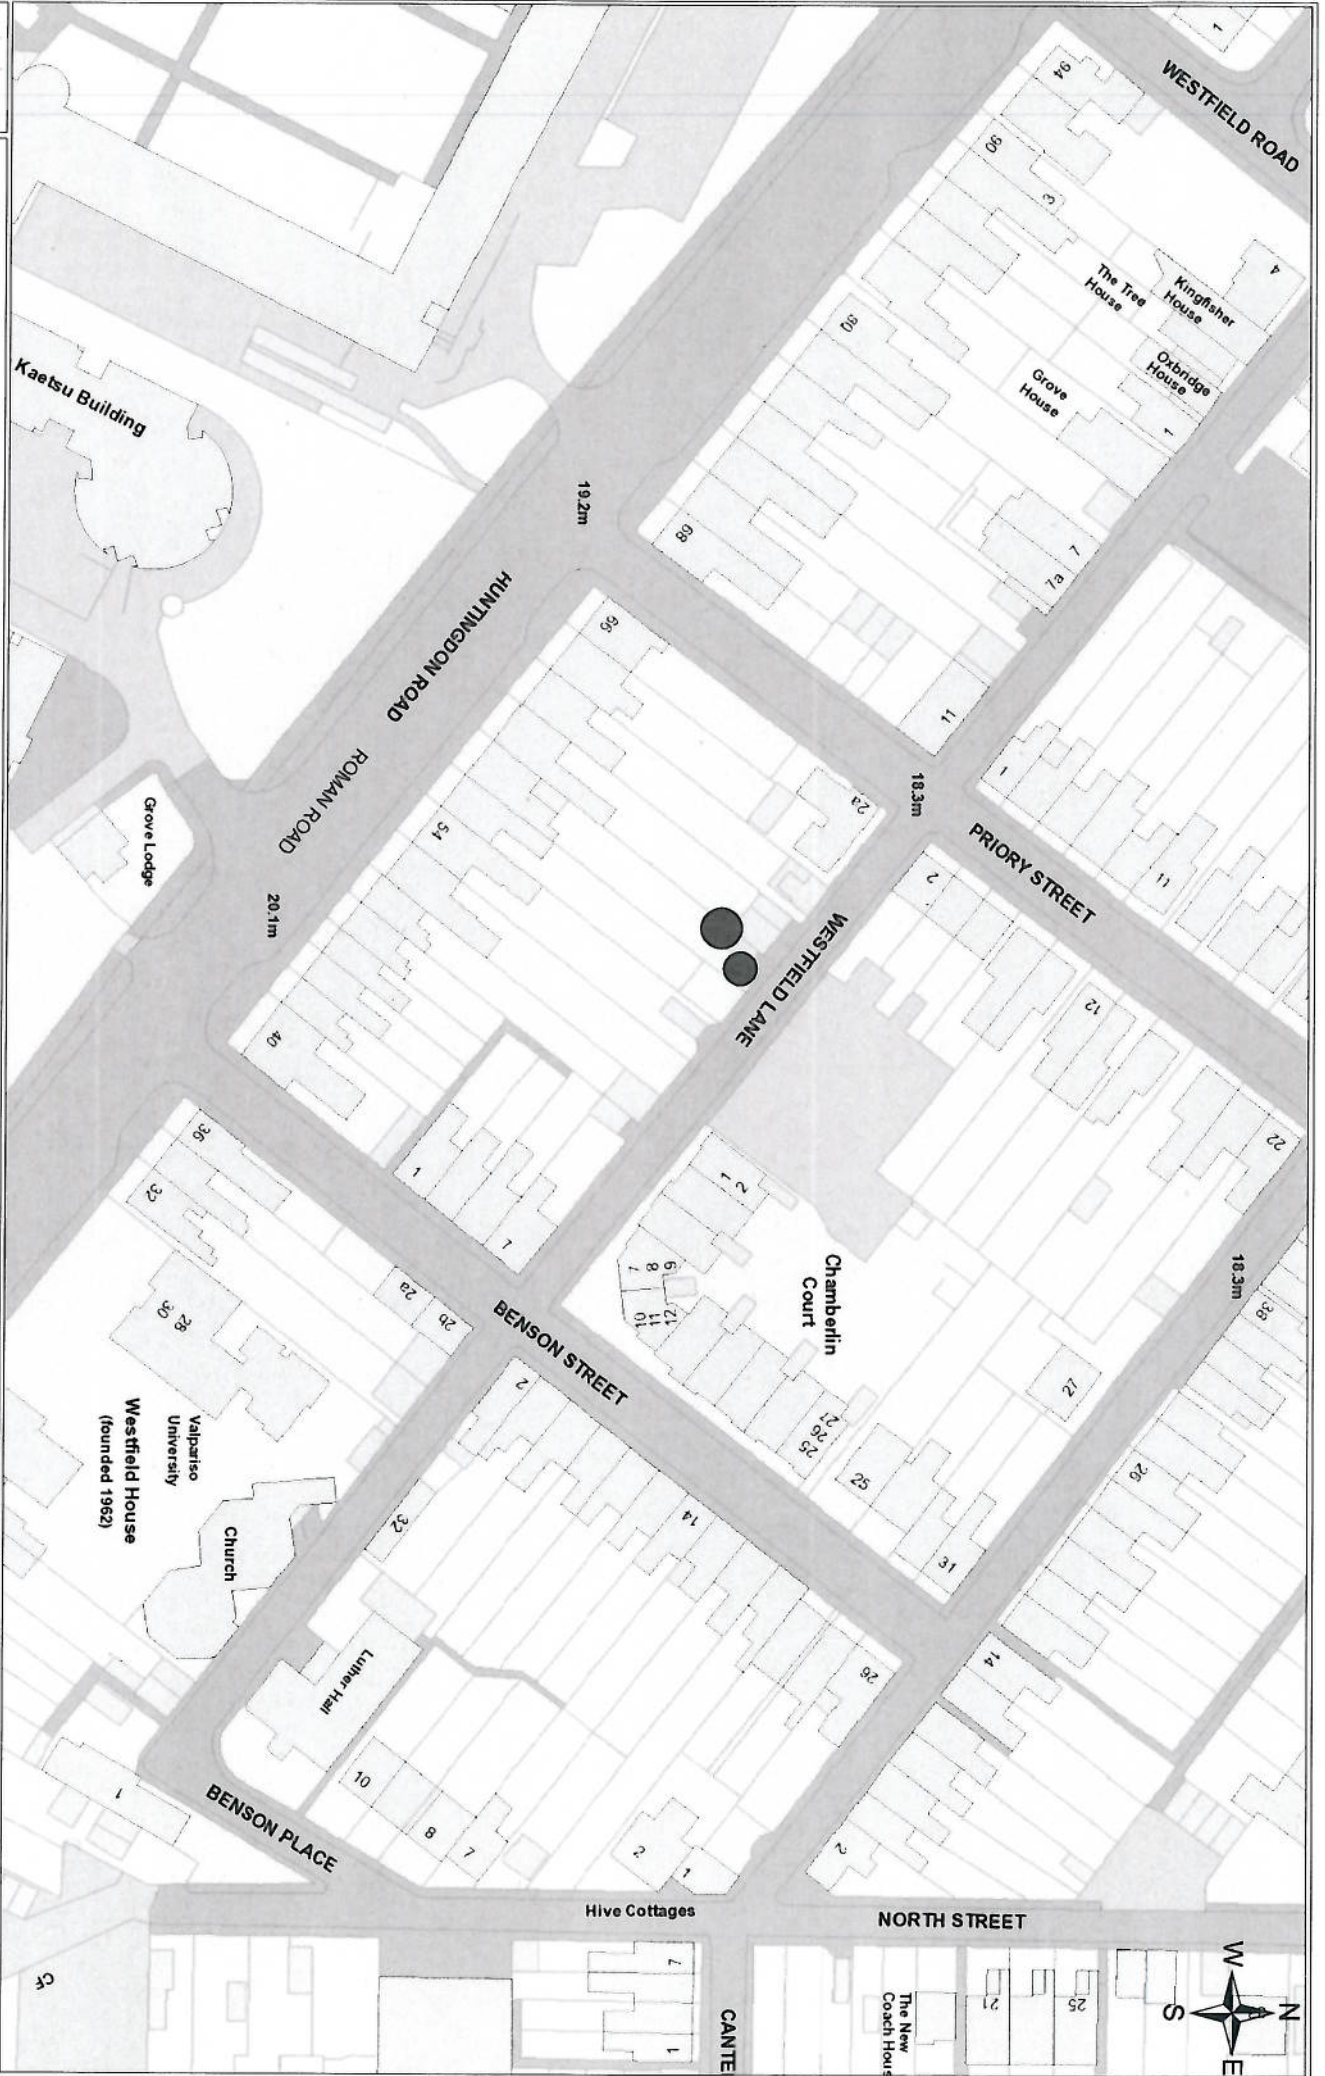

TPO 18/2014

Date: 21 October 2014

Produced by: J Davies

from Intranet Mapping

Scale: 1:683 @ A3