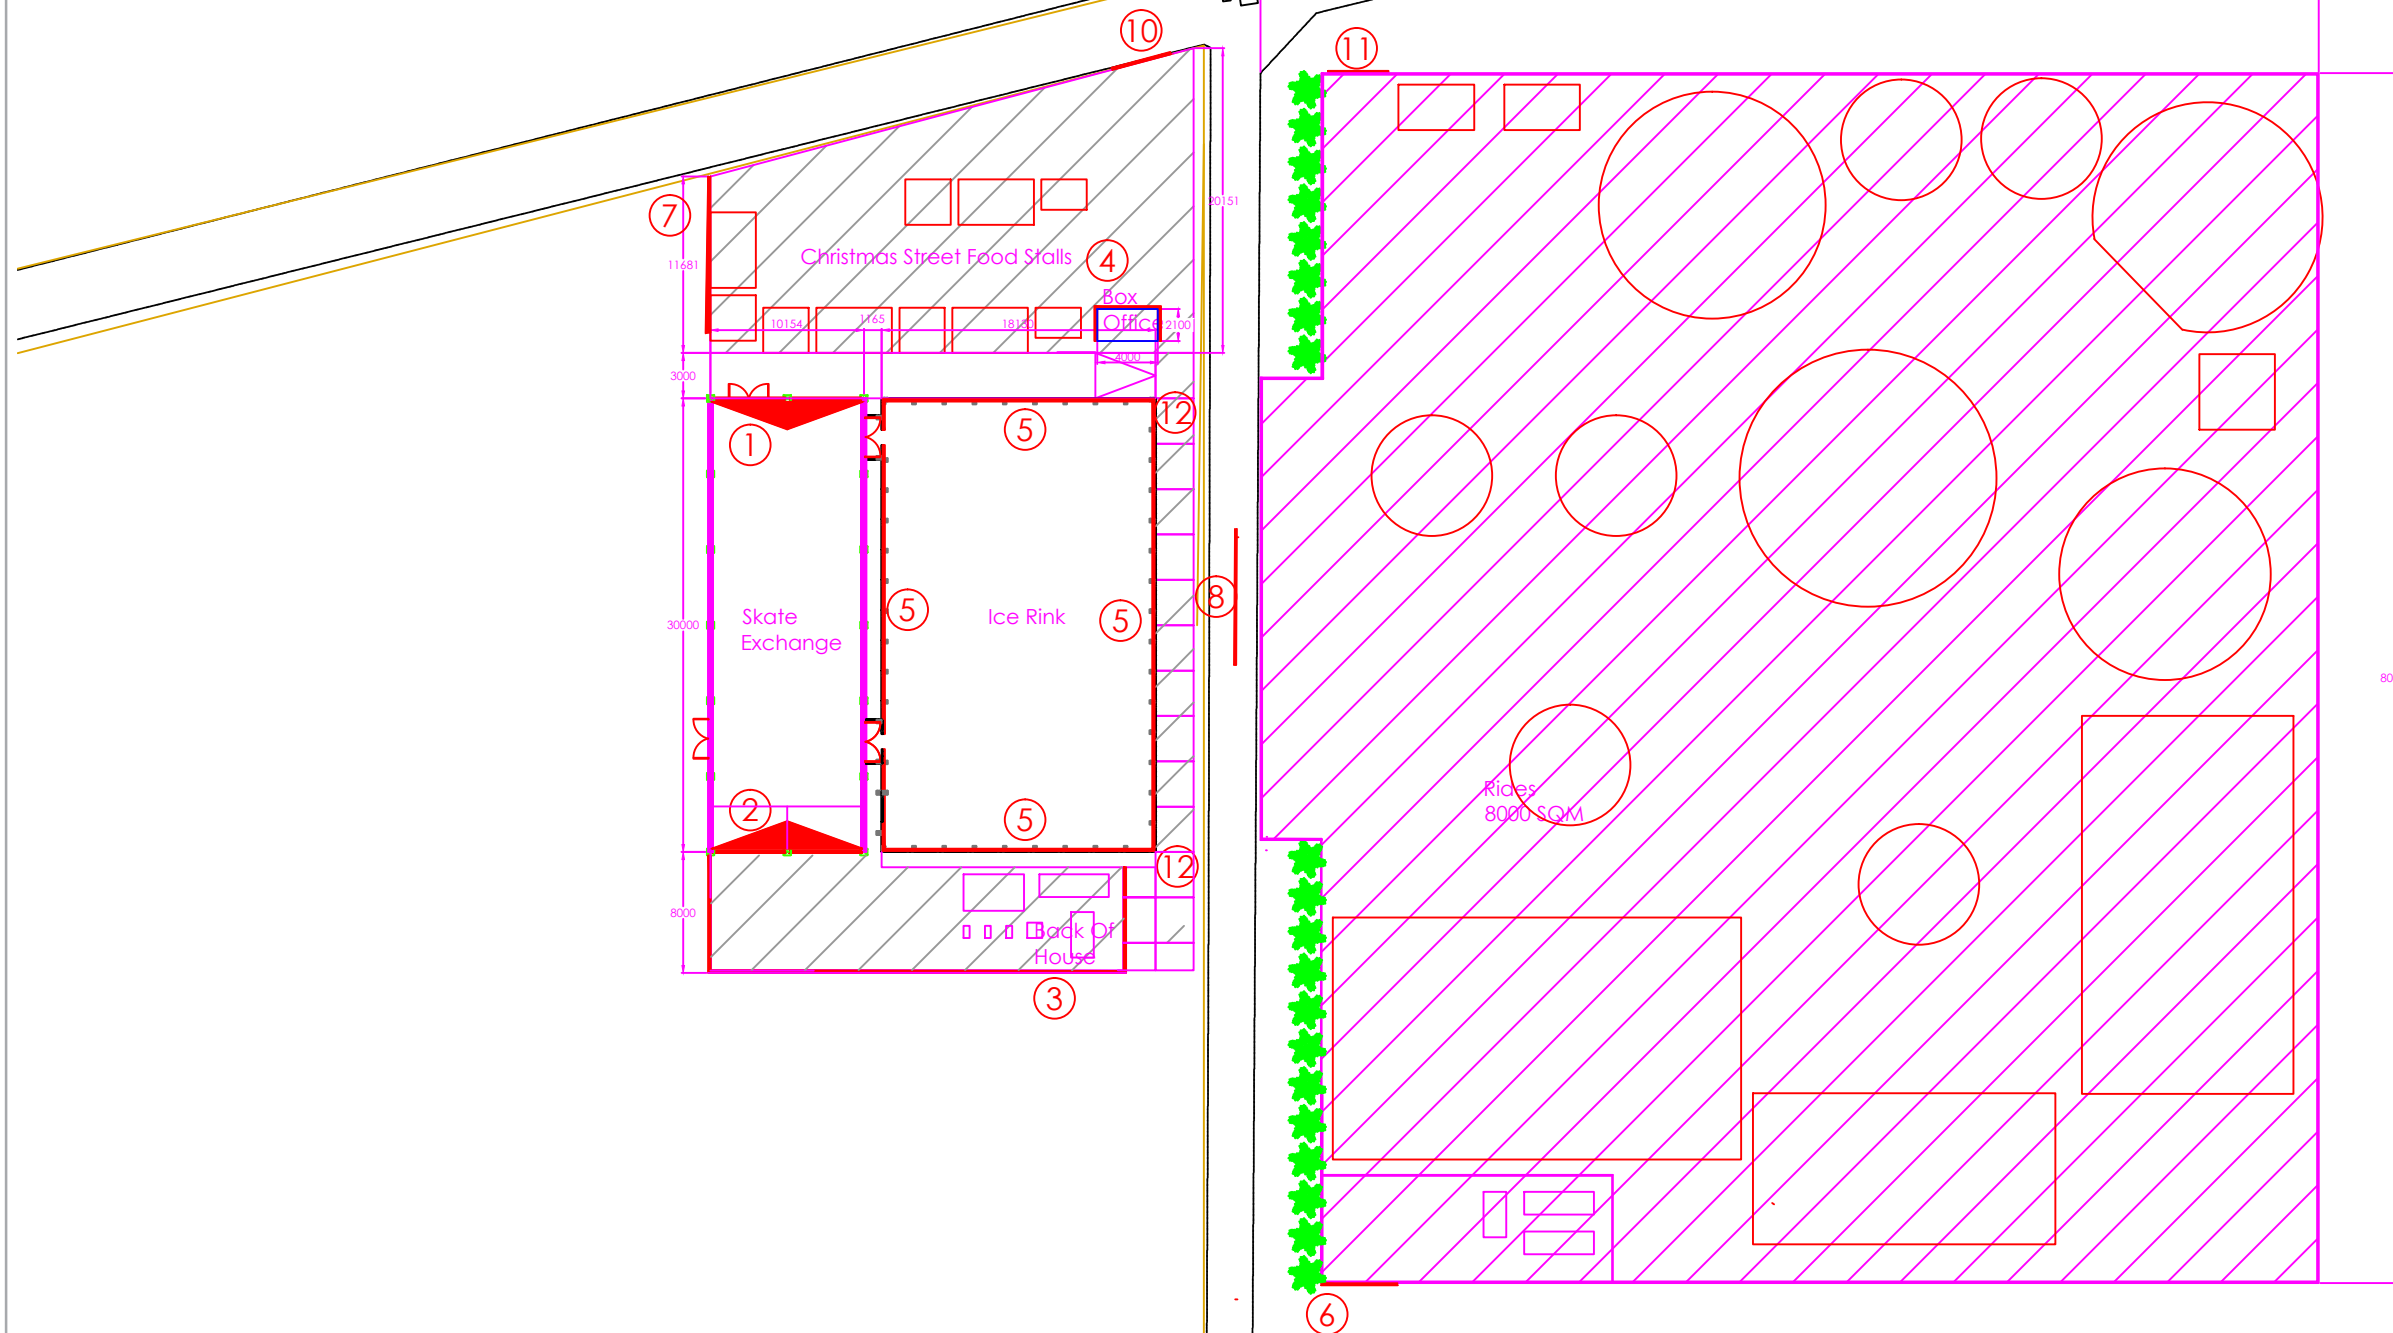

Item	Description
1	Marquee Gable End Triangle
2	Marquee Gable End Triangle
3	Haras Fencing 39m length
4	Box Office 3 sides
5	Rink Panels
6	PVC Banner
7	PVC Banner
8	PVC Banner
9	Removed
10	Food Stall Ends
11	PVC Banner
12	PVC Banner

NOTES & REVISIONS:
30.05.2014 - Rev B - Plan and Legend Updated

13.06.2014 - Rev C - Layout Change - LSC

19.06.2014 - Rev D - Layout Change - LSC

23.06.2014 - Rev E - A Boards added - LSC

07.07.2014 - Rev F - Legend Updated - LSC

14.08.2014 - Rev G - Legend Updated - LSC

CLIENT:
Ice Box

PROJECT:
Cambridge

TITLE:
The North Pole
@ Parkers Piece Cambridge
Advertising Space 1 - 2

DRAWING REF - REVISION
C2070/02/01 - G

DRAWN:
LSC

DATE:
14 May 2014

APPROVED:
N/A

SCALE:
1:500@A3

WORKS NO:
N/A