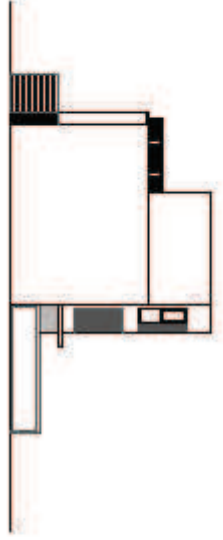

ELEVATION C

SECTION E