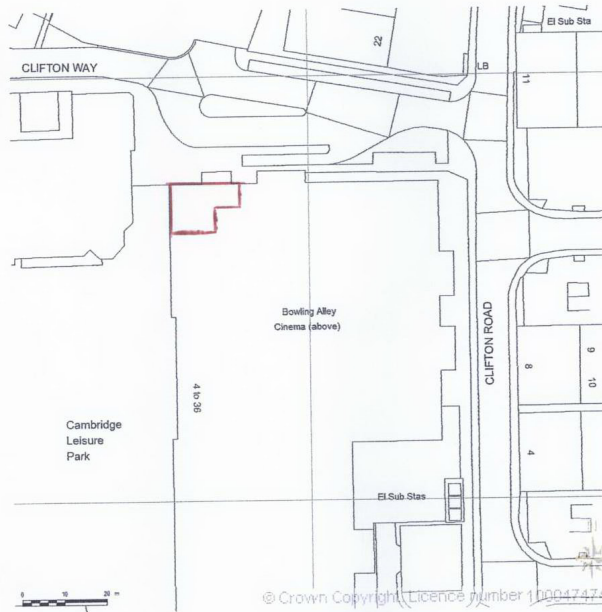

SITE LOCATION PLAN
AREA 2 HA
SCALE 1:1250 on A4
CENTRE COORDINATES: 546200, 256845

Supplied by Streetwise Maps Ltd
www.streetwise.net
Licence No: 100047474
21/08/2013 19:36