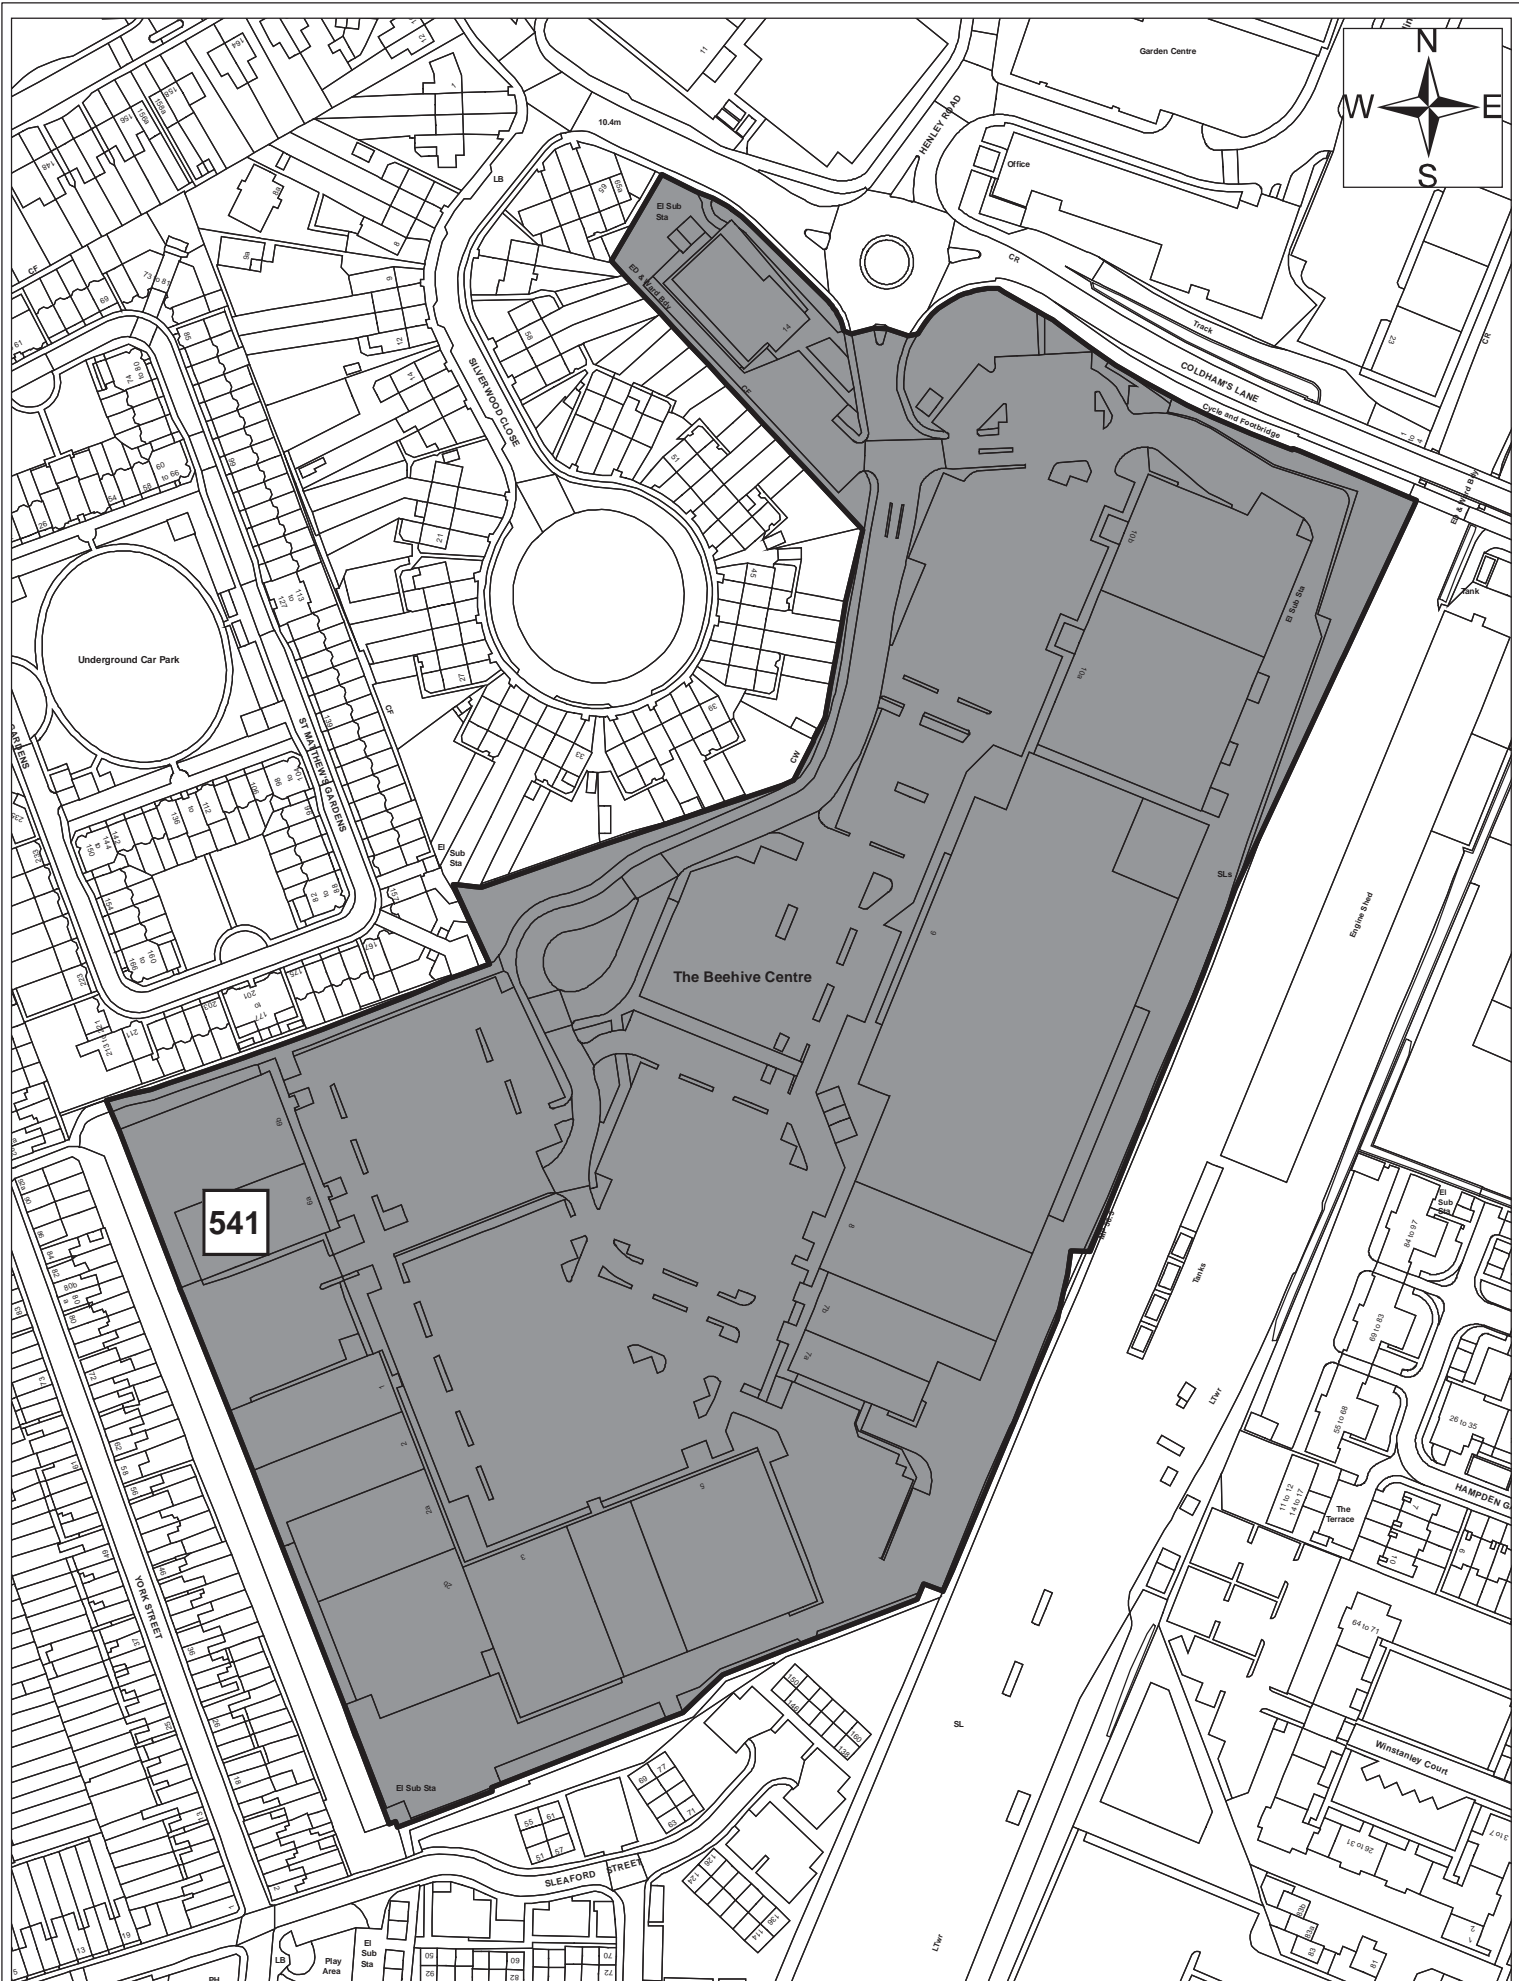

Site 527

© Crown copyright and database right 2011. Ordnance Survey Licence number 100019730.

Date:	1st September 2011
Produced by:	Matthew Merry
Section/Department:	Environment
Scale:	1:1,250

Site 540

Date:	1st September 2011
Produced by:	Matthew Merry
Section/Department:	Environment
Scale:	1:1,250