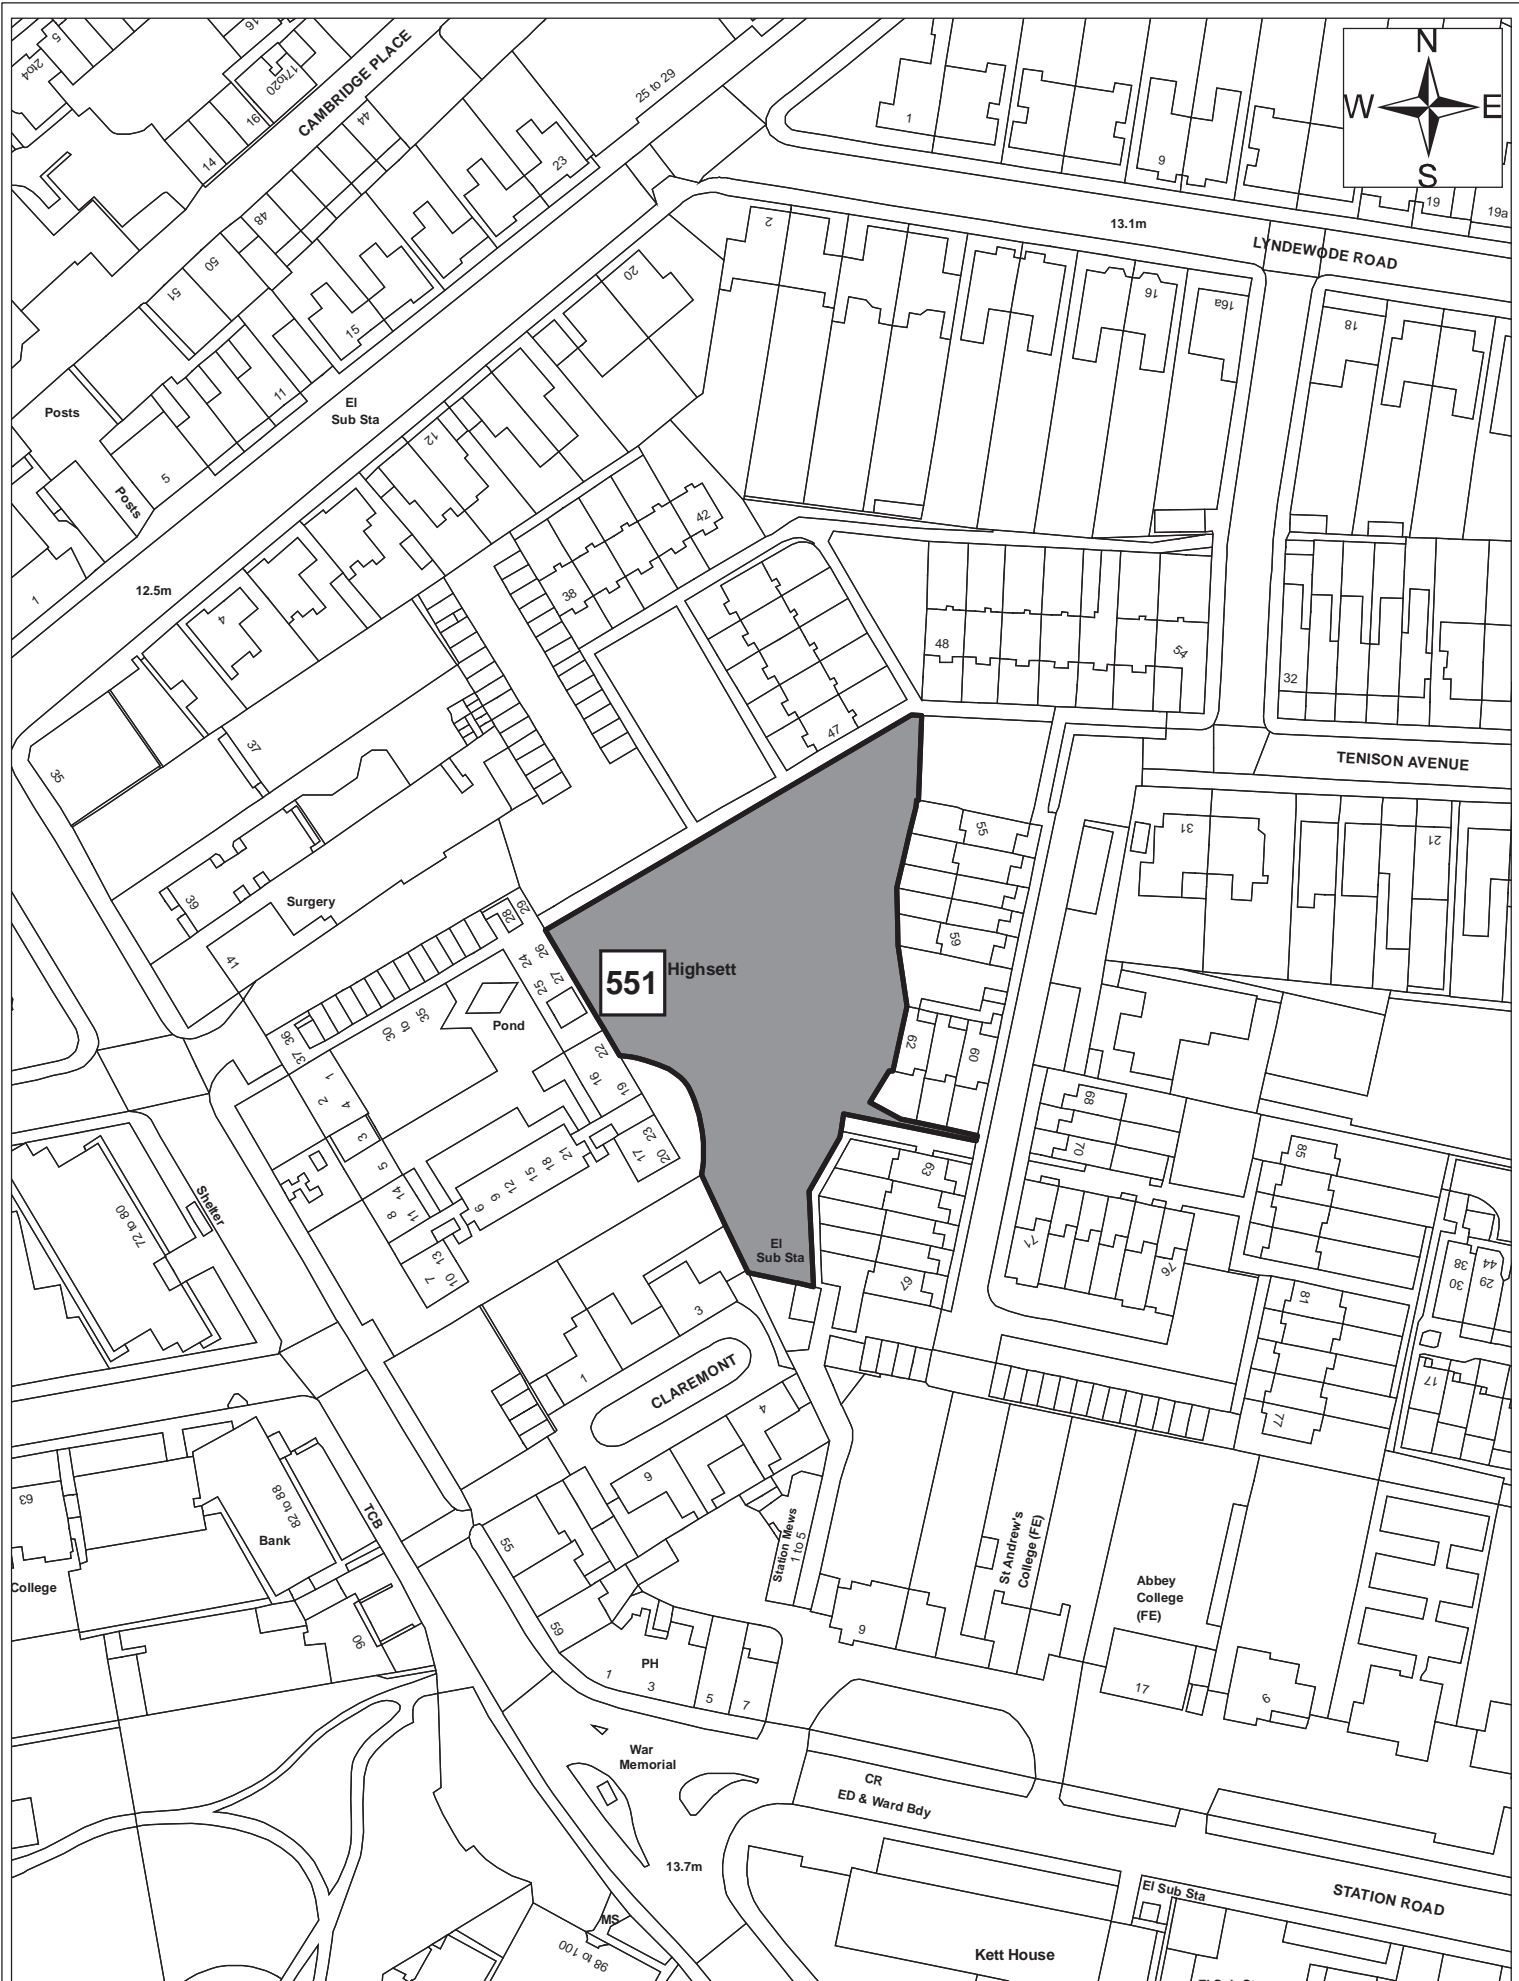

Site 551

Date:	1st September 2011
Produced by:	Matthew Merry
Section/Department:	Environment
Scale:	1:1,250