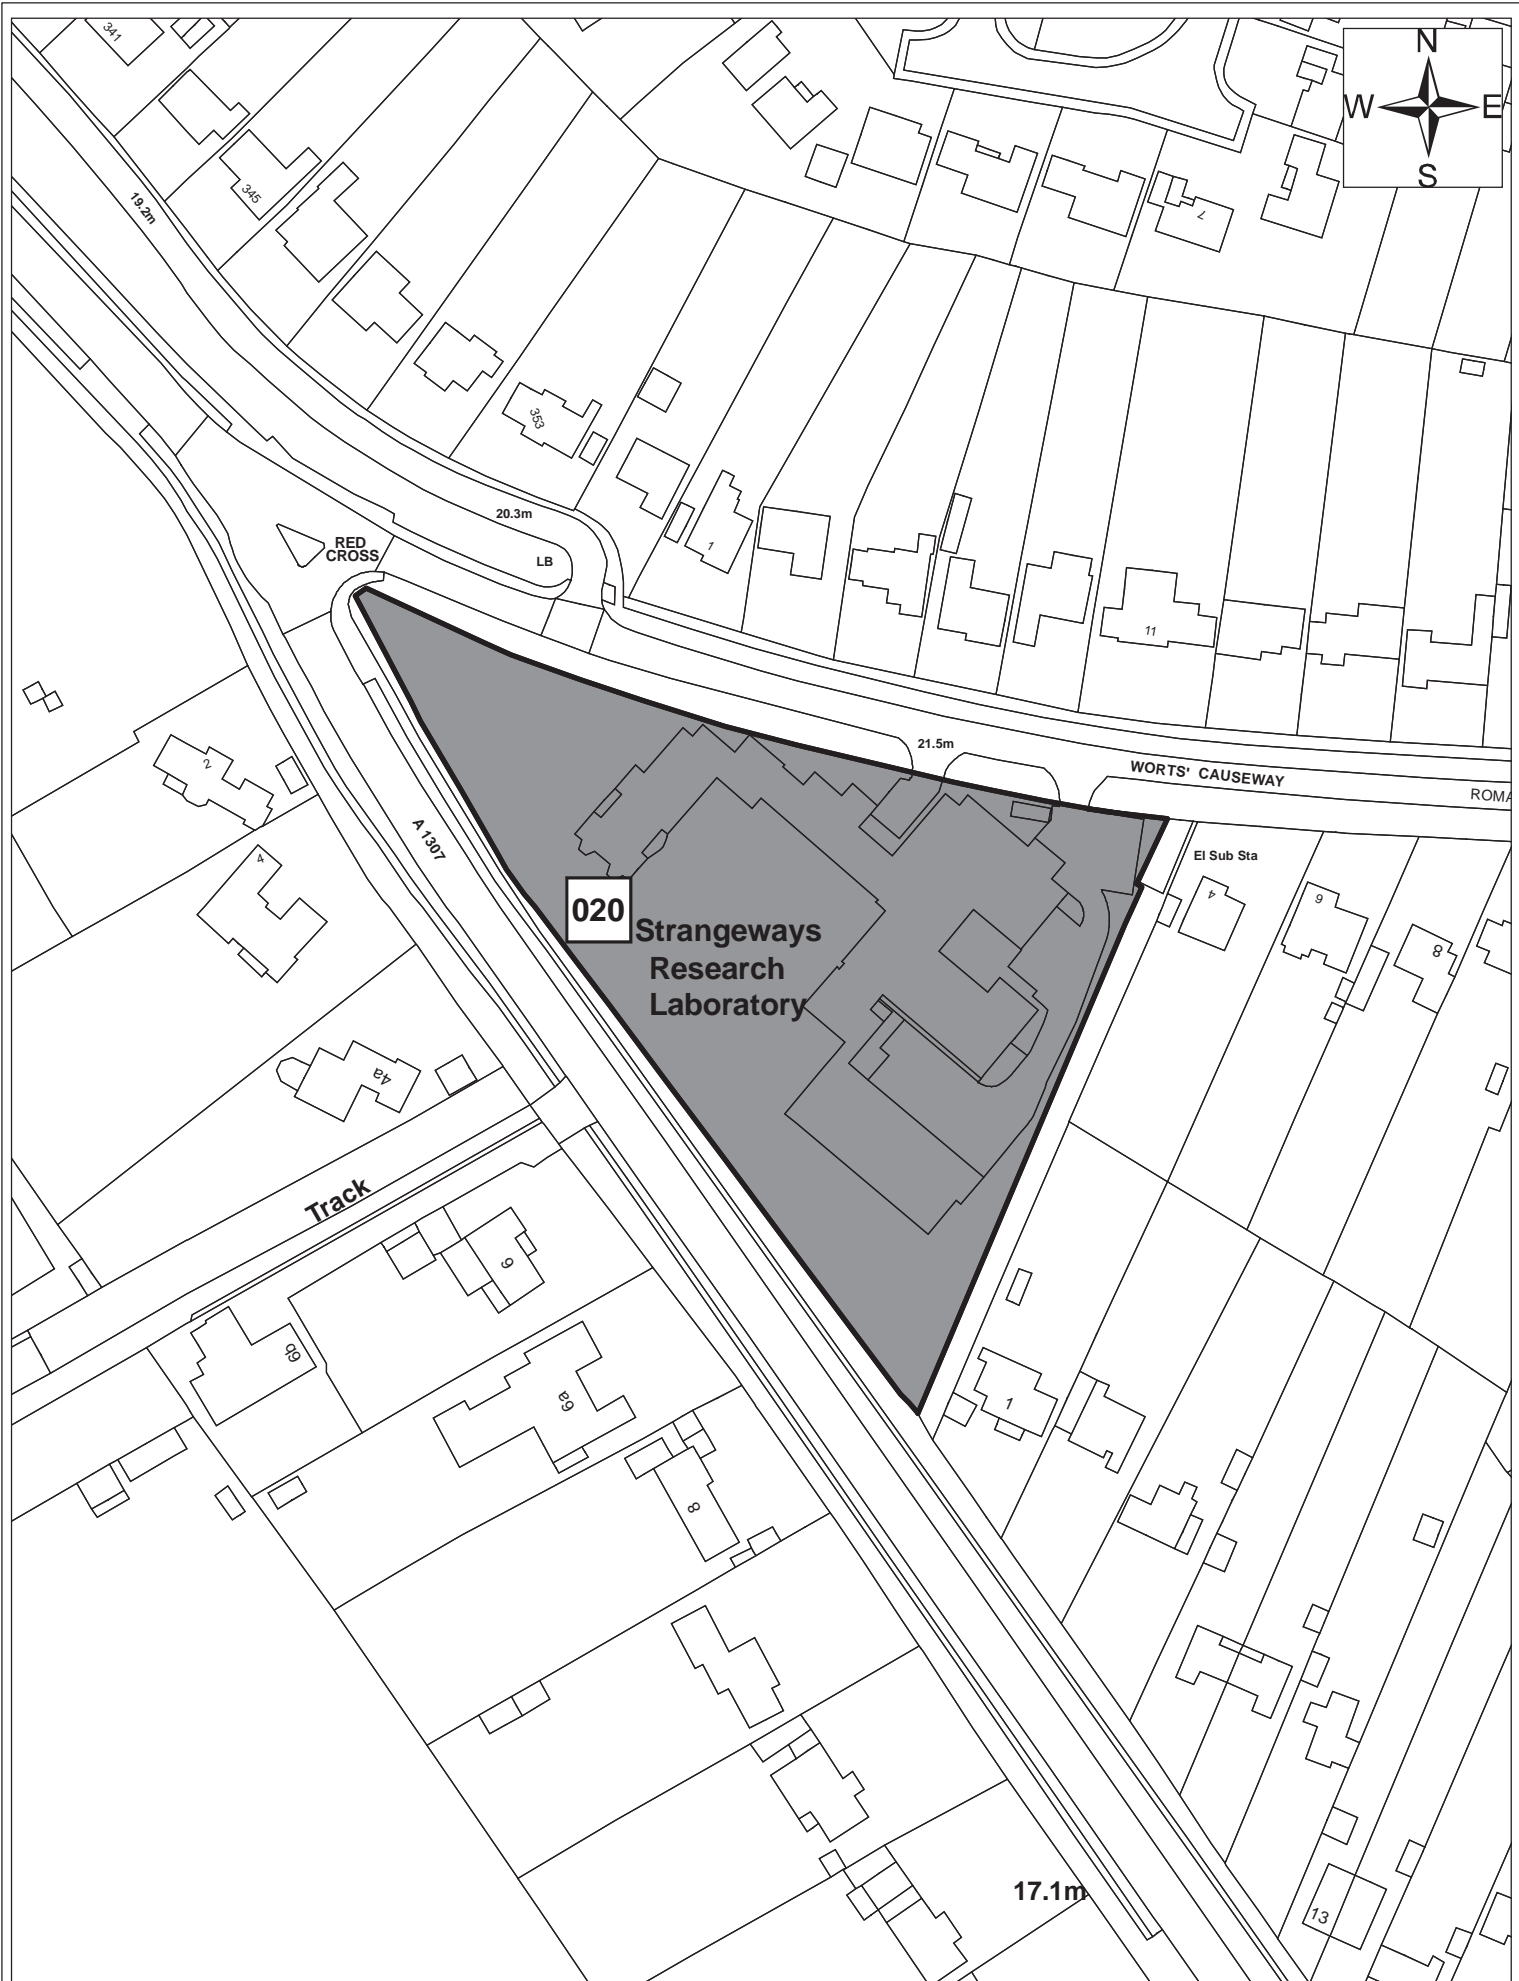

Site 543

Date:	1st September 2011
Produced by:	Matthew Merry
Section/Department:	Environment
Scale:	1:1,250

© Crown copyright and database right 2011. Ordnance Survey Licence number 100019730.

Site 64

Date:	05/05/11
Produced by:	Matthew Merry
Section/Department:	Environment
Scale:	1:1250