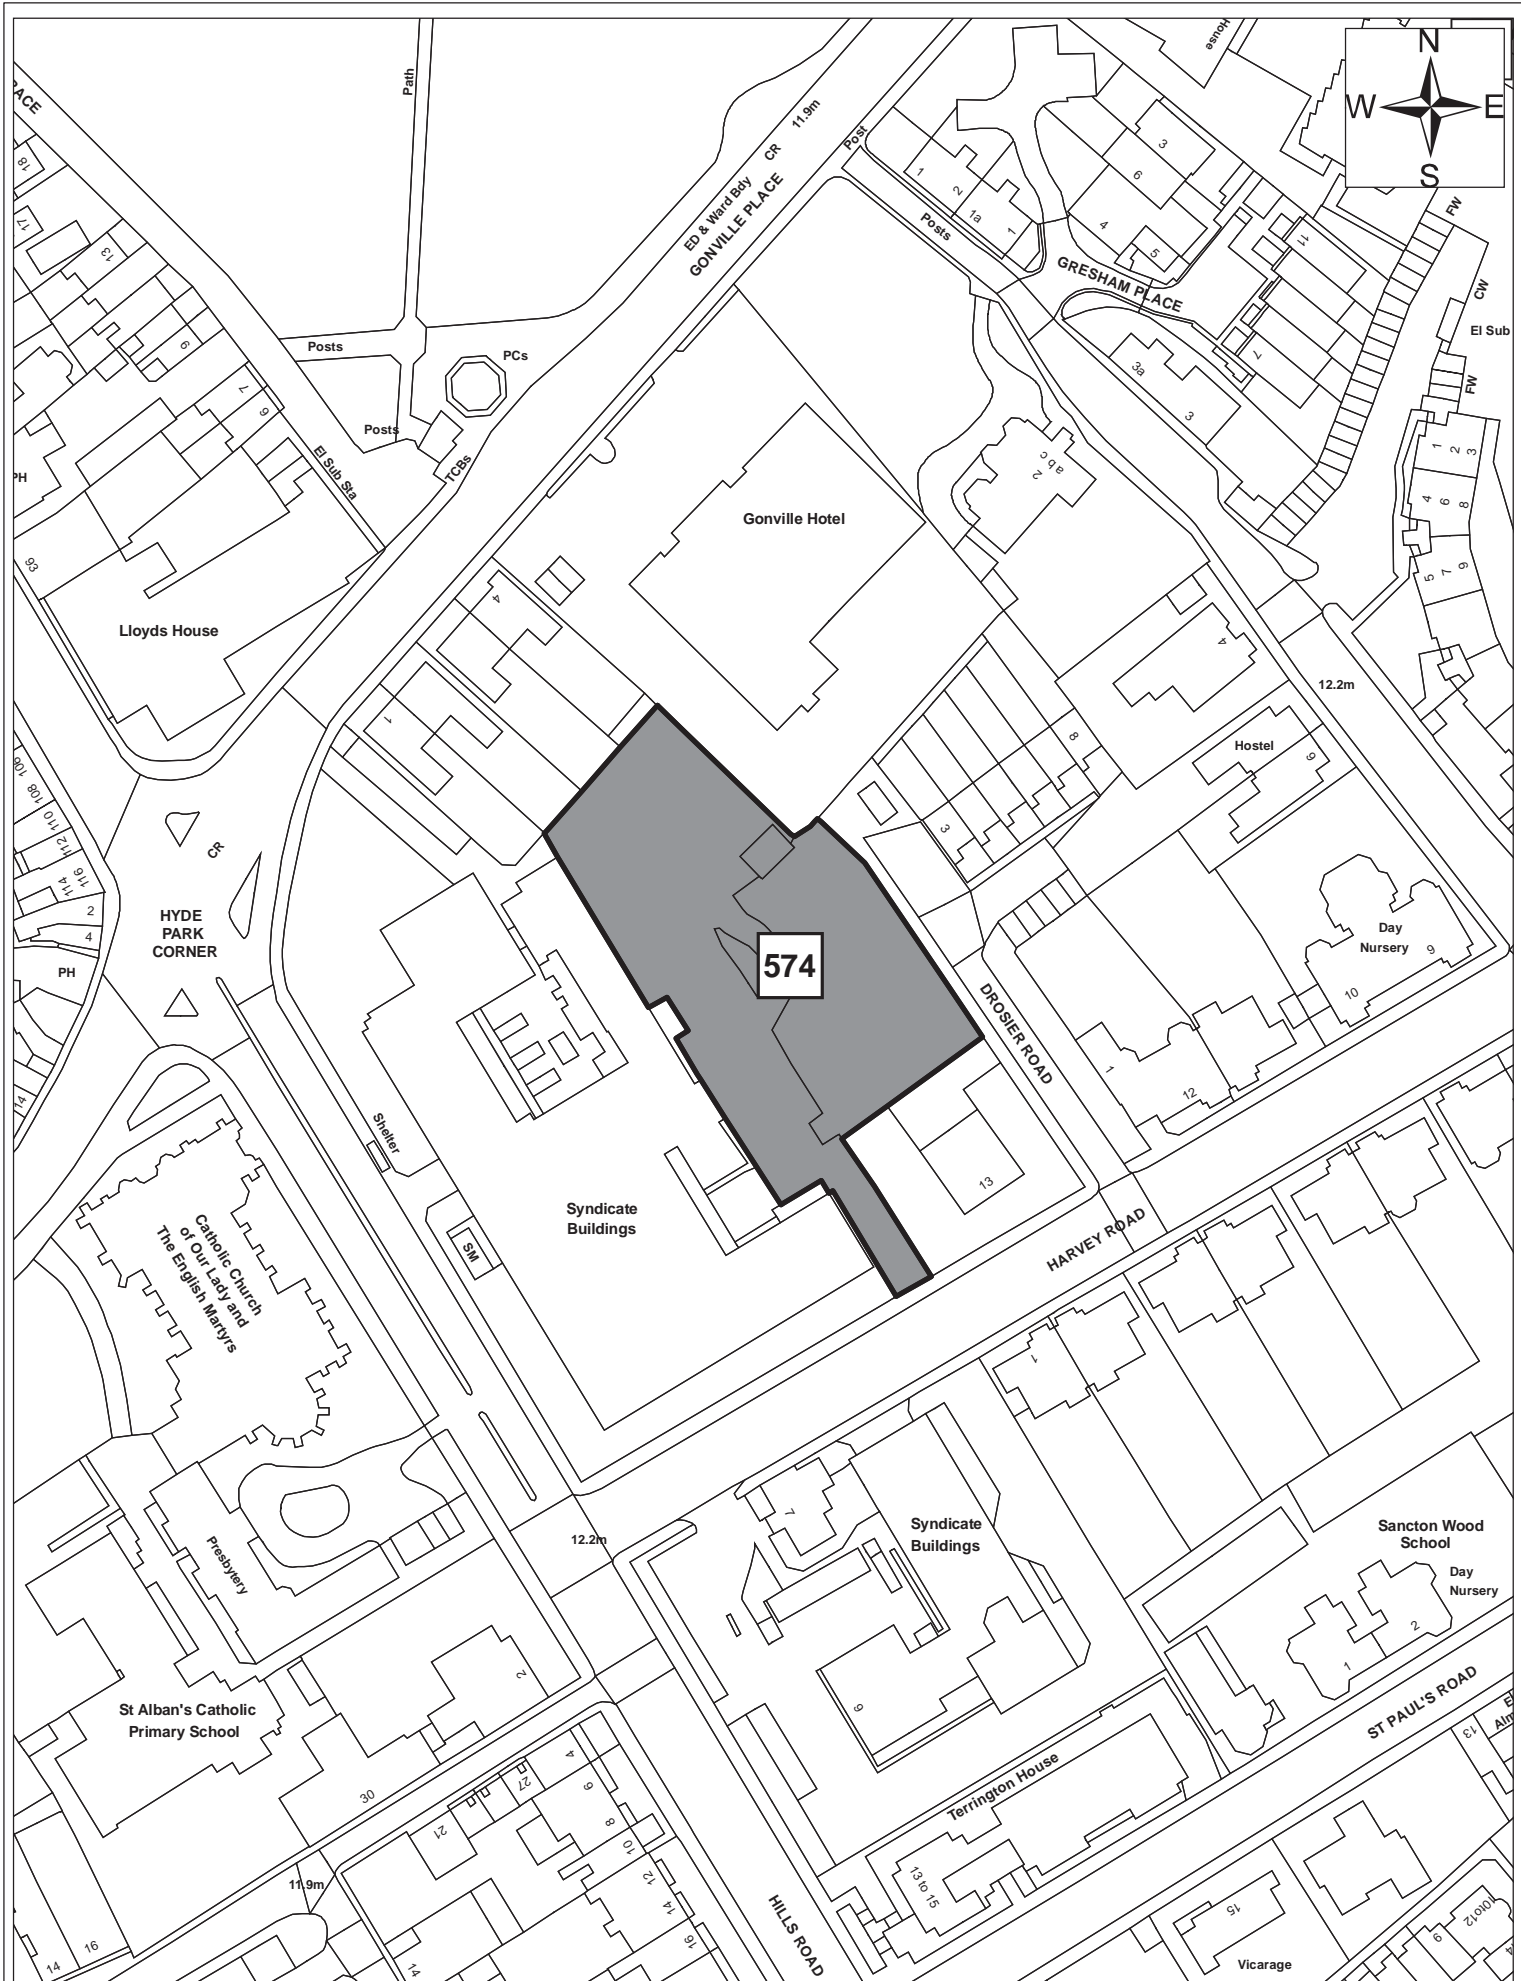

Site 68

© Crown copyright and database right 2011. Ordnance Survey Licence number 100019730.

Date:	05/05/11
Produced by:	Matthew Merry
Section/Department:	Environment
Scale:	1:1250

Site 574

Date:	1st September 2011
Produced by:	Matthew Merry
Section/Department:	Environment
Scale:	1:1,250