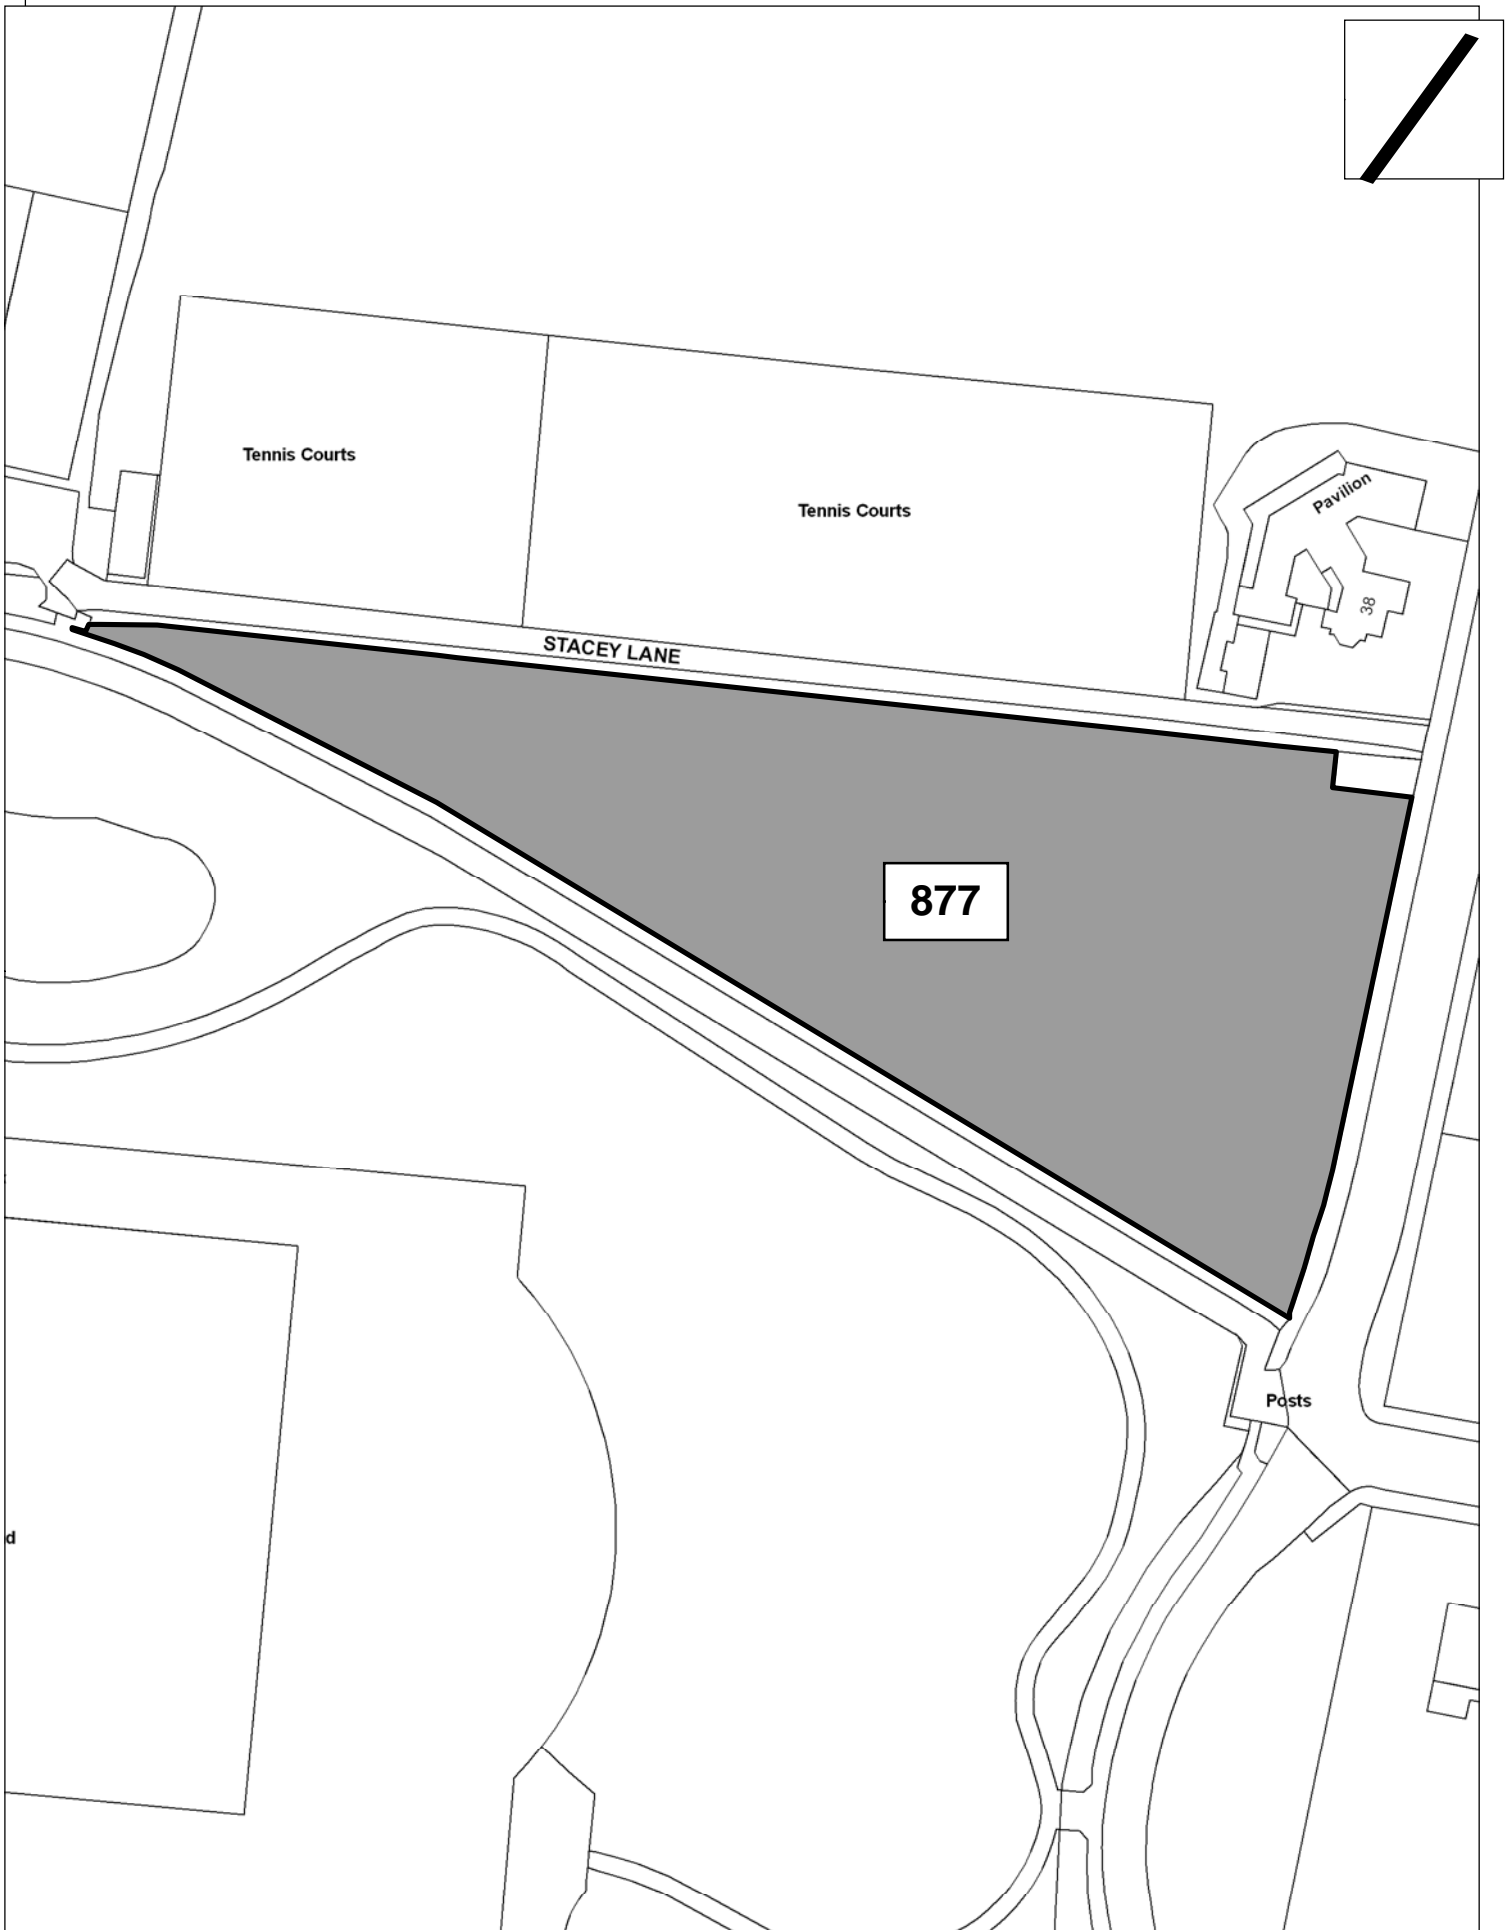

Sites 182

© Crown copyright and database right 2011. Ordnance Survey Licence number 100019730.

Date: 09/09/11

Produced by: Matthew Merry

Section/Department:
Environment

Scale: 1:4566

Sites 877

© Crown copyright and database right 2011. Ordnance Survey Licence number 100019730.