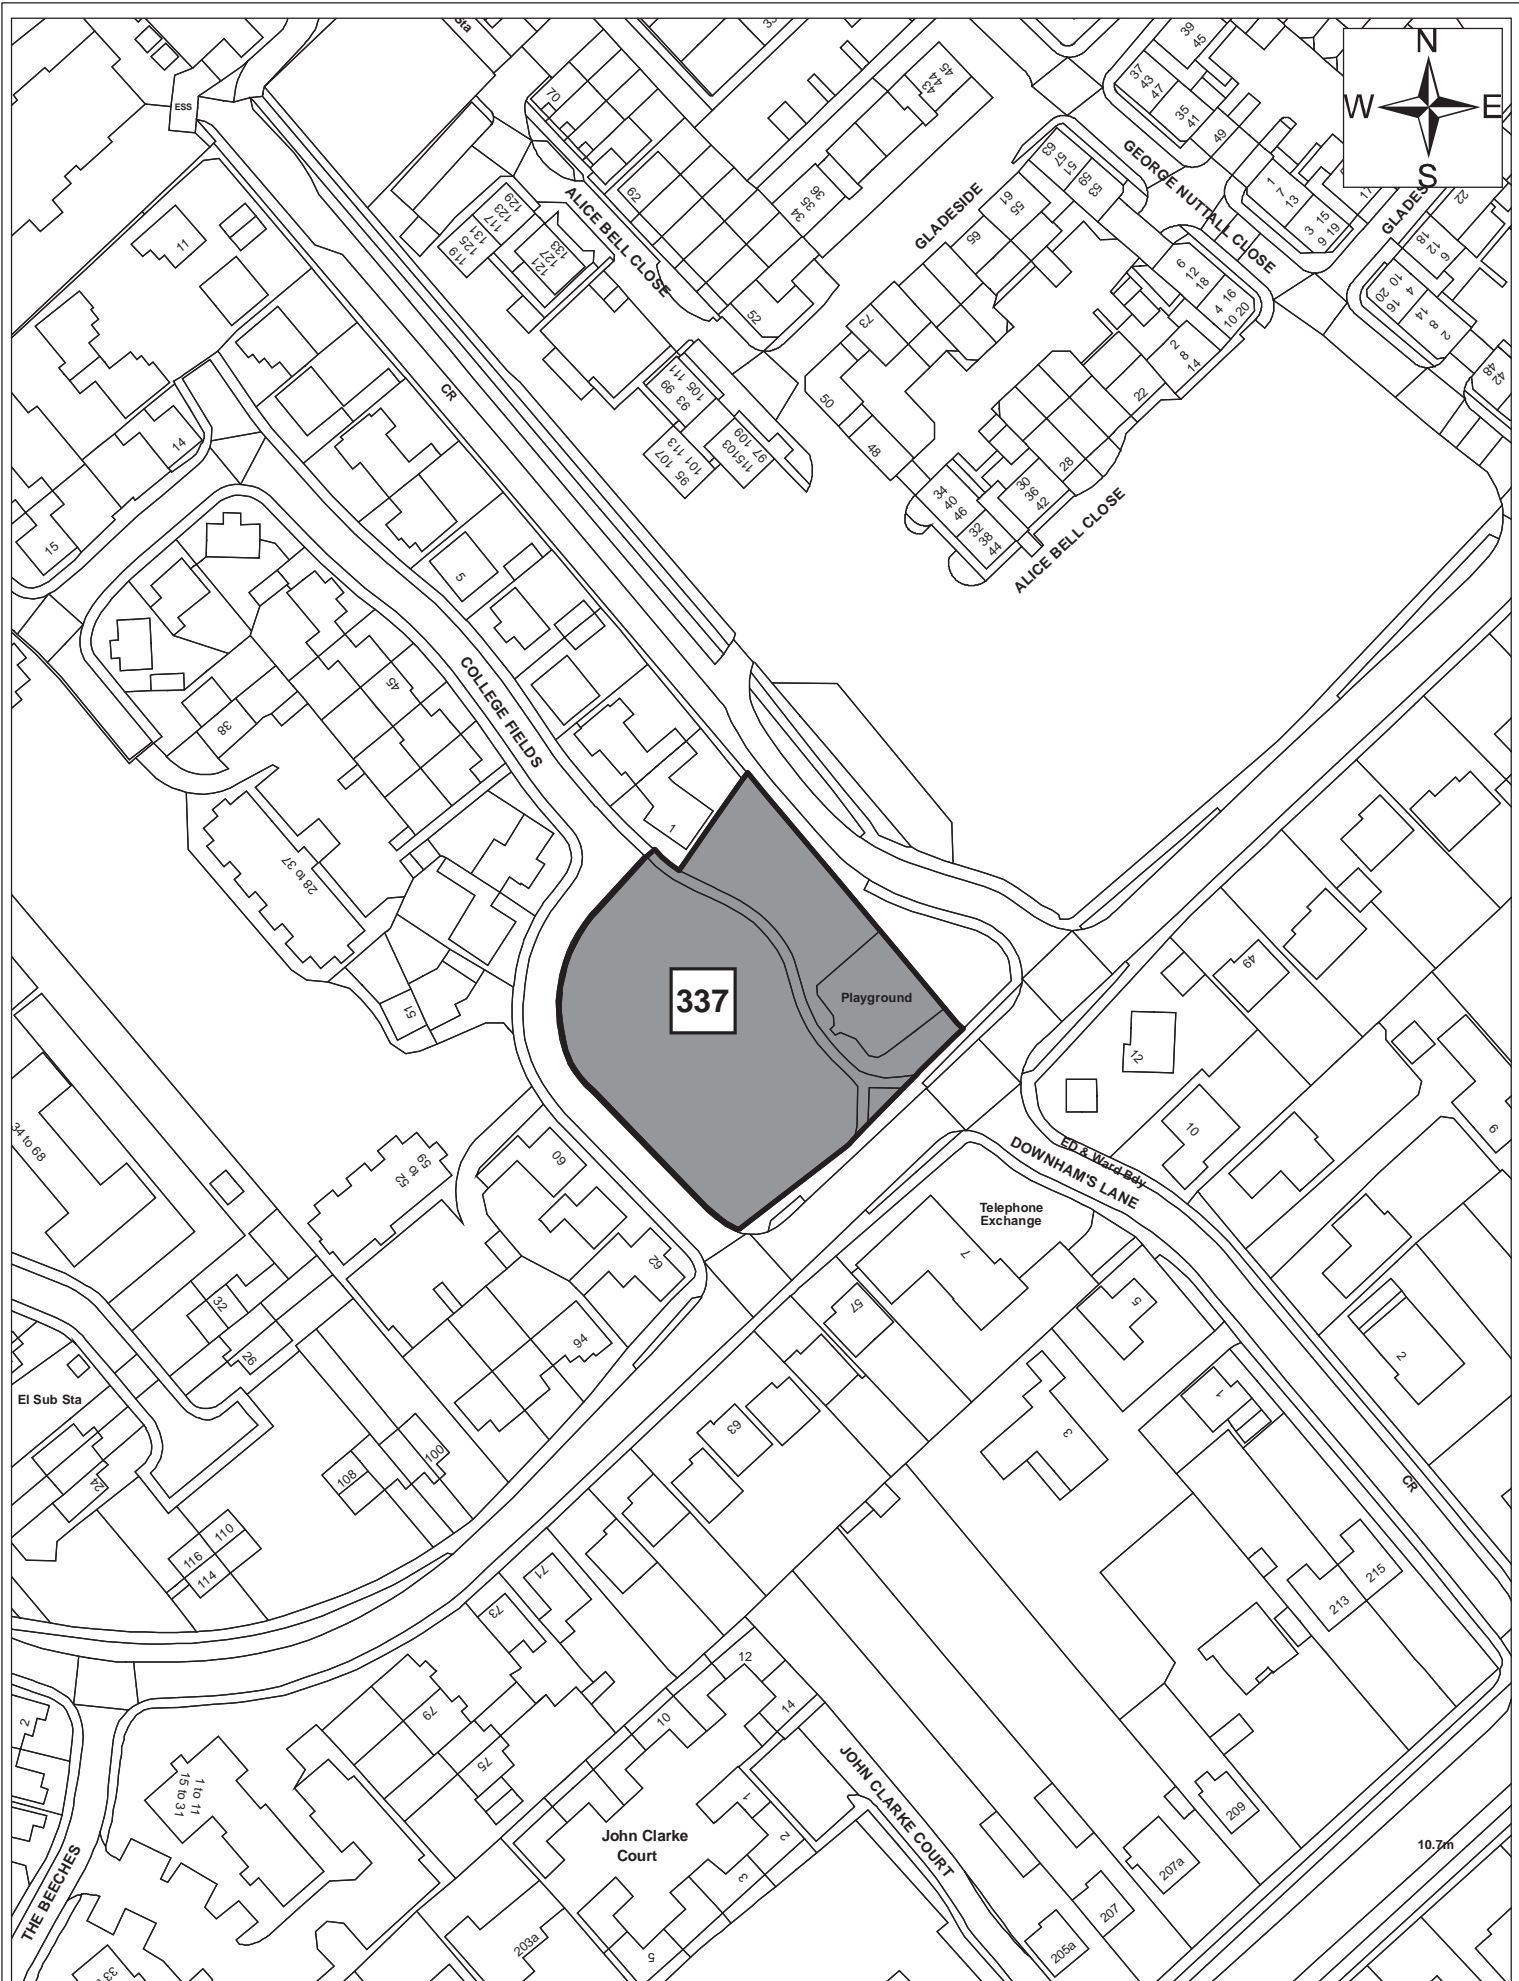

© Crown copyright and database right 2011. Ordnance Survey Licence number 100019730.

Site 329

© Crown copyright and database right 2011. Ordnance Survey Licence number 100019730.

Date:	1st September 2011
Produced by:	Matthew Merry
Section/Department:	Environment
Scale:	1:1,250