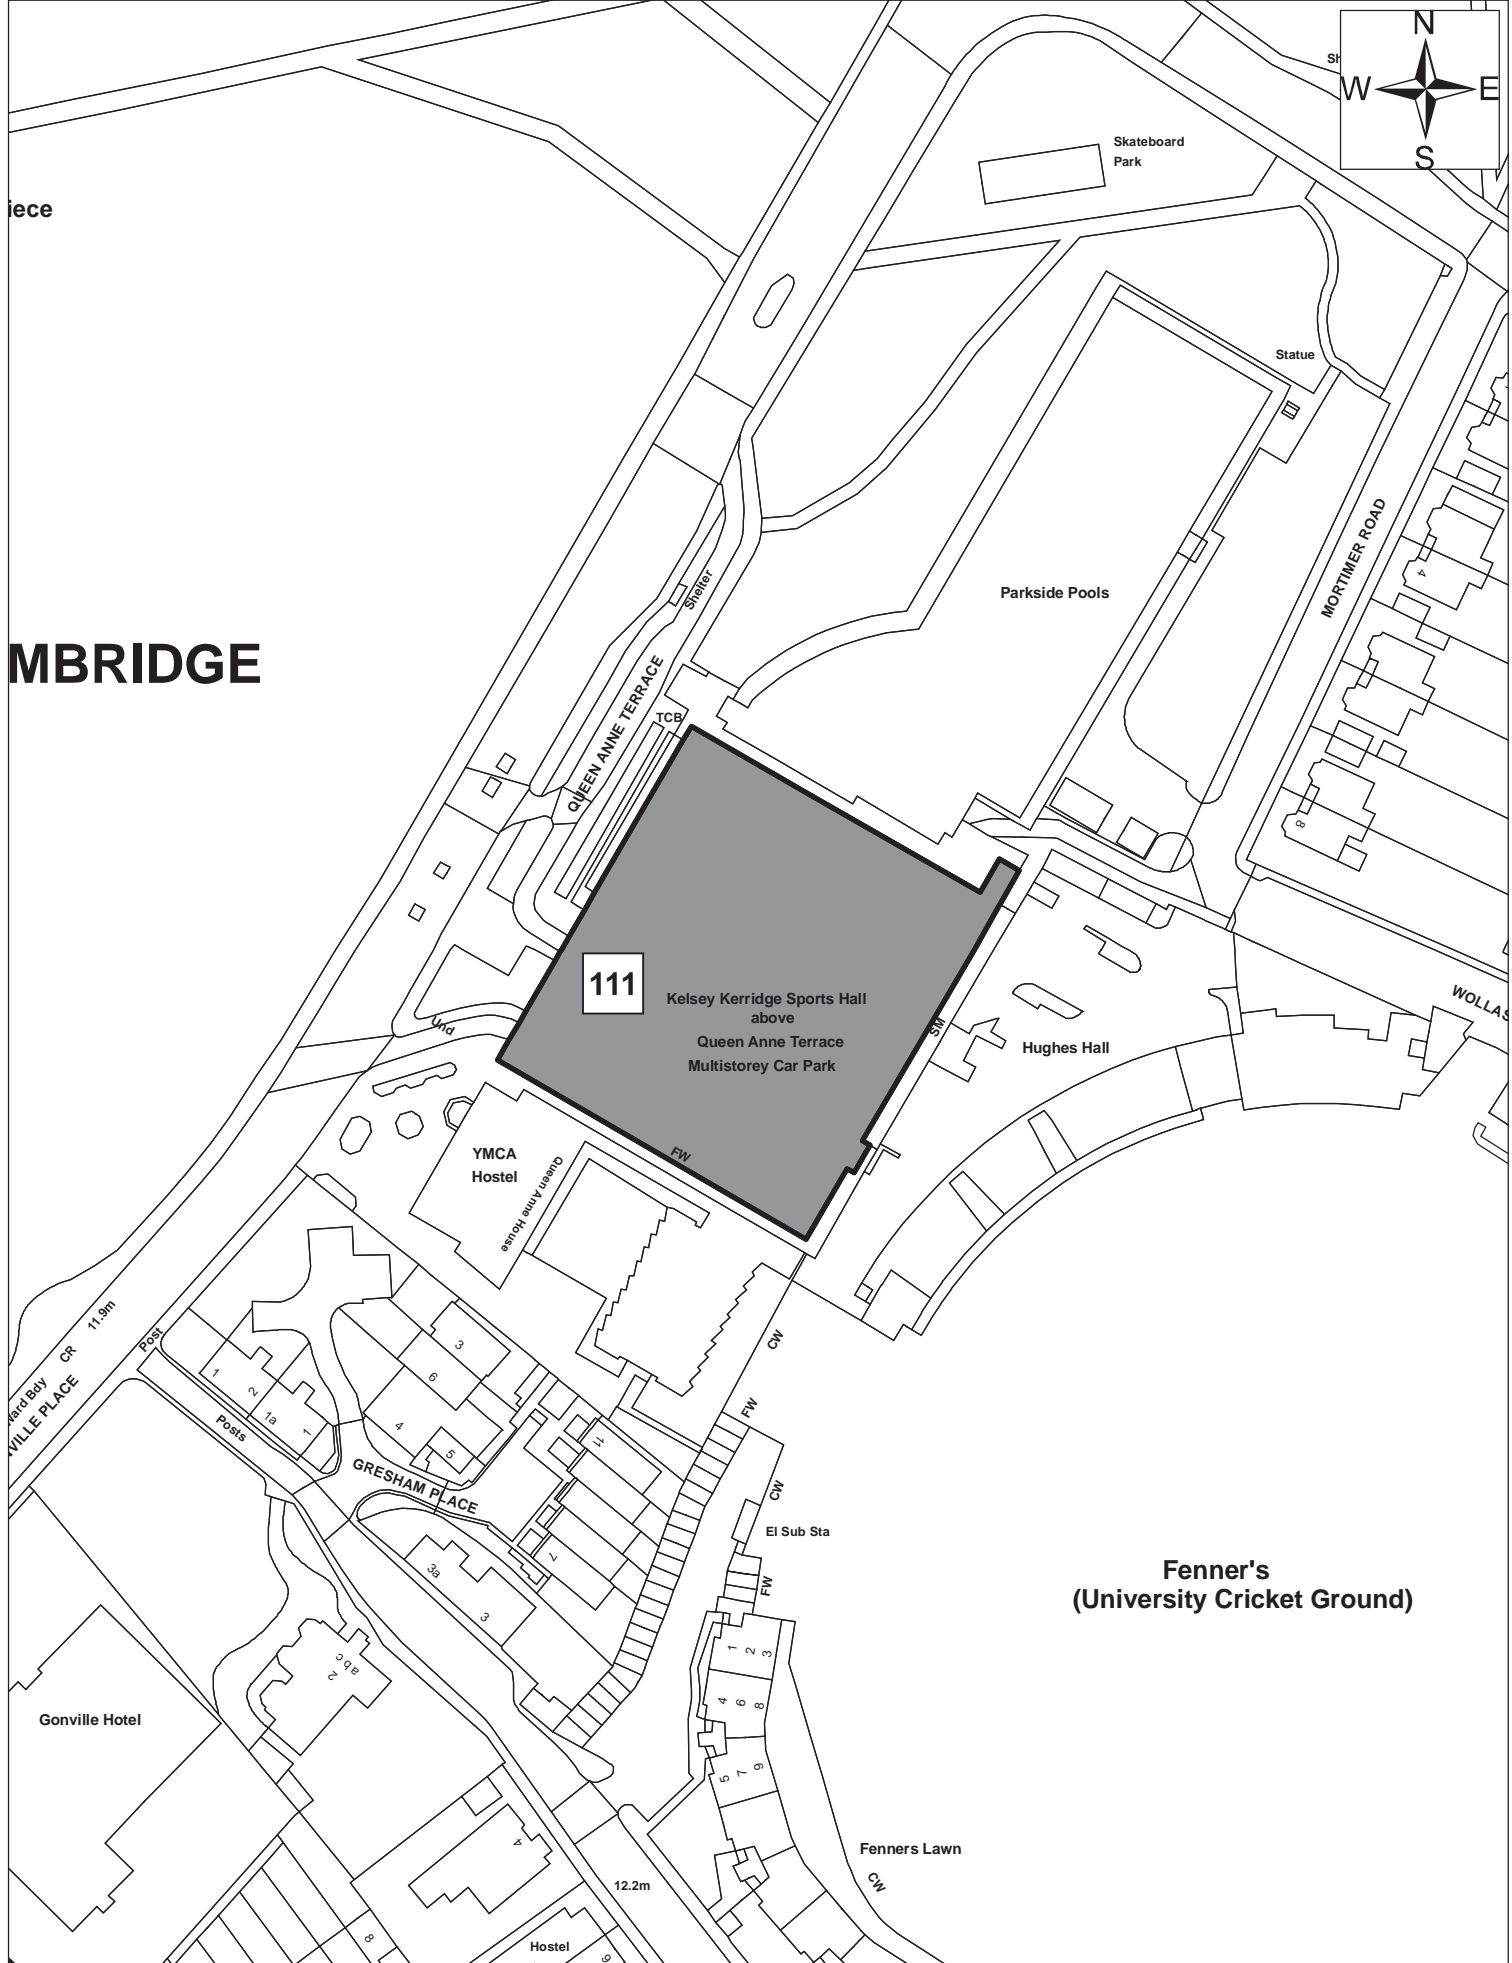

iece

MBRIDGE

Site 111

Date:	1st September 2011
Produced by:	Matthew Merry
Section/Department:	Environment
Scale:	1:1,250