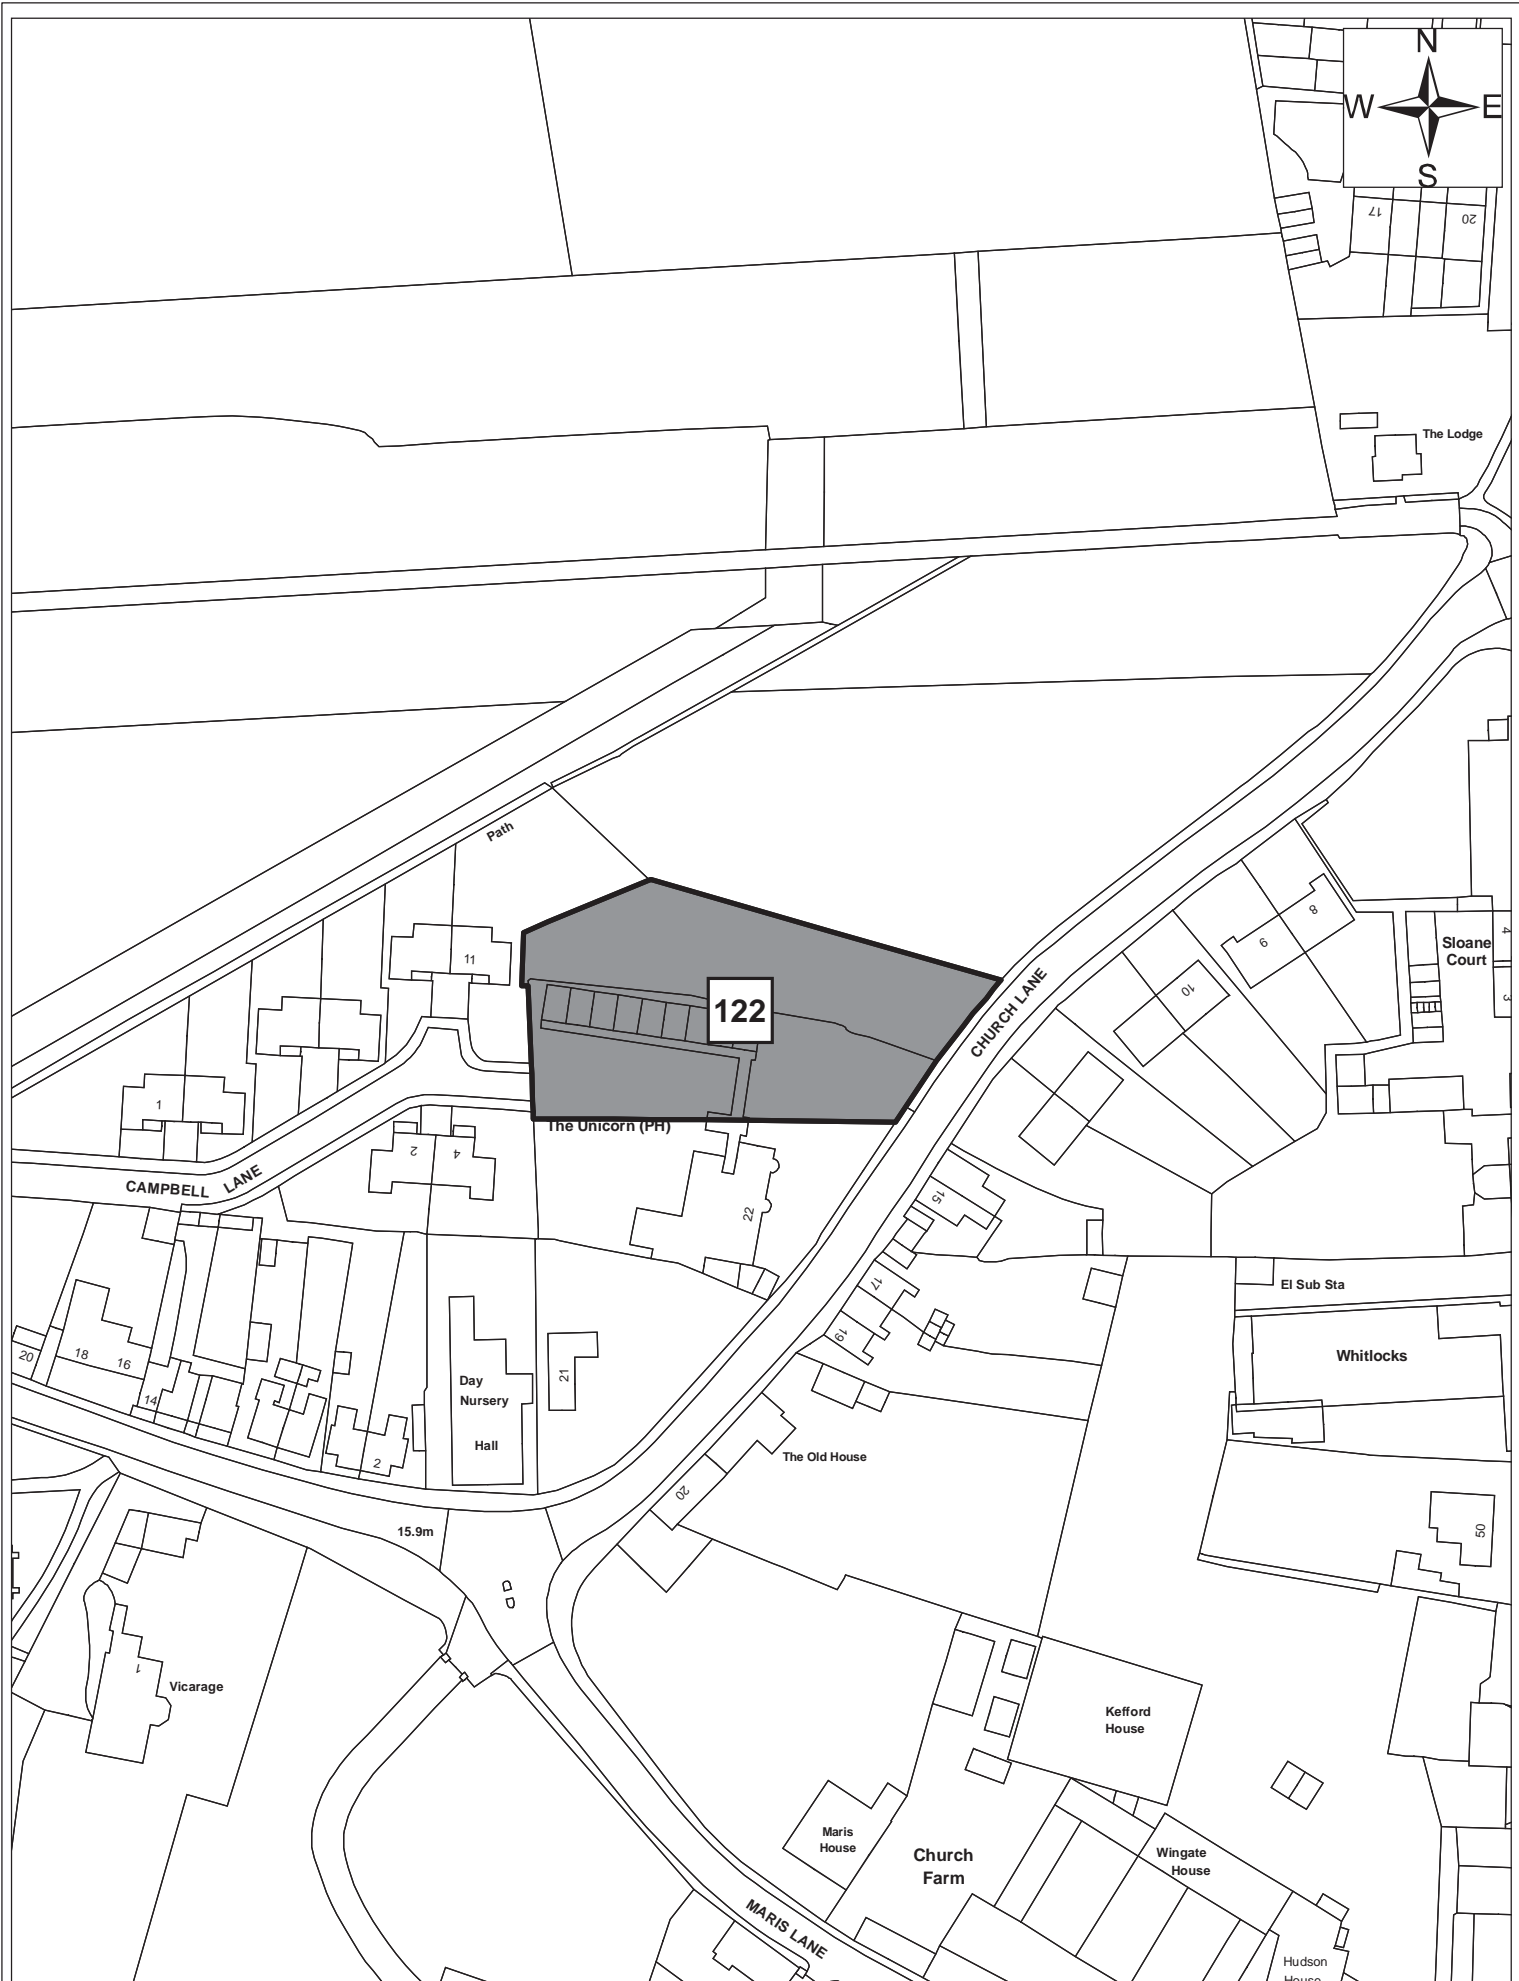

Site 122

Date:	1st September 2011
Produced by:	Matthew Merry
Section/Department:	Environment
Scale:	1:1,250