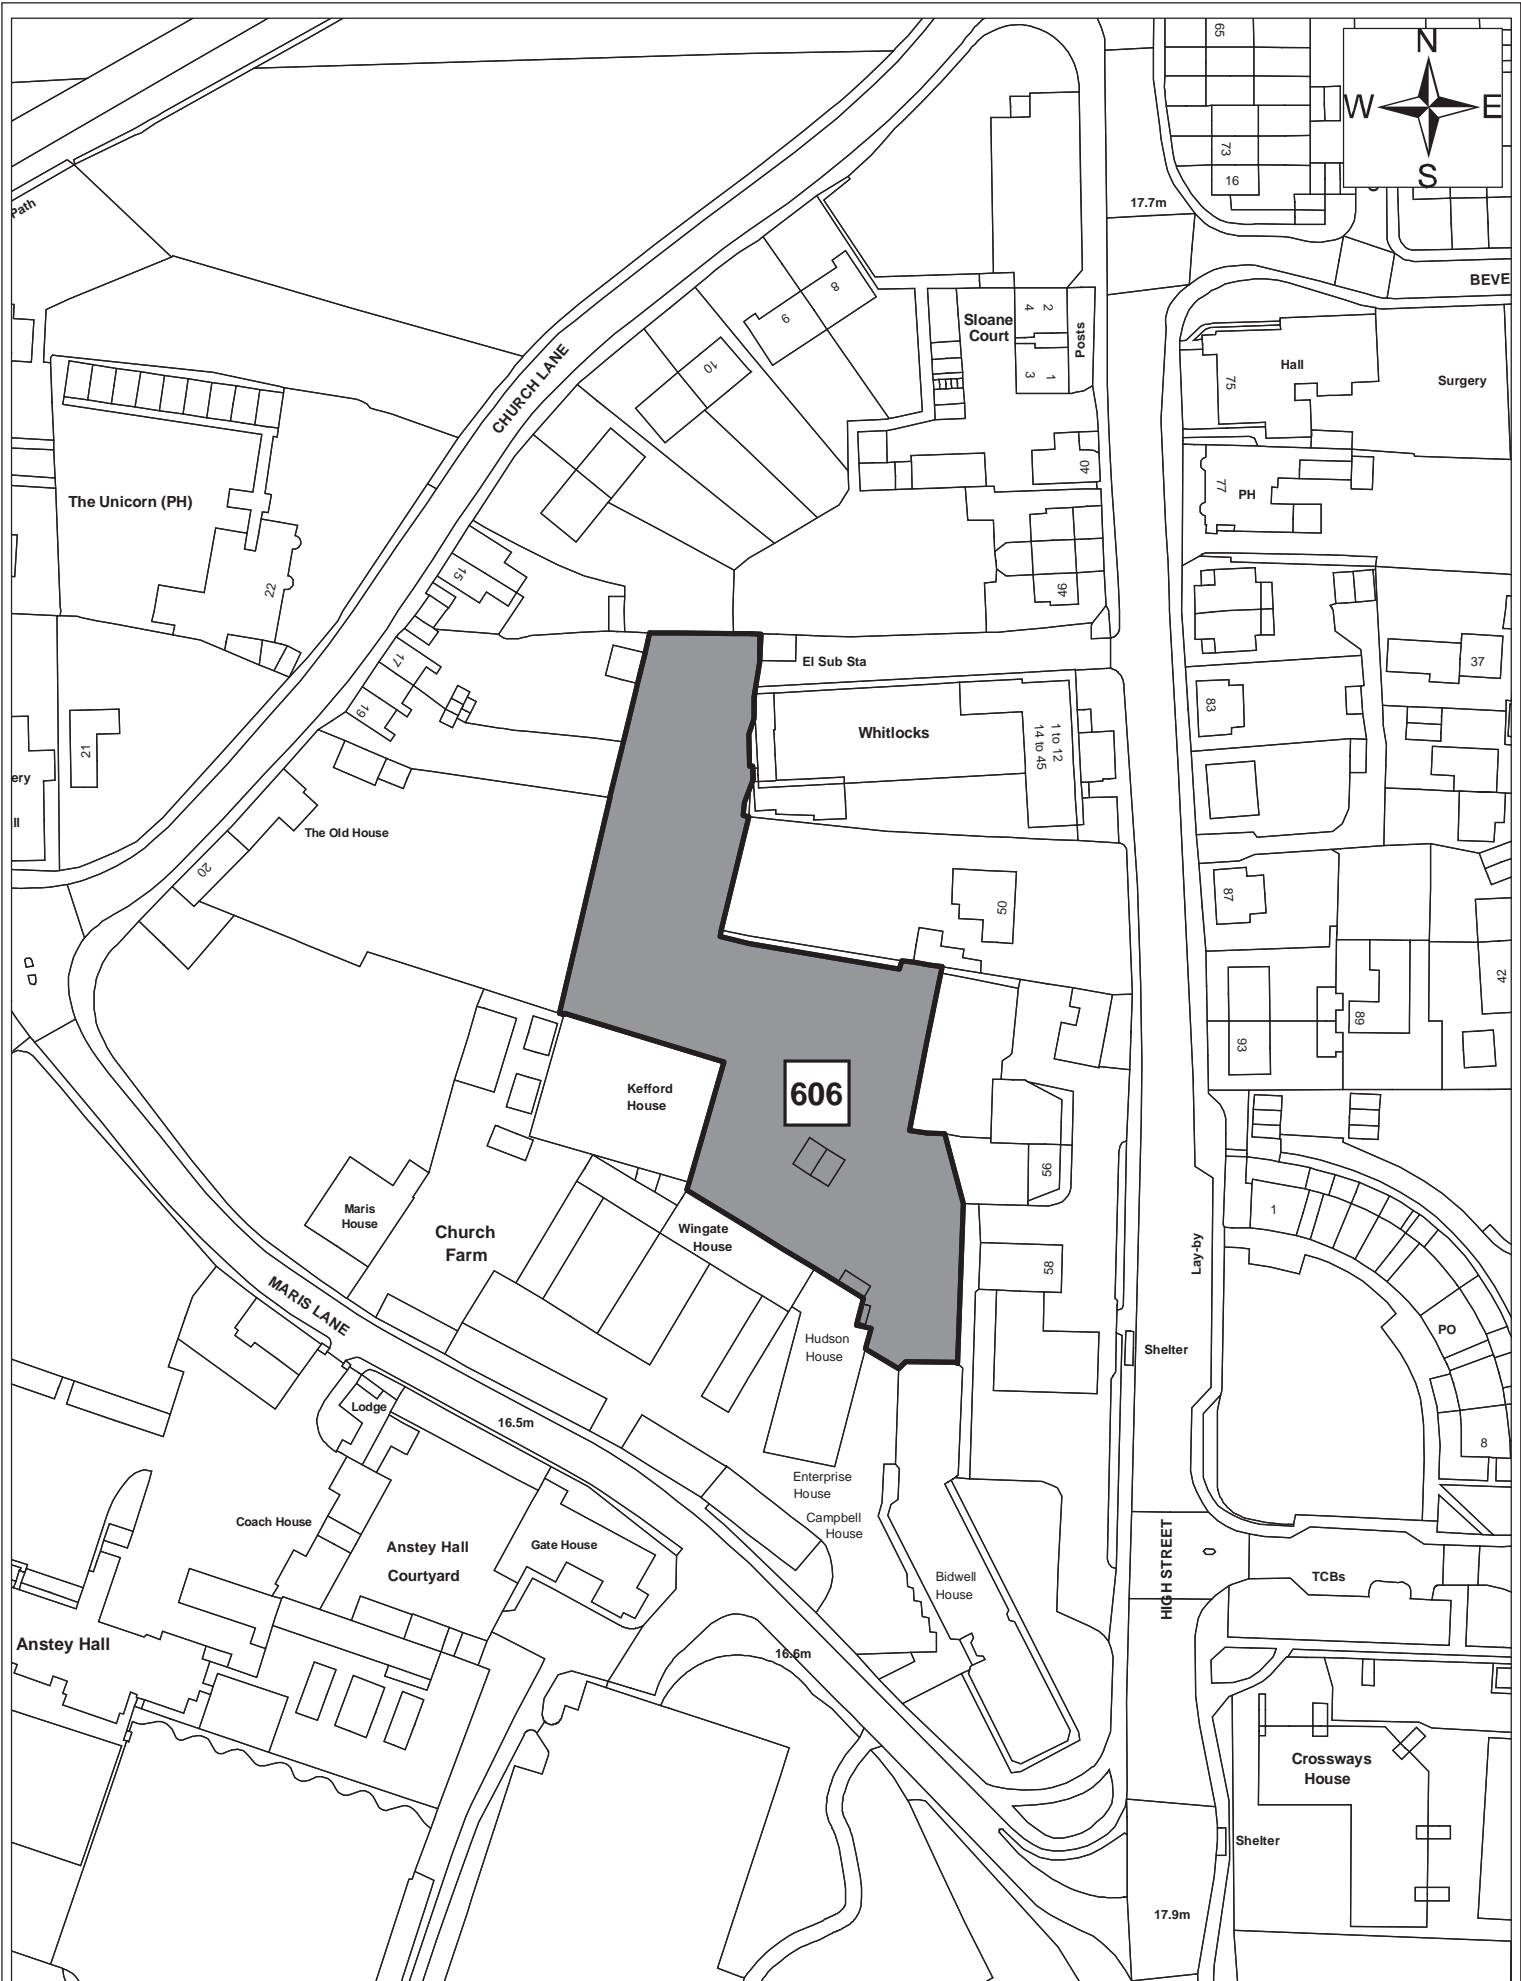

Site 592

© Crown copyright and database right 2011. Ordnance Survey Licence number 100019730.

Date:	1st September 2011
Produced by:	Matthew Merry
Section/Department:	Environment
Scale:	1:1,250

Site 606

© Crown copyright and database right 2011. Ordnance Survey Licence number 100019730.