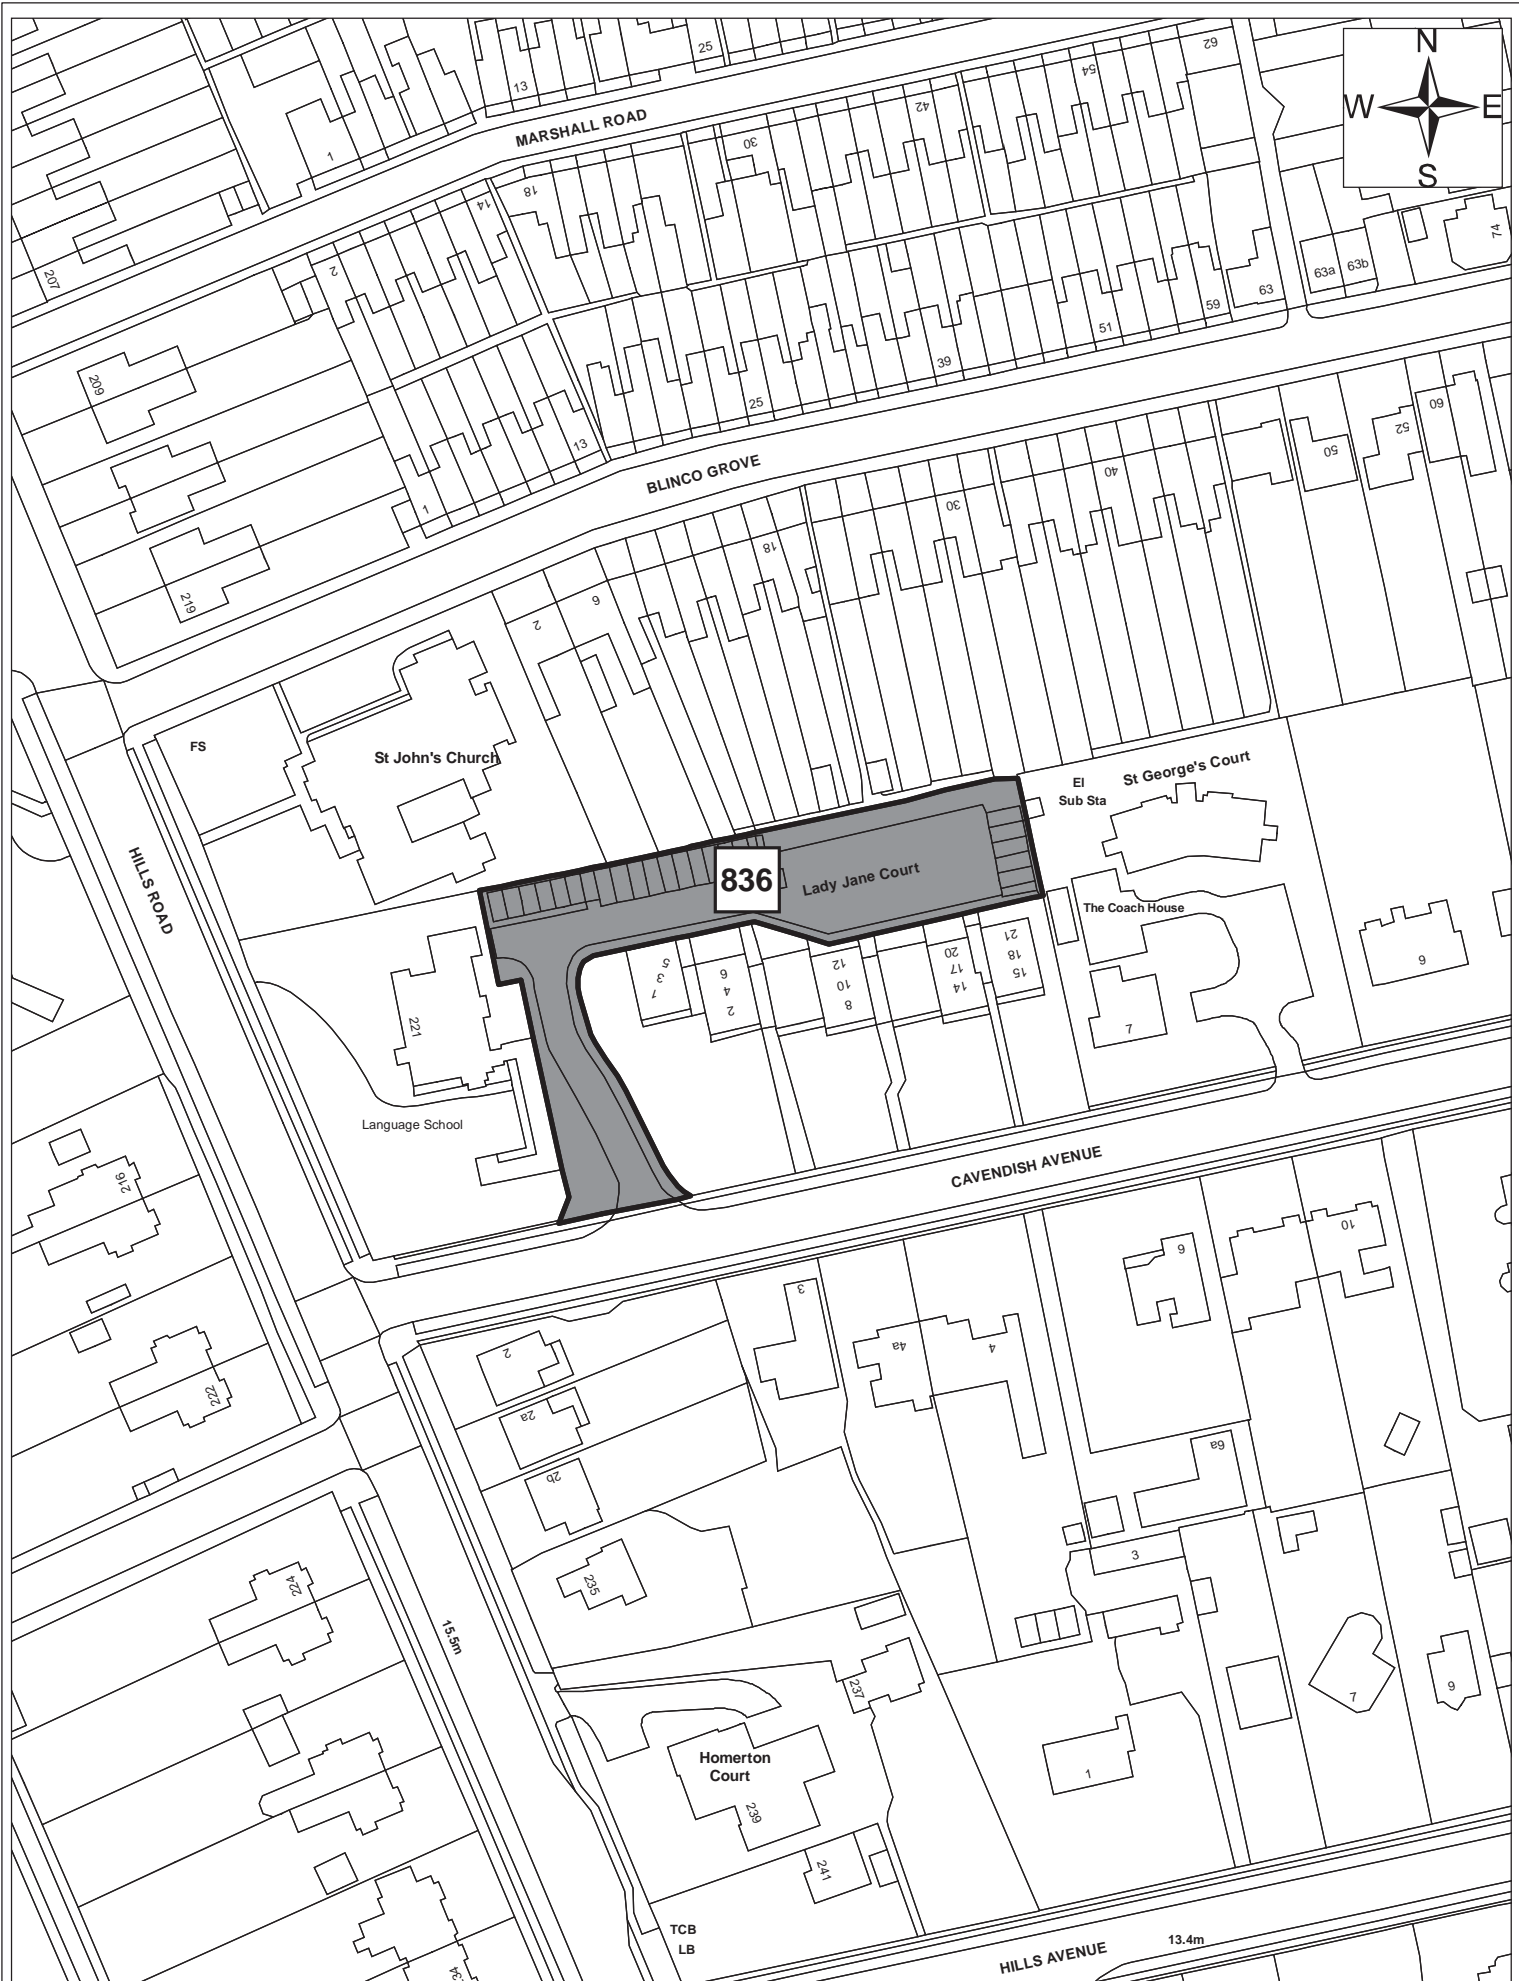

Site 836

Date:	1st September 2011
Produced by:	Matthew Merry
Section/Department:	Environment
Scale:	1:1,250