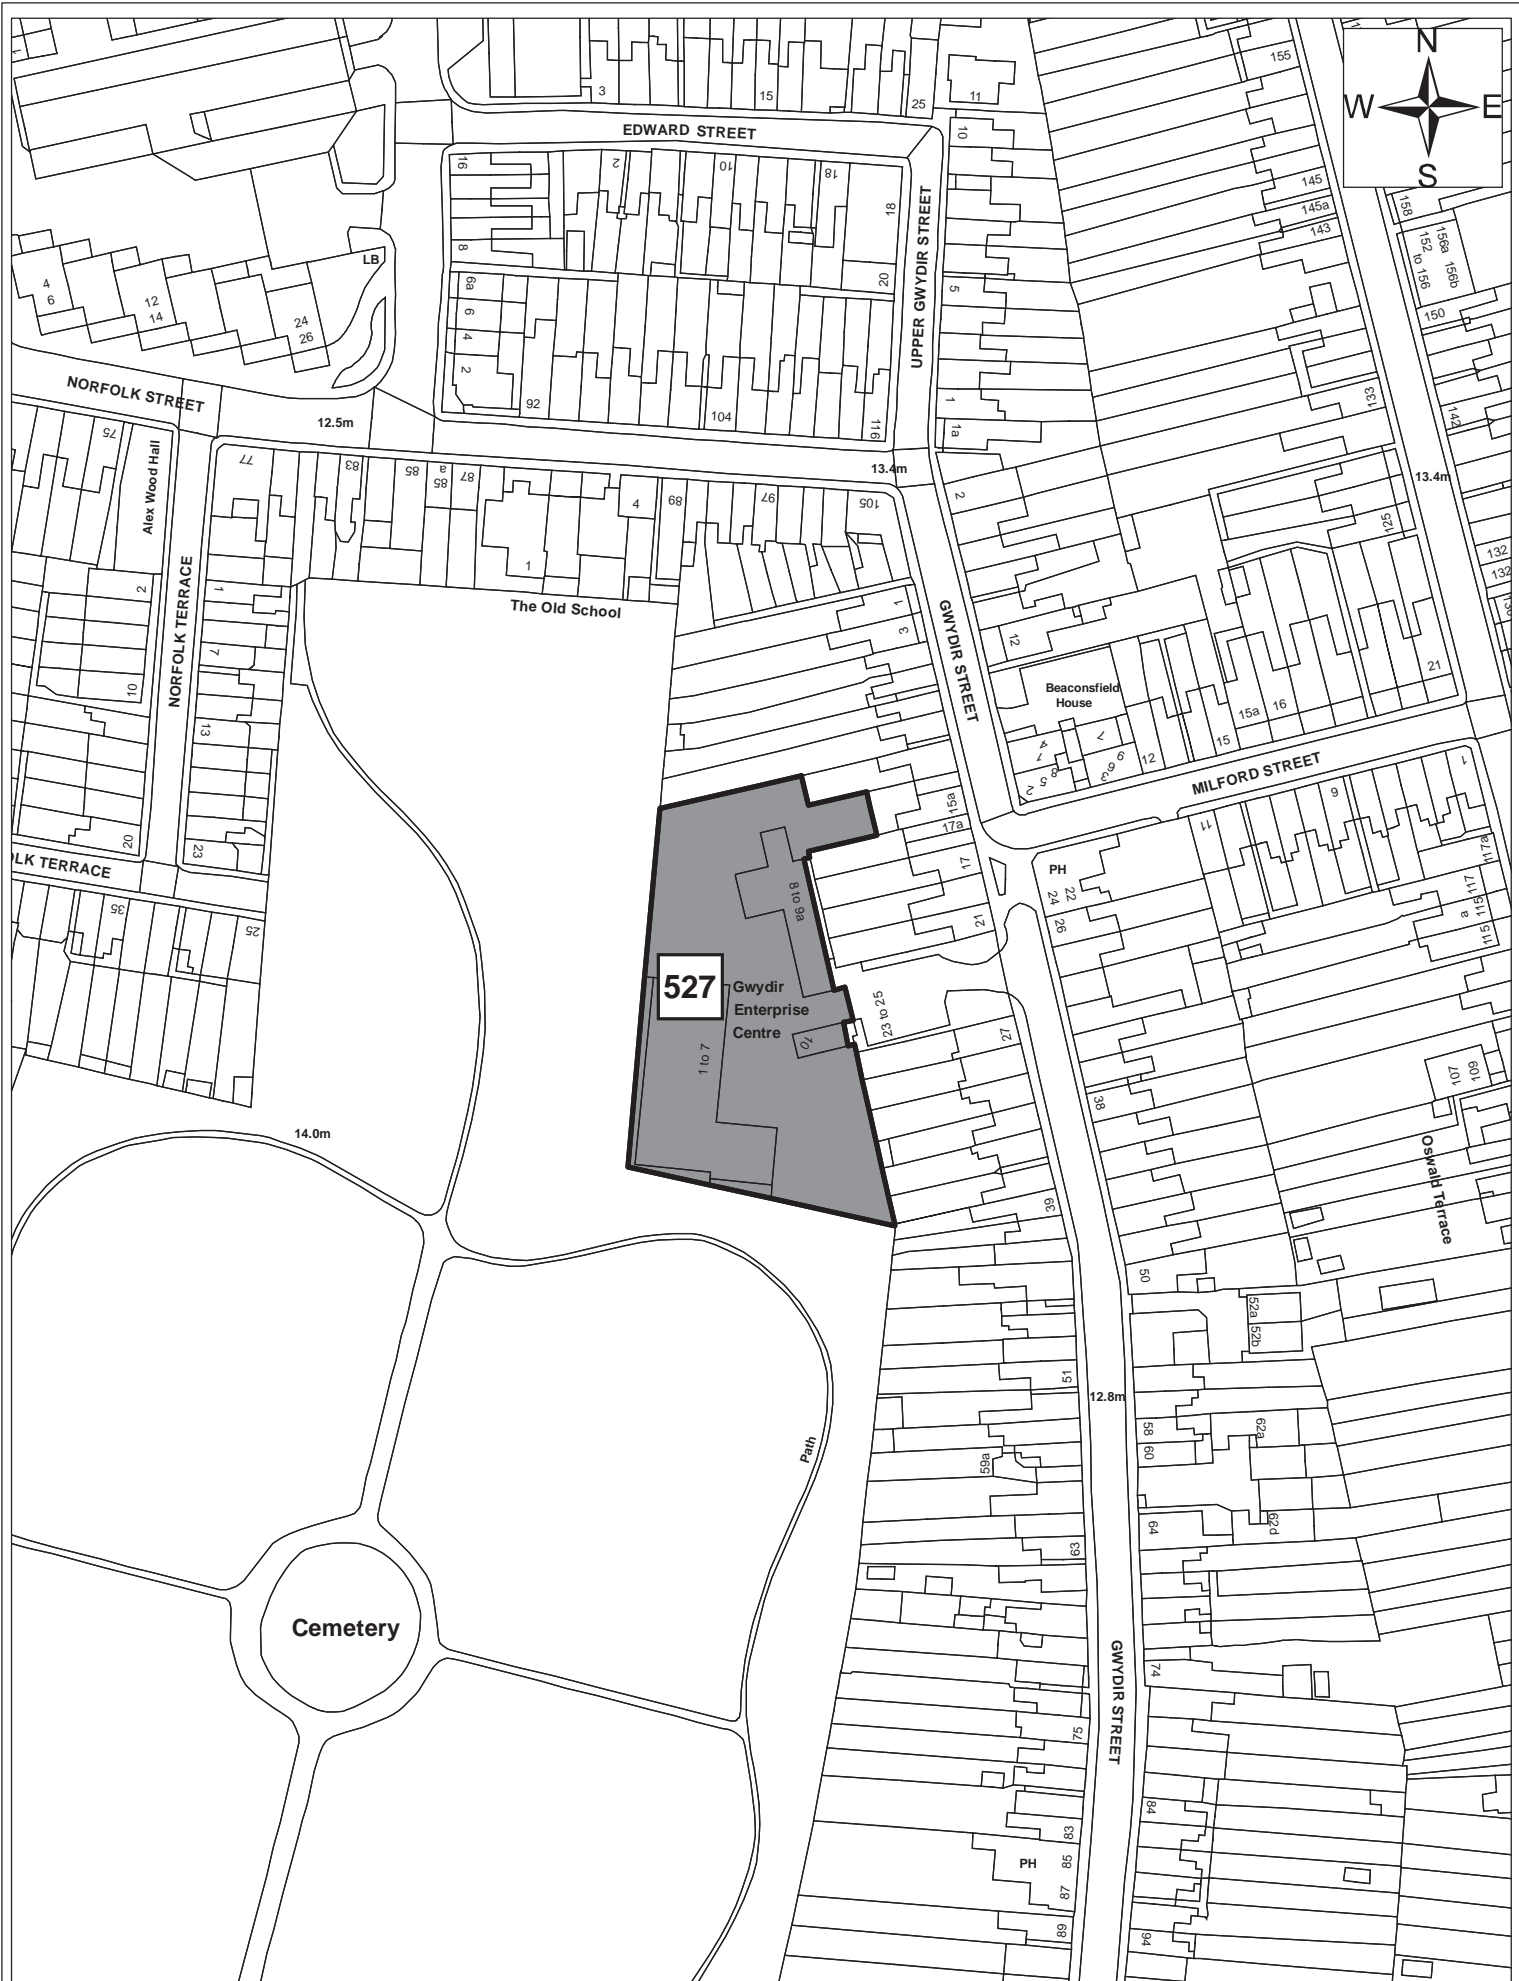

Site 527

© Crown copyright and database right 2011. Ordnance Survey Licence number 100019730.

Date:	1st September 2011
Produced by:	Matthew Merry
Section/Department:	Environment
Scale:	1:1,250