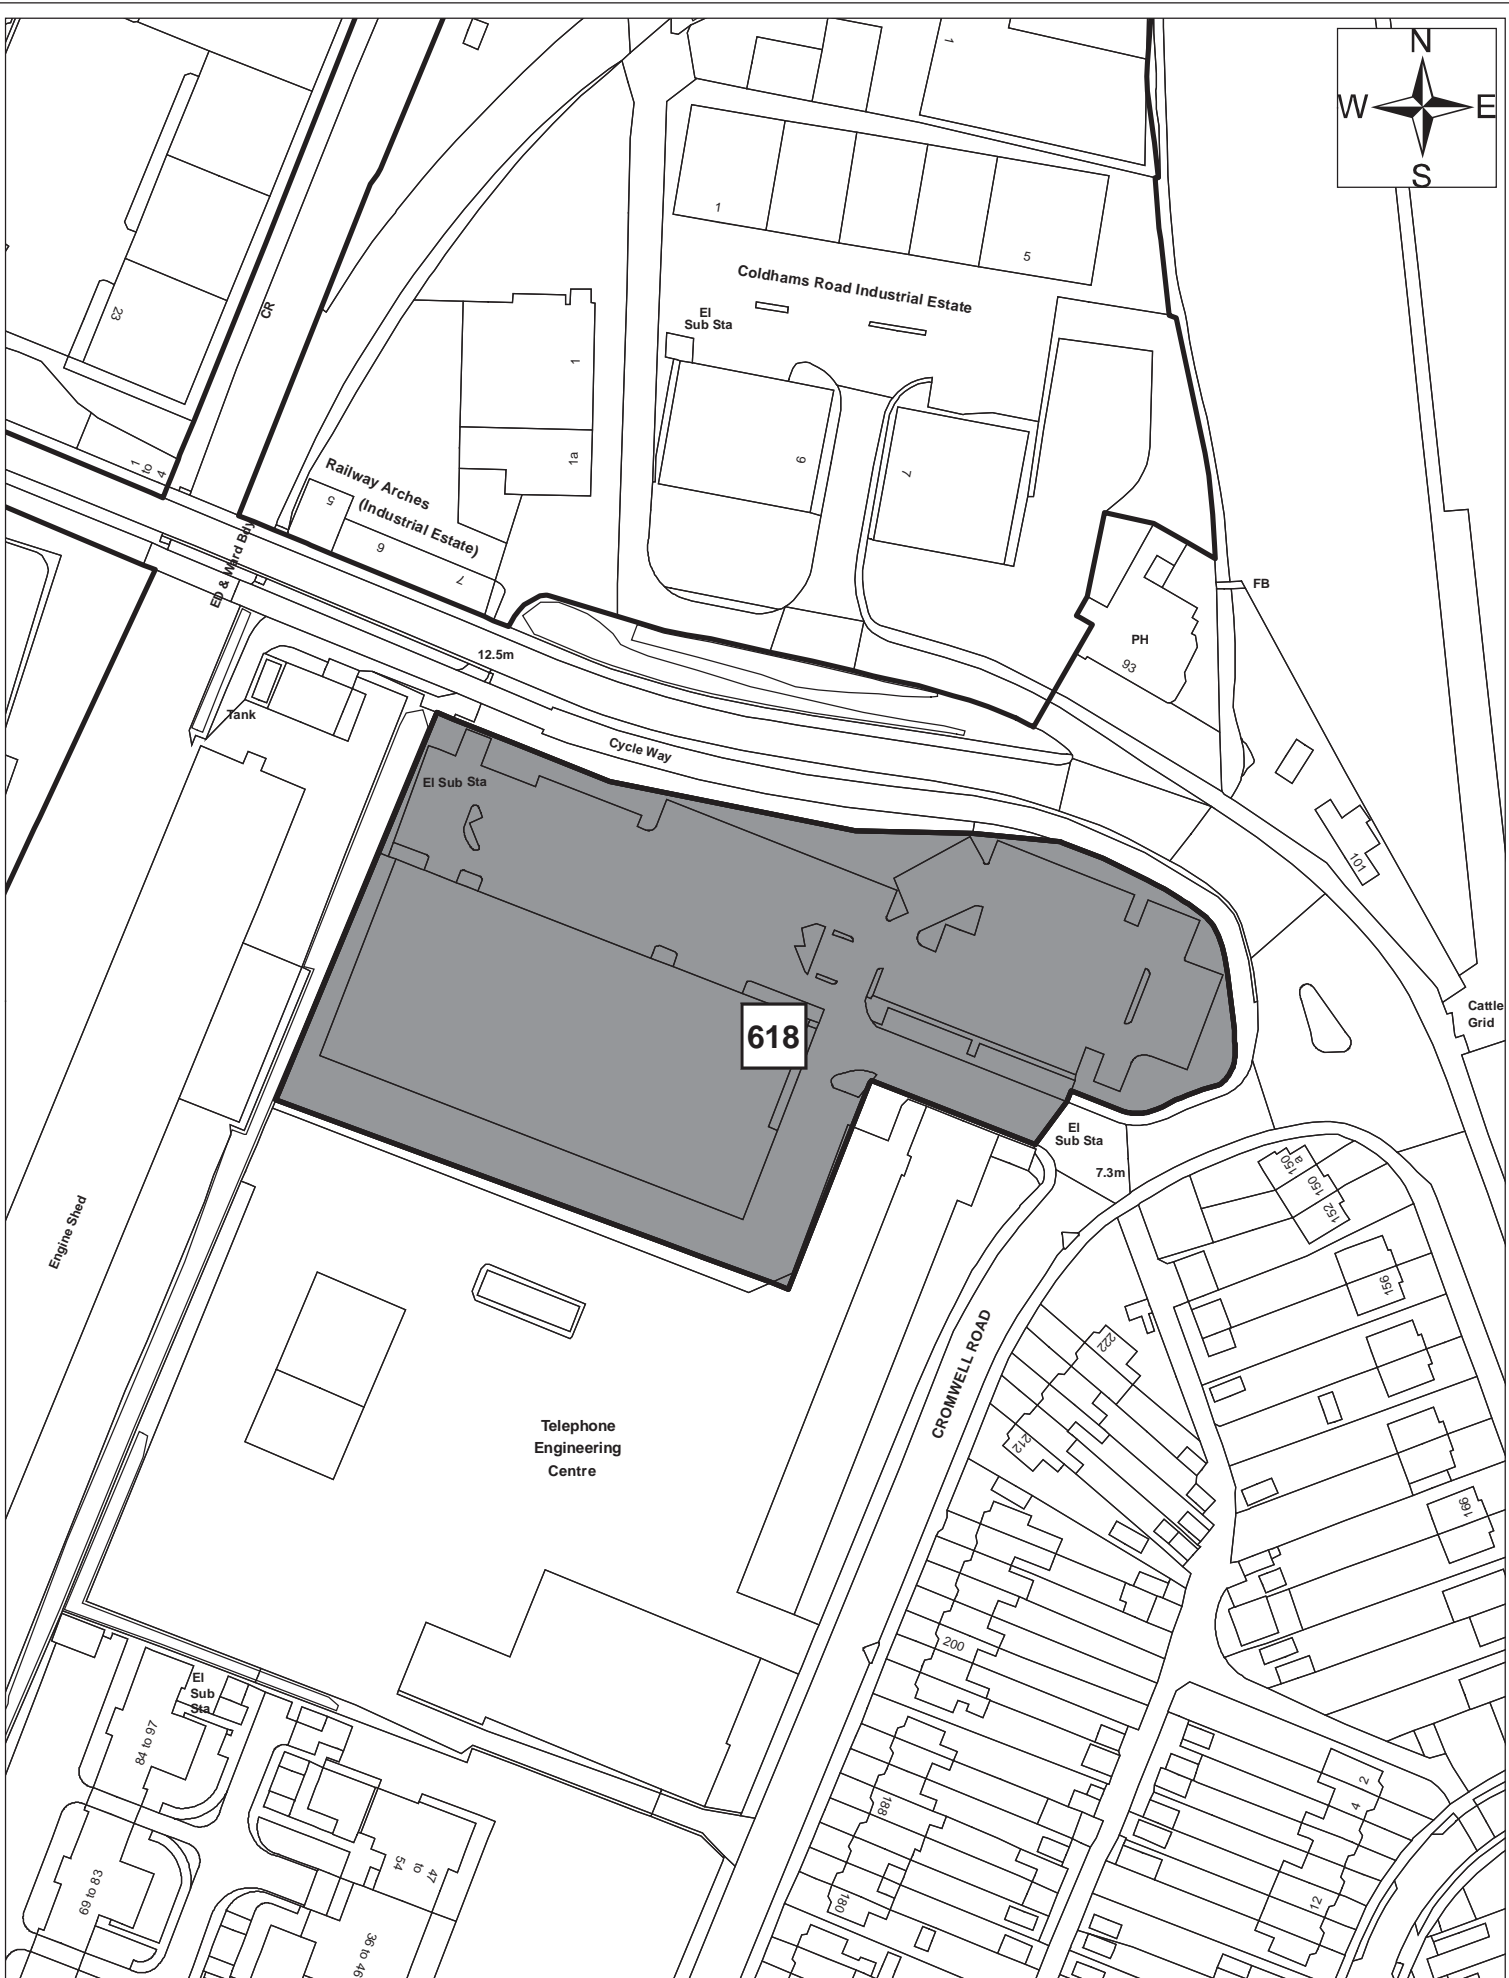

618

Site 618

Date:	1st September 2011
Produced by:	Matthew Merry
Section/Department:	Environment
Scale:	1:1,250