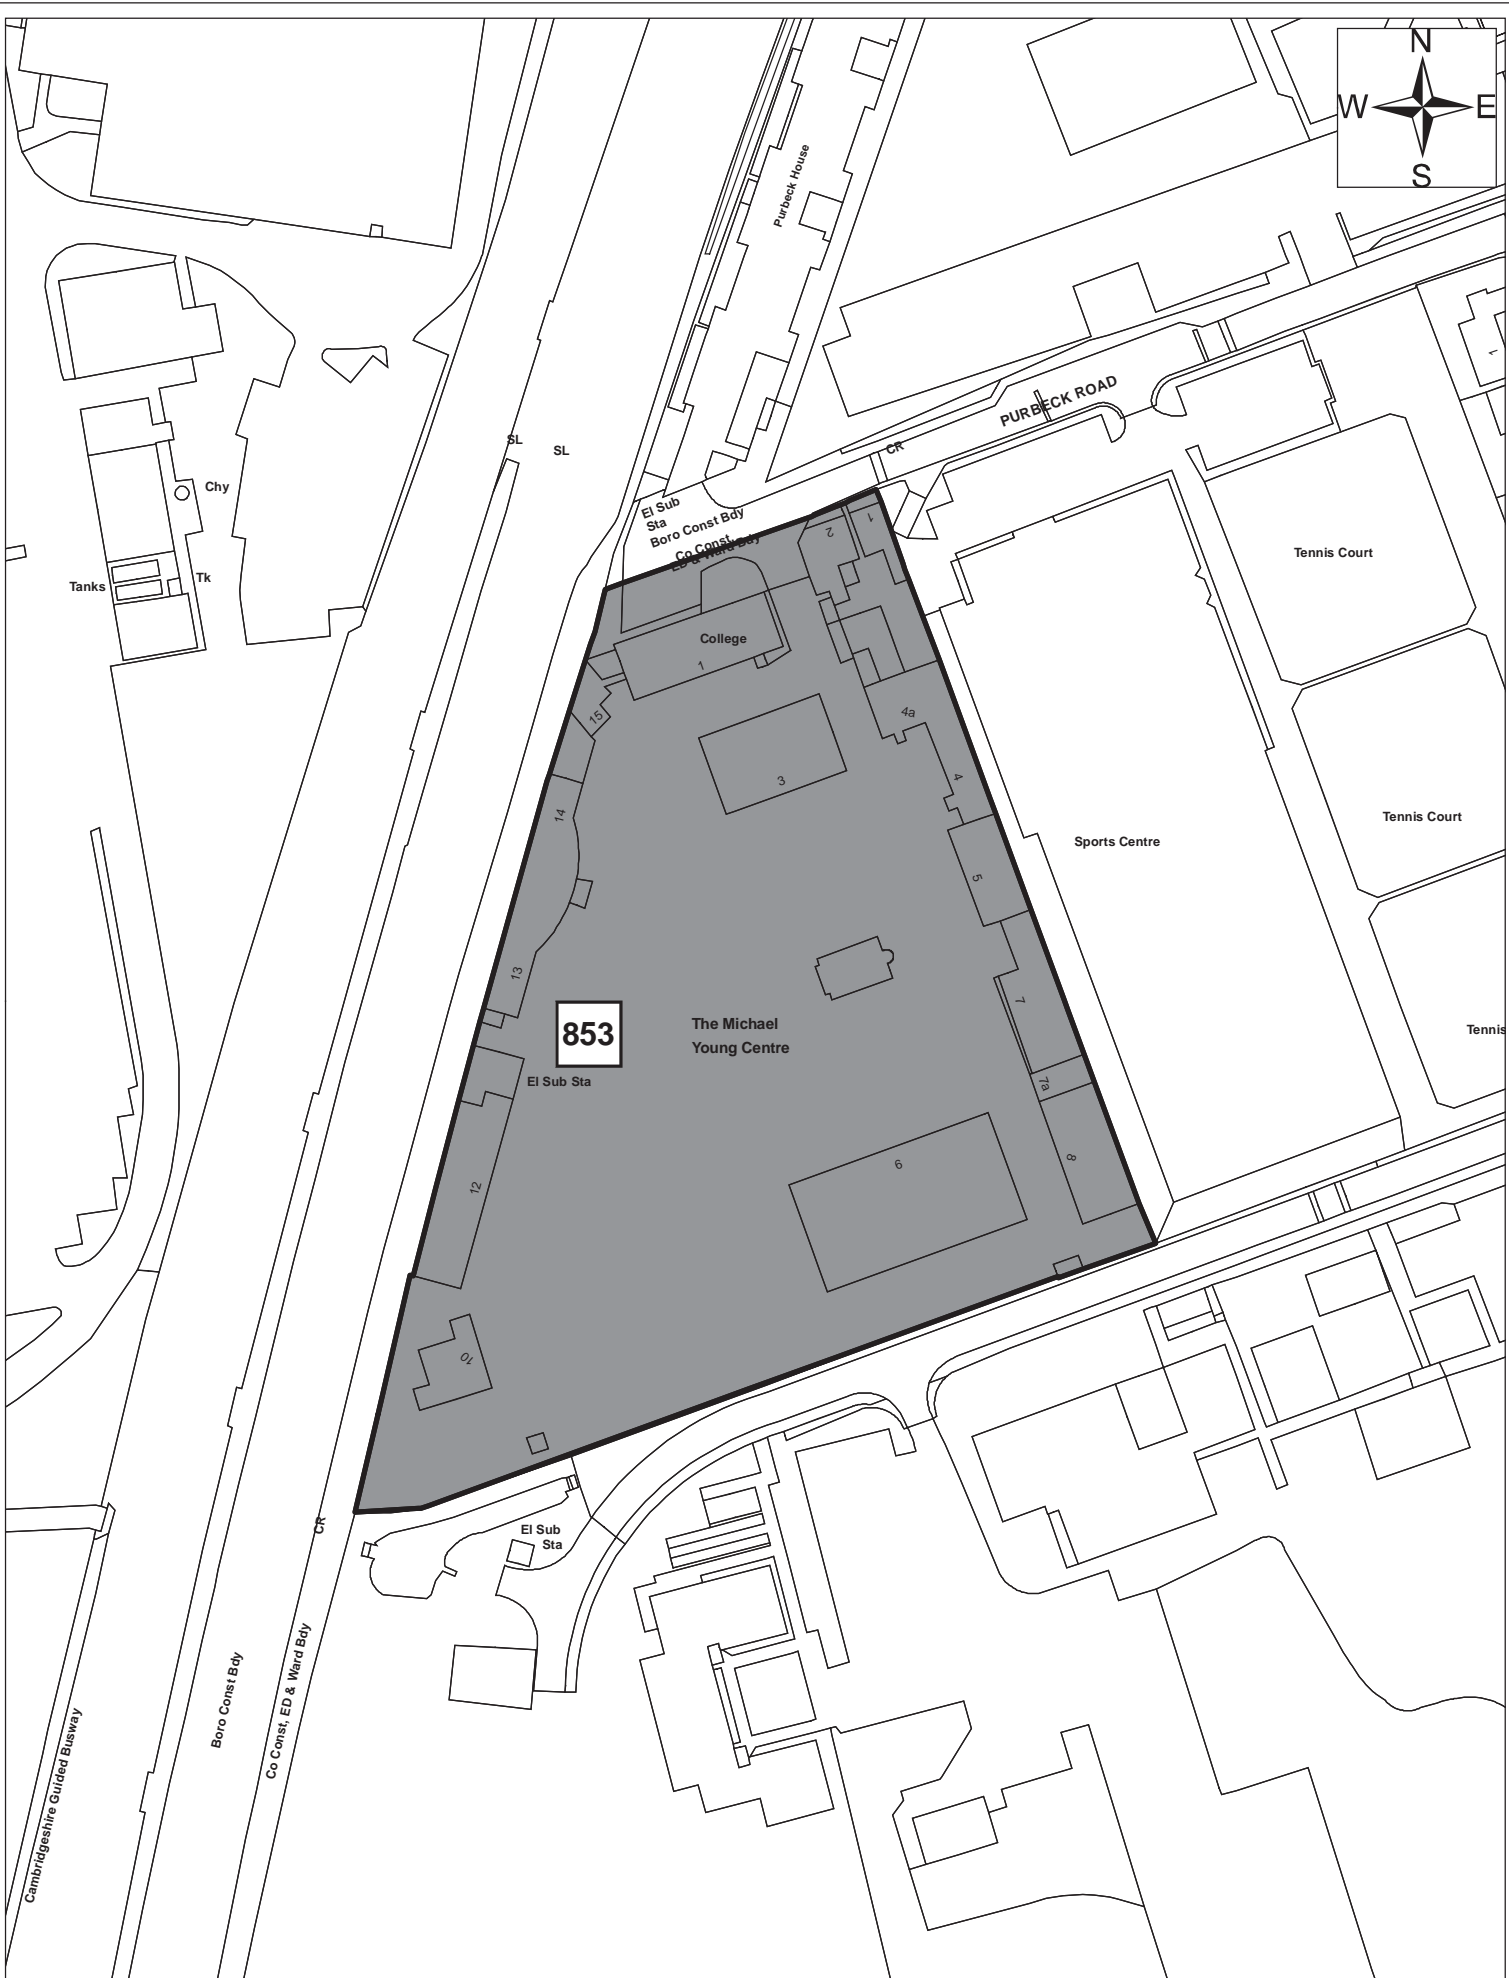

Site 850

Date:	1st September 2011
Produced by:	Matthew Merry
Section/Department:	Environment
Scale:	1:1,250

Site 852

© Crown copyright and database right 2011. Ordnance Survey Licence number 100019730.

Date:	1st September 2011
Produced by:	Matthew Merry
Section/Department:	Environment
Scale:	1:1,250