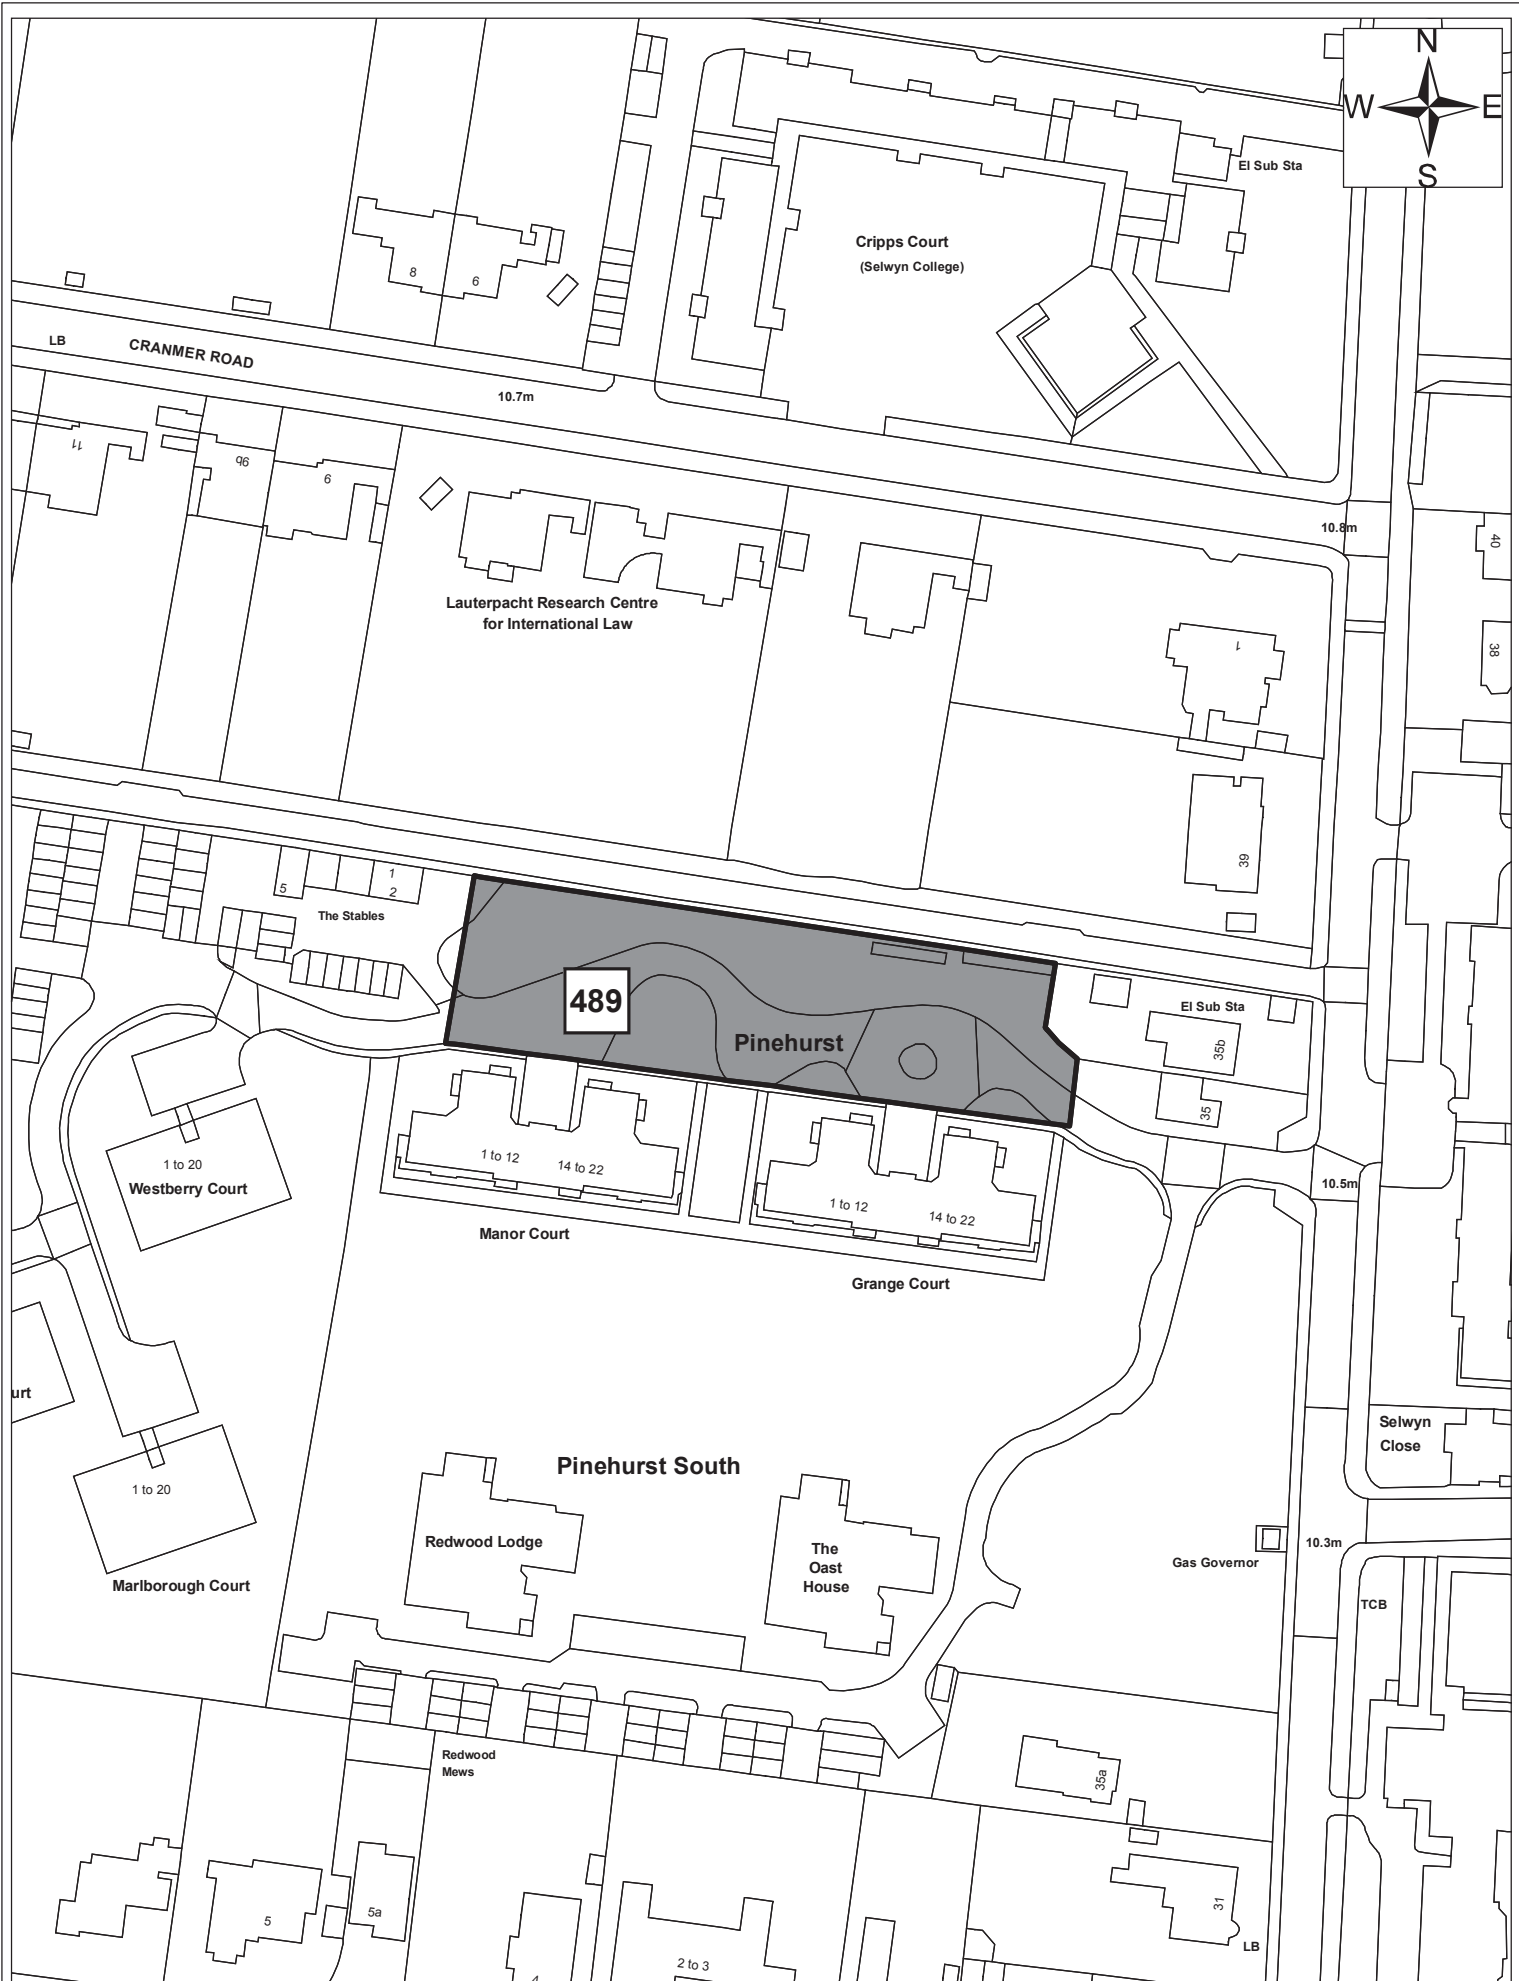

Site 489

Date:	1st September 2011
Produced by:	Matthew Merry
Section/Department:	Environment
Scale:	1:1,250