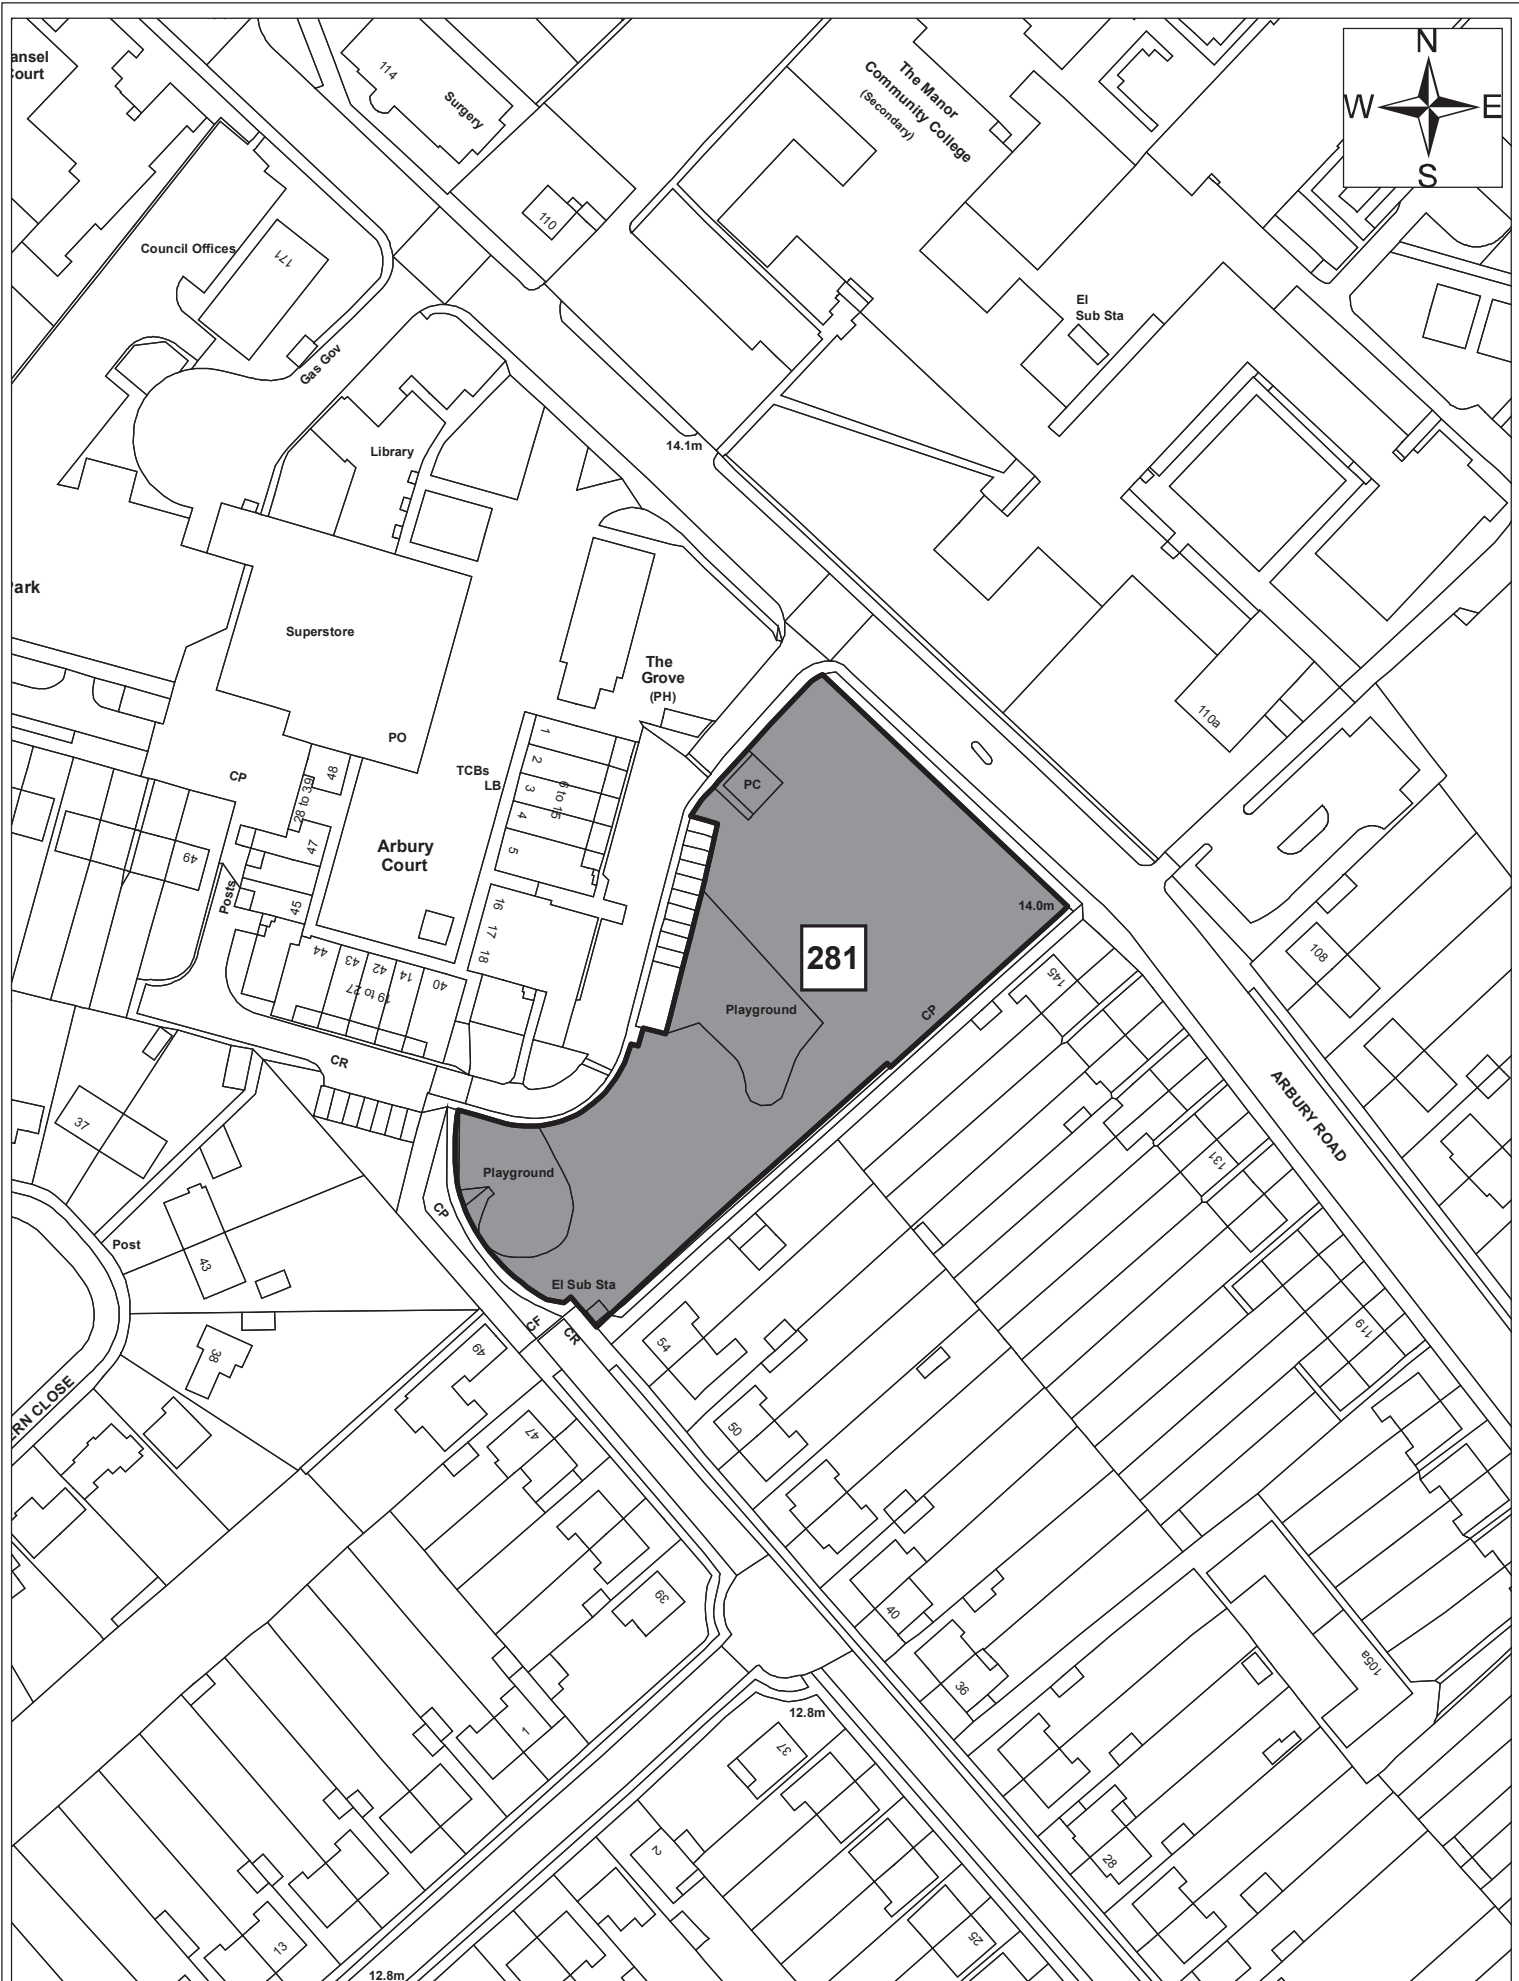

Site 281

Date:	1st September 2011
Produced by:	Matthew Merry
Section/Department:	Environment
Scale:	1:1,250