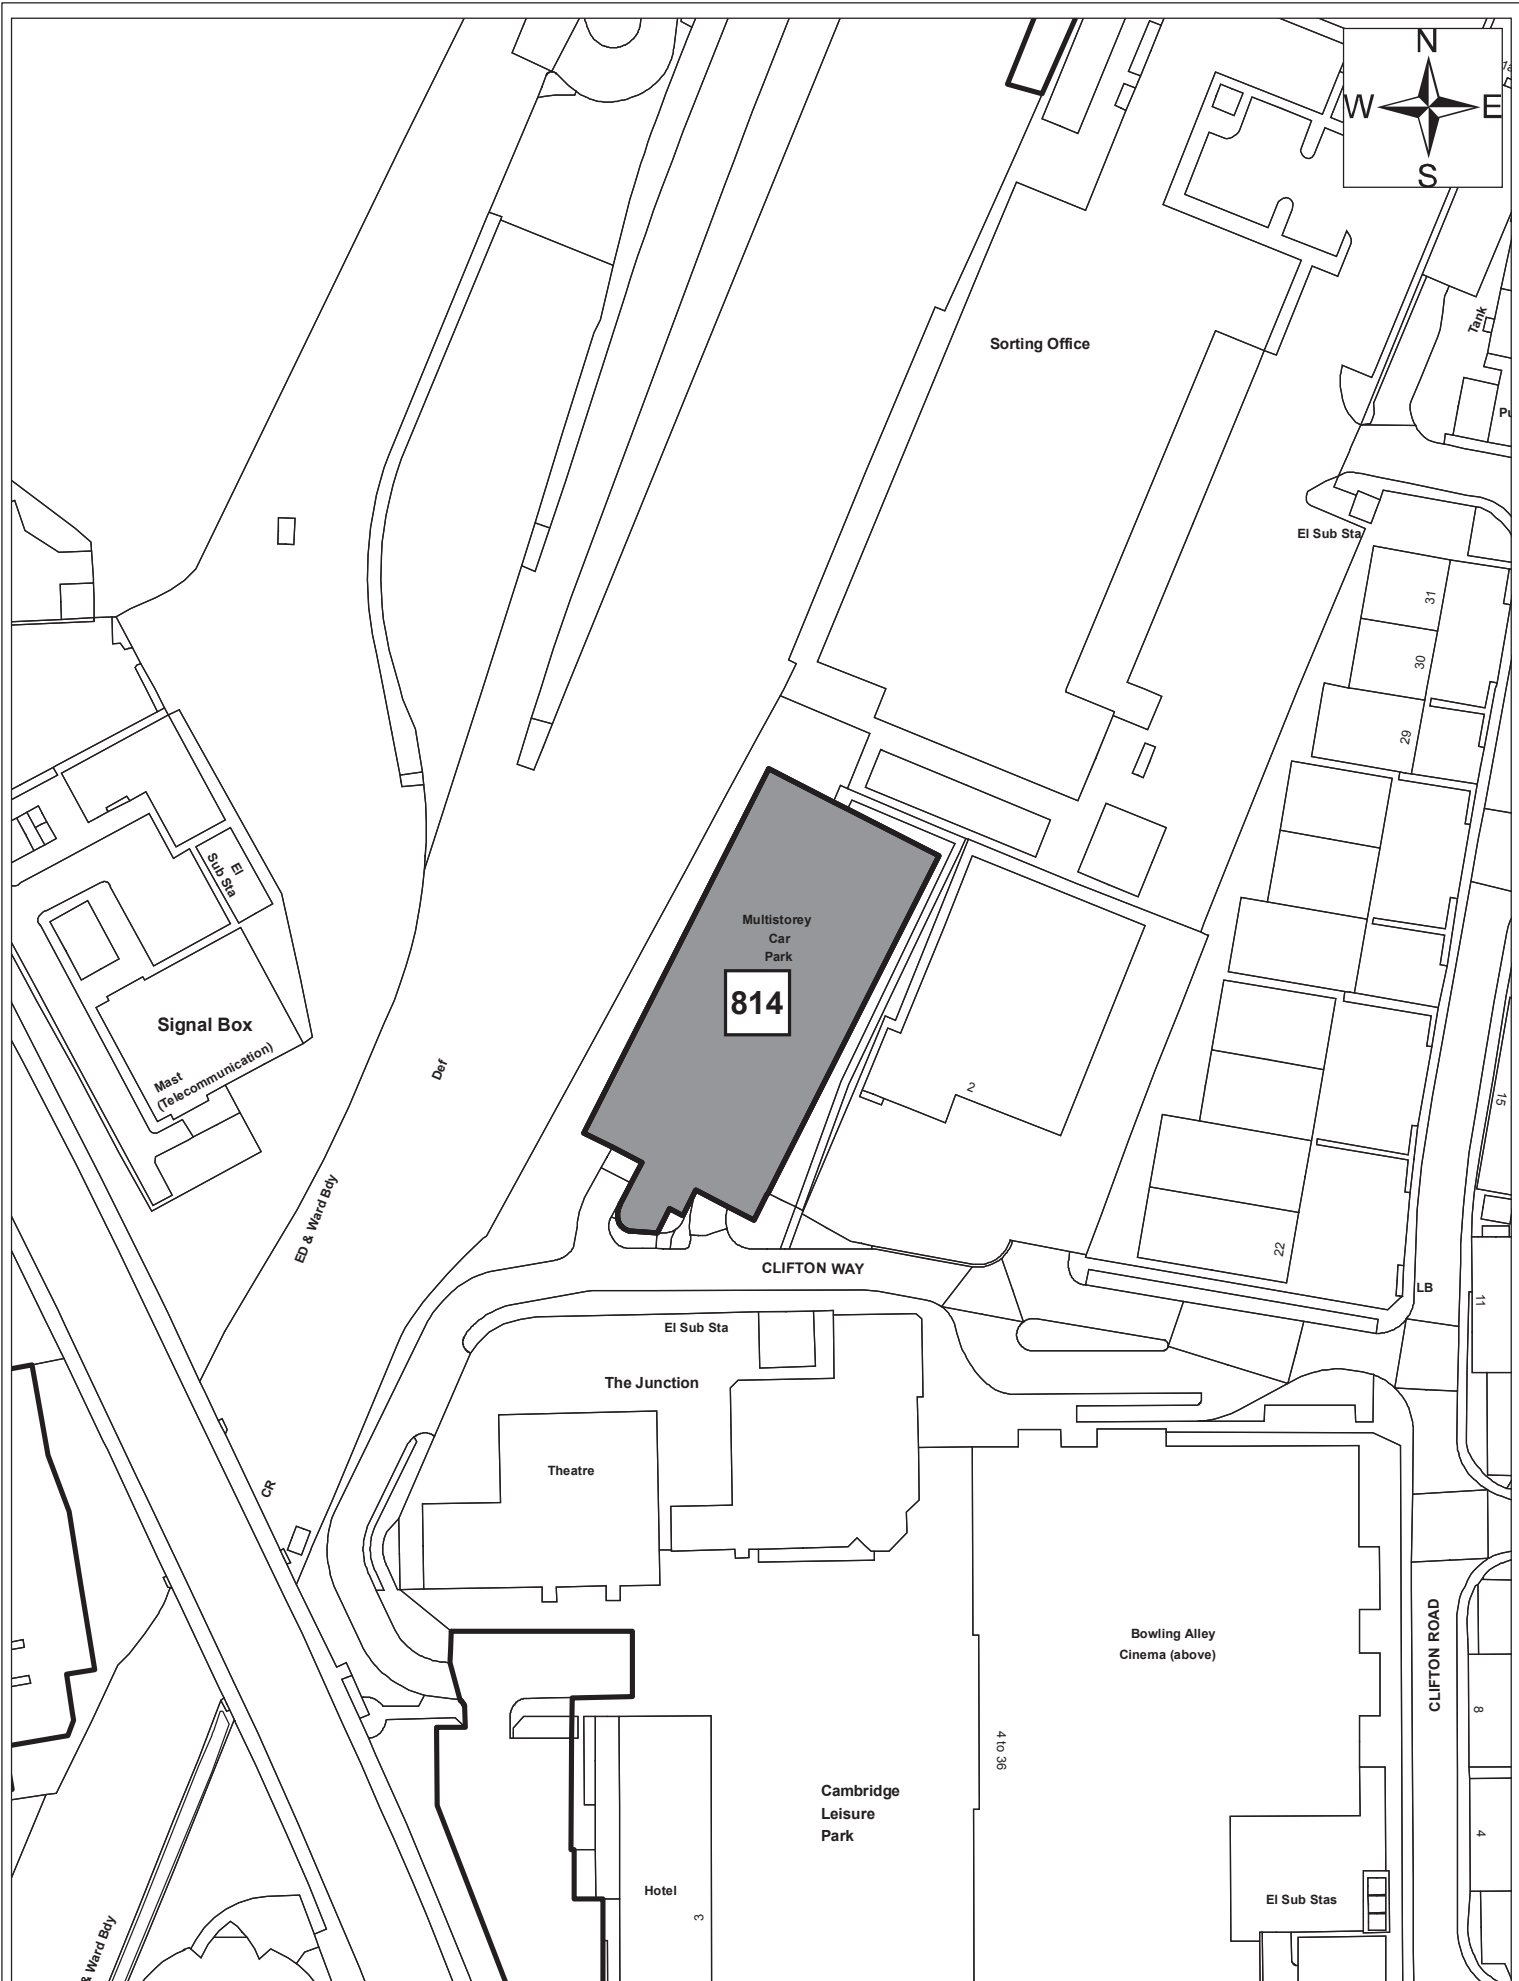

Site 813

Date:	1st September 2011
Produced by:	Matthew Merry
Section/Department:	Environment
Scale:	1:1,250

Site 814

Date:	1st September 2011
Produced by:	Matthew Merry
Section/Department:	Environment
Scale:	1:1,250