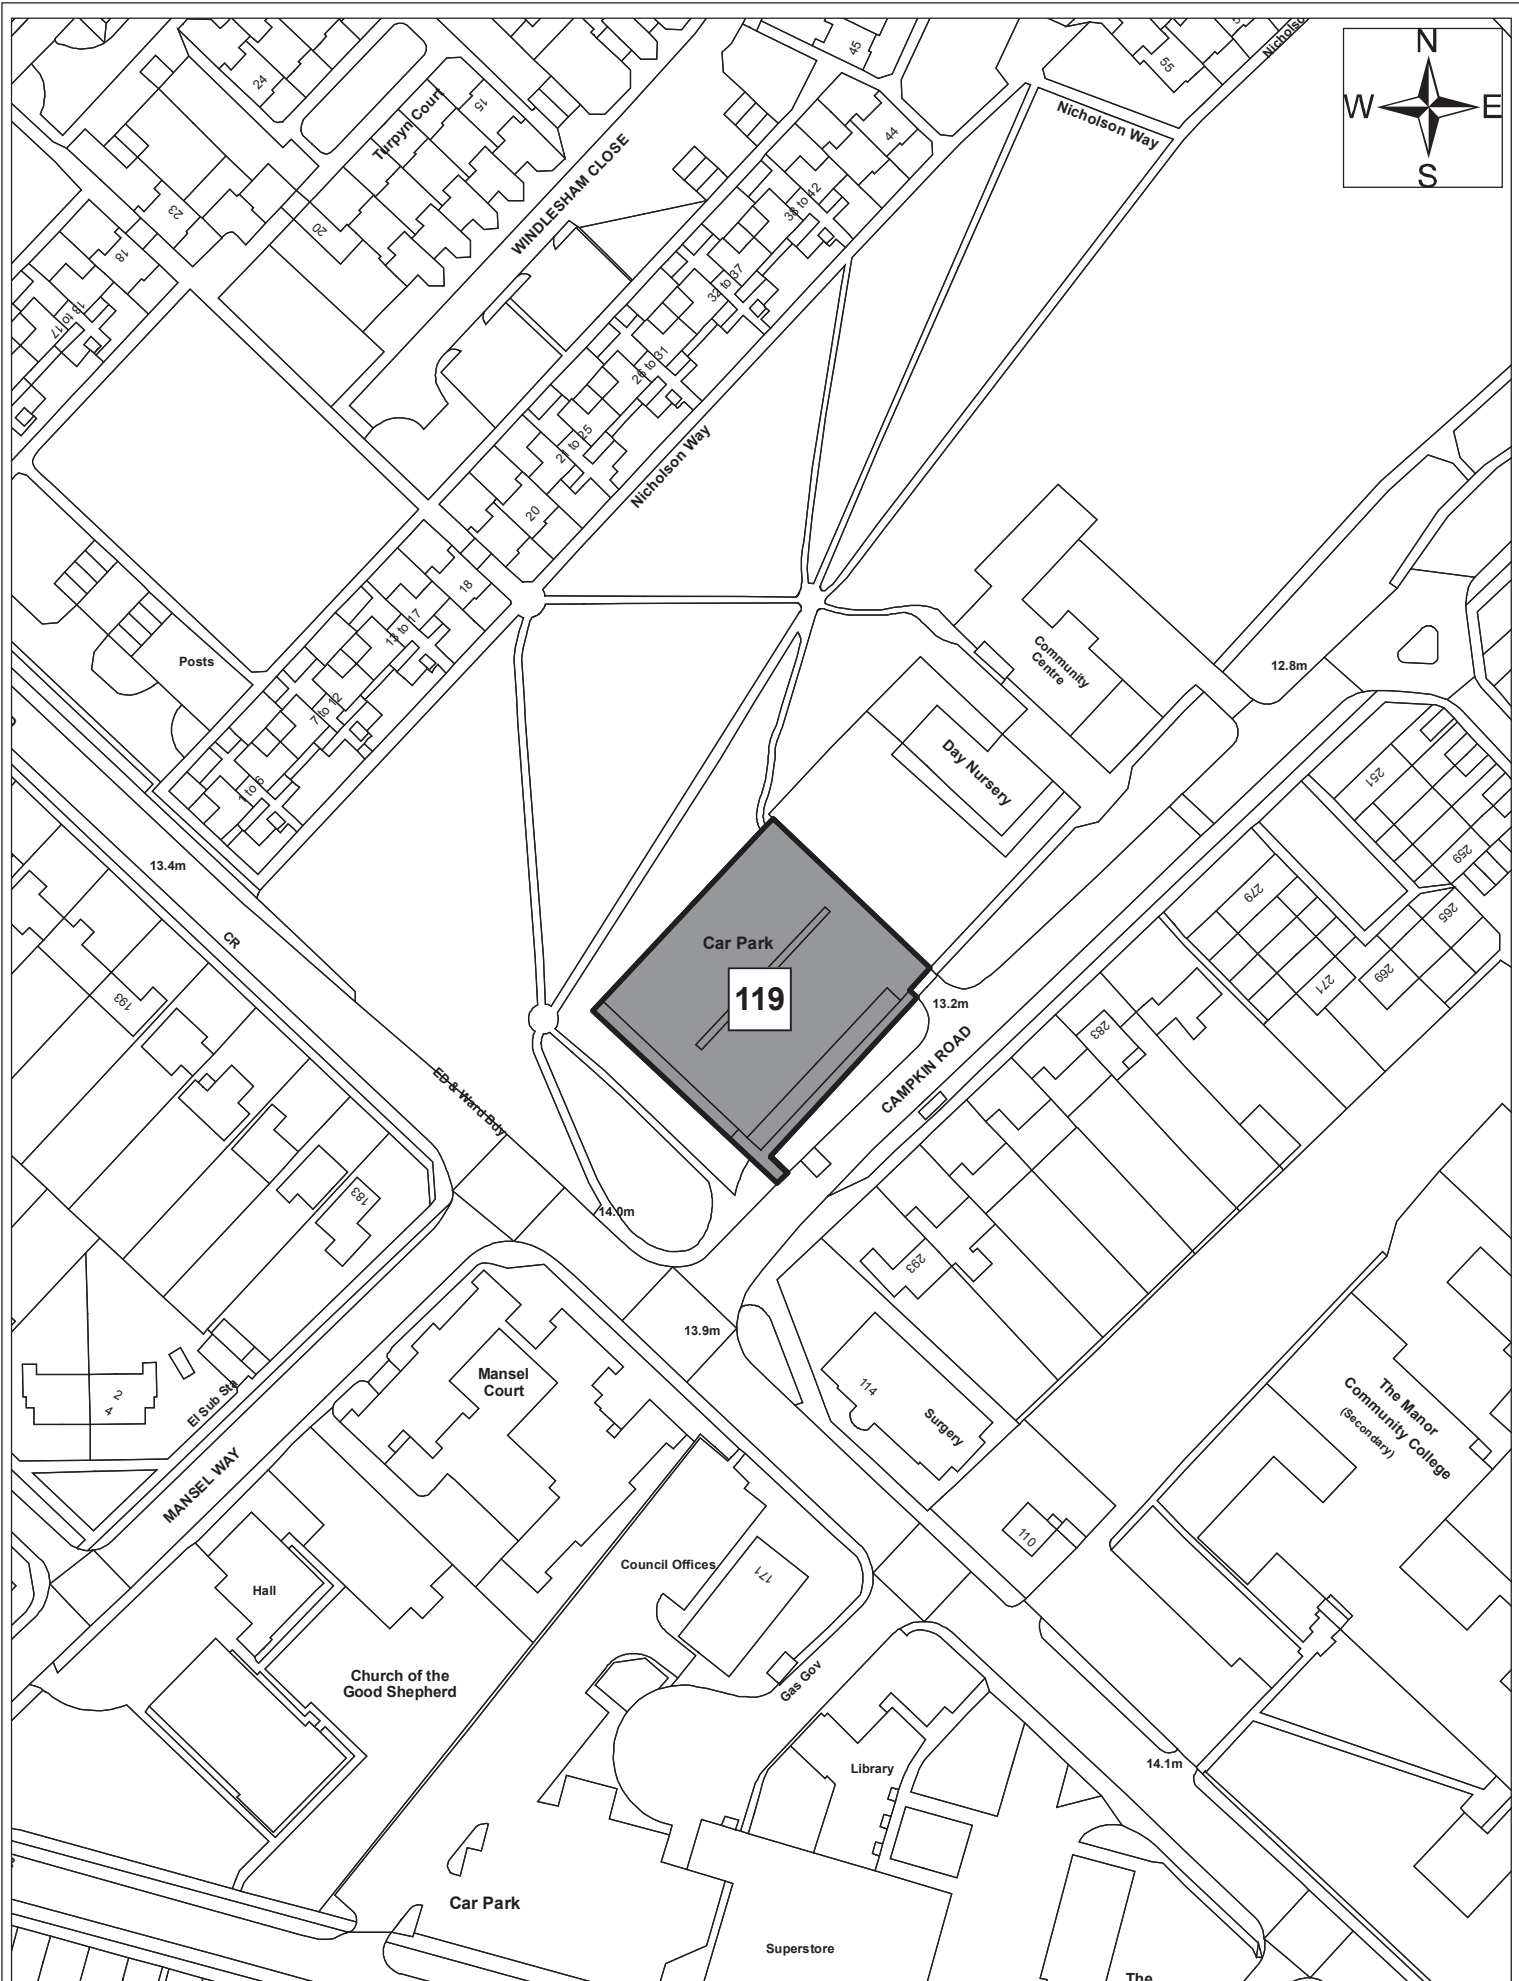

CHESTERTON

Shirley Community Nursery
and Primary School

352

Chesterton
Methodist

Site 352

Date:	19/08/11
Produced by:	Myles Greensmith
Section/Department:	Environment
Scale:	1:1,250

Site 038

Date:	1st September 2011
Produced by:	Matthew Merry
Section/Department:	Environment
Scale:	1:1,250