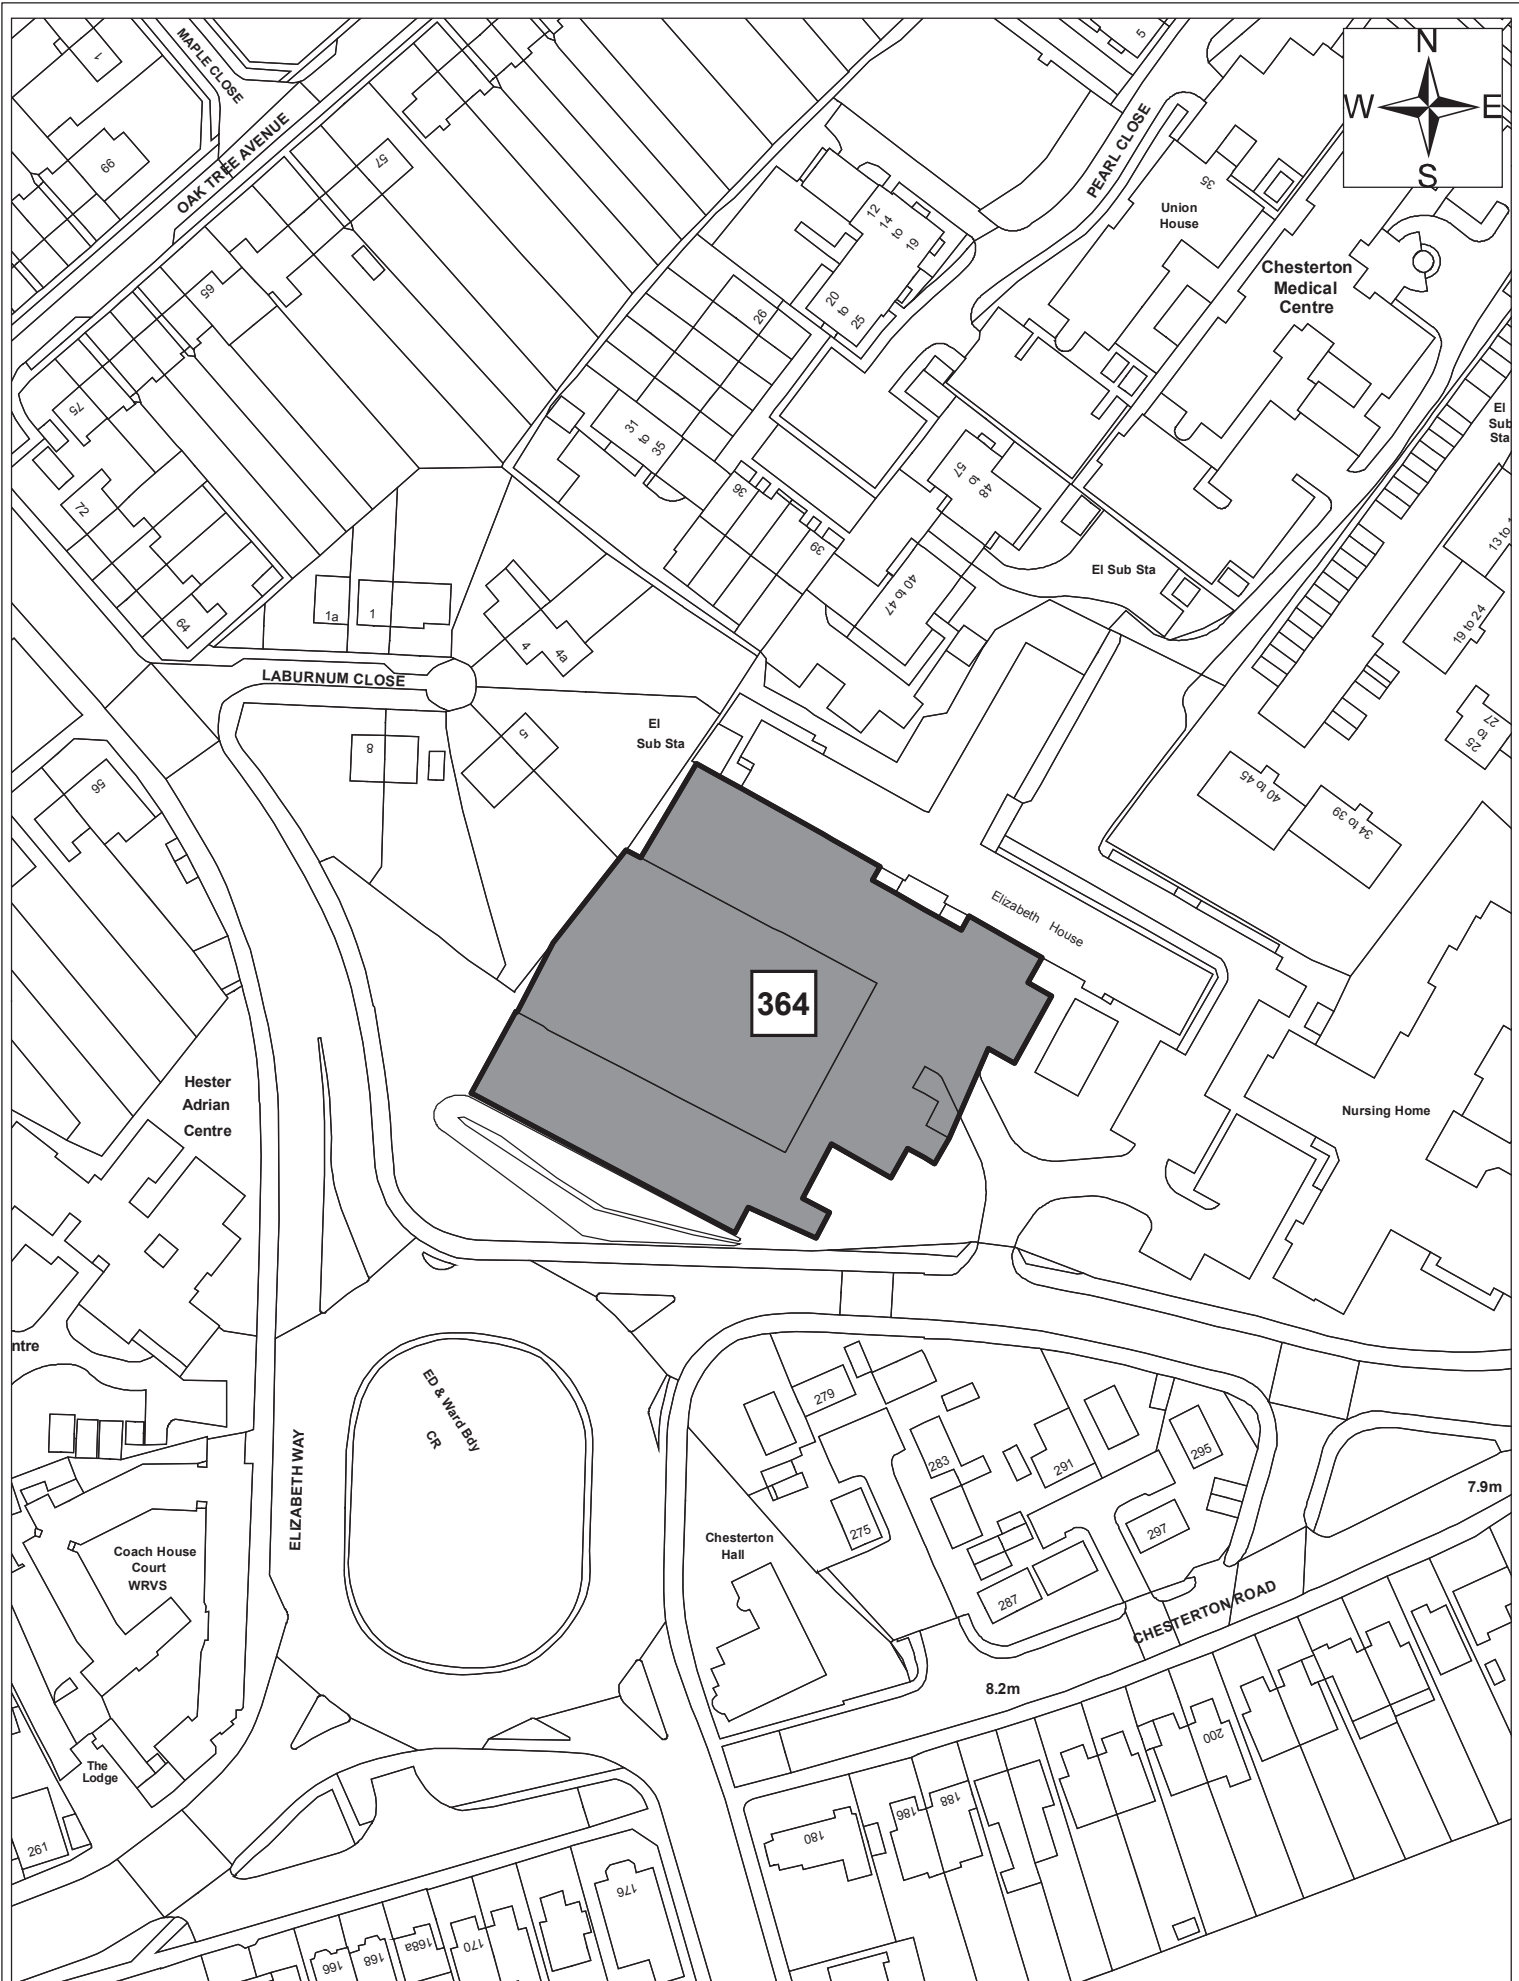

Site 237

Date:	1st September 2011
Produced by:	Matthew Merry
Section/Department:	Environment
Scale:	1:2,250

238

Site 238

Date:	1st September 2011
Produced by:	Matthew Merry
Section/Department:	Environment
Scale:	1:3,000