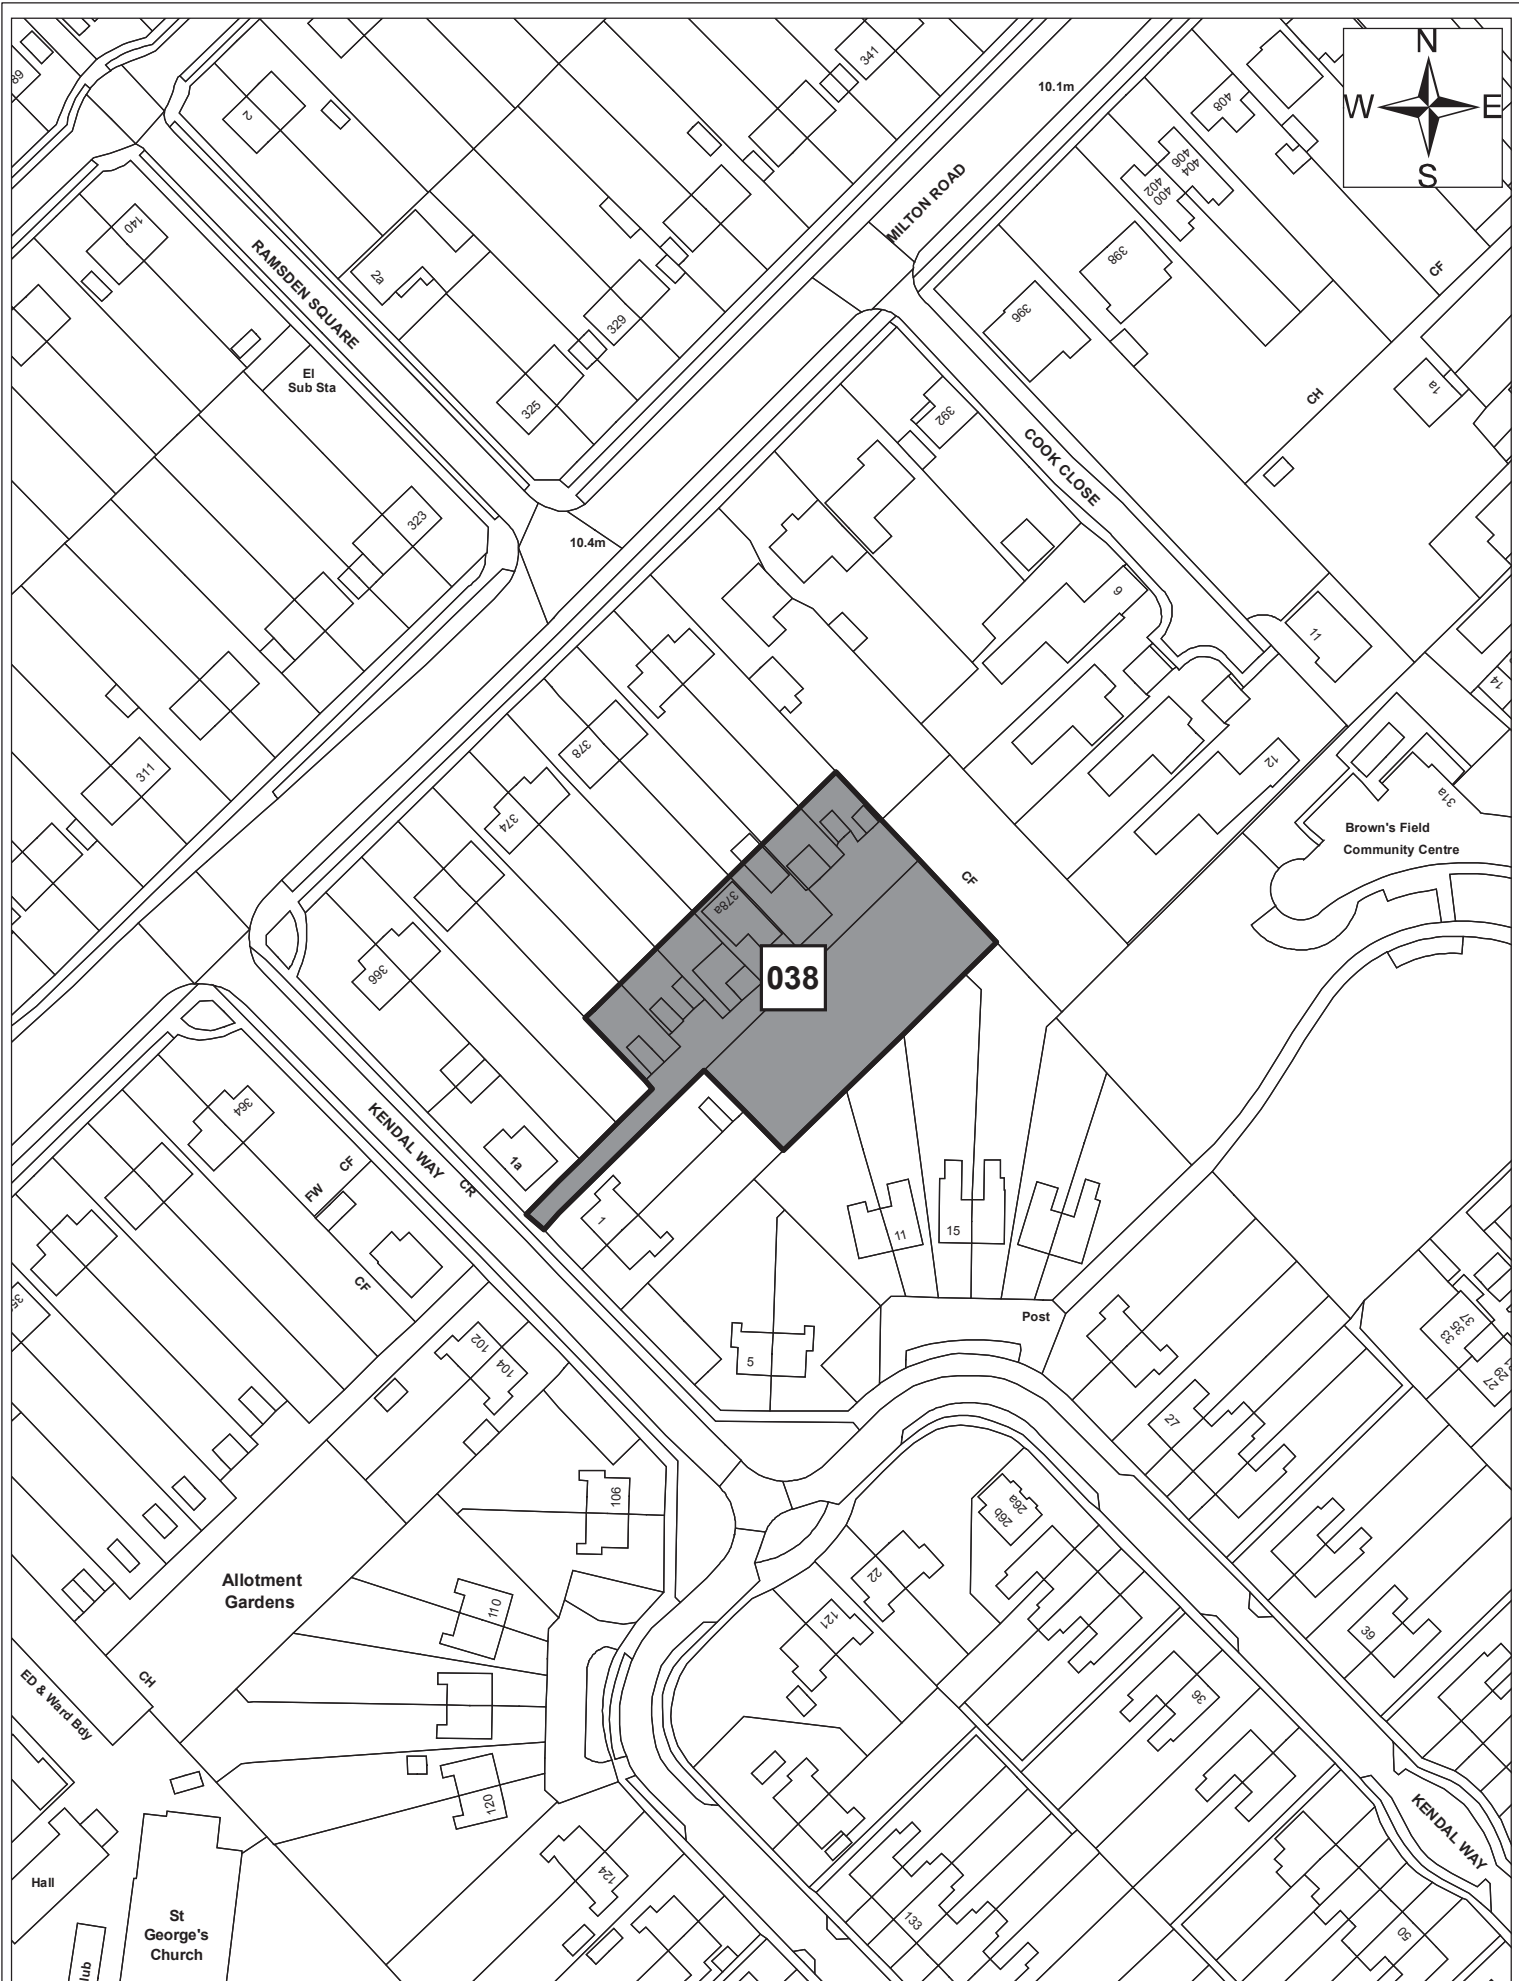

CHESTERTON

Shirley Community Nursery
and Primary School

352

Chesterton
Methodist

Site 352

Date:	19/08/11
Produced by:	Myles Greensmith
Section/Department:	Environment
Scale:	1:1,250

Site 038

Date:	1st September 2011
Produced by:	Matthew Merry
Section/Department:	Environment
Scale:	1:1,250