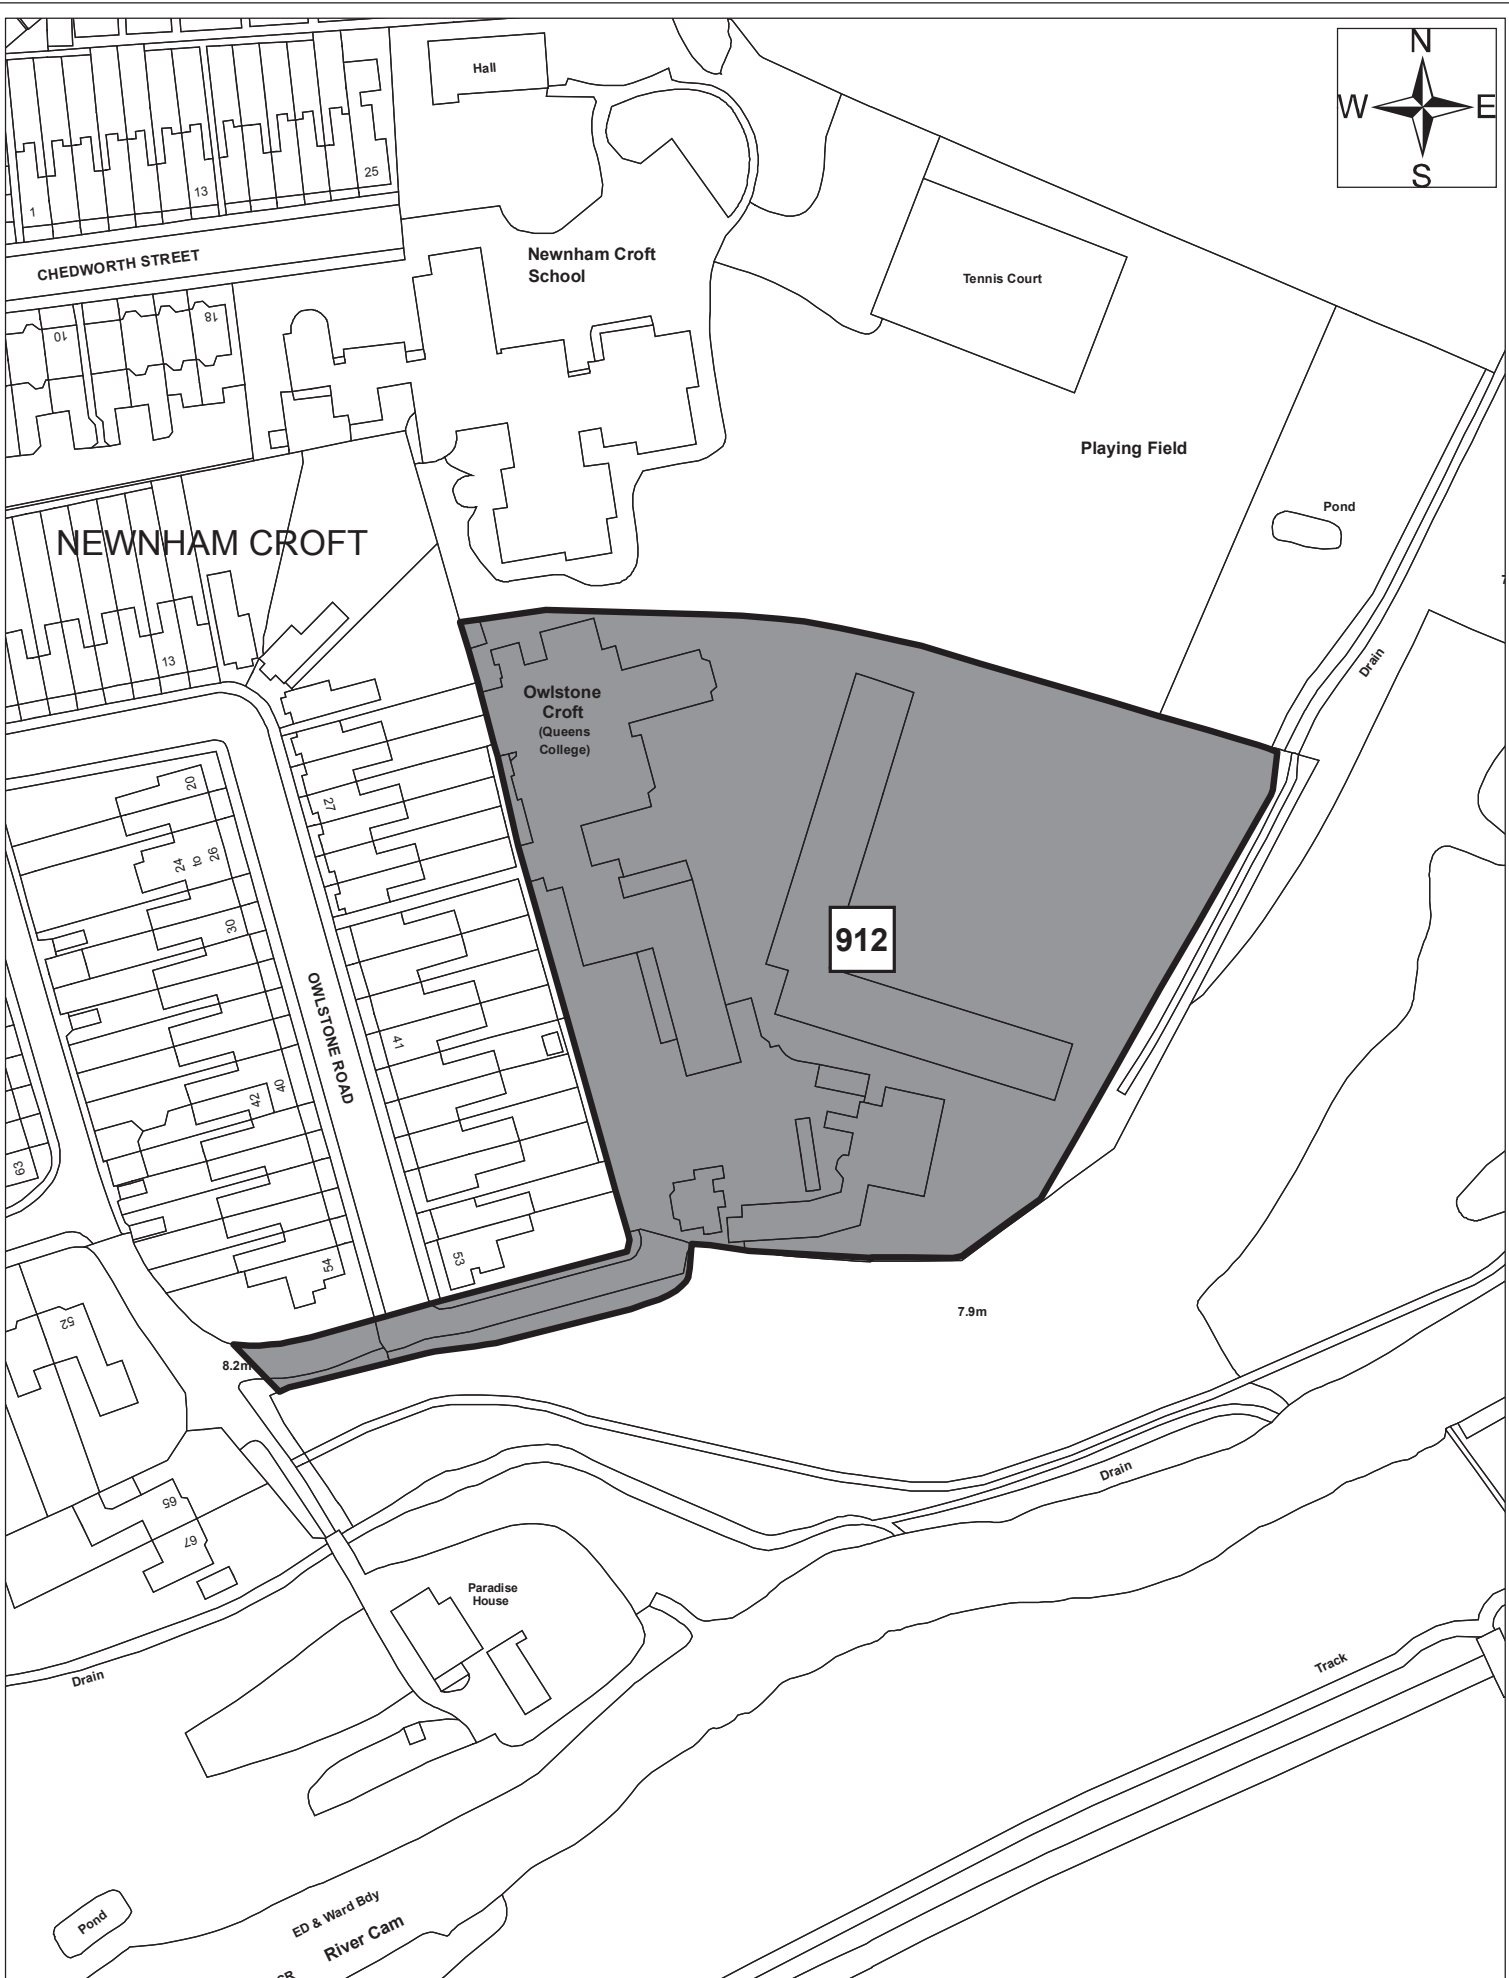

Wolfson College

Site 900

Date: 25th November 2011

Produced by: Matthew Merry

Section/Department: Environment

Scale: 1:2,250

Site 912

Date:	25th November 2011
Produced by:	Matthew Merry
Section/Department:	Environment
Scale:	1:1,250