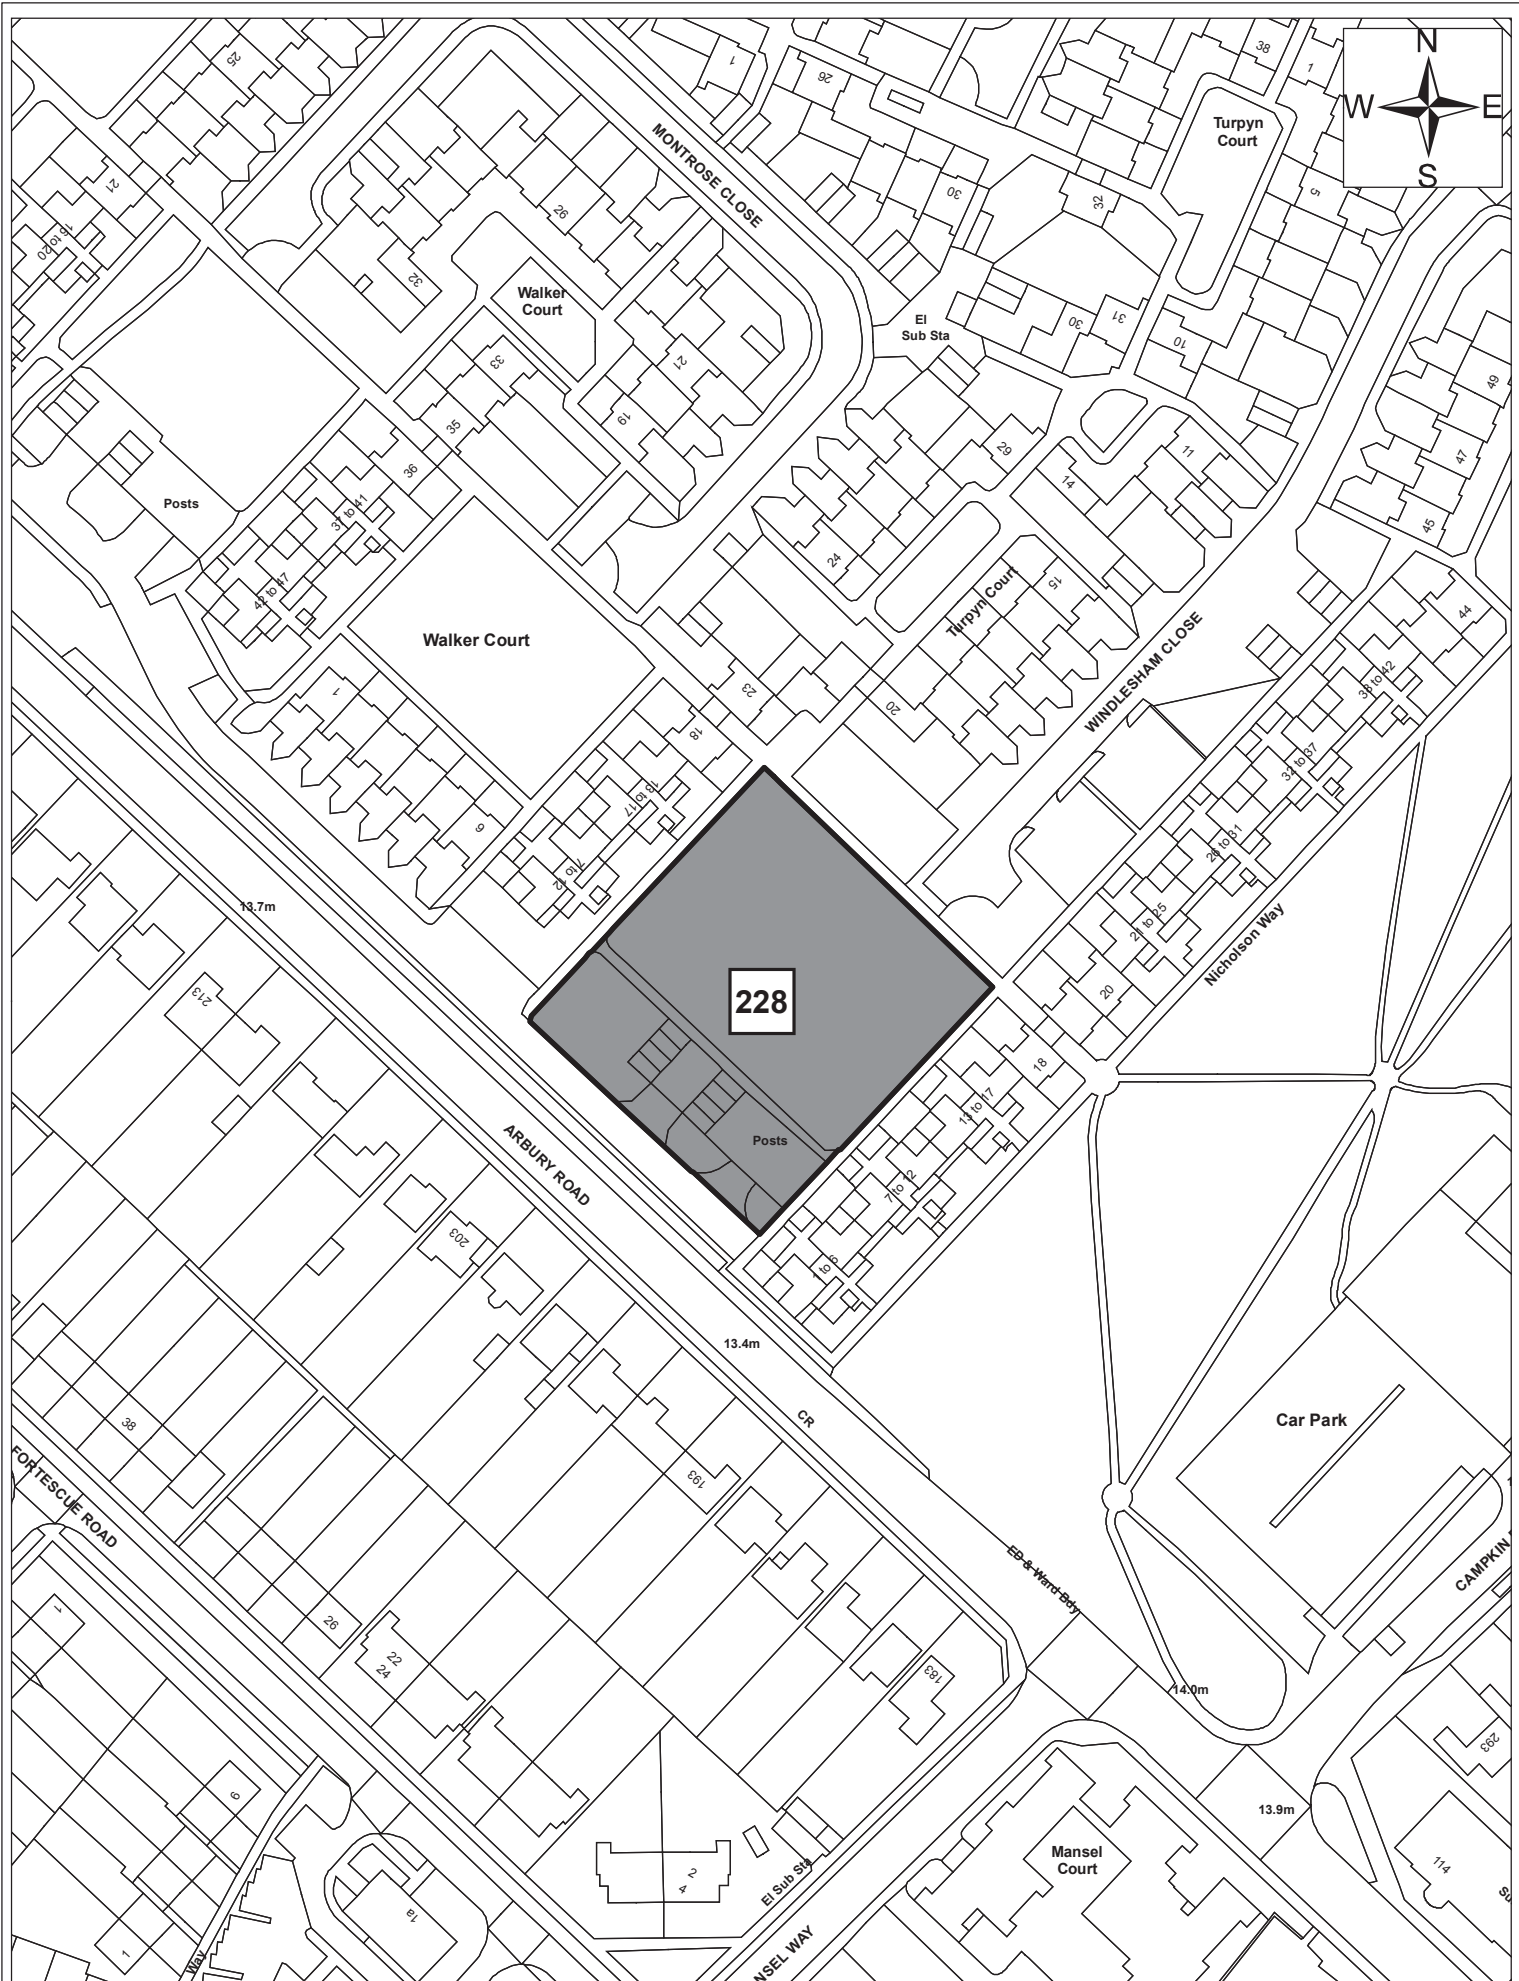

Site 228

Date:	1st September 2011
Produced by:	Matthew Merry
Section/Department:	Environment
Scale:	1:1,250