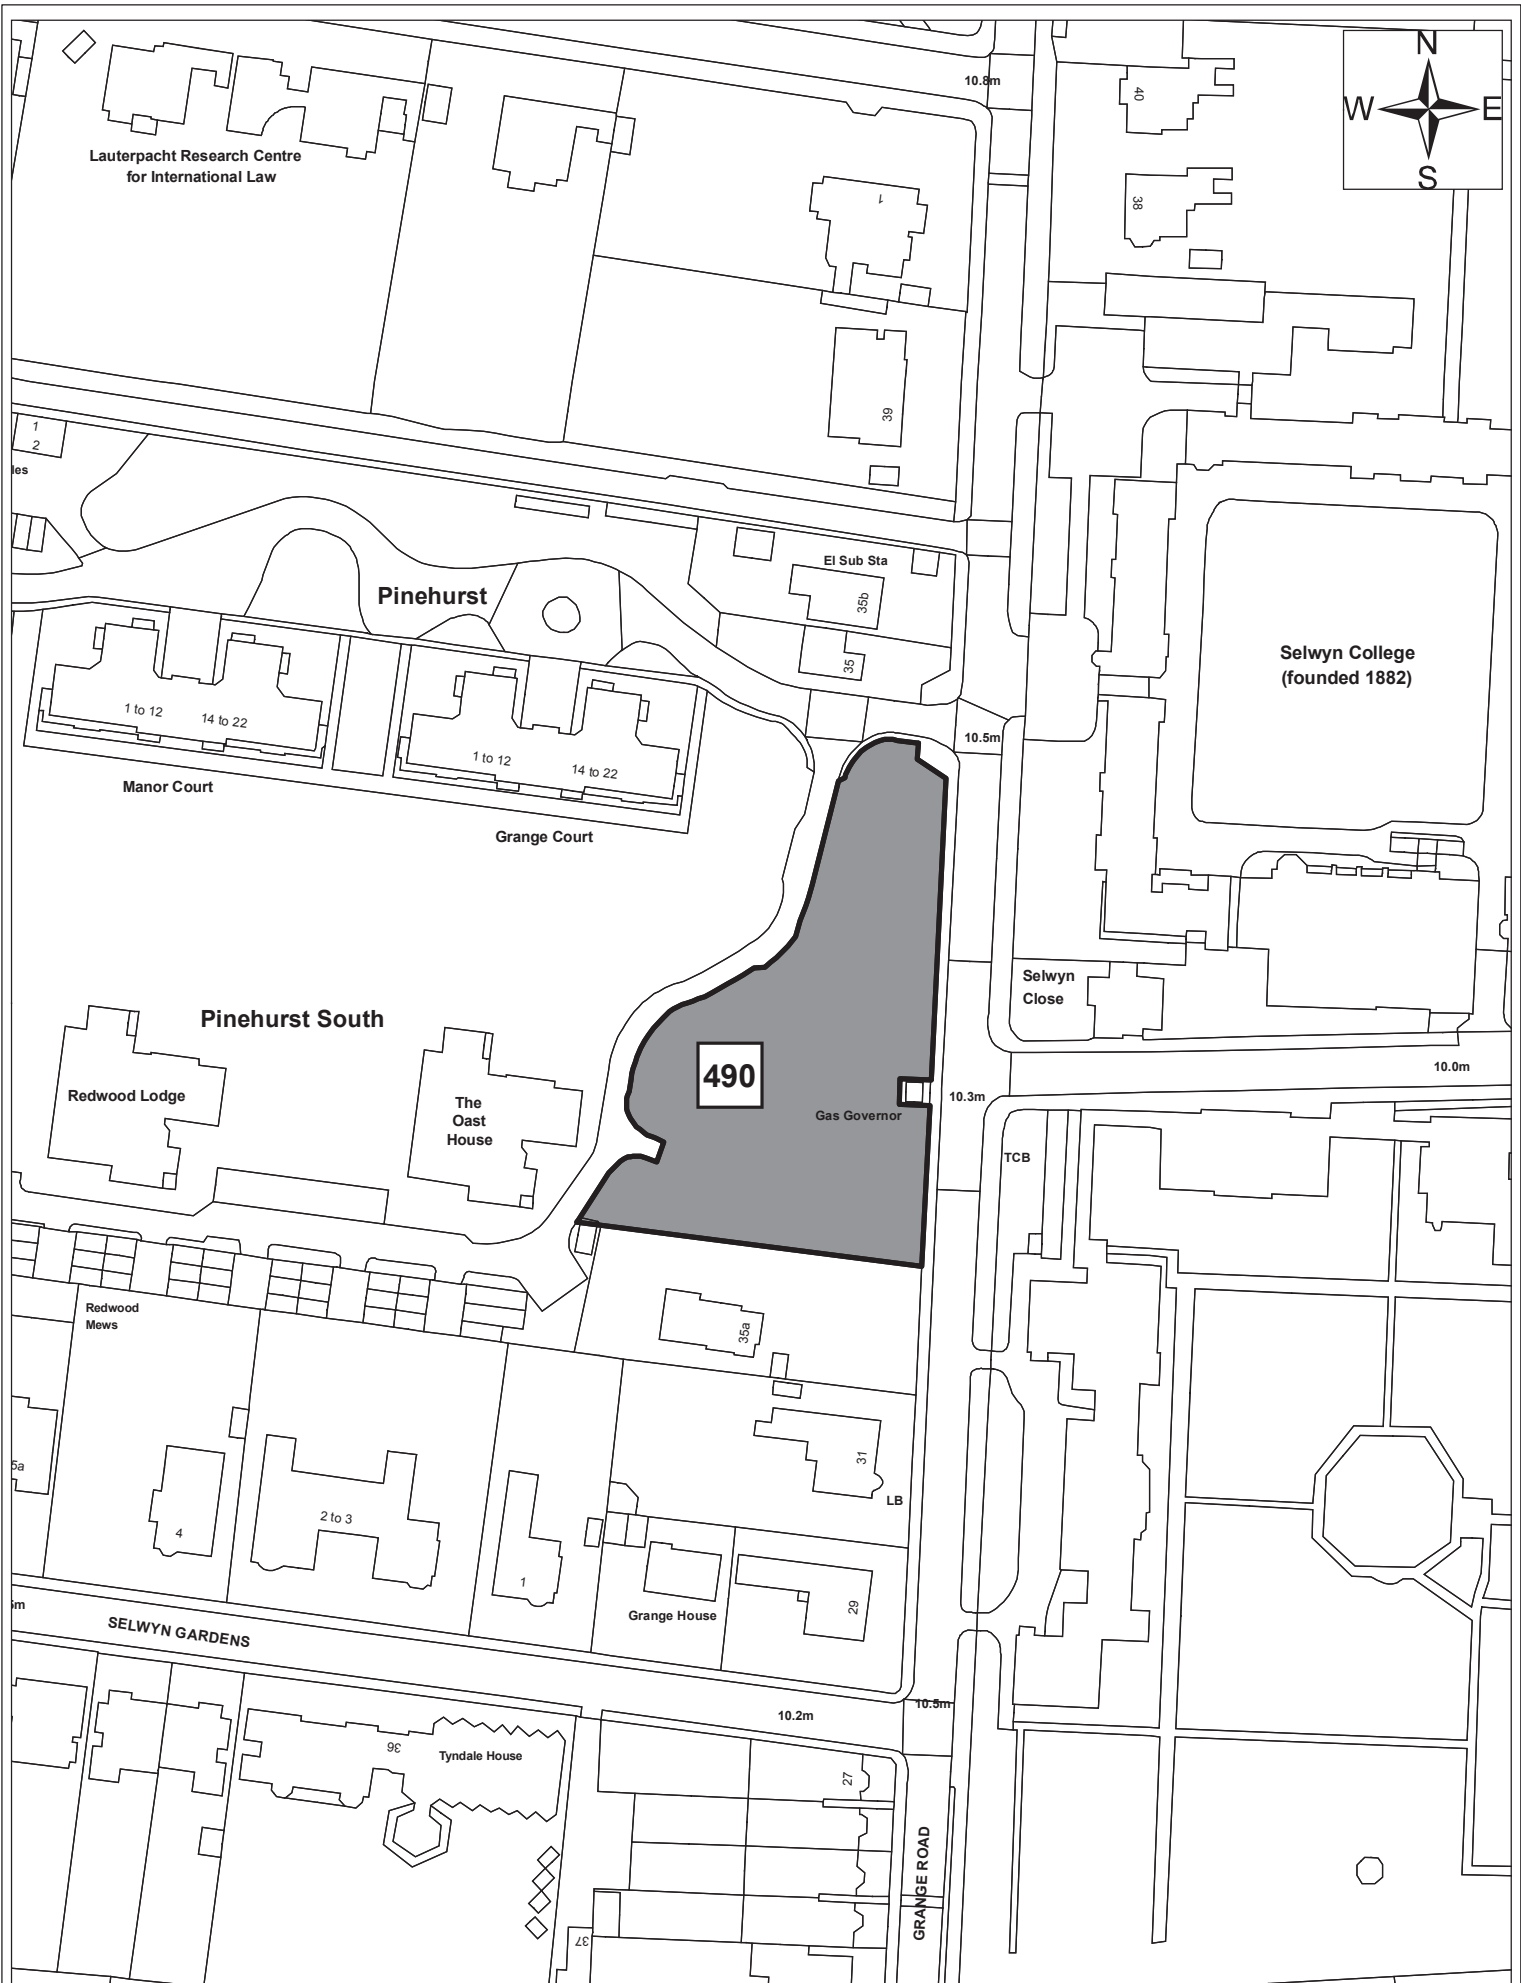

Site 490

Date:	1st September 2011
Produced by:	Matthew Merry
Section/Department:	Environment
Scale:	1:1,250