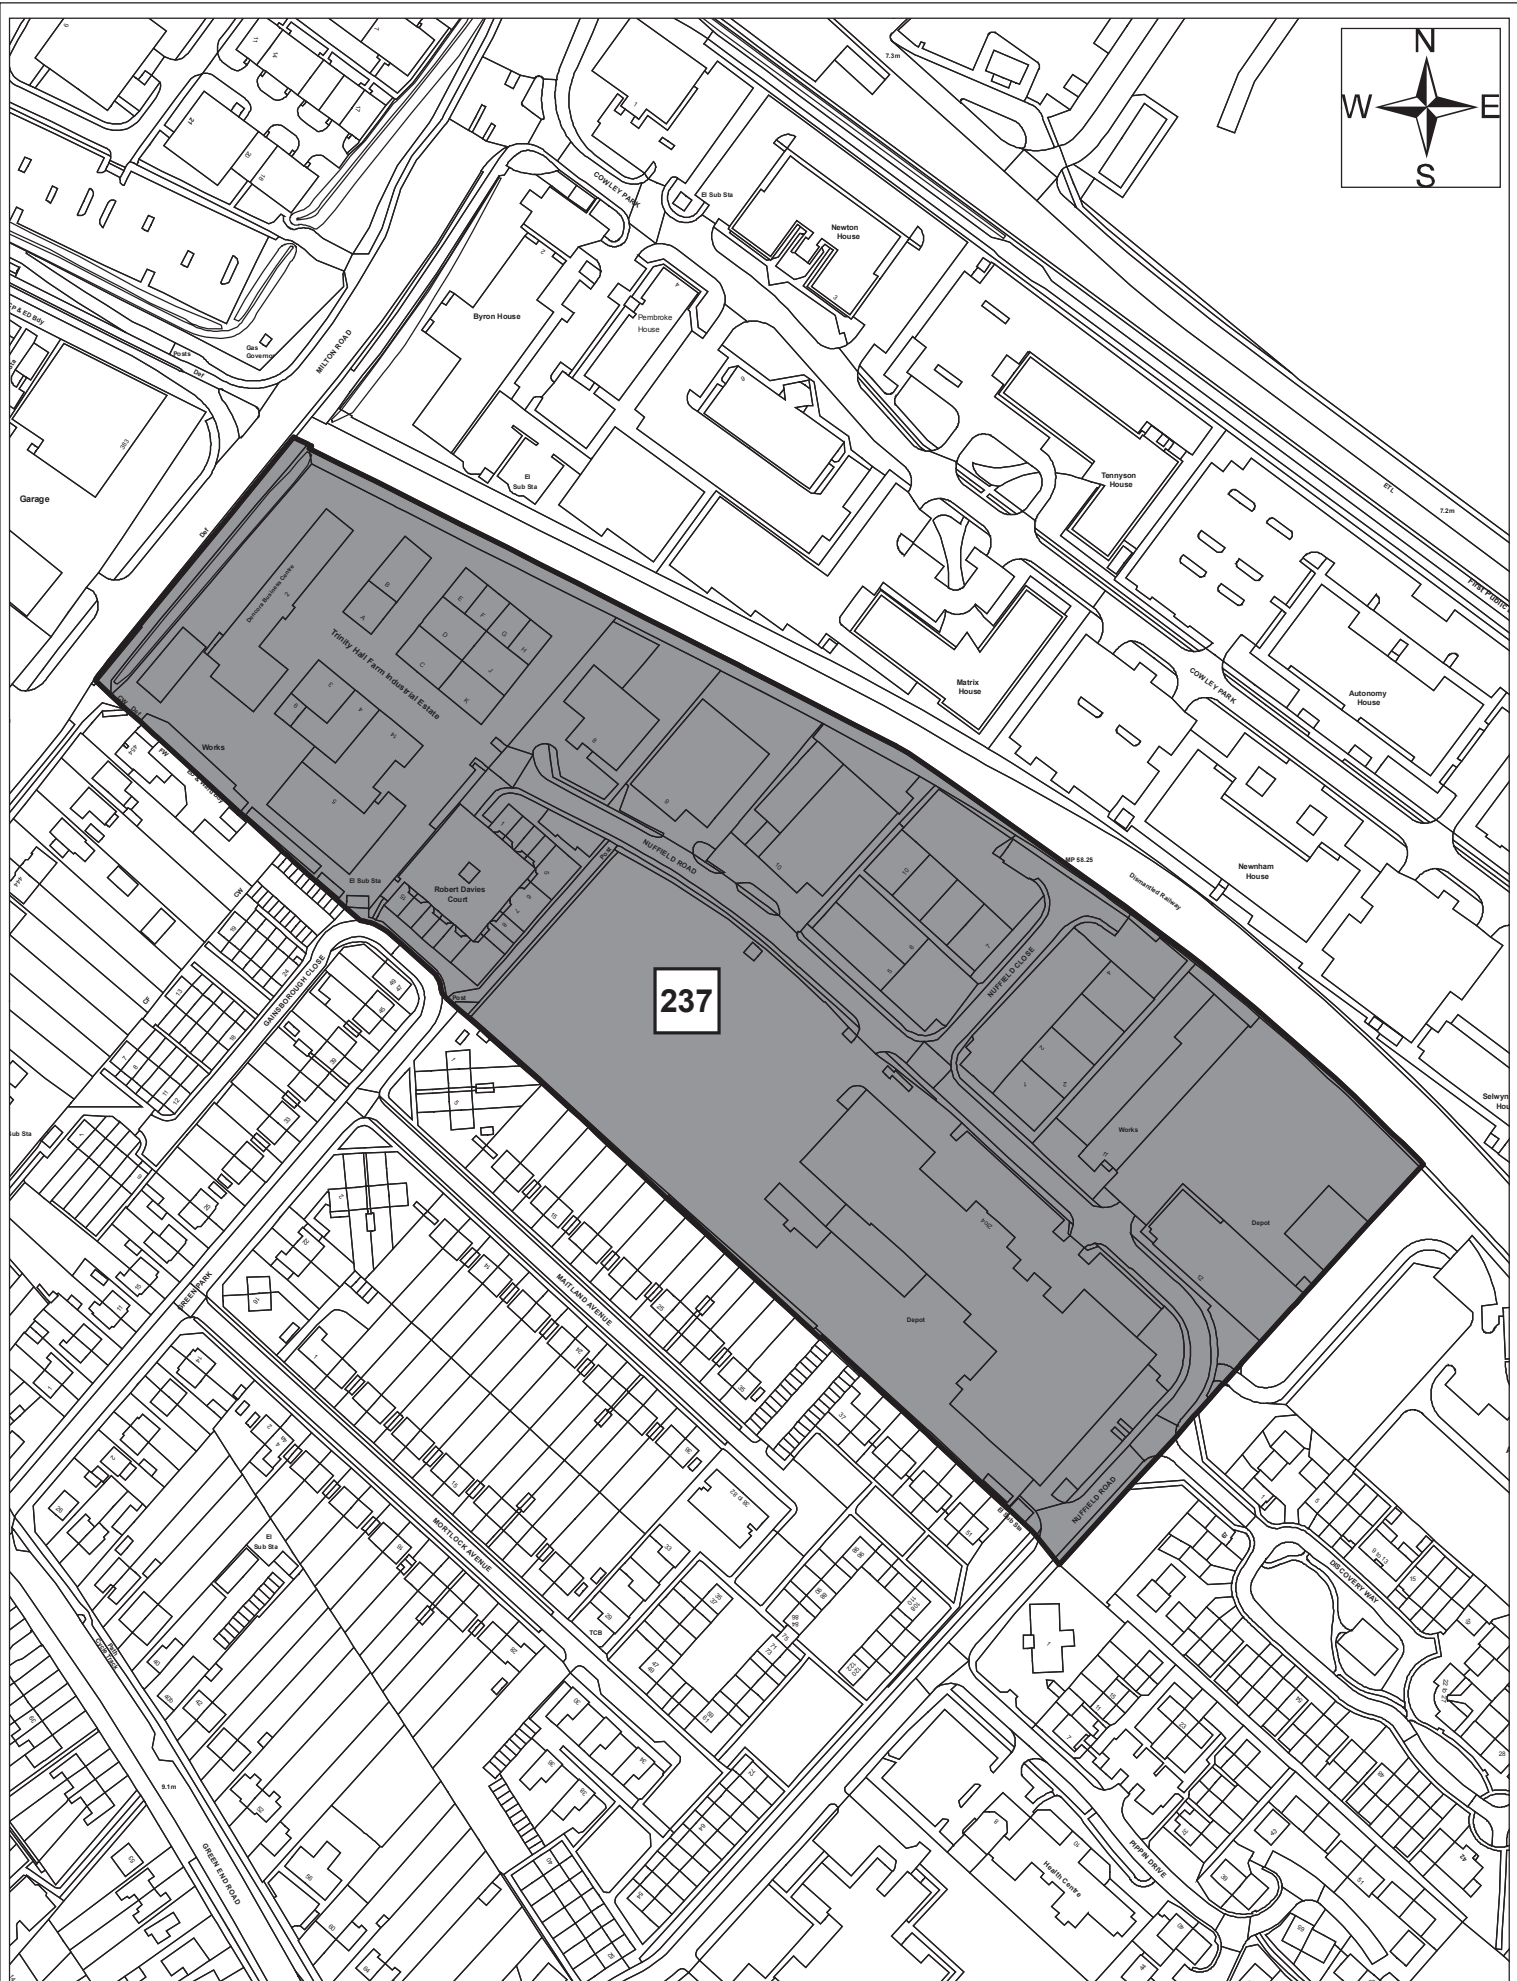

Site 237

Date:	1st September 2011
Produced by:	Matthew Merry
Section/Department:	Environment
Scale:	1:2,250