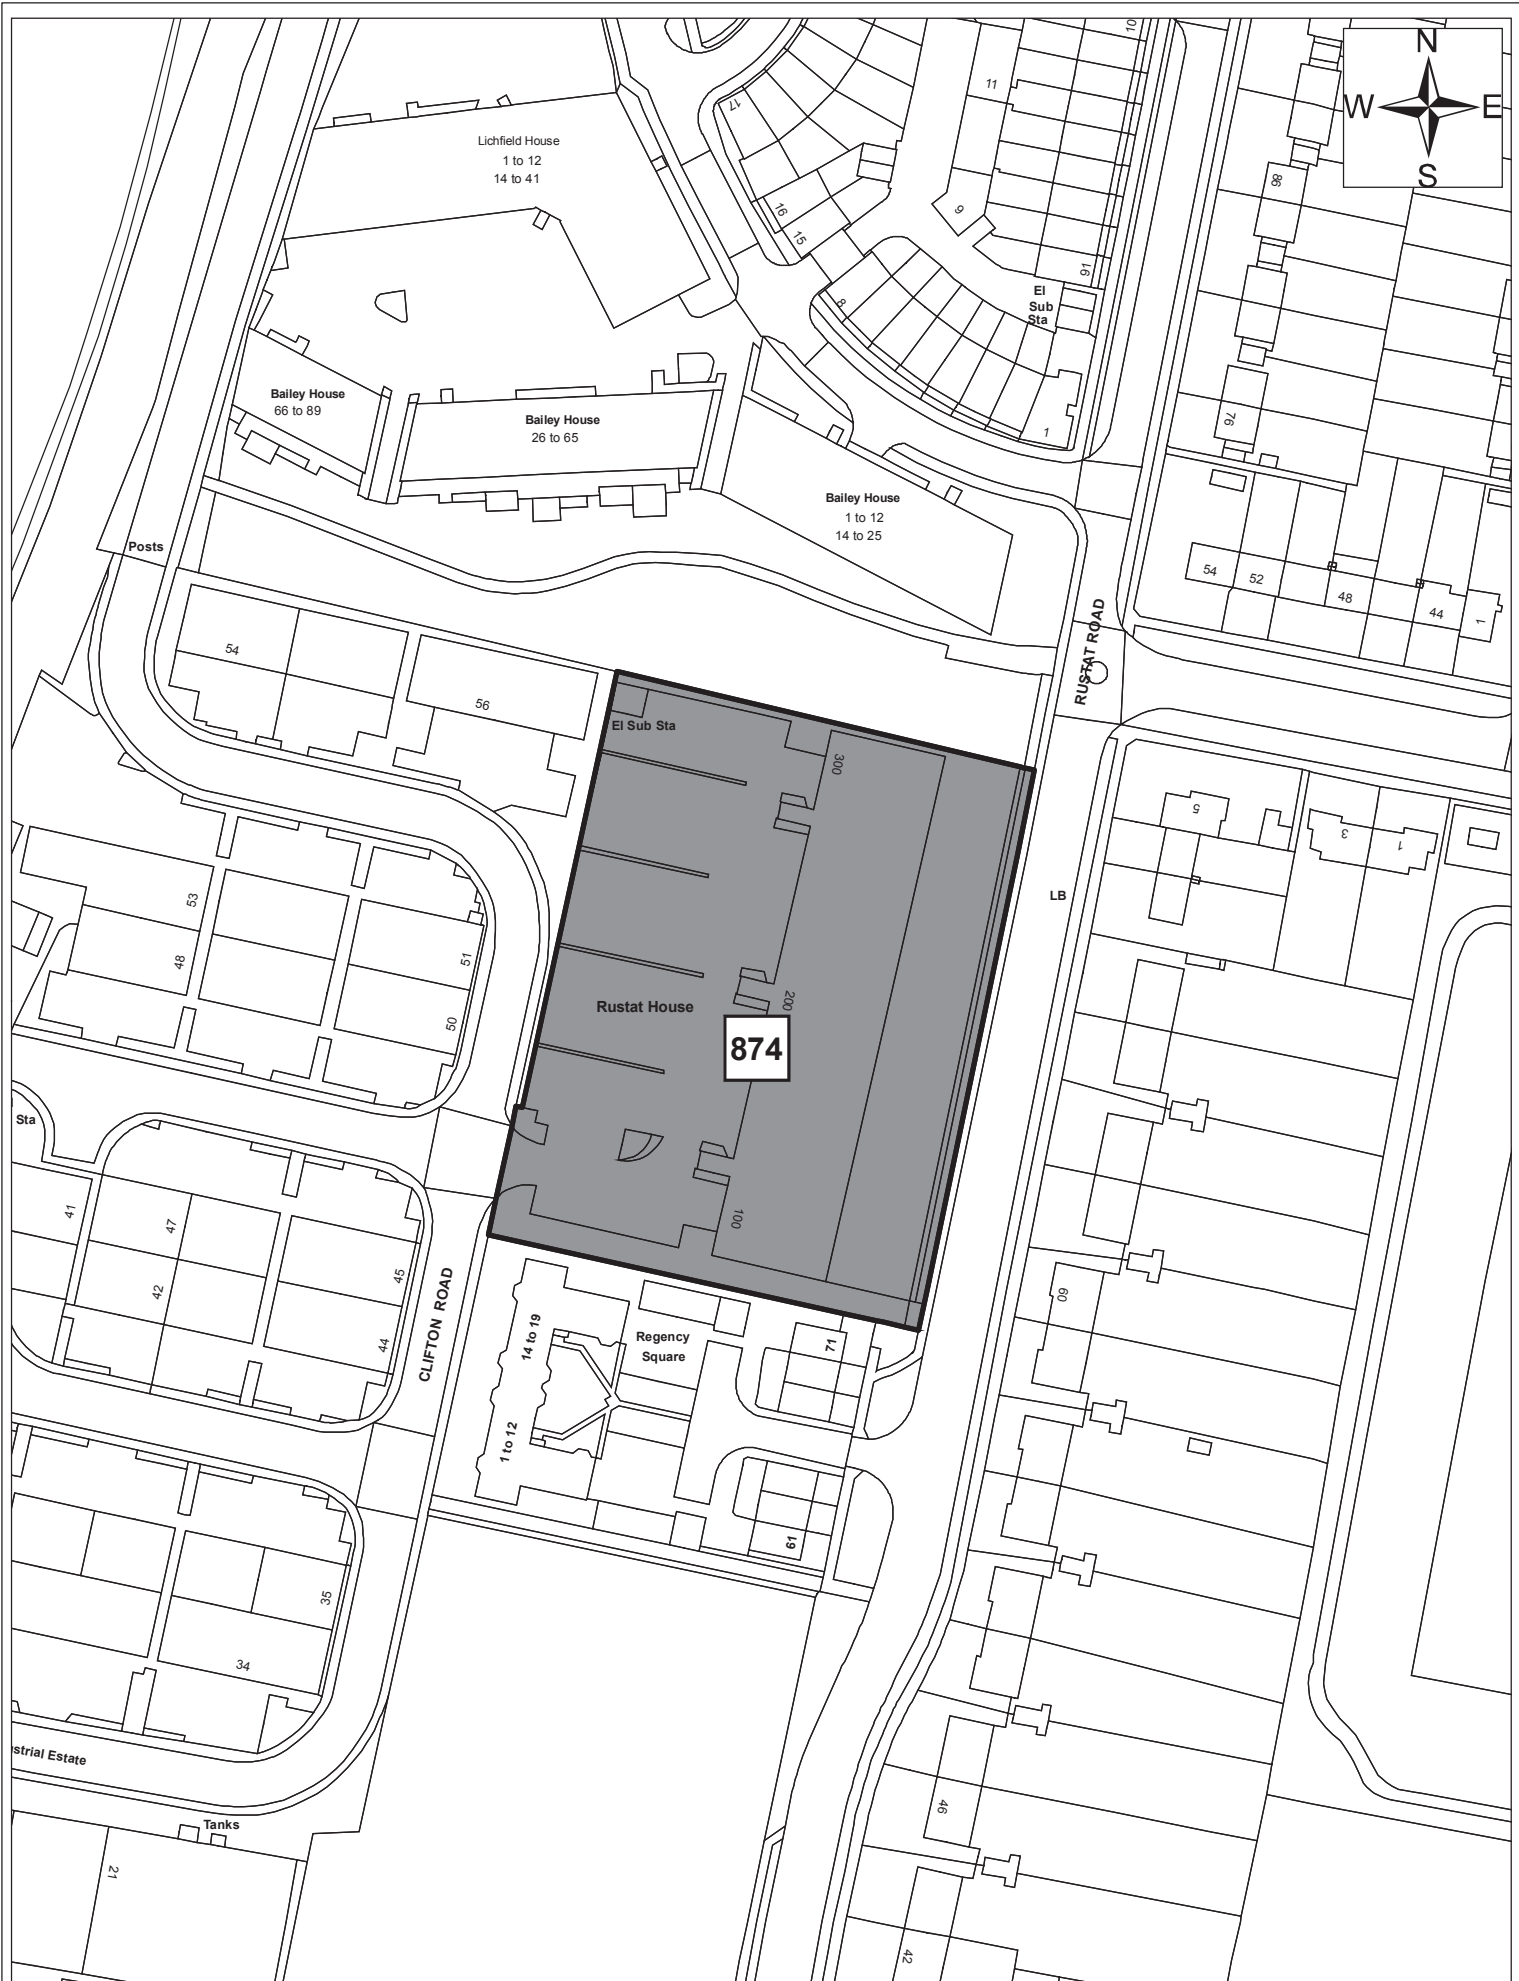

Site 874

Date:	1st September 2011
Produced by:	Matthew Merry
Section/Department:	Environment
Scale:	1:1,250