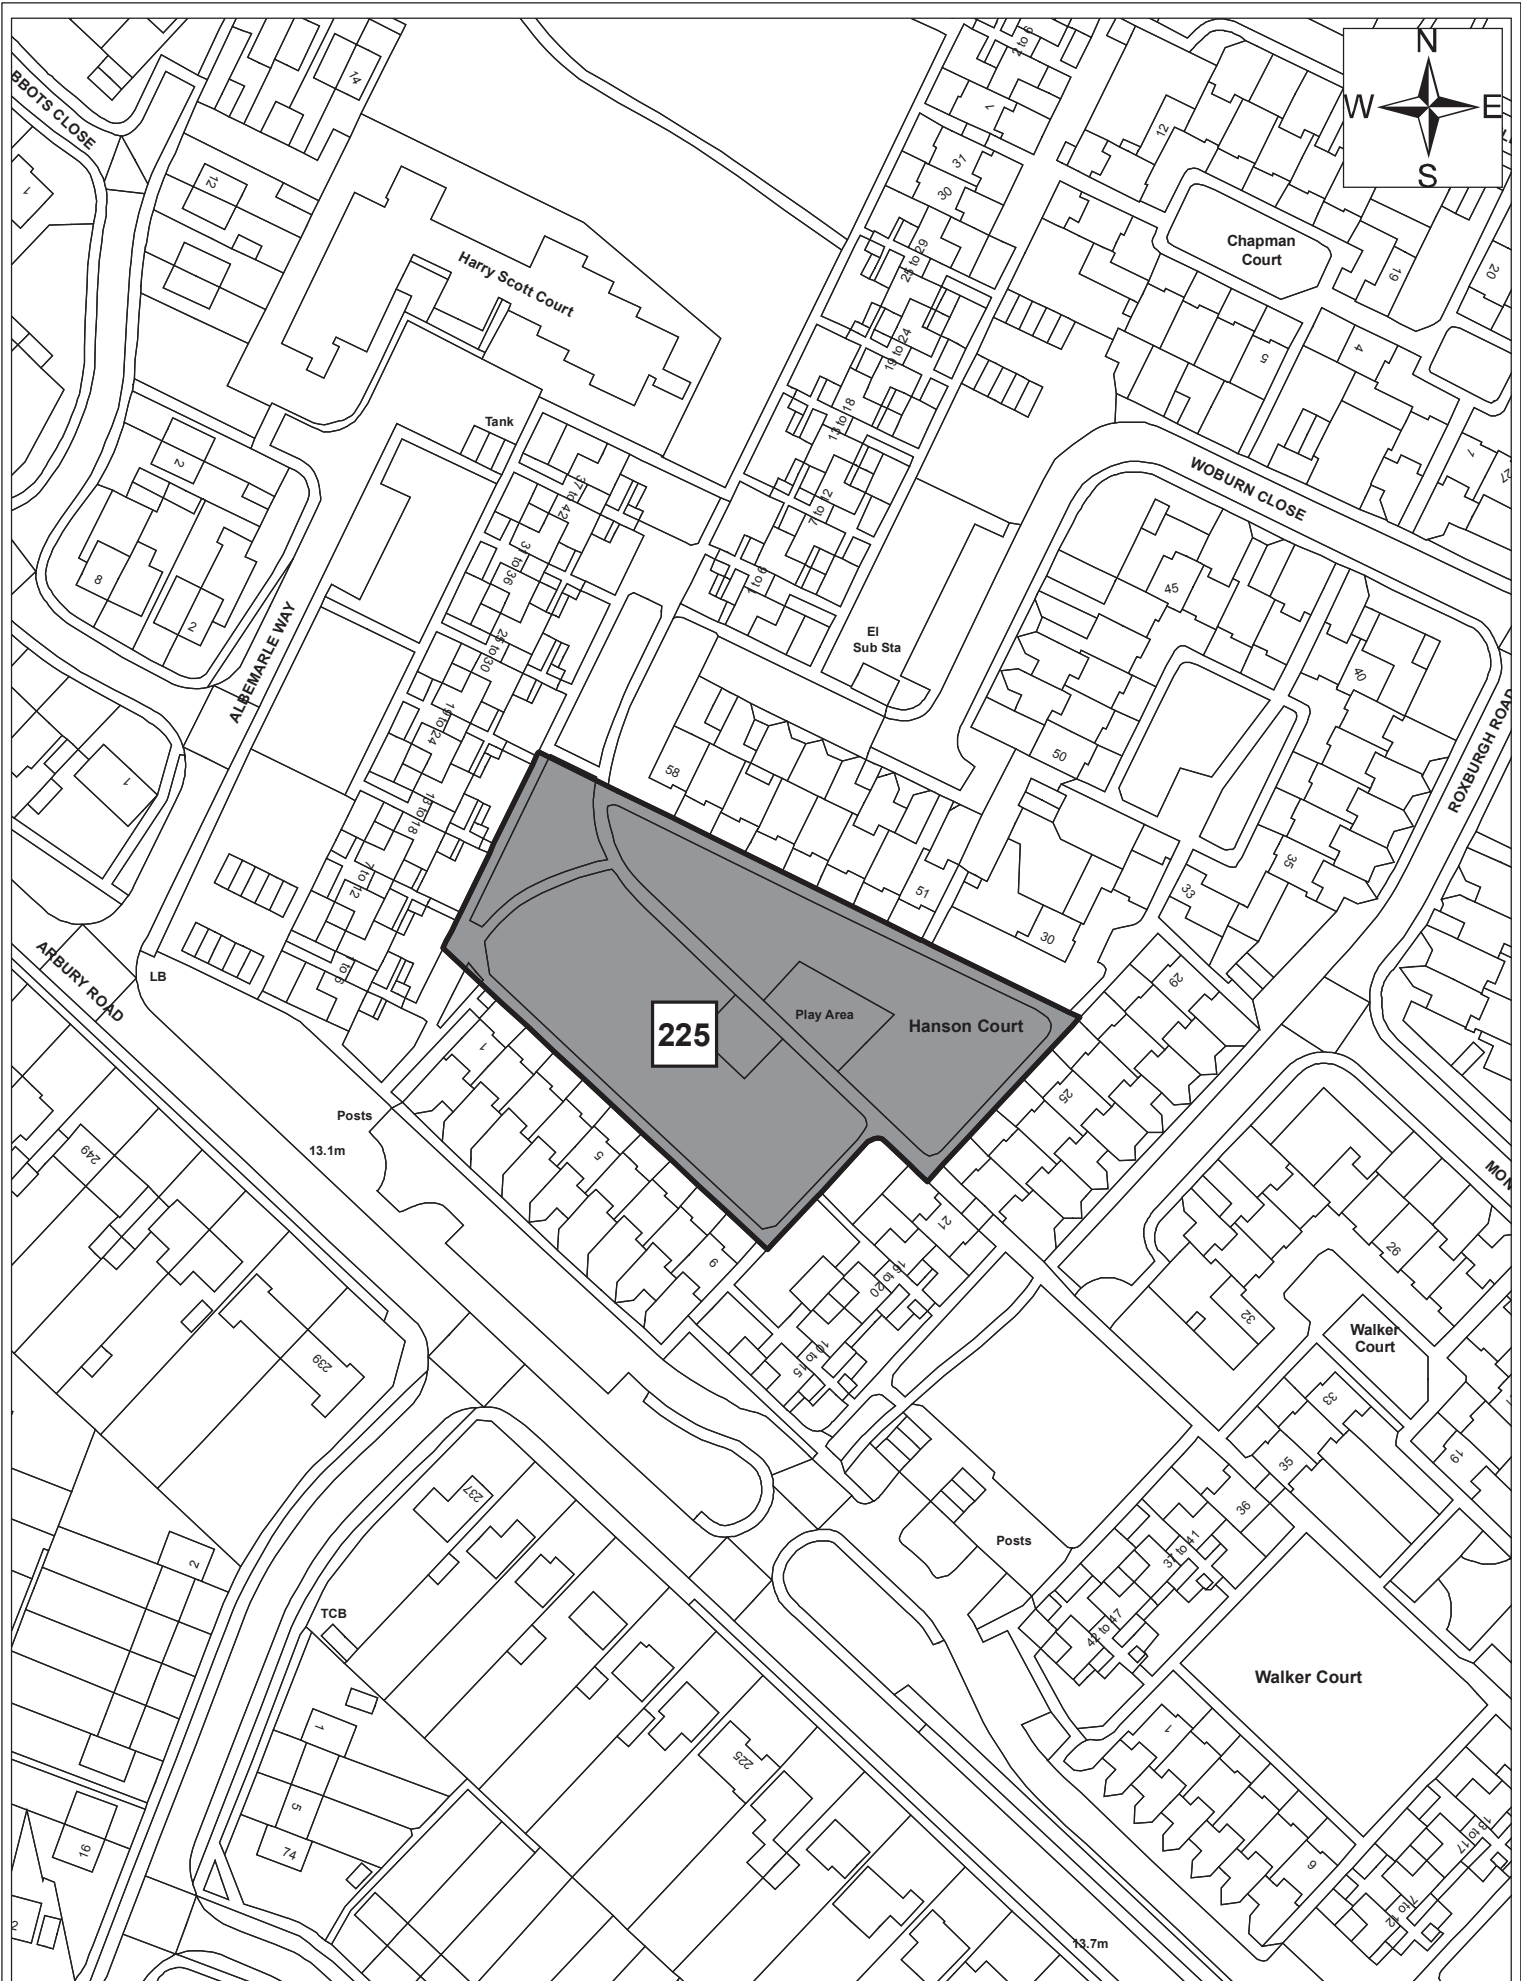

Site 225

Date: 1st September 2011

Produced by: Matthew Merry

Section/Department: Environment

Scale: 1:1,250