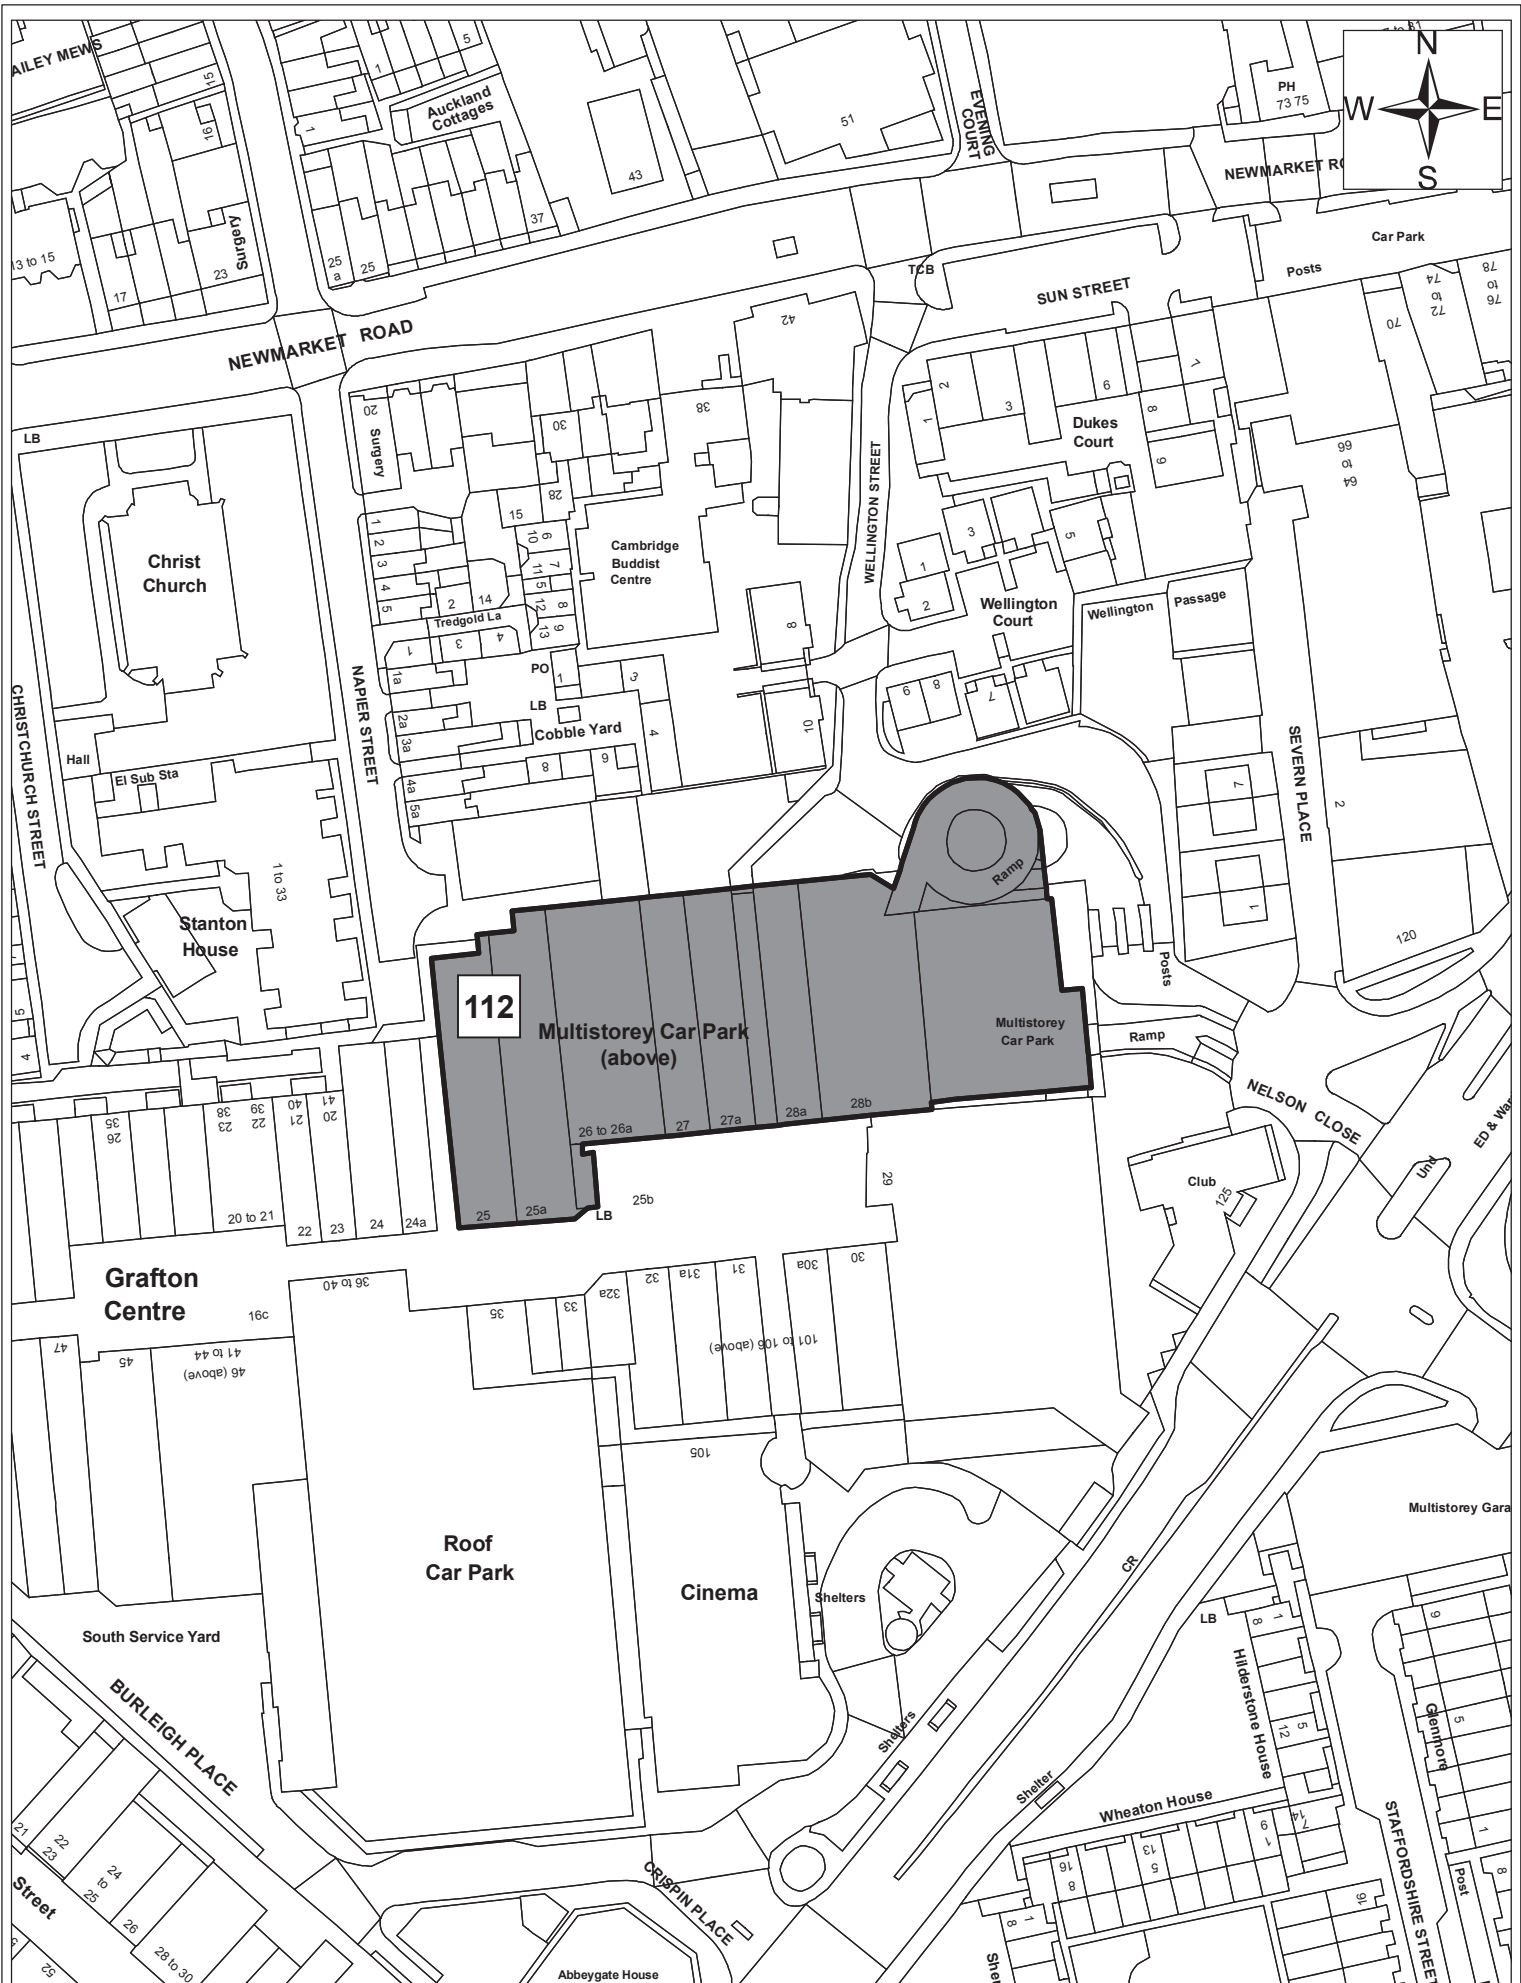

Site 109

Date:	1st September 2011
Produced by:	Matthew Merry
Section/Department:	Environment
Scale:	1:1,250

110 Multistorey Car Park

Site 110

Date:	1st September 2011
Produced by:	Matthew Merry
Section/Department:	Environment
Scale:	1:1,250