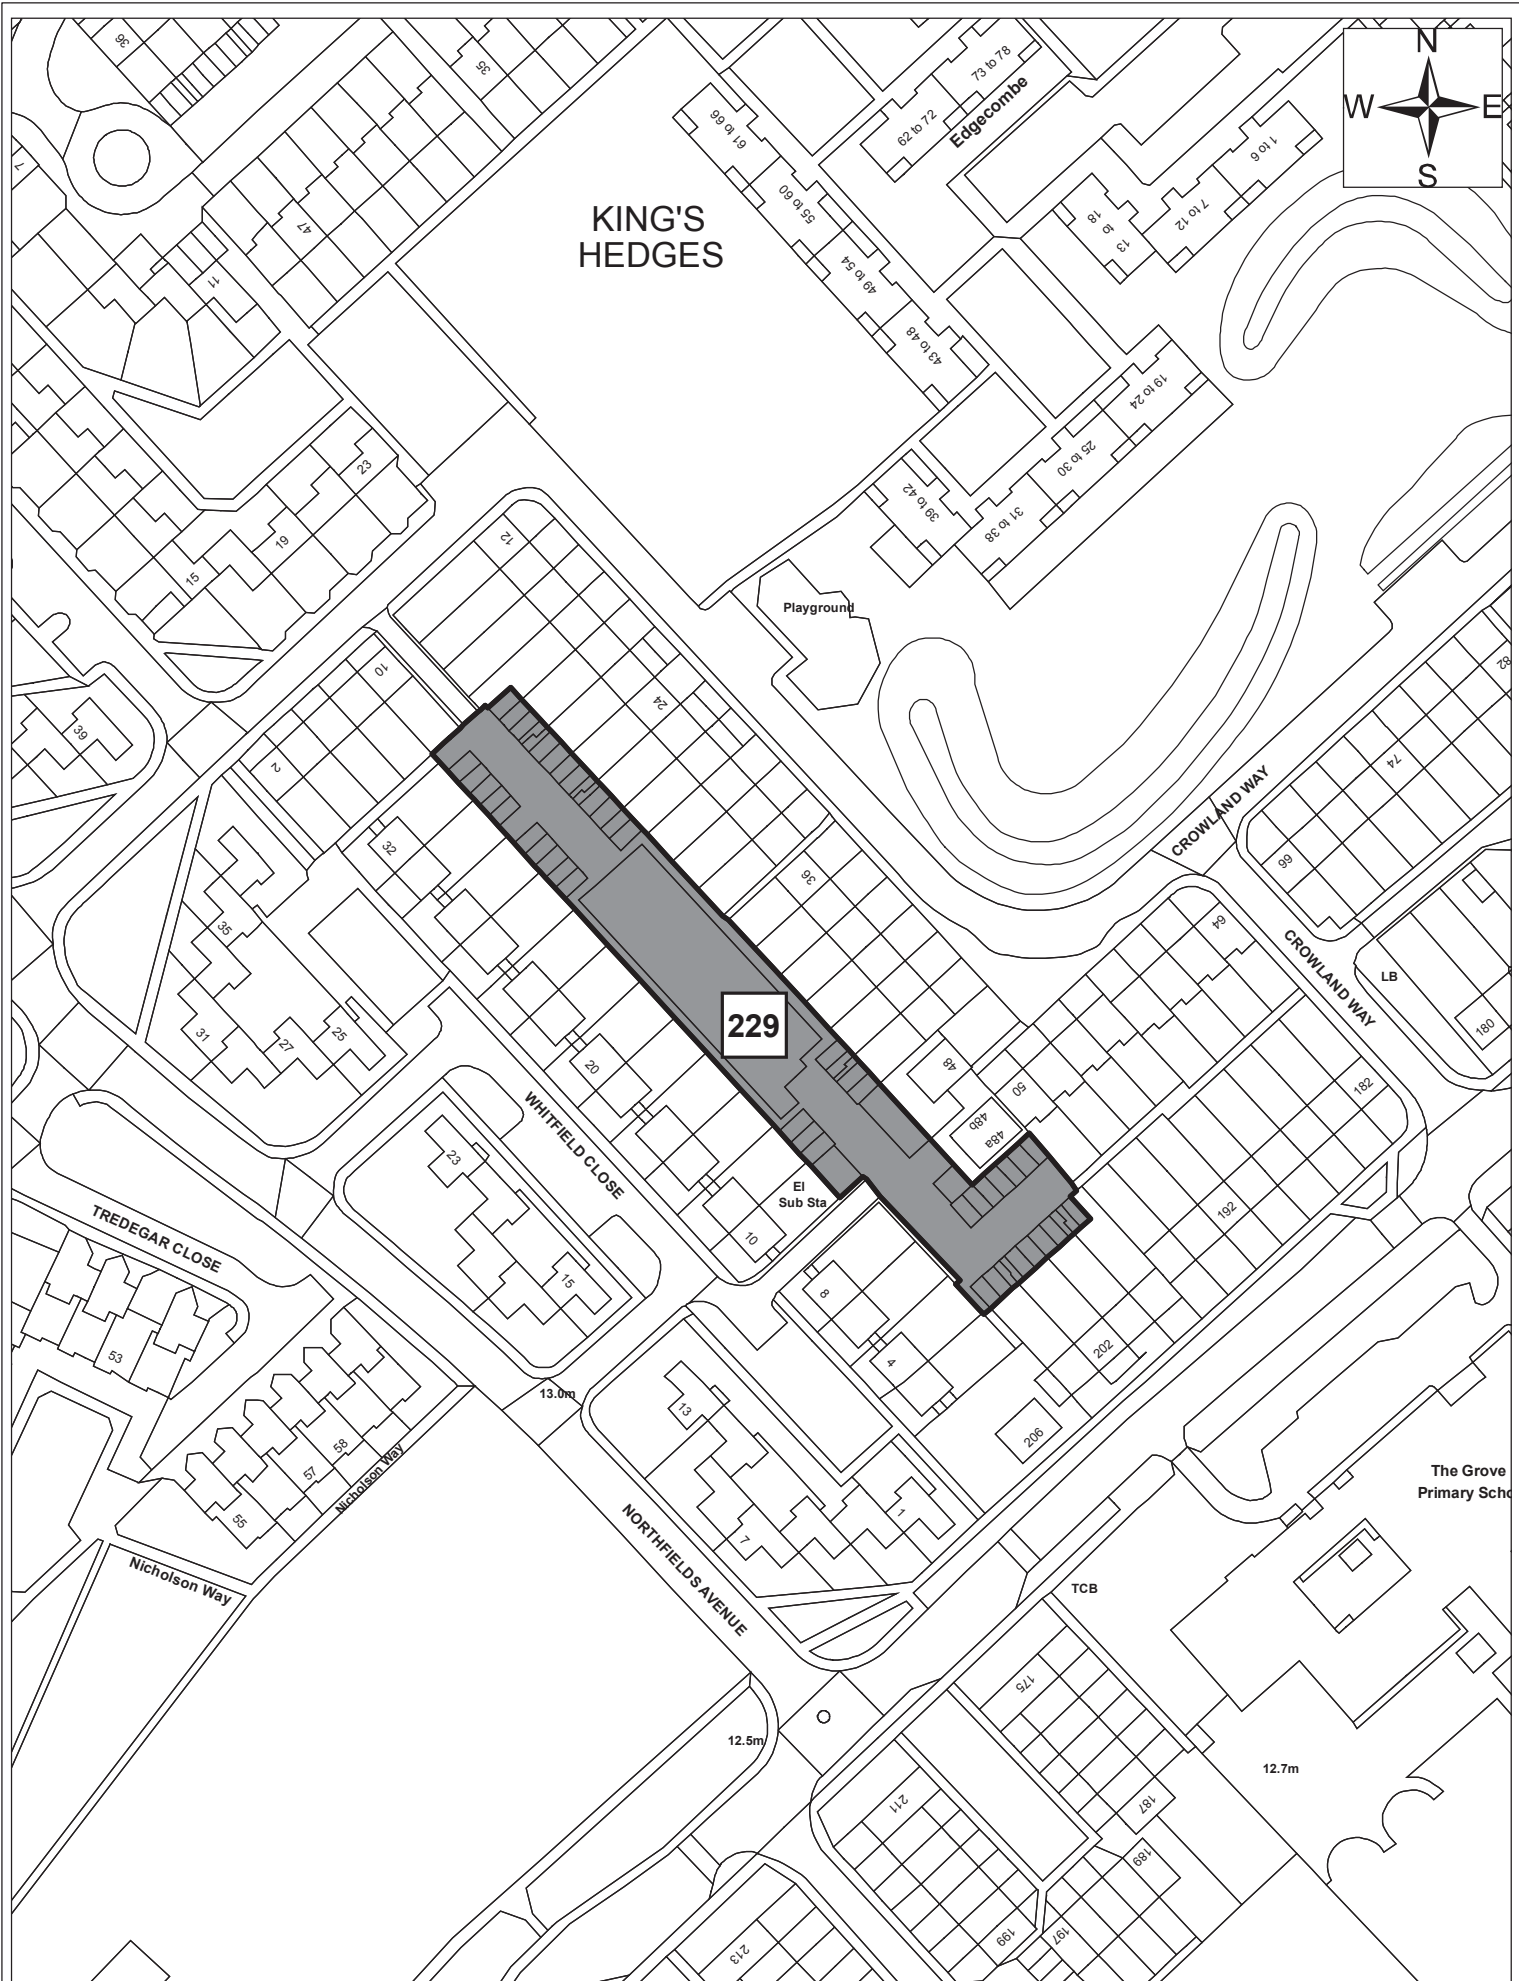

Site 229

Date:	1st September 2011
Produced by:	Matthew Merry
Section/Department:	Environment
Scale:	1:1,250