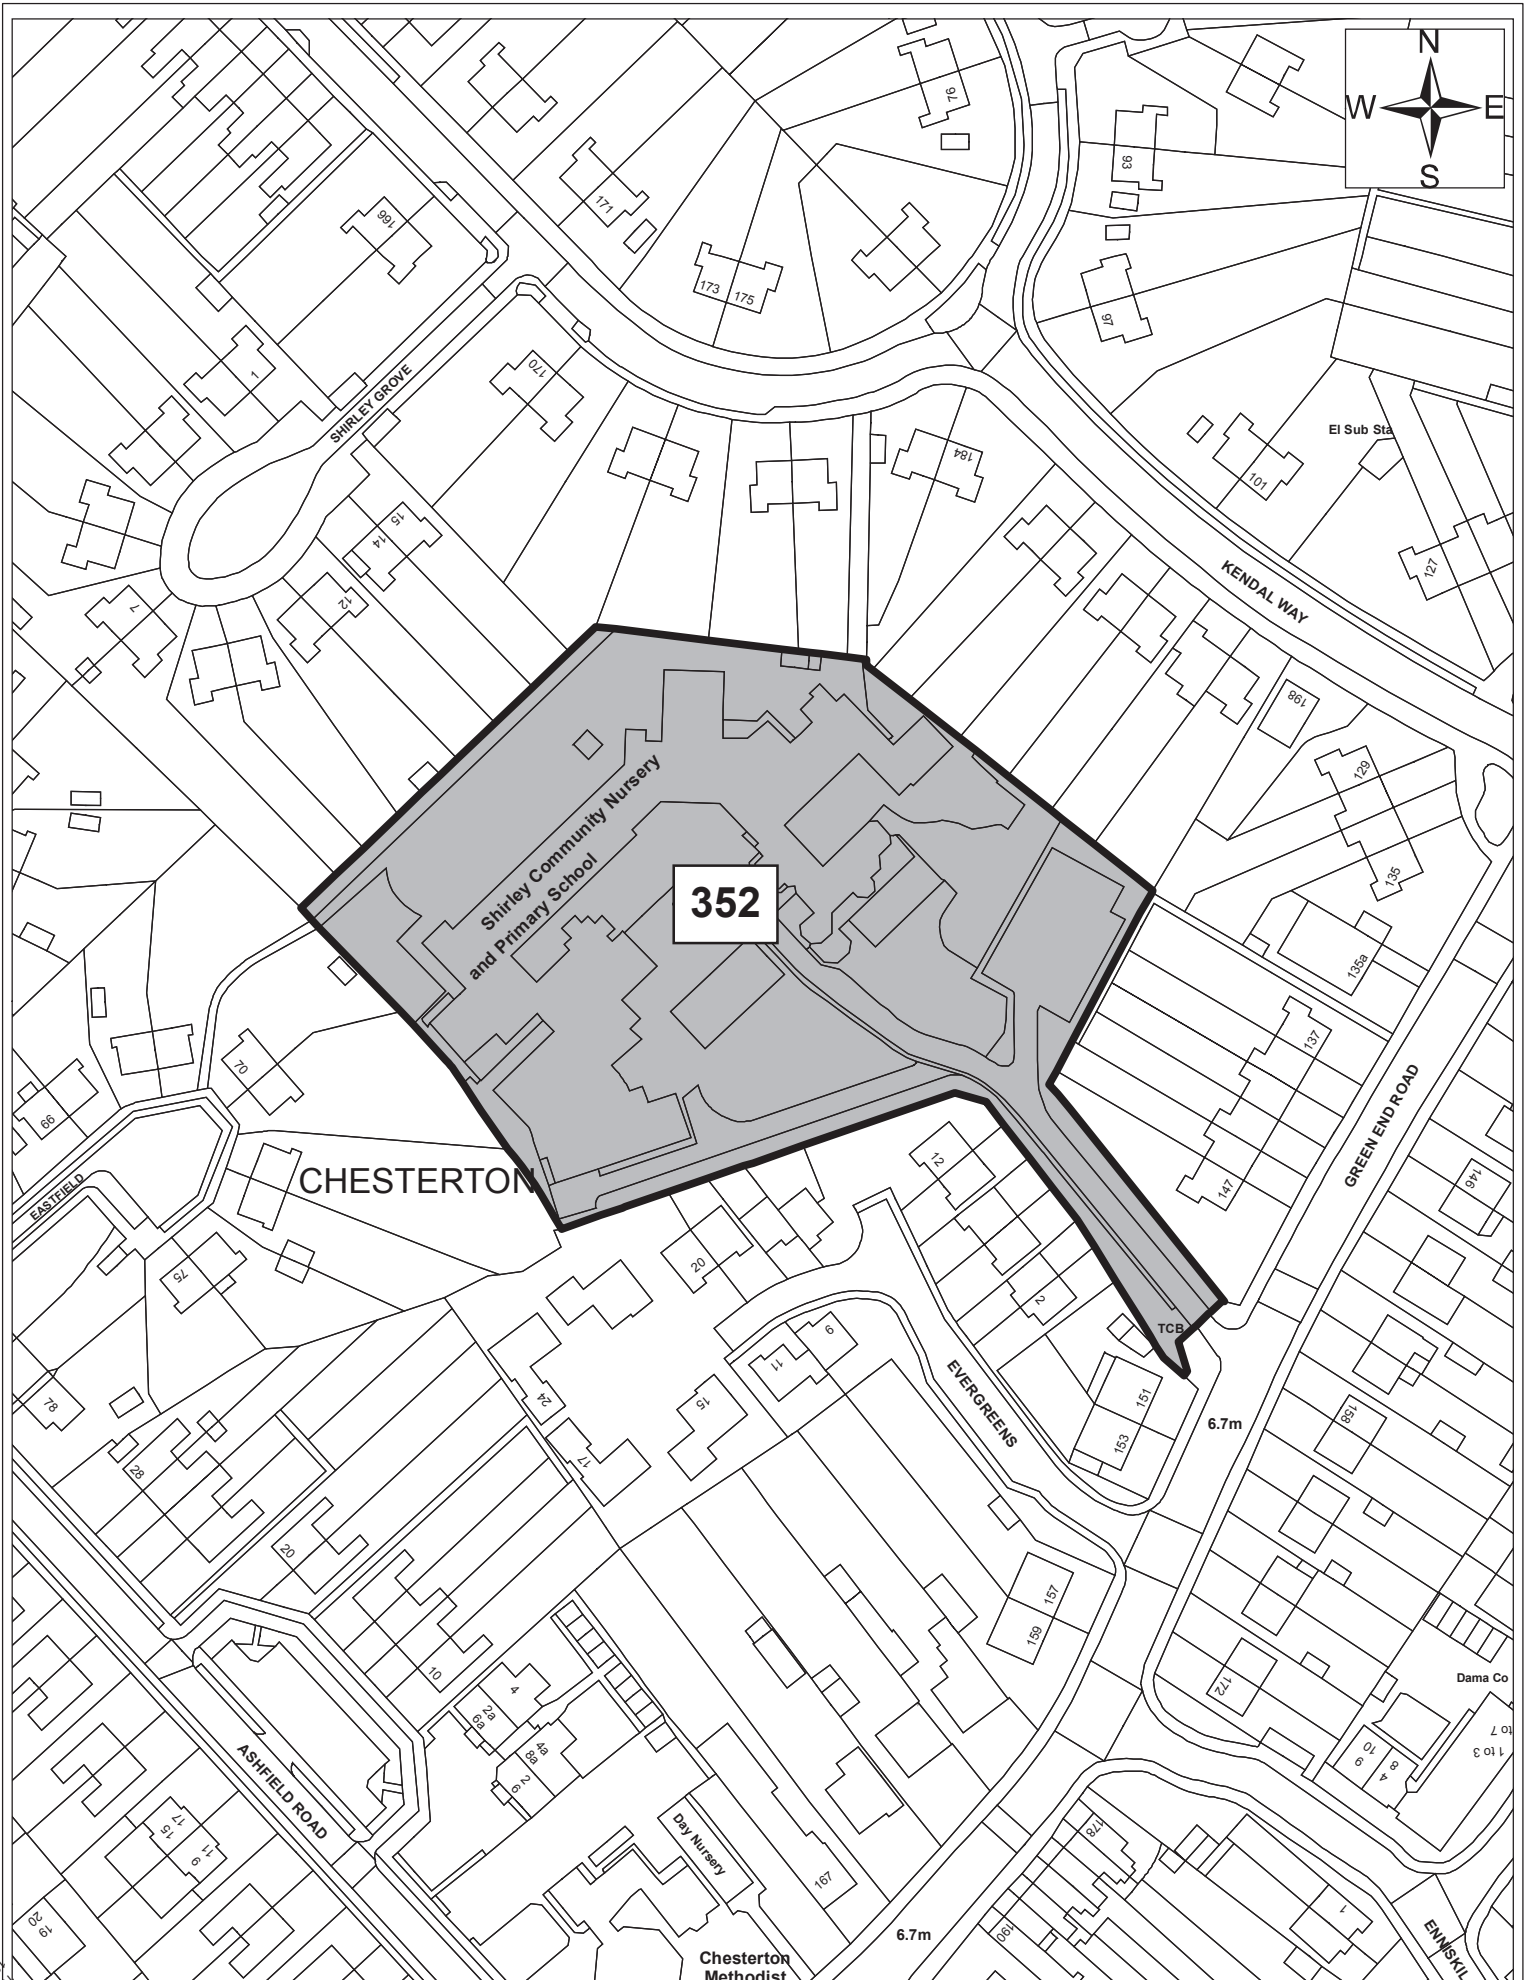

CHESTERTON

Shirley Community Nursery
and Primary School

352

Chesterton
Methodist

Site 352

Date:	19/08/11
Produced by:	Myles Greensmith
Section/Department:	Environment
Scale:	1:1,250