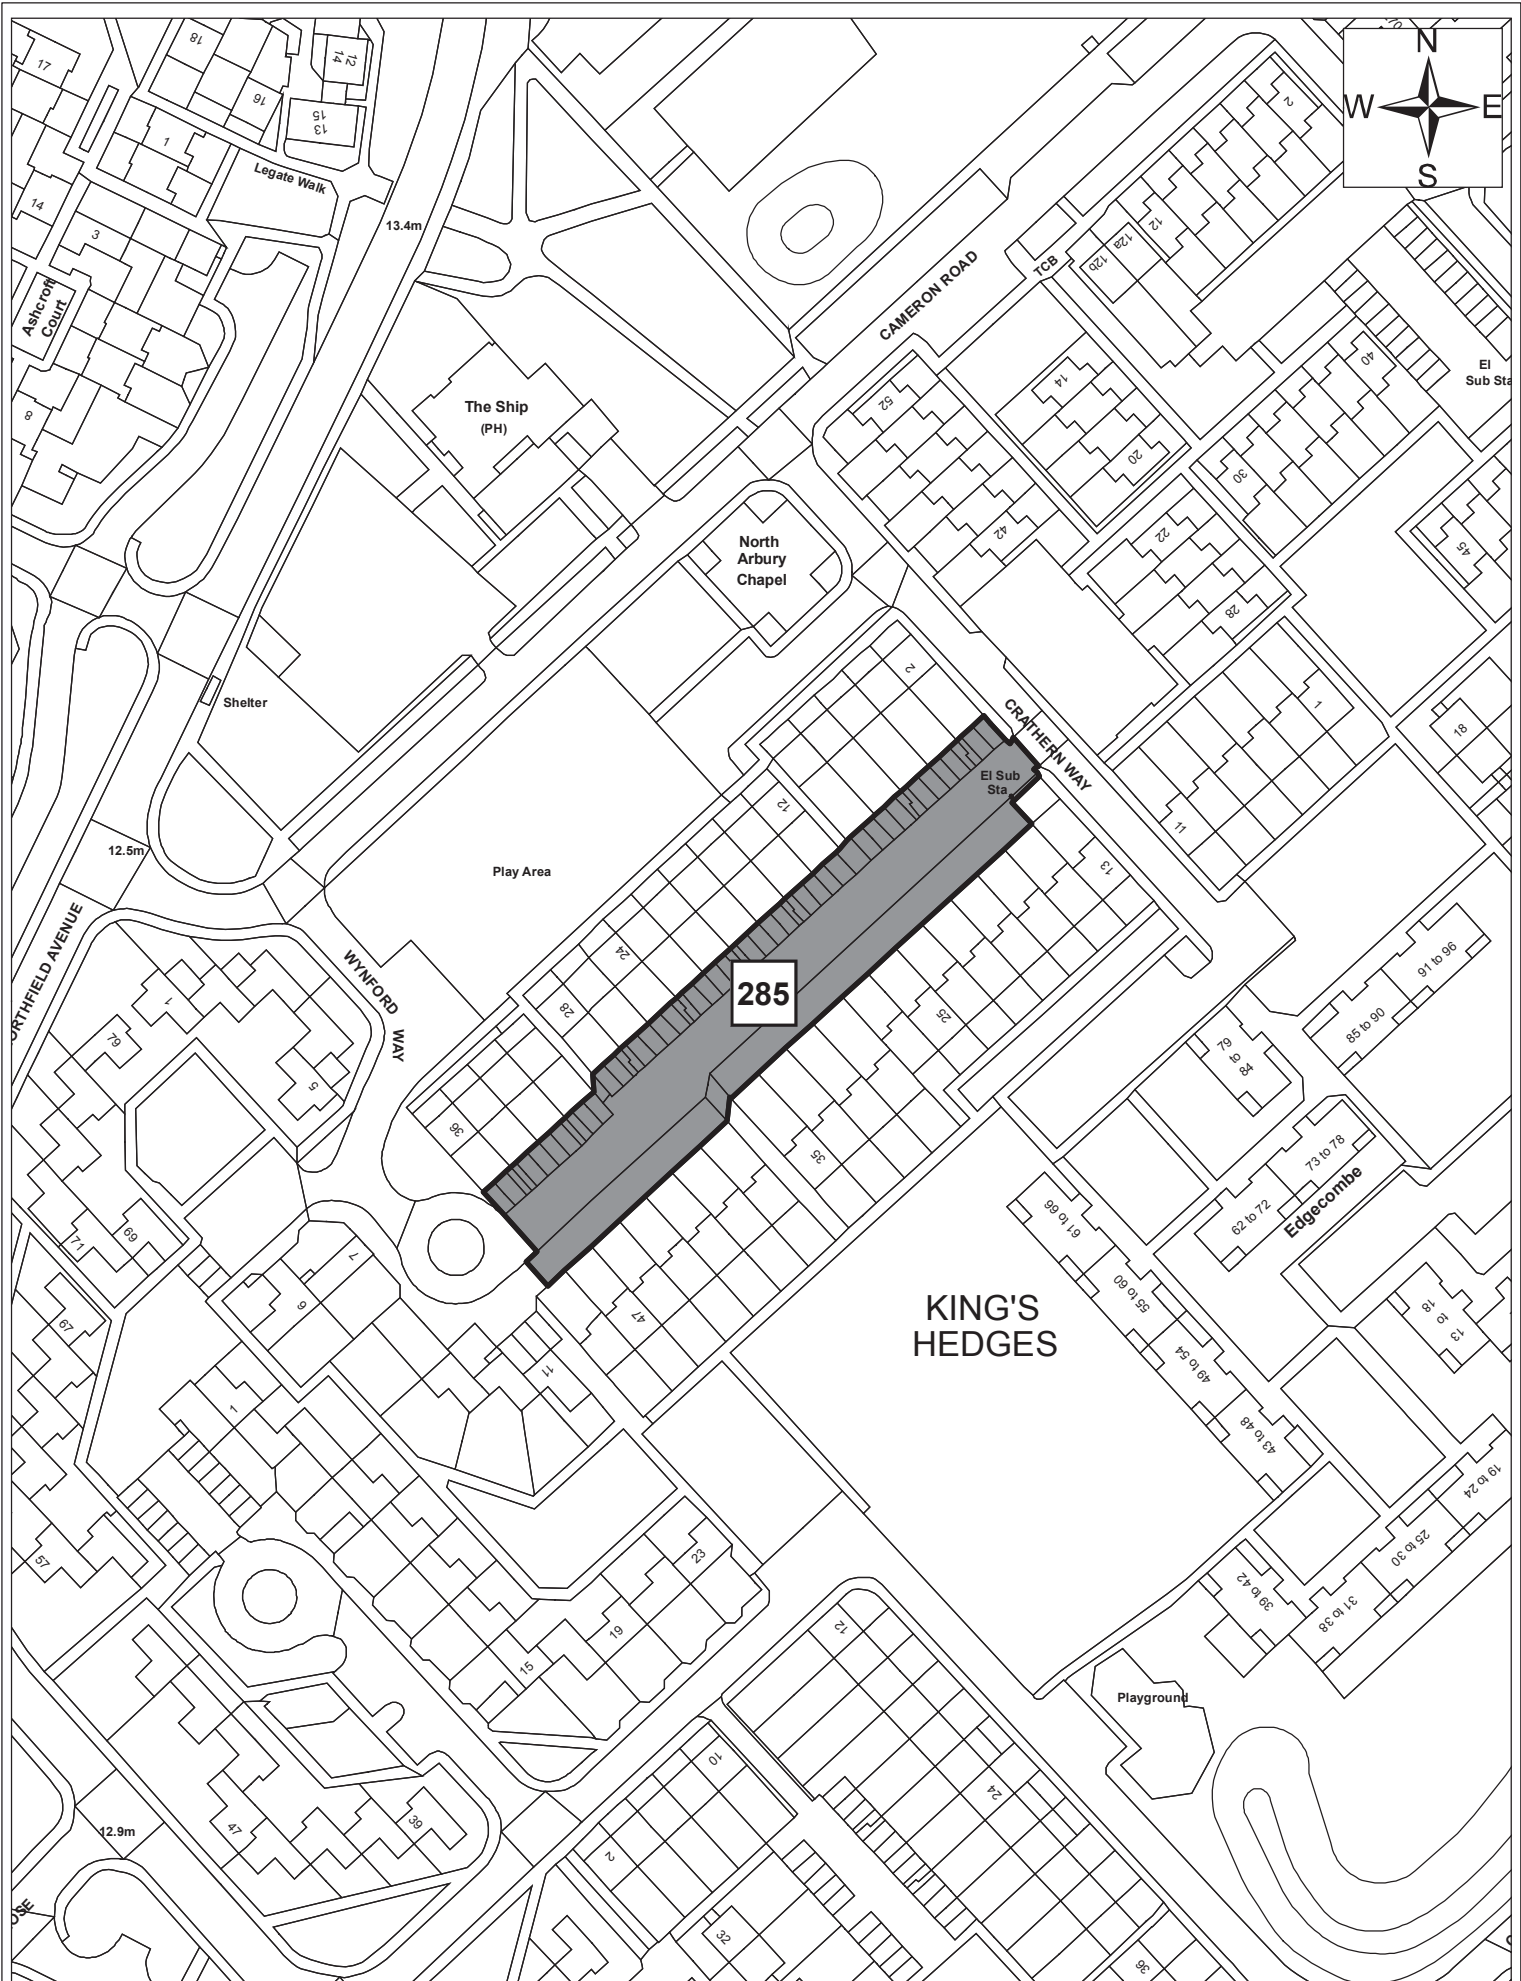

Site 285

Date:	1st September 2011
Produced by:	Matthew Merry
Section/Department:	Environment
Scale:	1:1,250