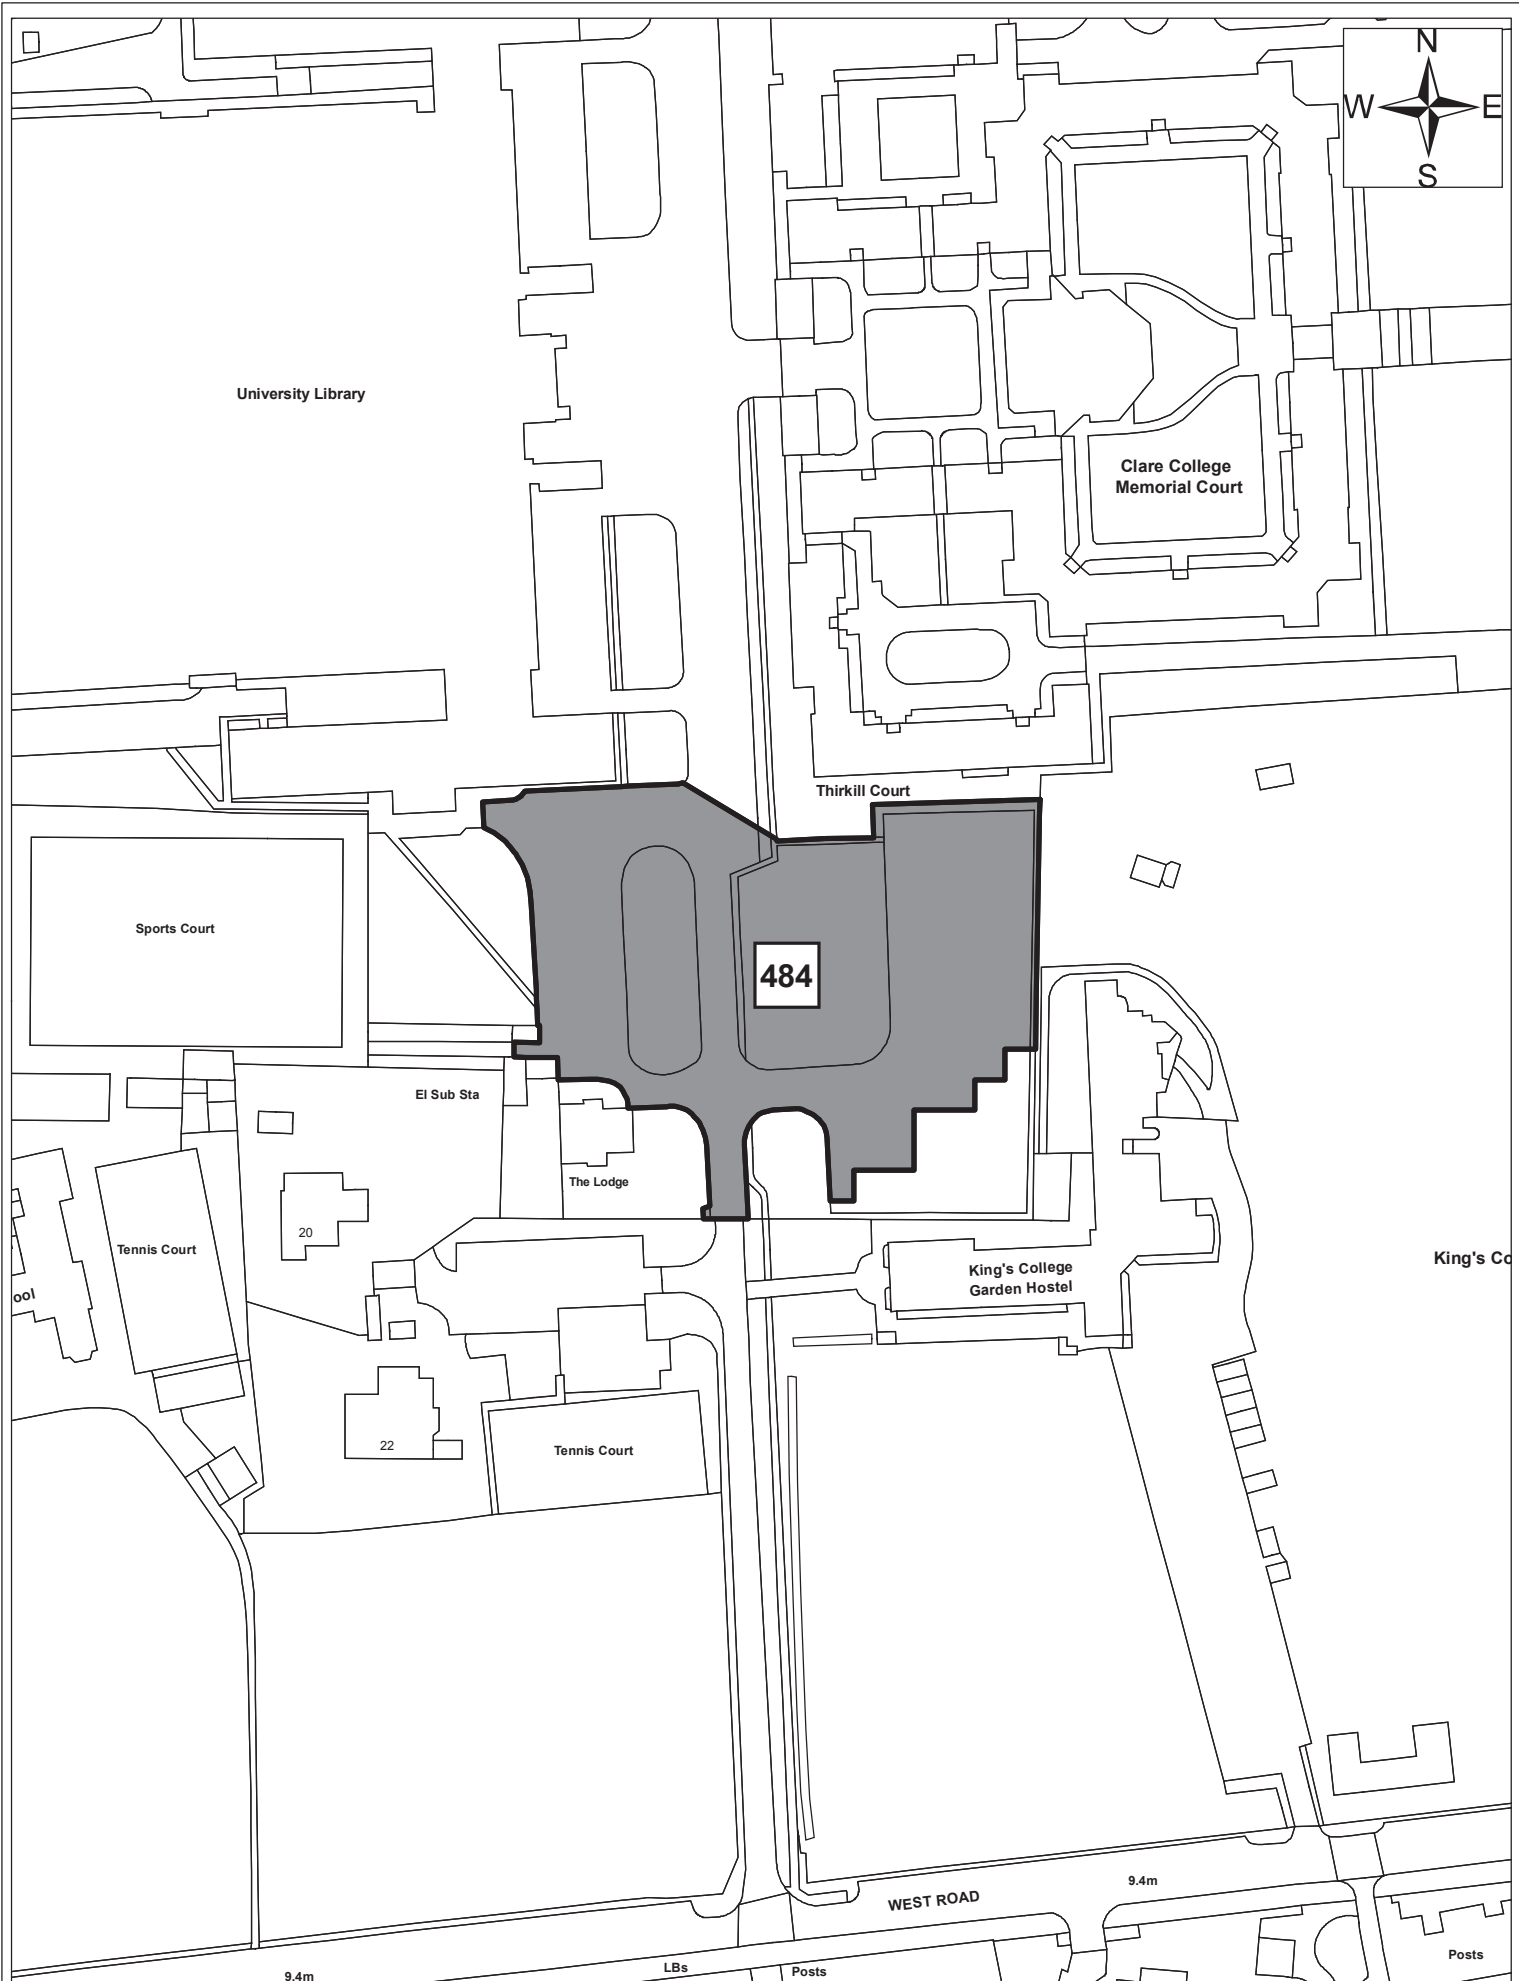

Site 484

Date:	1st September 2011
Produced by:	Matthew Merry
Section/Department:	Environment
Scale:	1:1,250