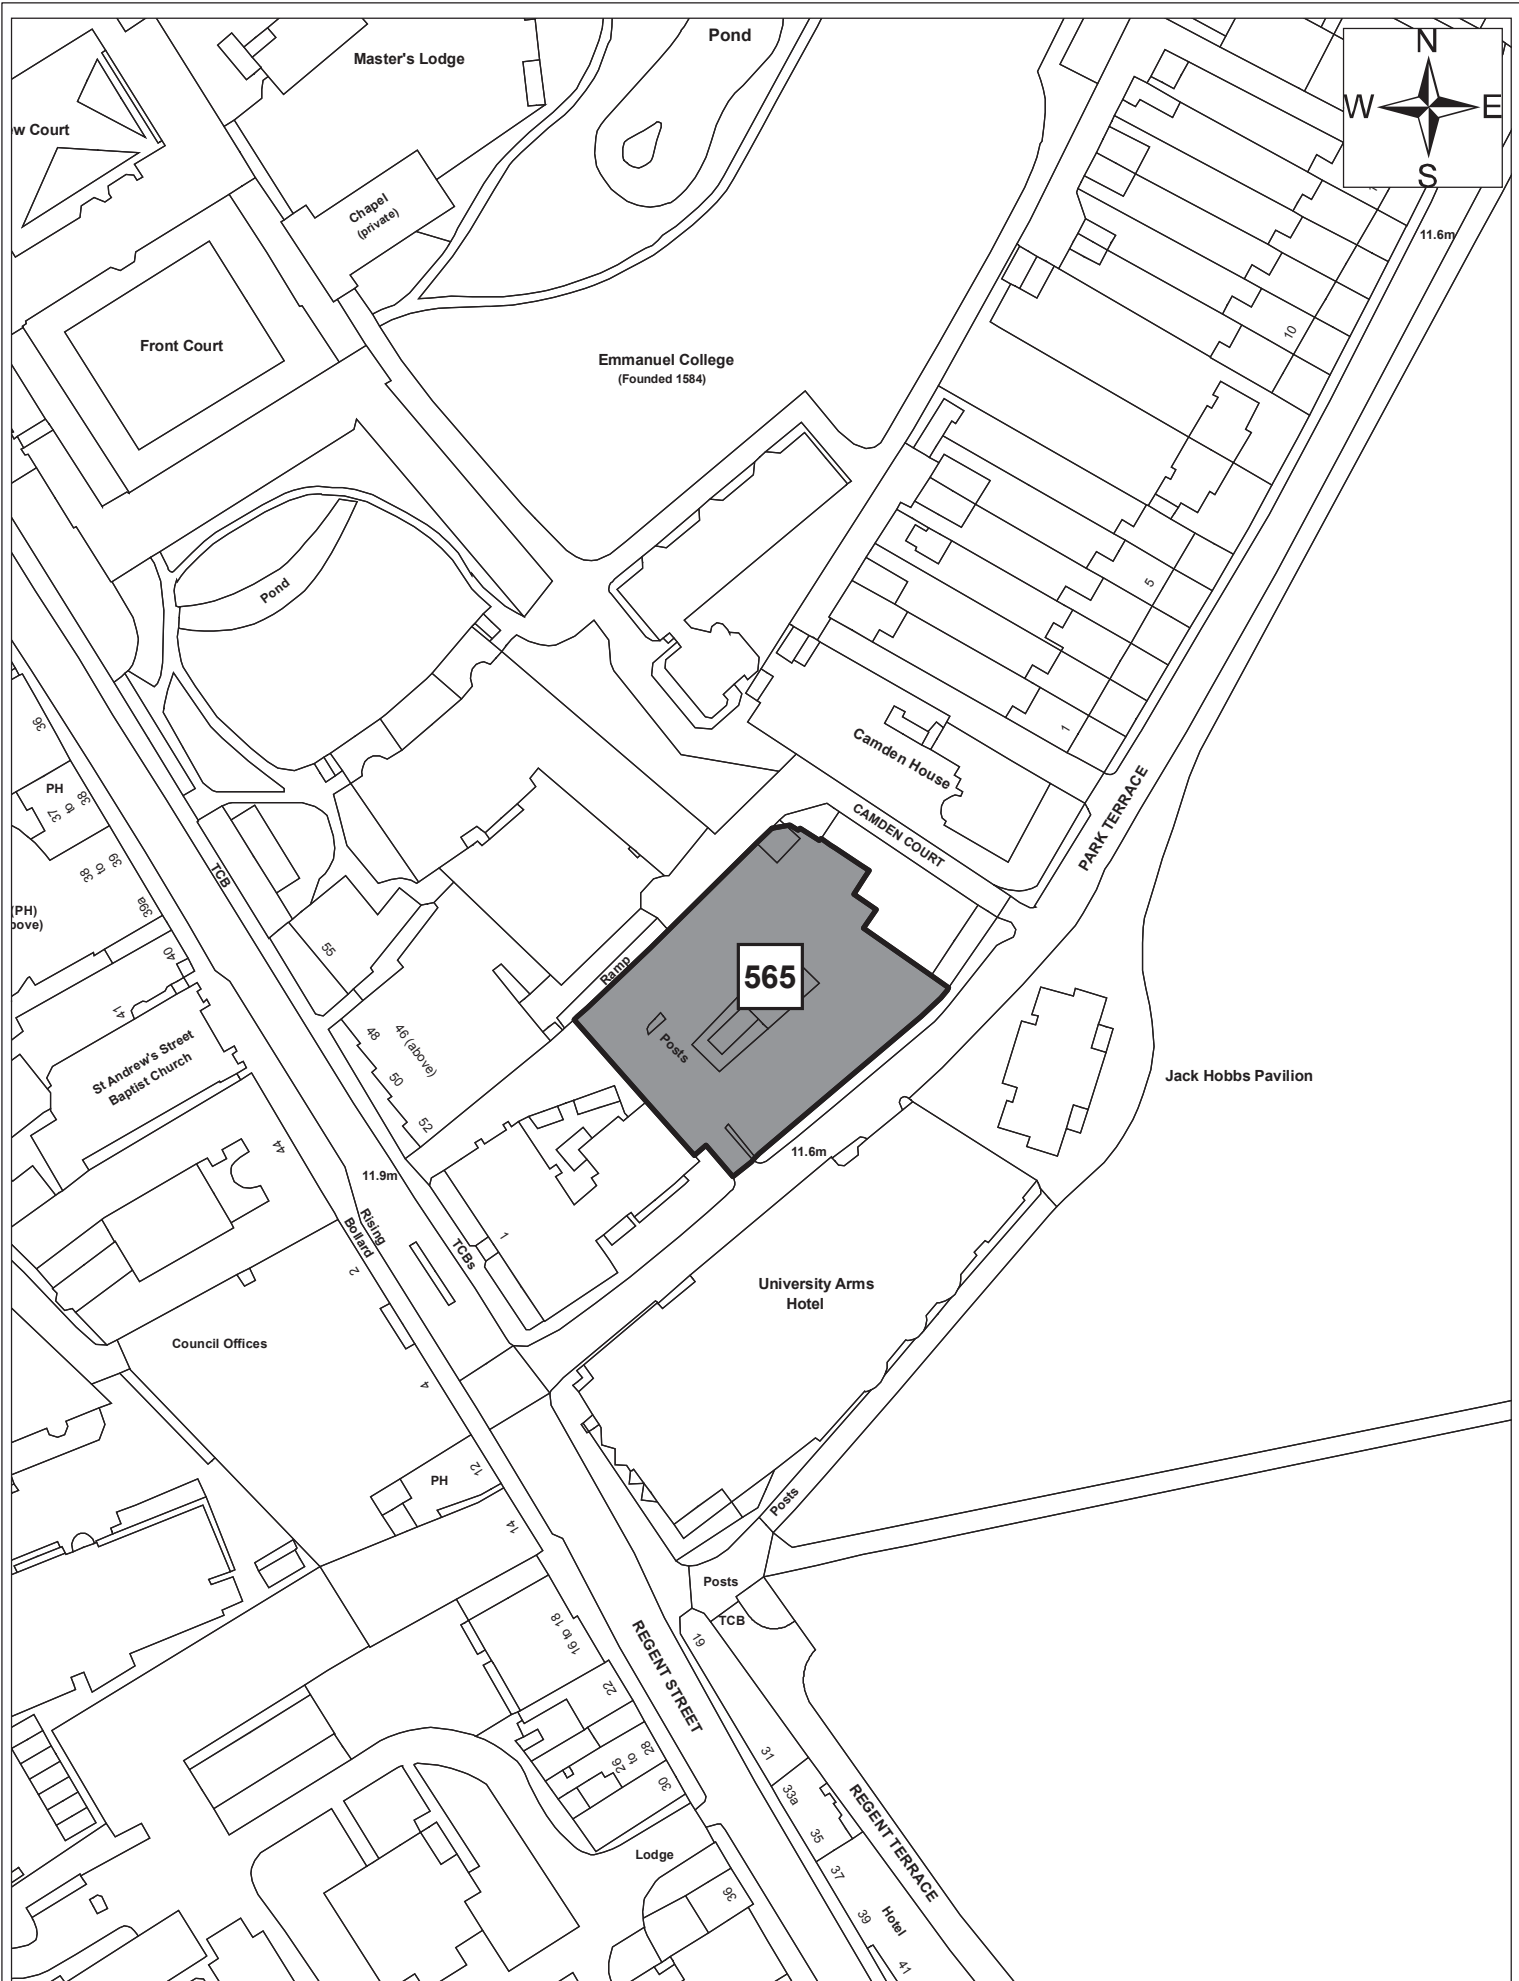

Site 565

Date:	1st September 2011
Produced by:	Matthew Merry
Section/Department:	Environment
Scale:	1:1,250