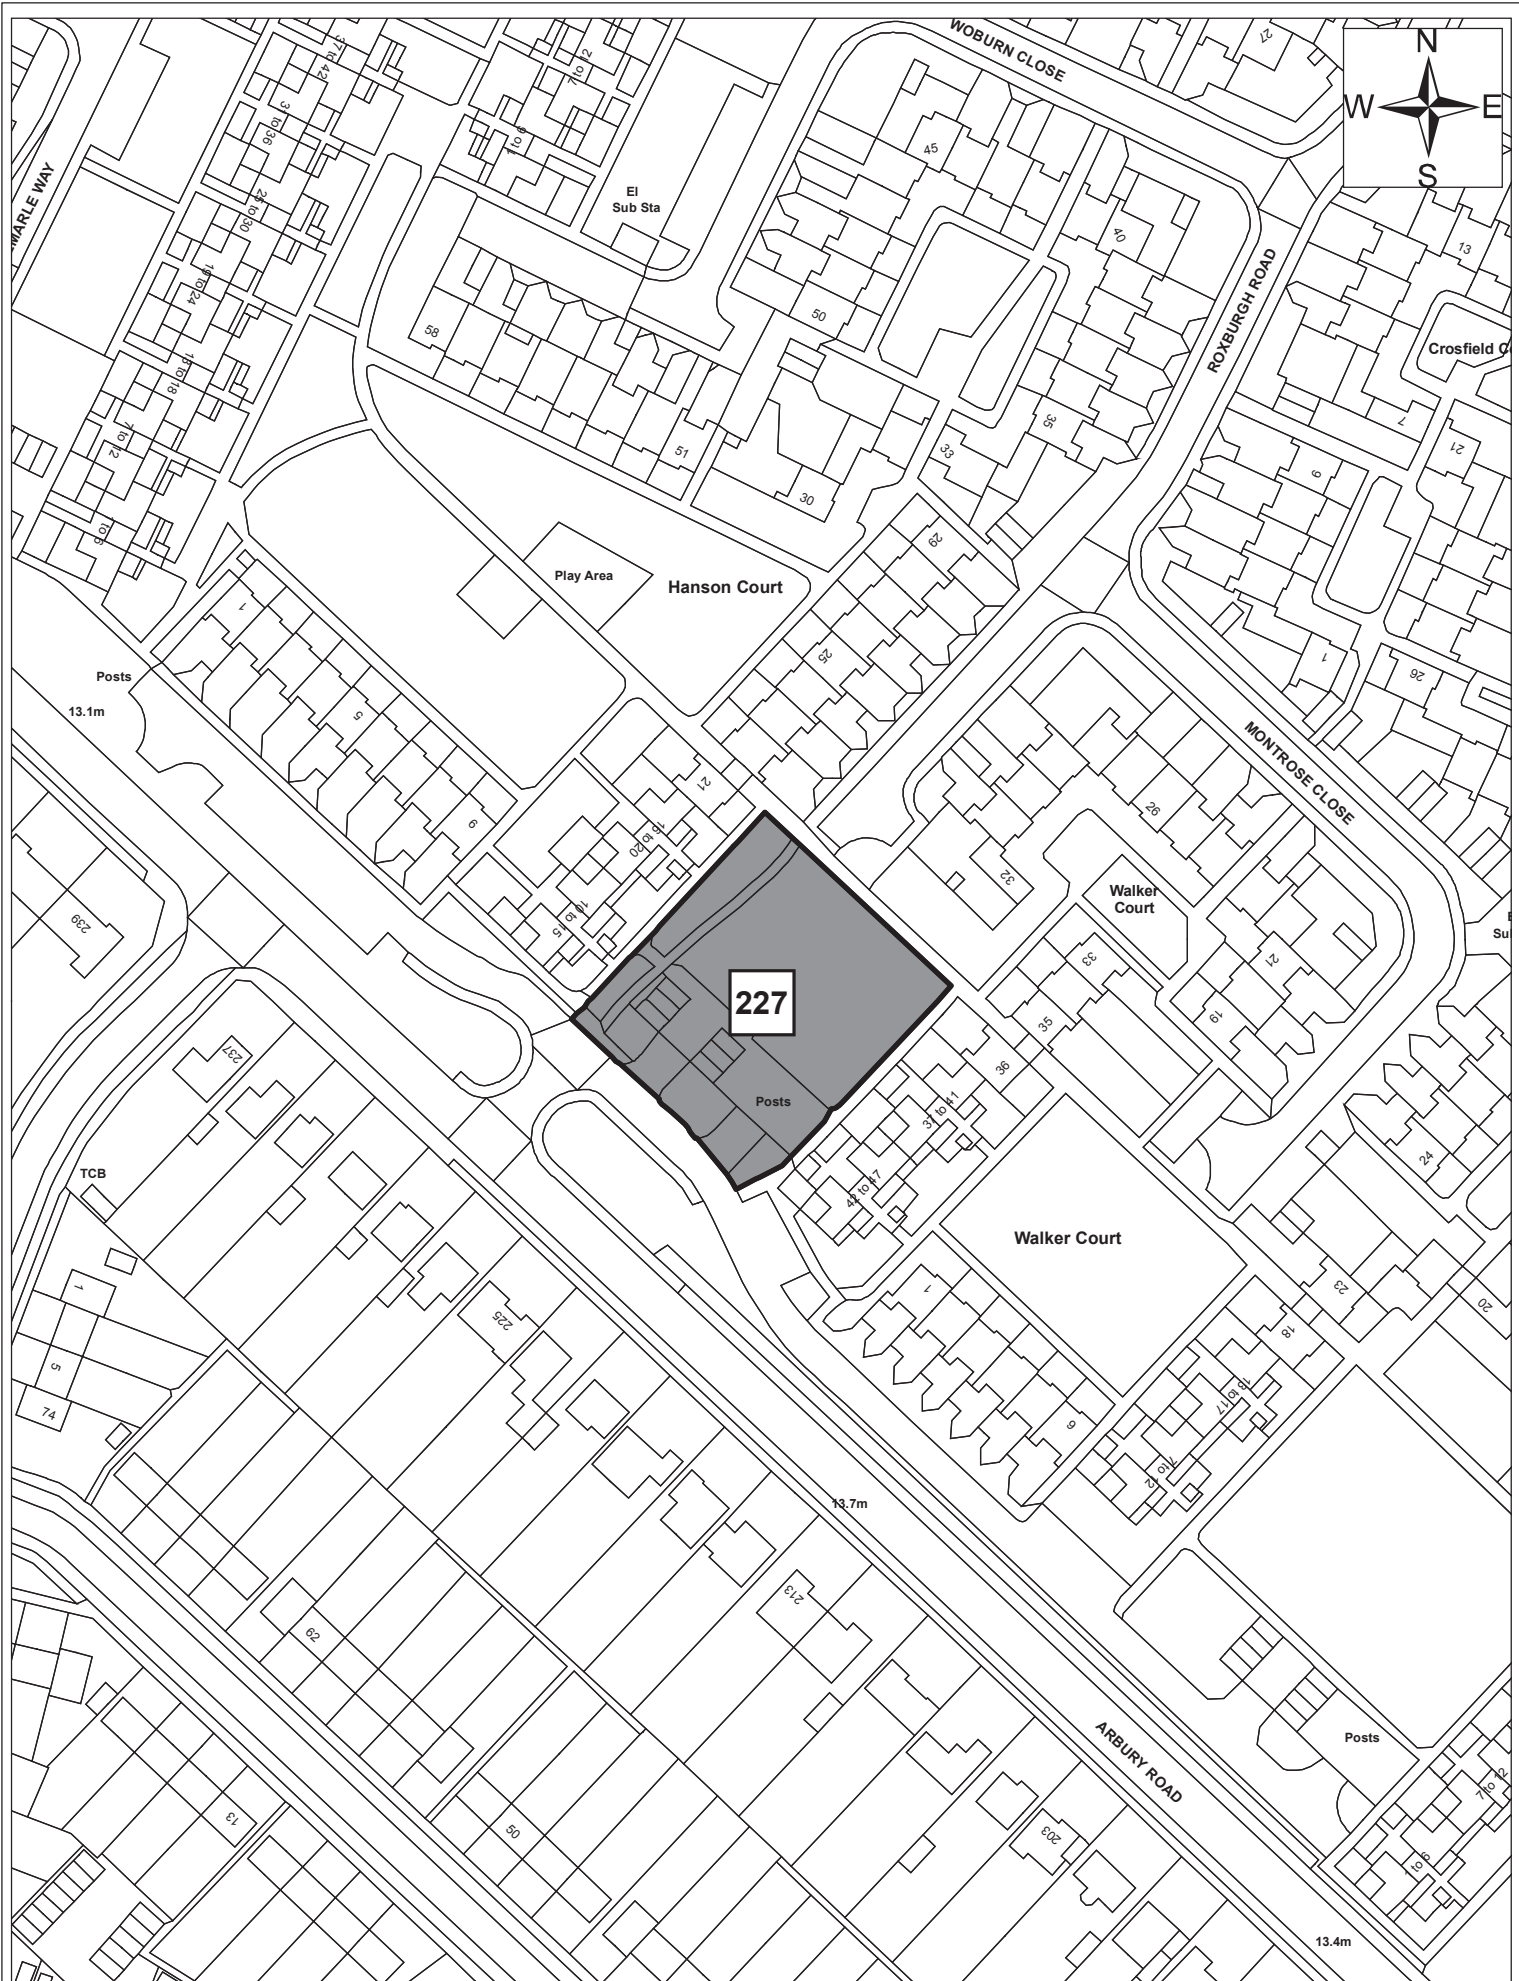

Site 223

Date:	1st September 2011
Produced by:	Matthew Merry
Section/Department:	Environment
Scale:	1:1,250

Site 225

Date: 1st September 2011

Produced by: Matthew Merry

Section/Department: Environment

Scale: 1:1,250