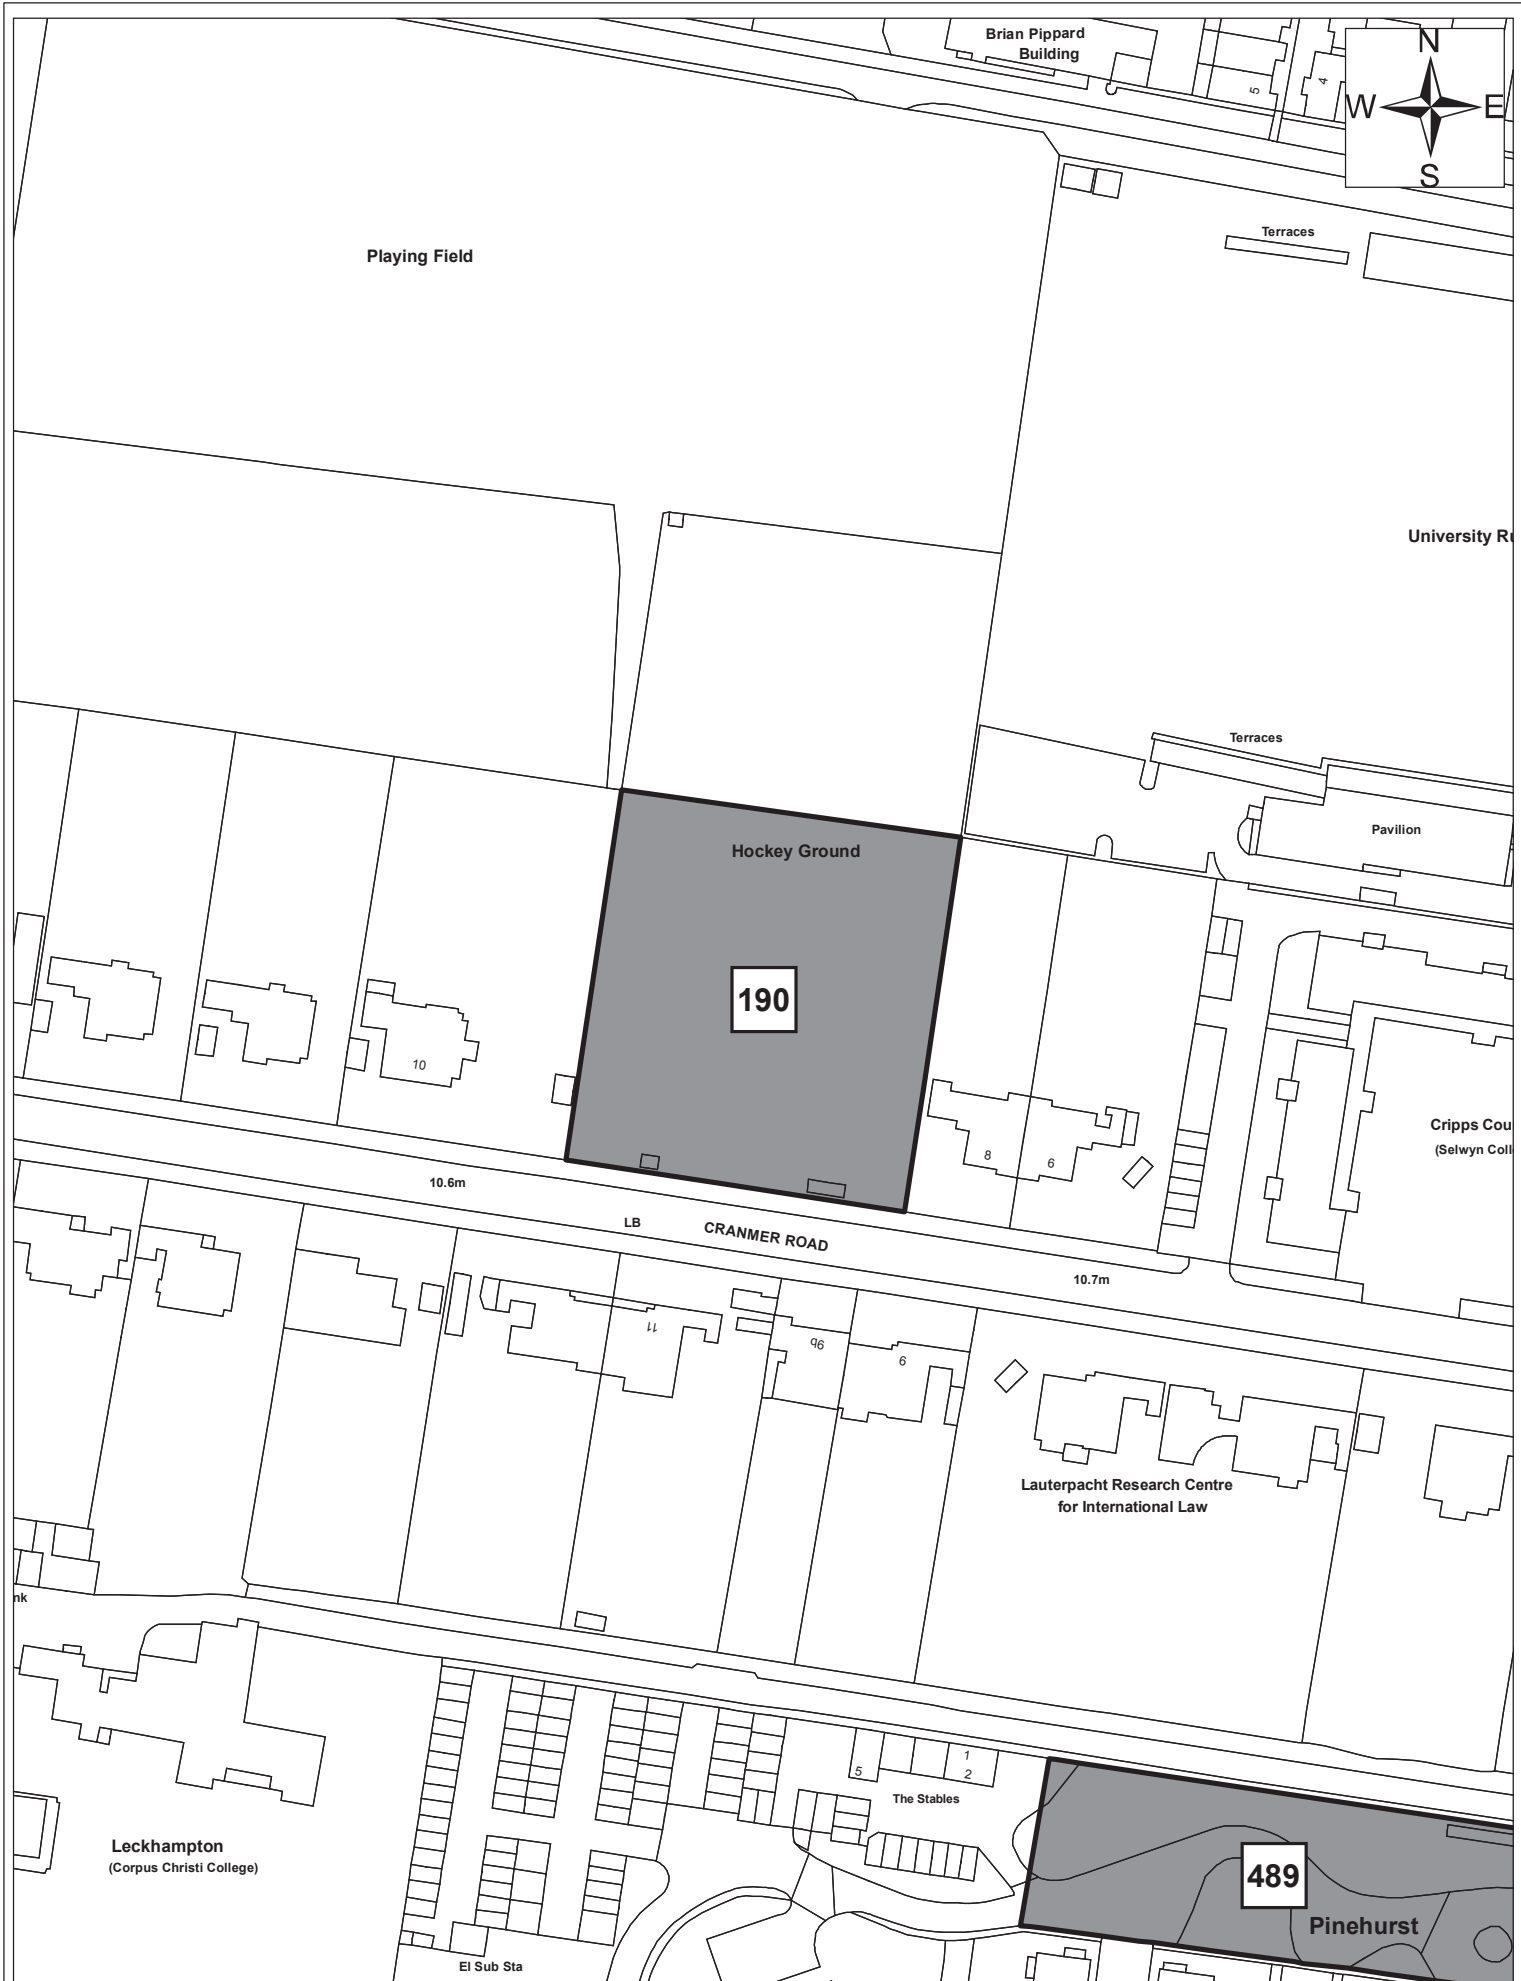

Site 190

Date:	1st September 2011
Produced by:	Matthew Merry
Section/Department:	Environment
Scale:	1:1,250