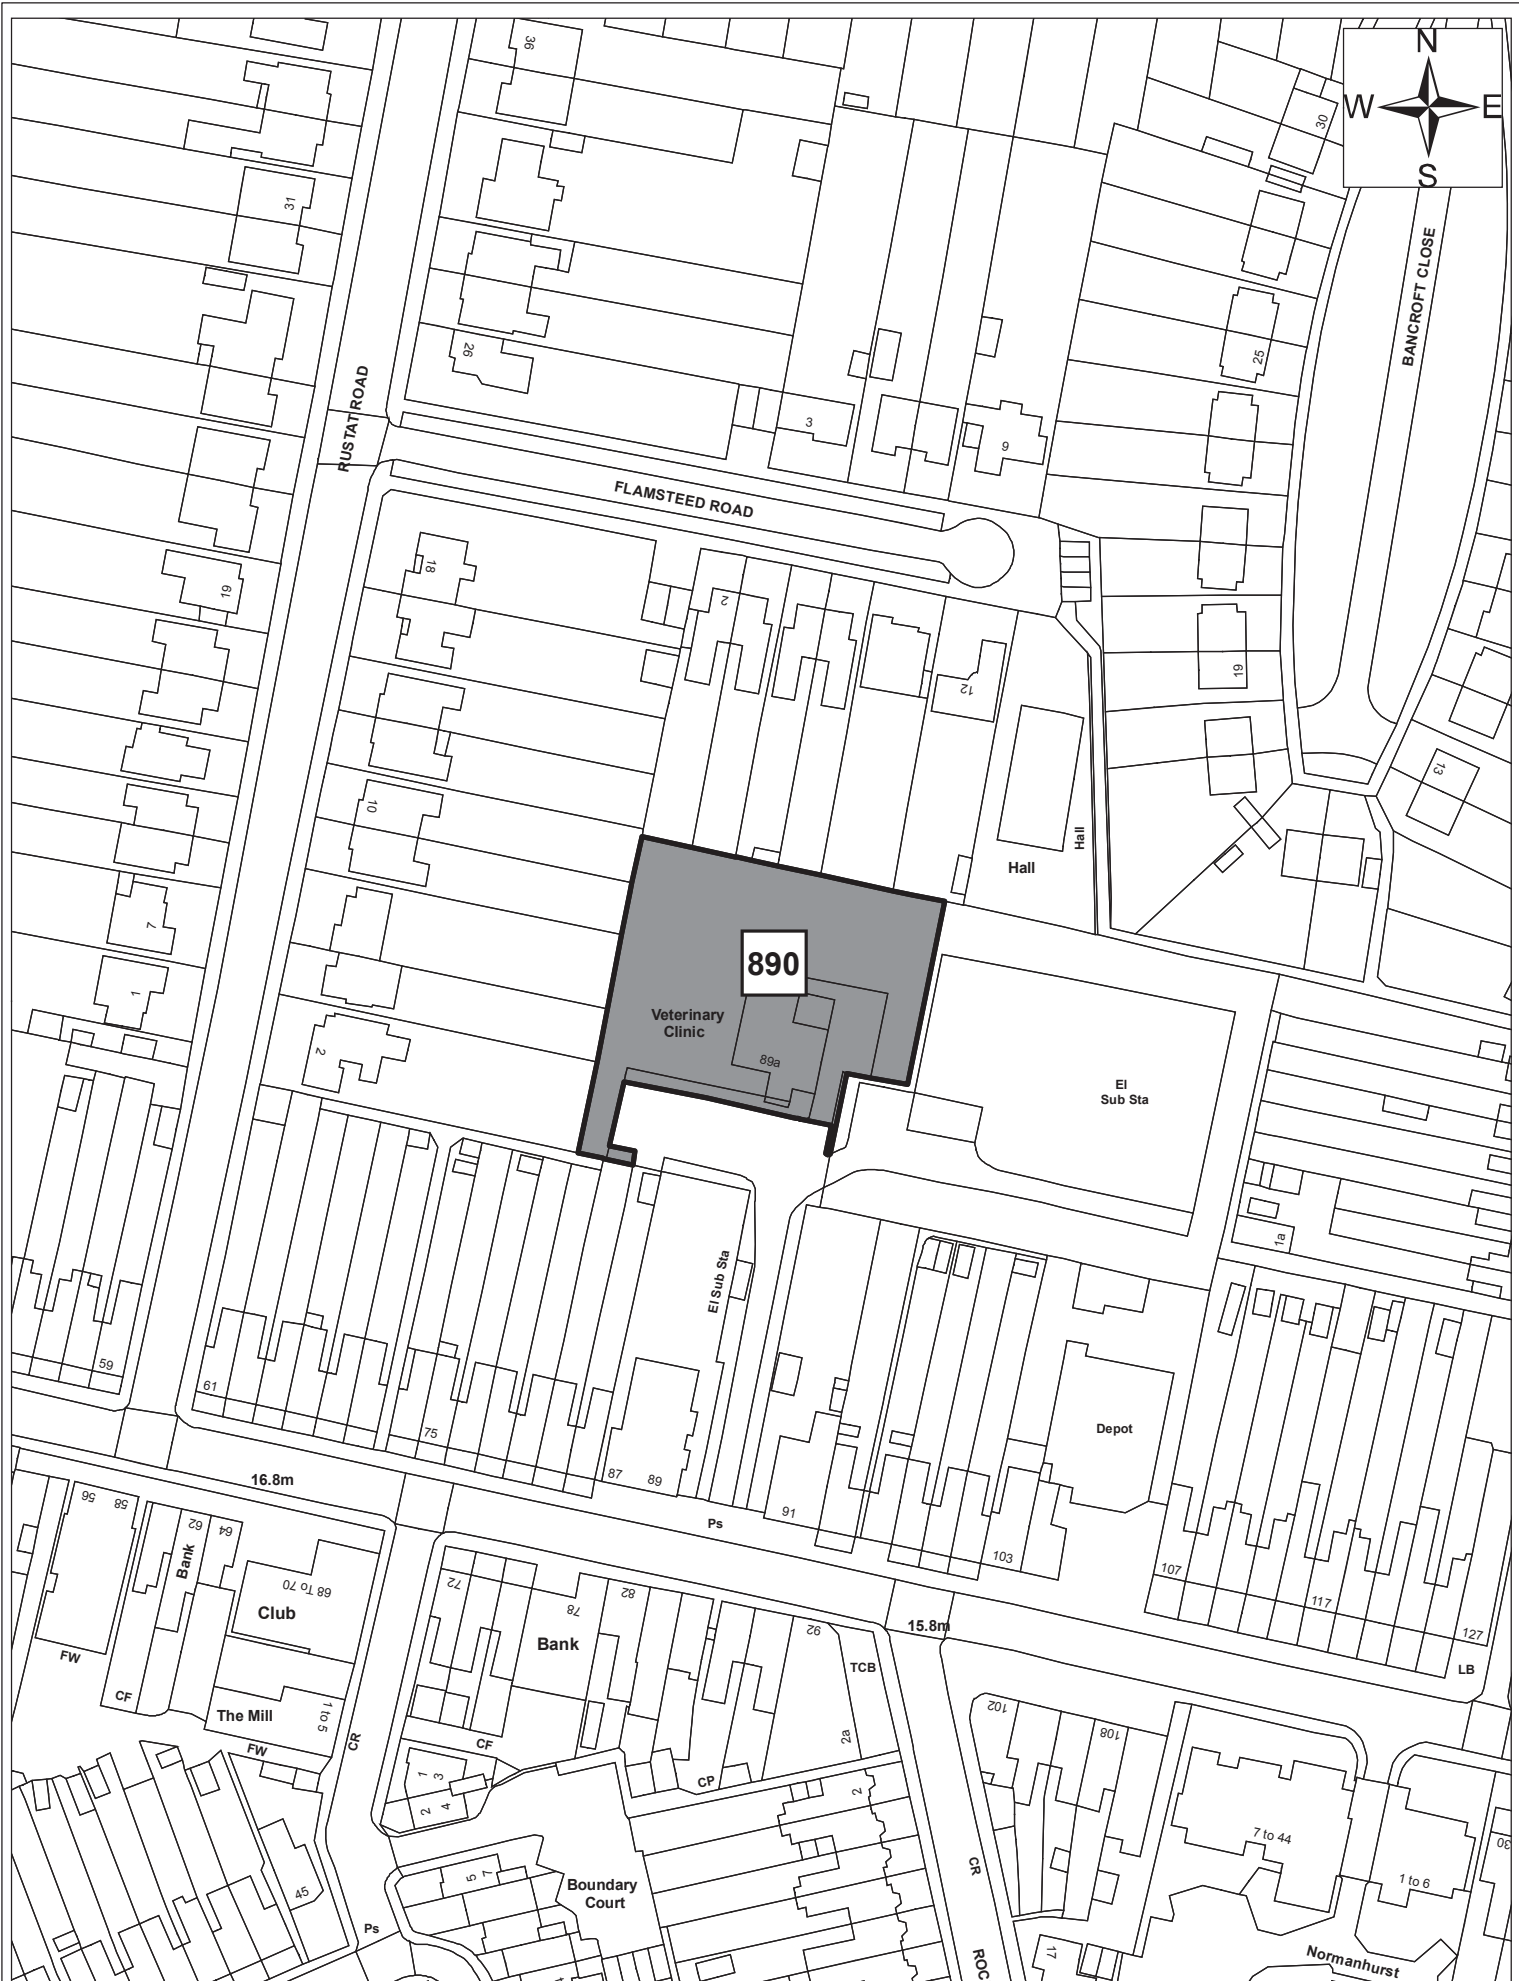

Site 890

Date:	1st September 2011
Produced by:	Matthew Merry
Section/Department:	Environment
Scale:	1:1,250