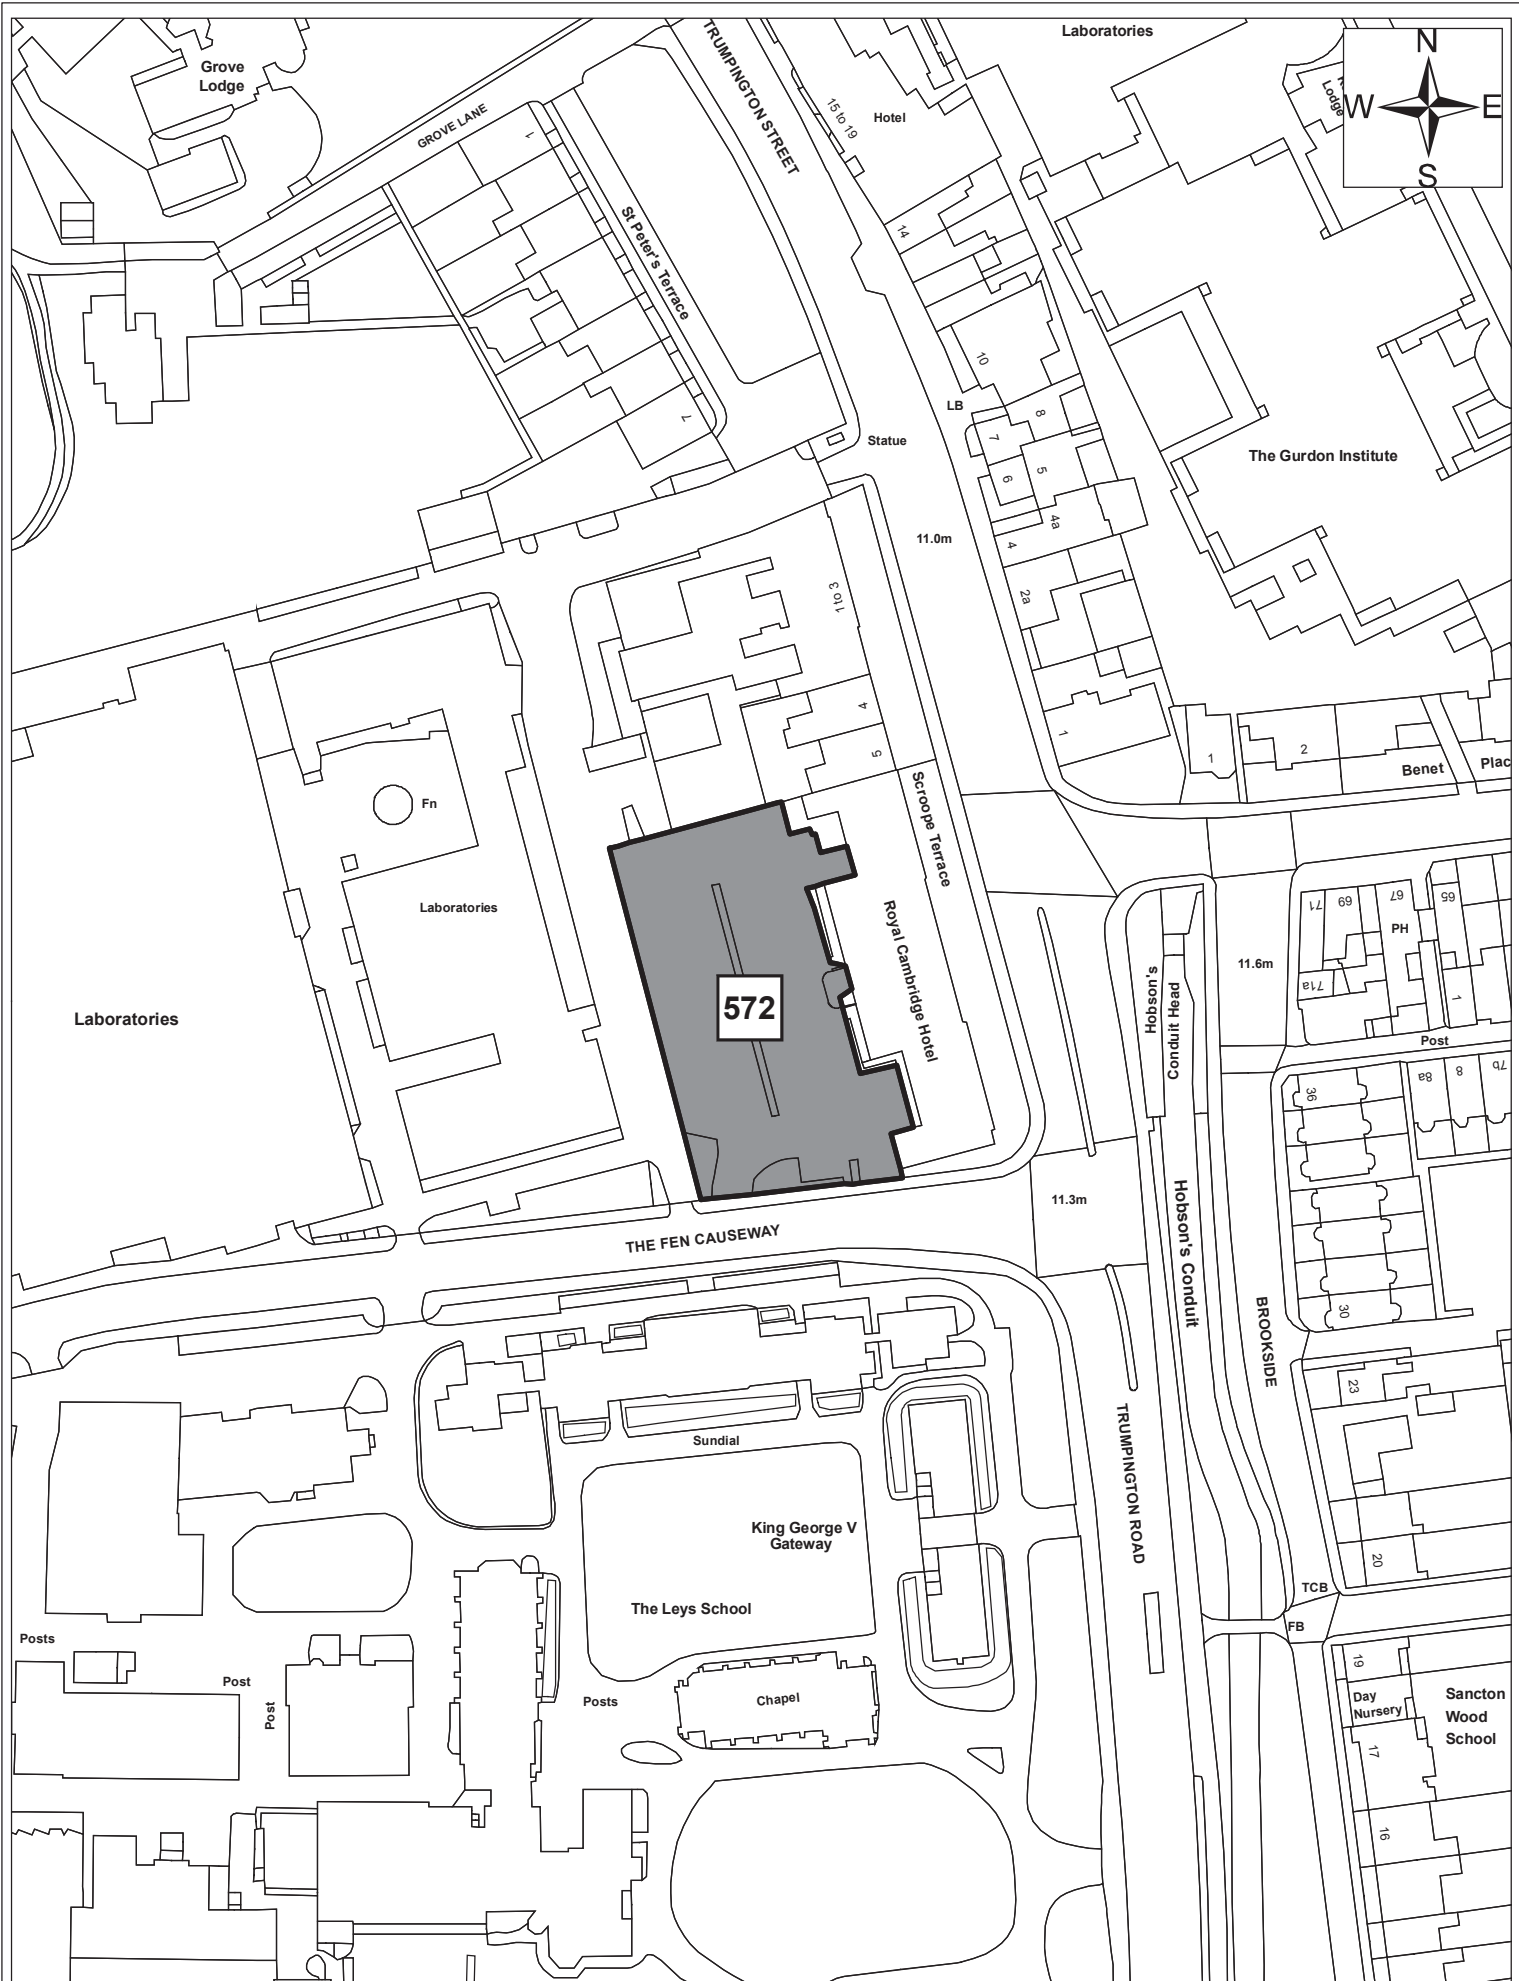

Site 572

Date:	1st September 2011
Produced by:	Matthew Merry
Section/Department:	Environment
Scale:	1:1,250