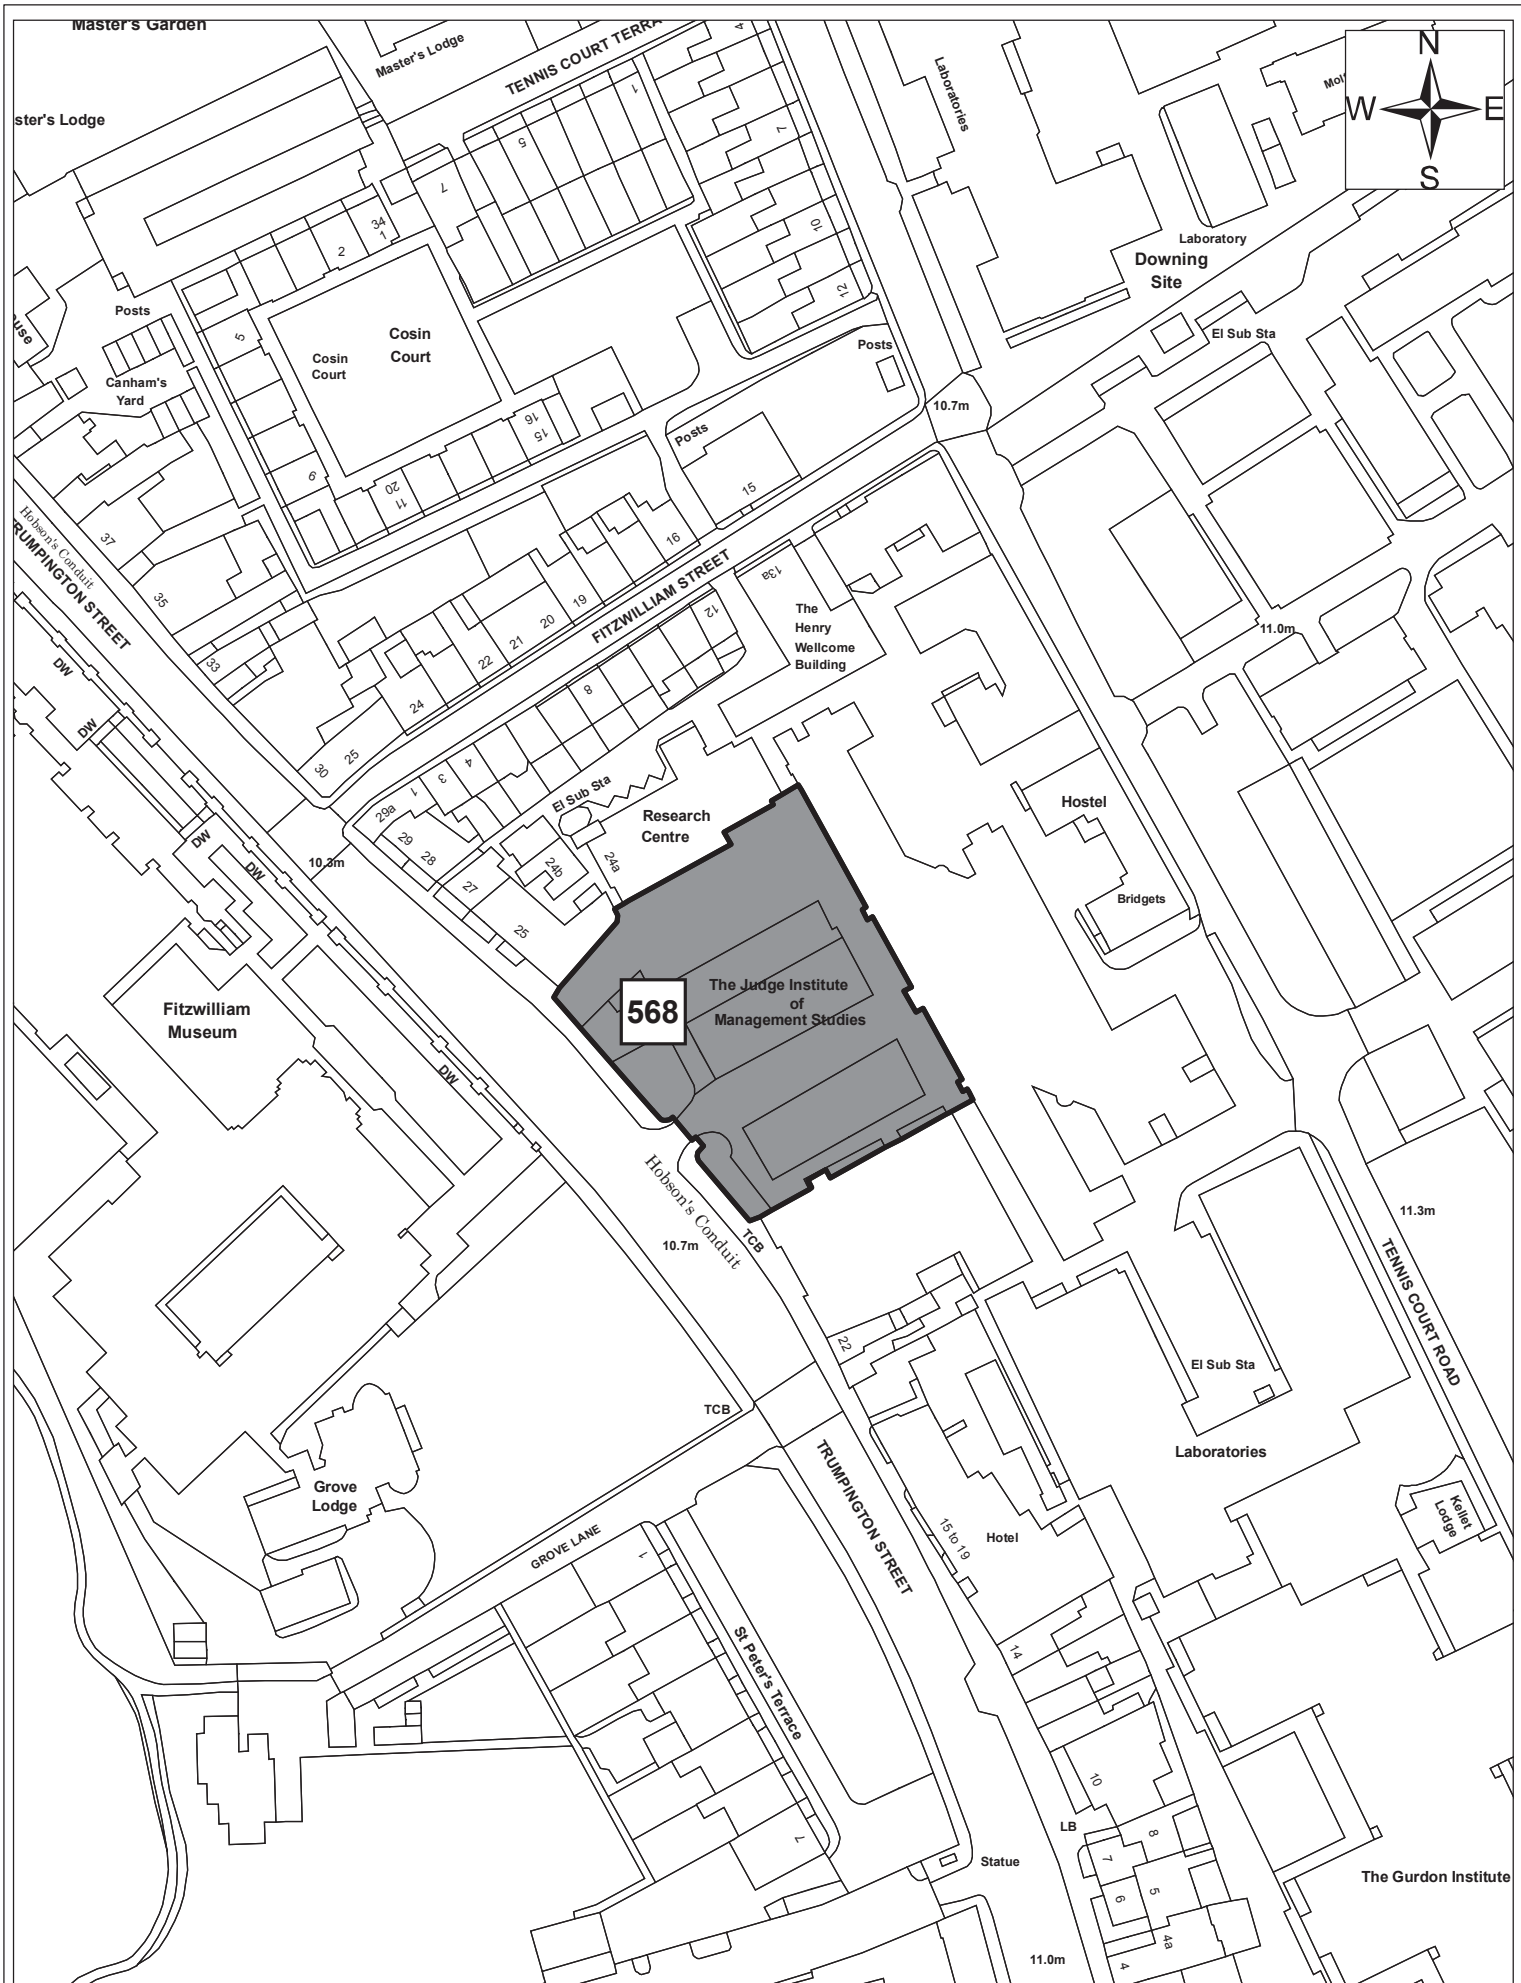

Site 568

Date:	1st September 2011
Produced by:	Matthew Merry
Section/Department:	Environment
Scale:	1:1,250