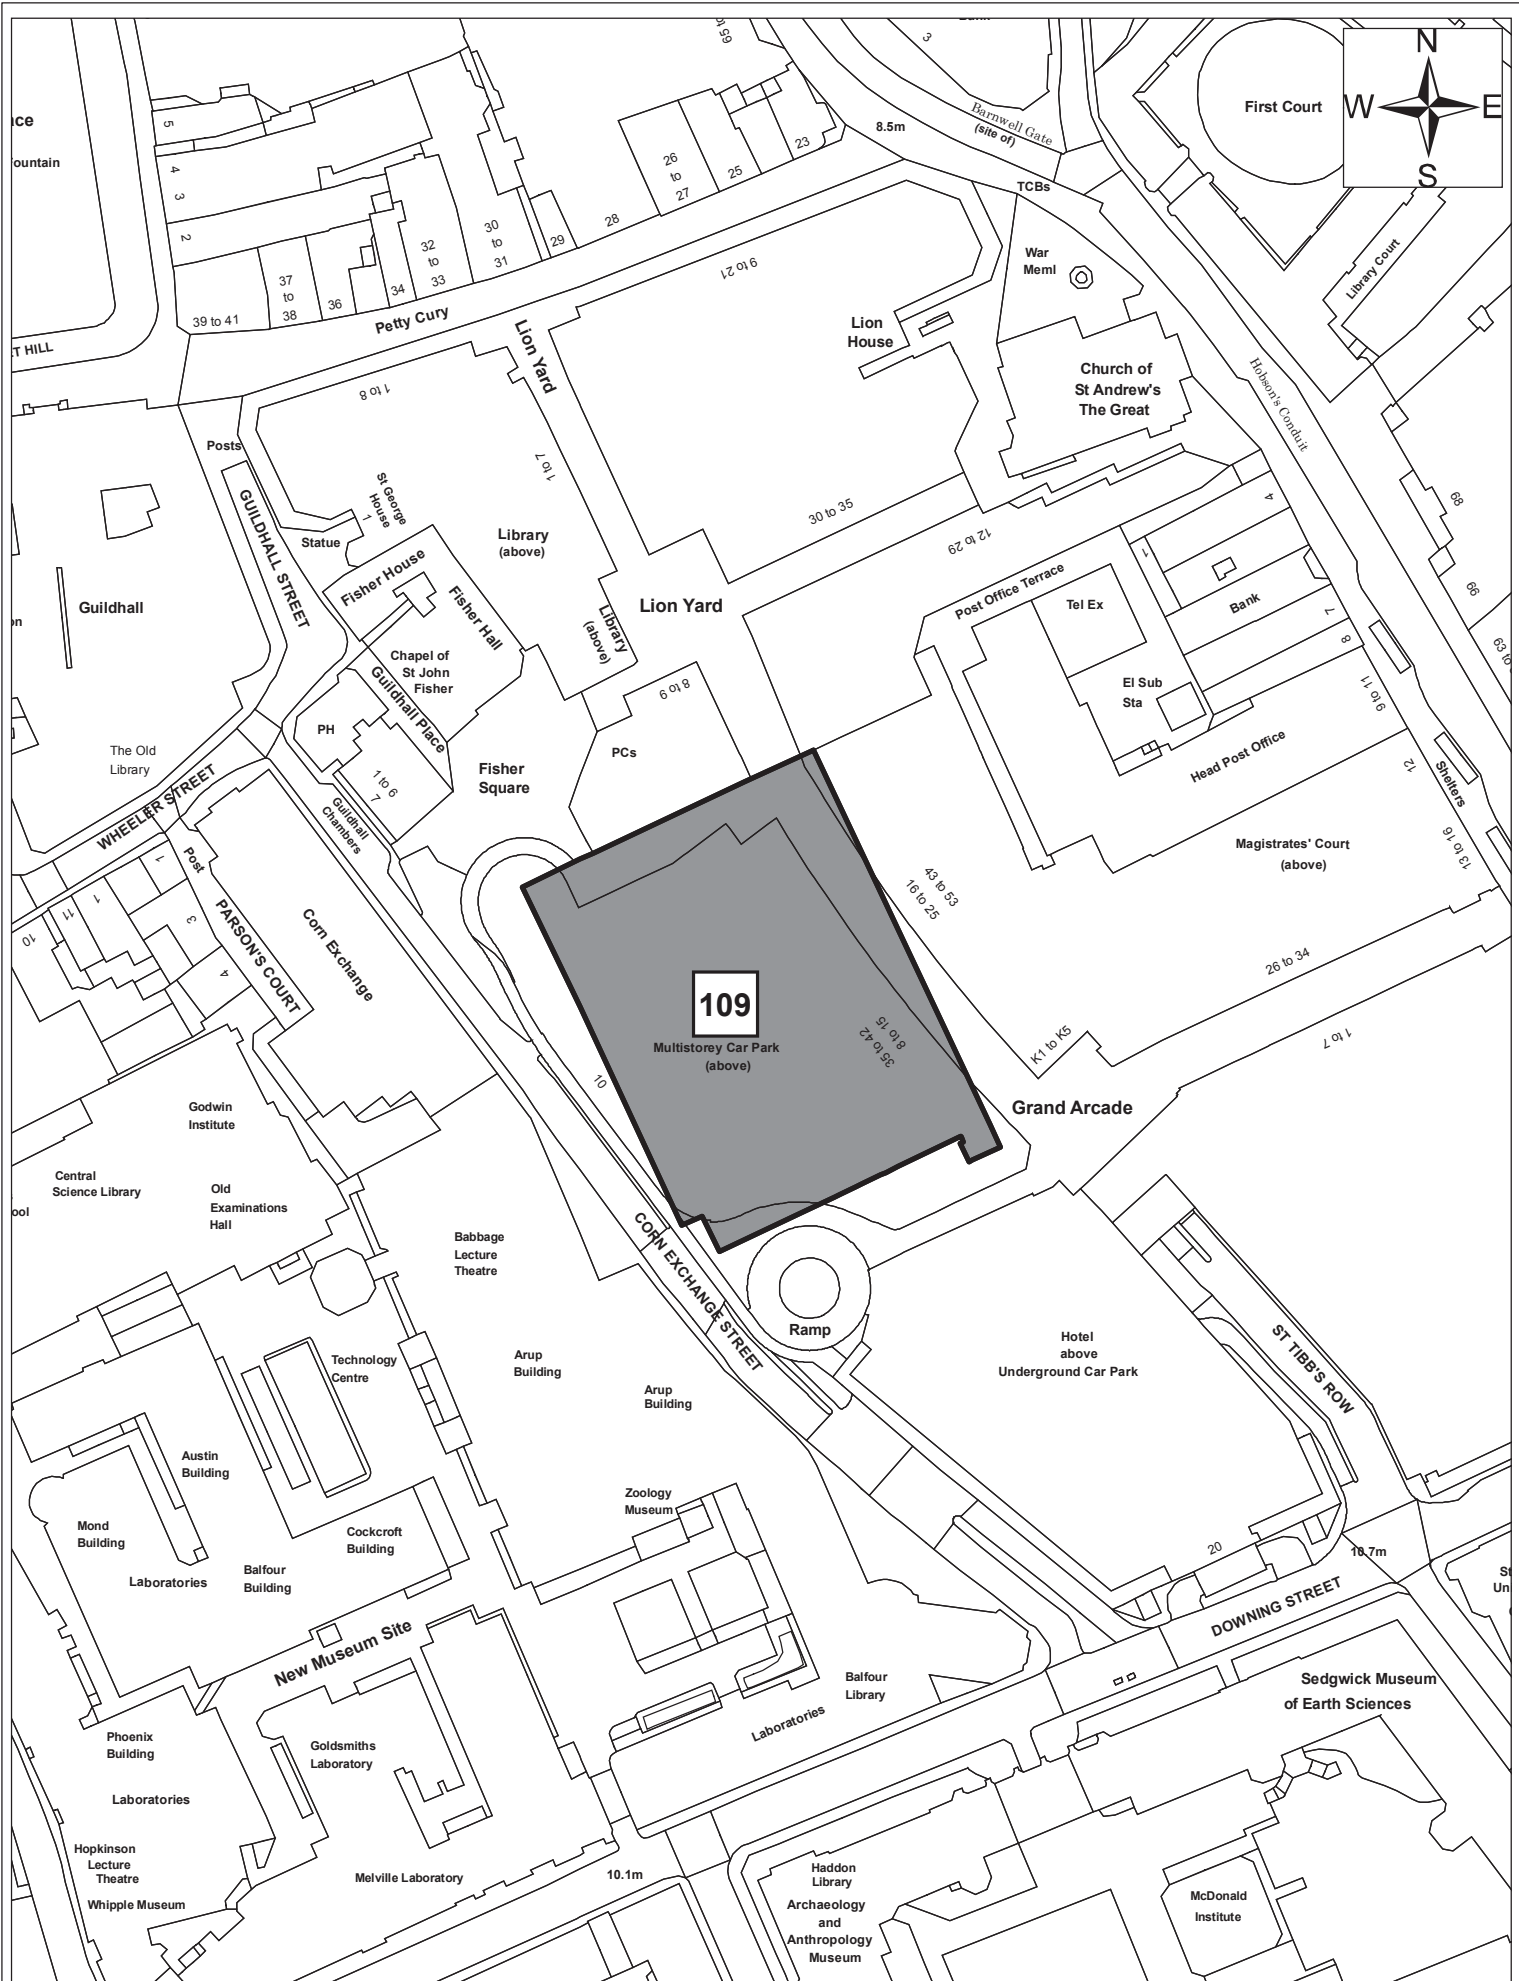

Site 109

Date:	1st September 2011
Produced by:	Matthew Merry
Section/Department:	Environment
Scale:	1:1,250