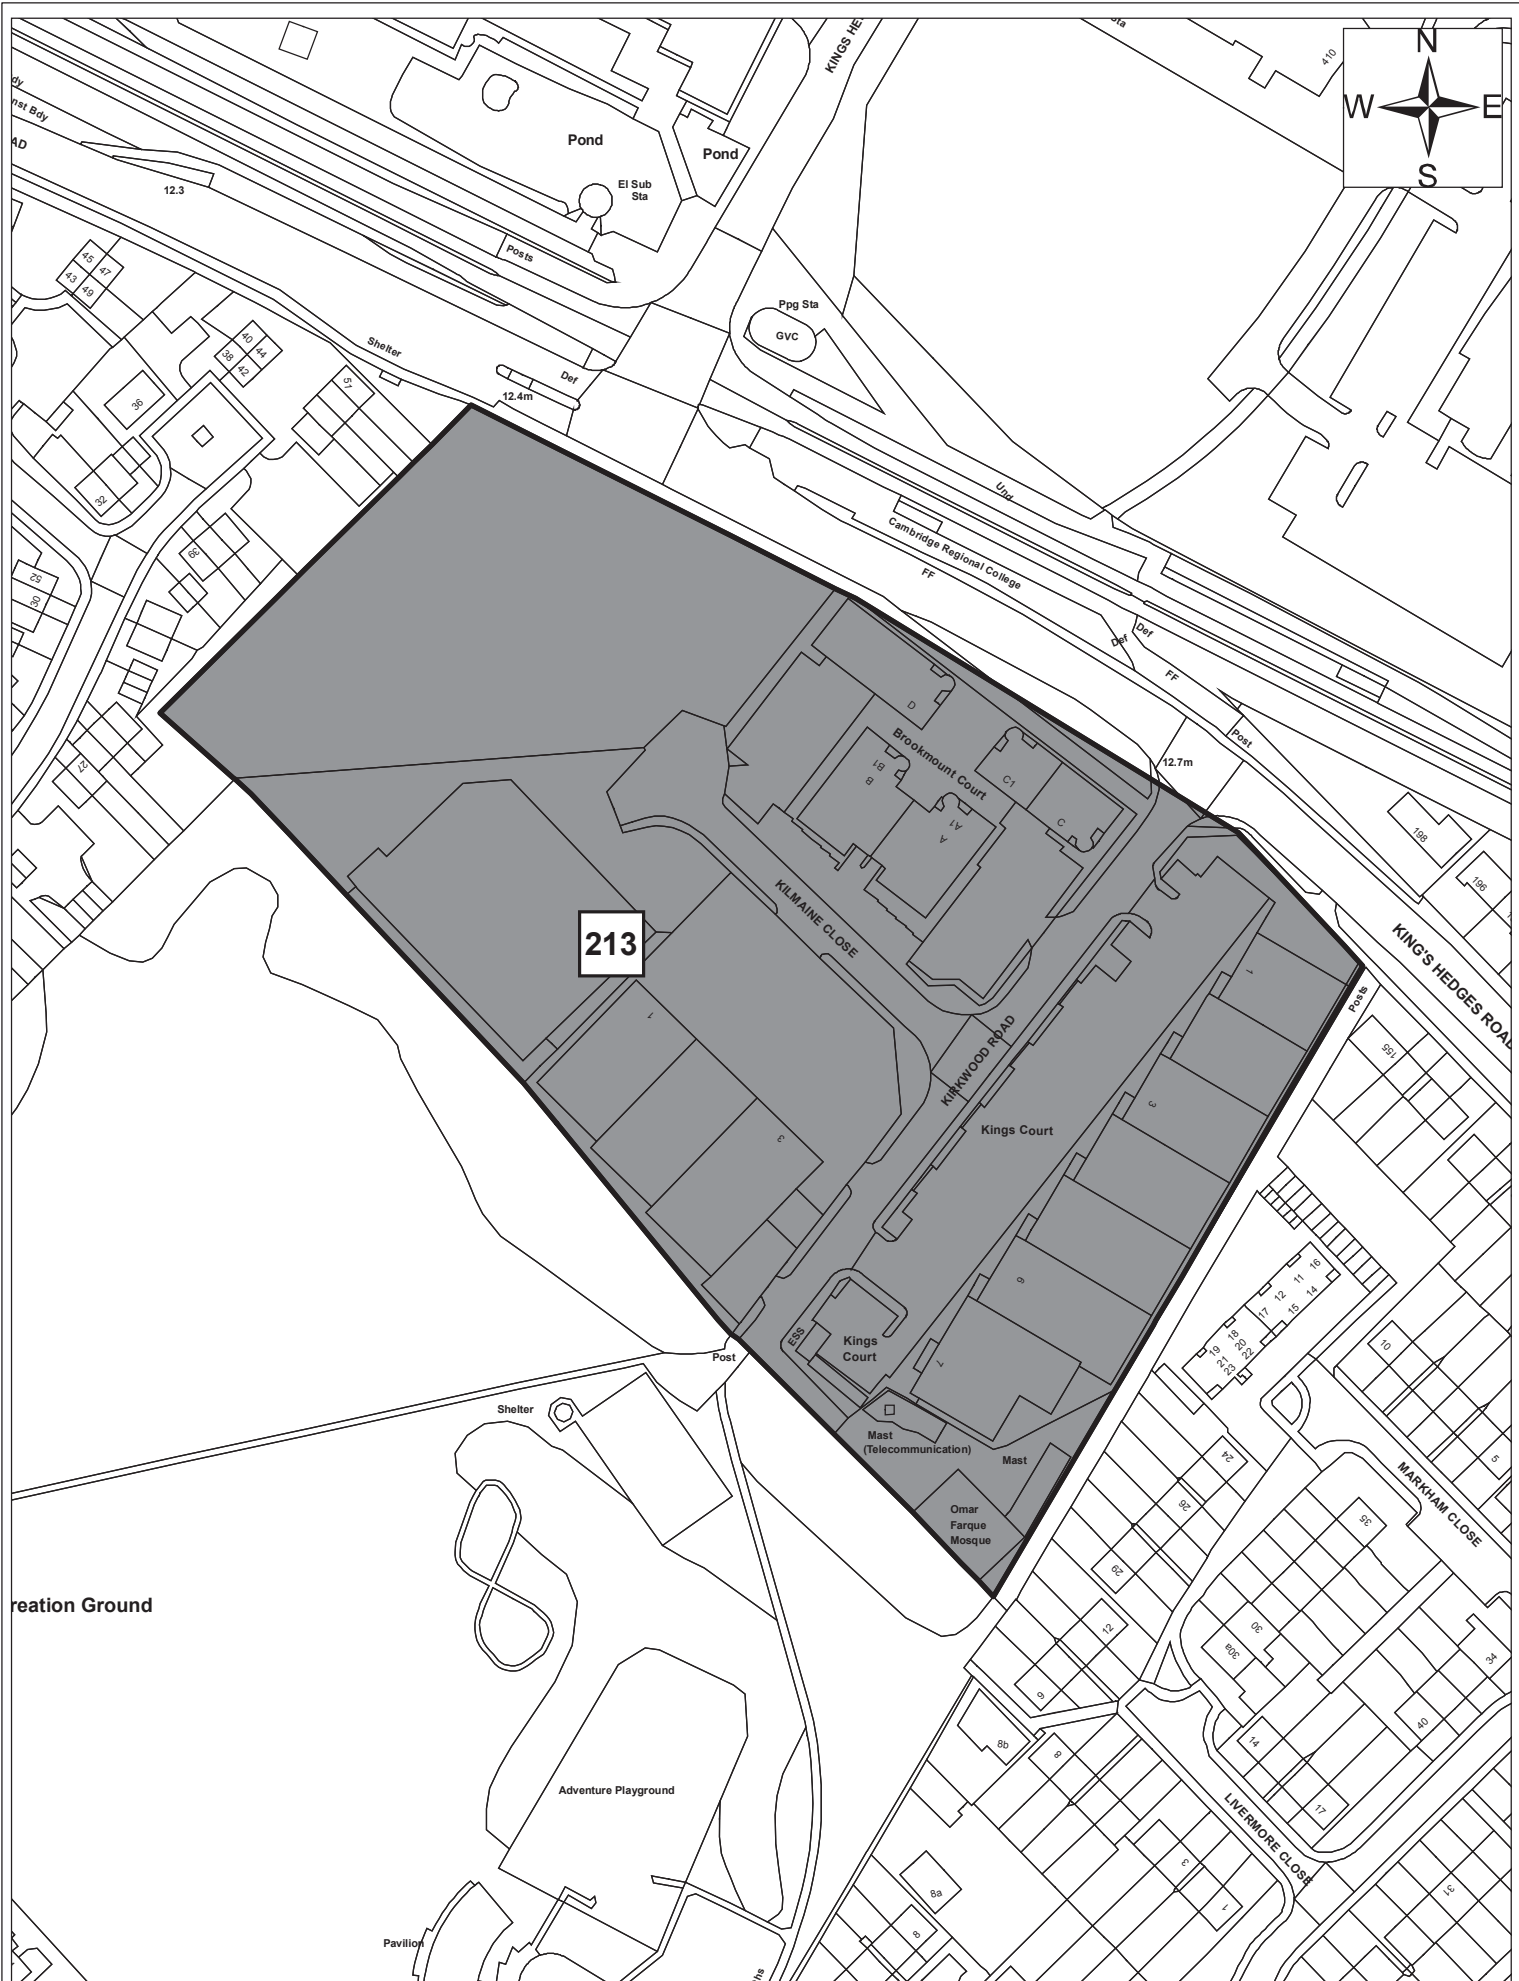

Site 119

Date:	1st September 2011
Produced by:	Matthew Merry
Section/Department:	Environment
Scale:	1:1,250

Site 213

Date:	1st September 2011
Produced by:	Matthew Merry
Section/Department:	Environment
Scale:	1:1,500