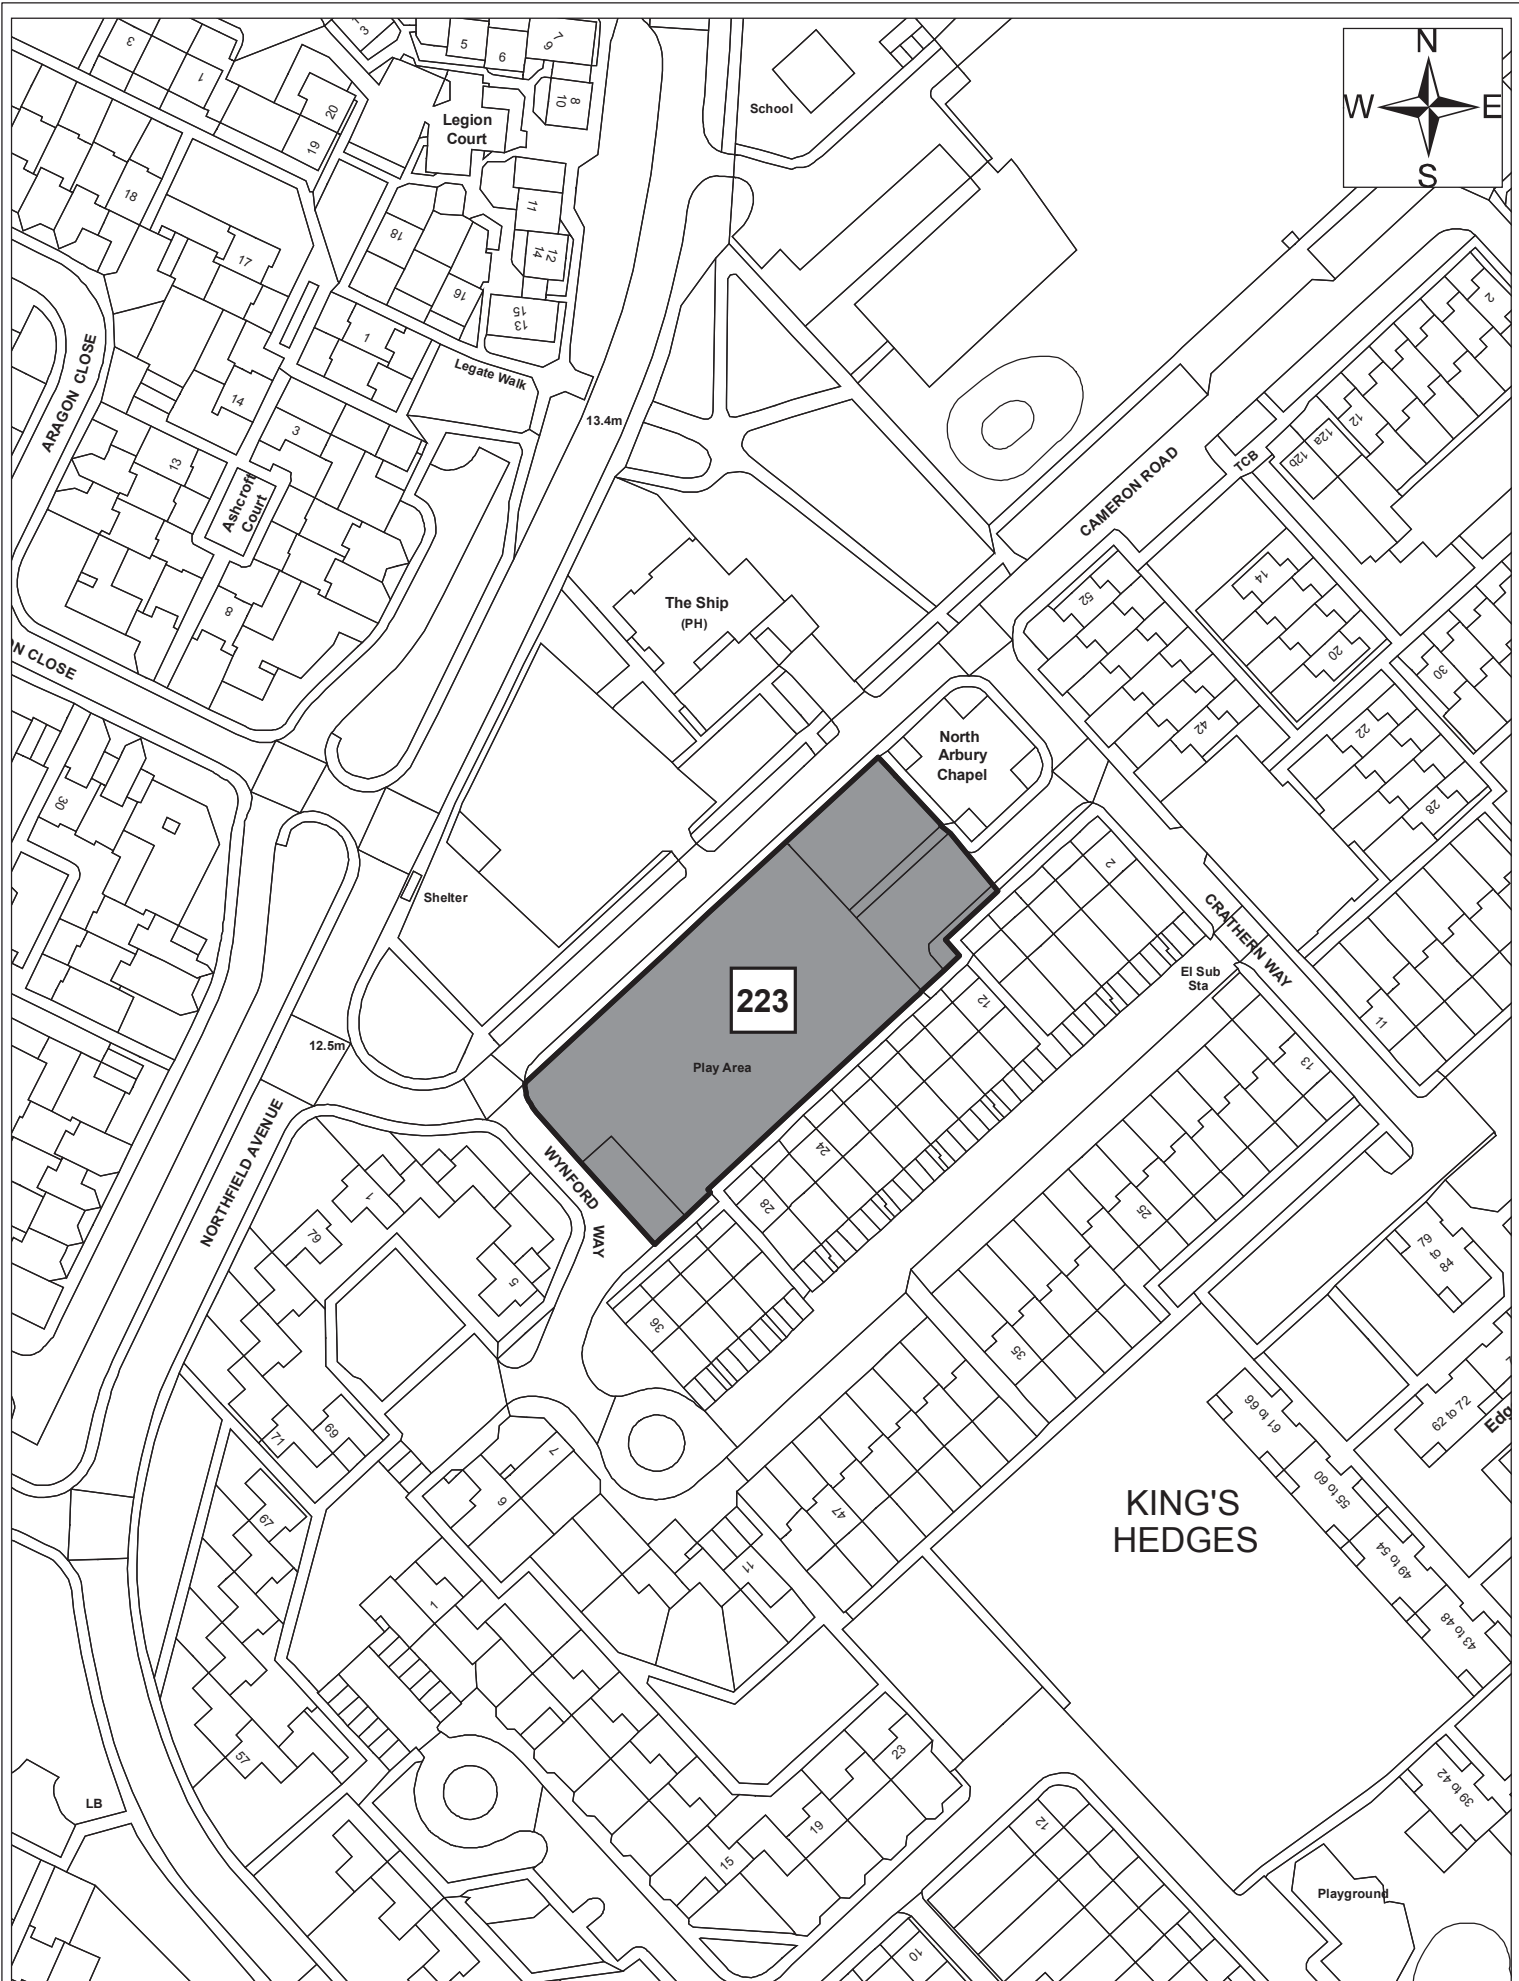

Site 119

Date:	1st September 2011
Produced by:	Matthew Merry
Section/Department:	Environment
Scale:	1:1,250

Site 213

Date:	1st September 2011
Produced by:	Matthew Merry
Section/Department:	Environment
Scale:	1:1,500