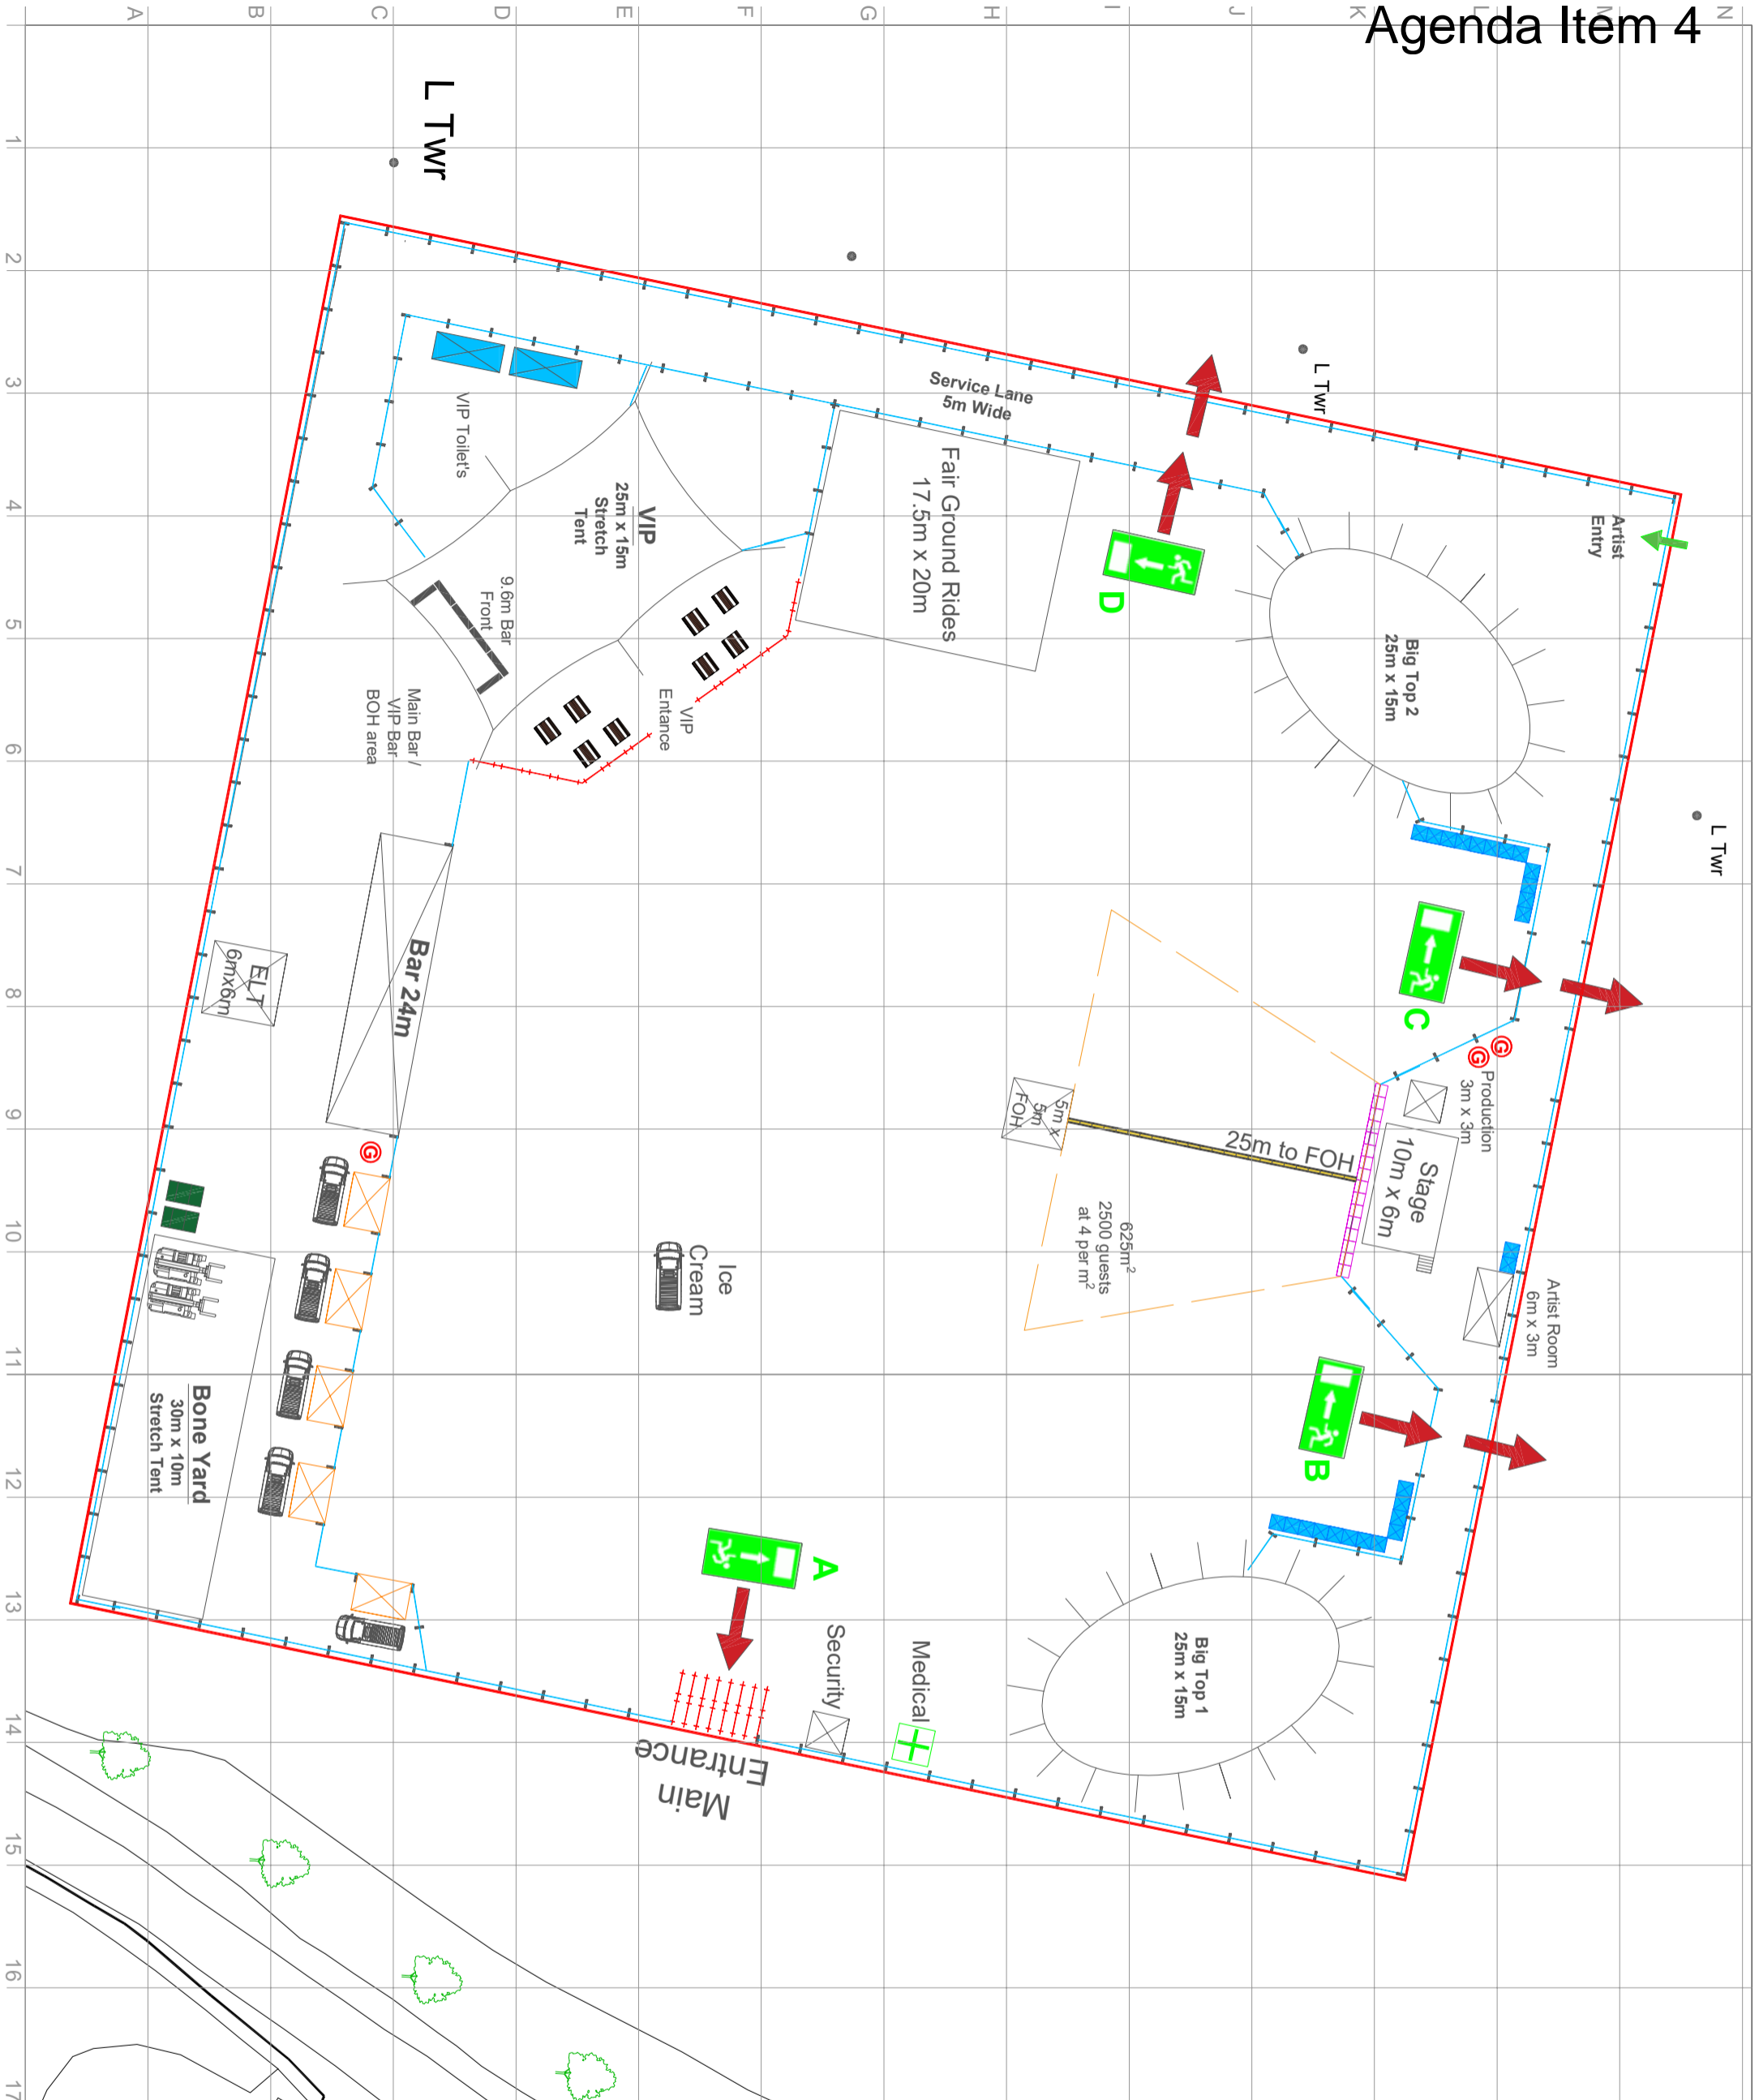

# Lockstep Event Management

**City:** Cambridge  
**Site:** Cambridge Rugby Ground

**Key:**  
 License Area  
 Ped  
 Heras  
 Food Trader  
 Medical Tent  
 Urinal  
 Toilet Cubicle  
 Skip  
 Tower Light  
 Generator  
 Area of dense tree cover

Artist Entrance  
 Fire Exit  
 Heras  
 Food Trader  
 Medical Tent  
 Urinal  
 Toilet Cubicle  
 Skip  
 Tower Light  
 Generator  
 Area of dense tree cover

**Capacity**  
 Stage front area represents 2500 guests at guests per square meter.

Full Site Surface Area	12,794.4m <sup>2</sup>
Guest Space Surface Area	7397.2m <sup>2</sup>

Fire Exit A	7m	Main Entrance
Fire Exit B	7m	Stage Right
Fire Exit C	7m	Stage Left
Fire Exit D	7m	Fair Ground

13	24 reg
194	1 - disabled
16	04
00	03
00	00

Drawn By: BFS  
 Of: Lockstep  
 Date Drawn: 07/11/2024  
 Amended: -  
 Scale: 1:500 @ A3

This page is intentionally left blank