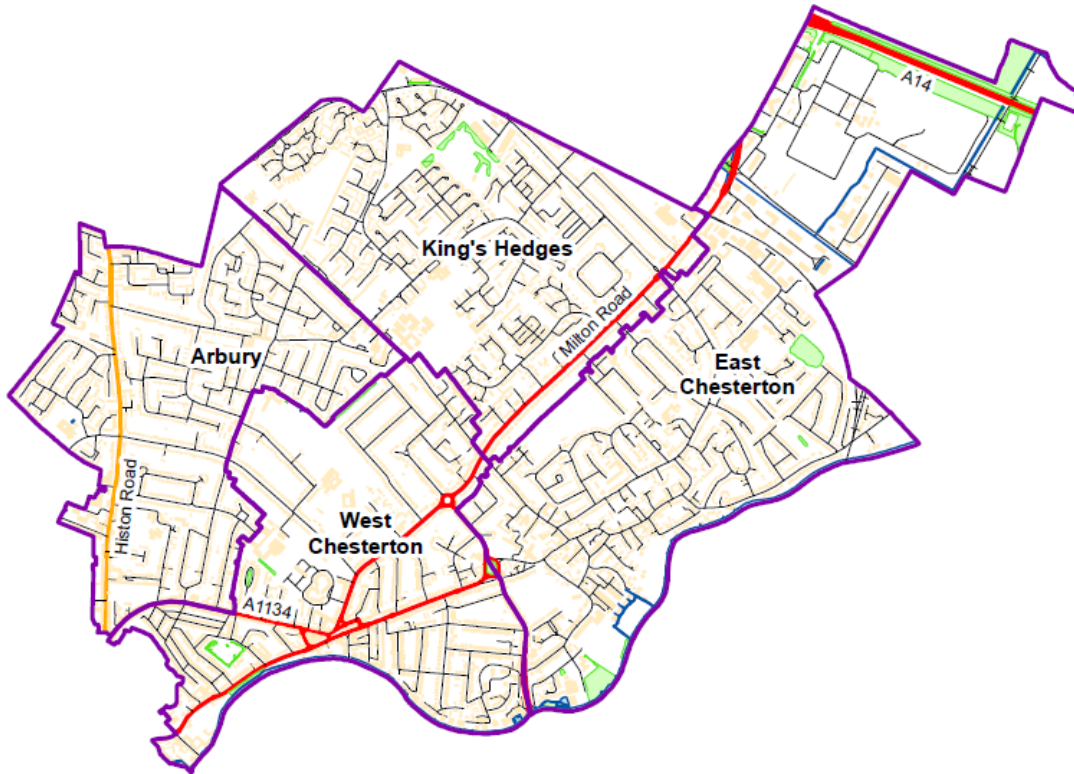

Neighbourhood Profile

Cambridge City North – June 2021

Wards: Arbury, East Chesterton, King's Hedges and West Chesterton

© Crown copyright and database right 2021. Ordnance Survey Licence No. 100019730.

Produced by: