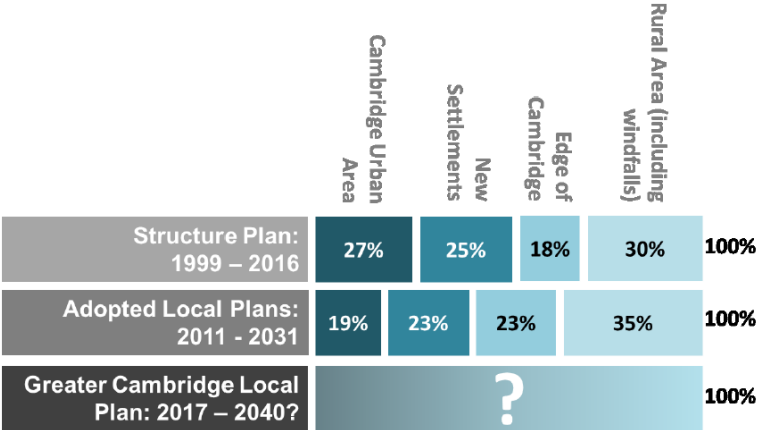

## Joint Local Planning Advisory Group, 1<sup>st</sup> October 2019 - Greater Cambridge Local Plan: Issues & Options Consultation - Erratum

Meeting paper	Section	Issue	Correction	Date added
Appendix E - Issues and Options consultation draft text	Figure 20 Impact of Previous and Current Development Strategies	Within the development sequence headings in this diagram (ie. “Cambridge Urban Area, Edge of Cambridge, New Settlements, Rural Area”), the order of Edge of Cambridge and New Settlements was mixed up, as per the struck through image below.	See revised diagram below	24.9.19

**Incorrect Figure 20**

Page 2

**Revised Figure 20**